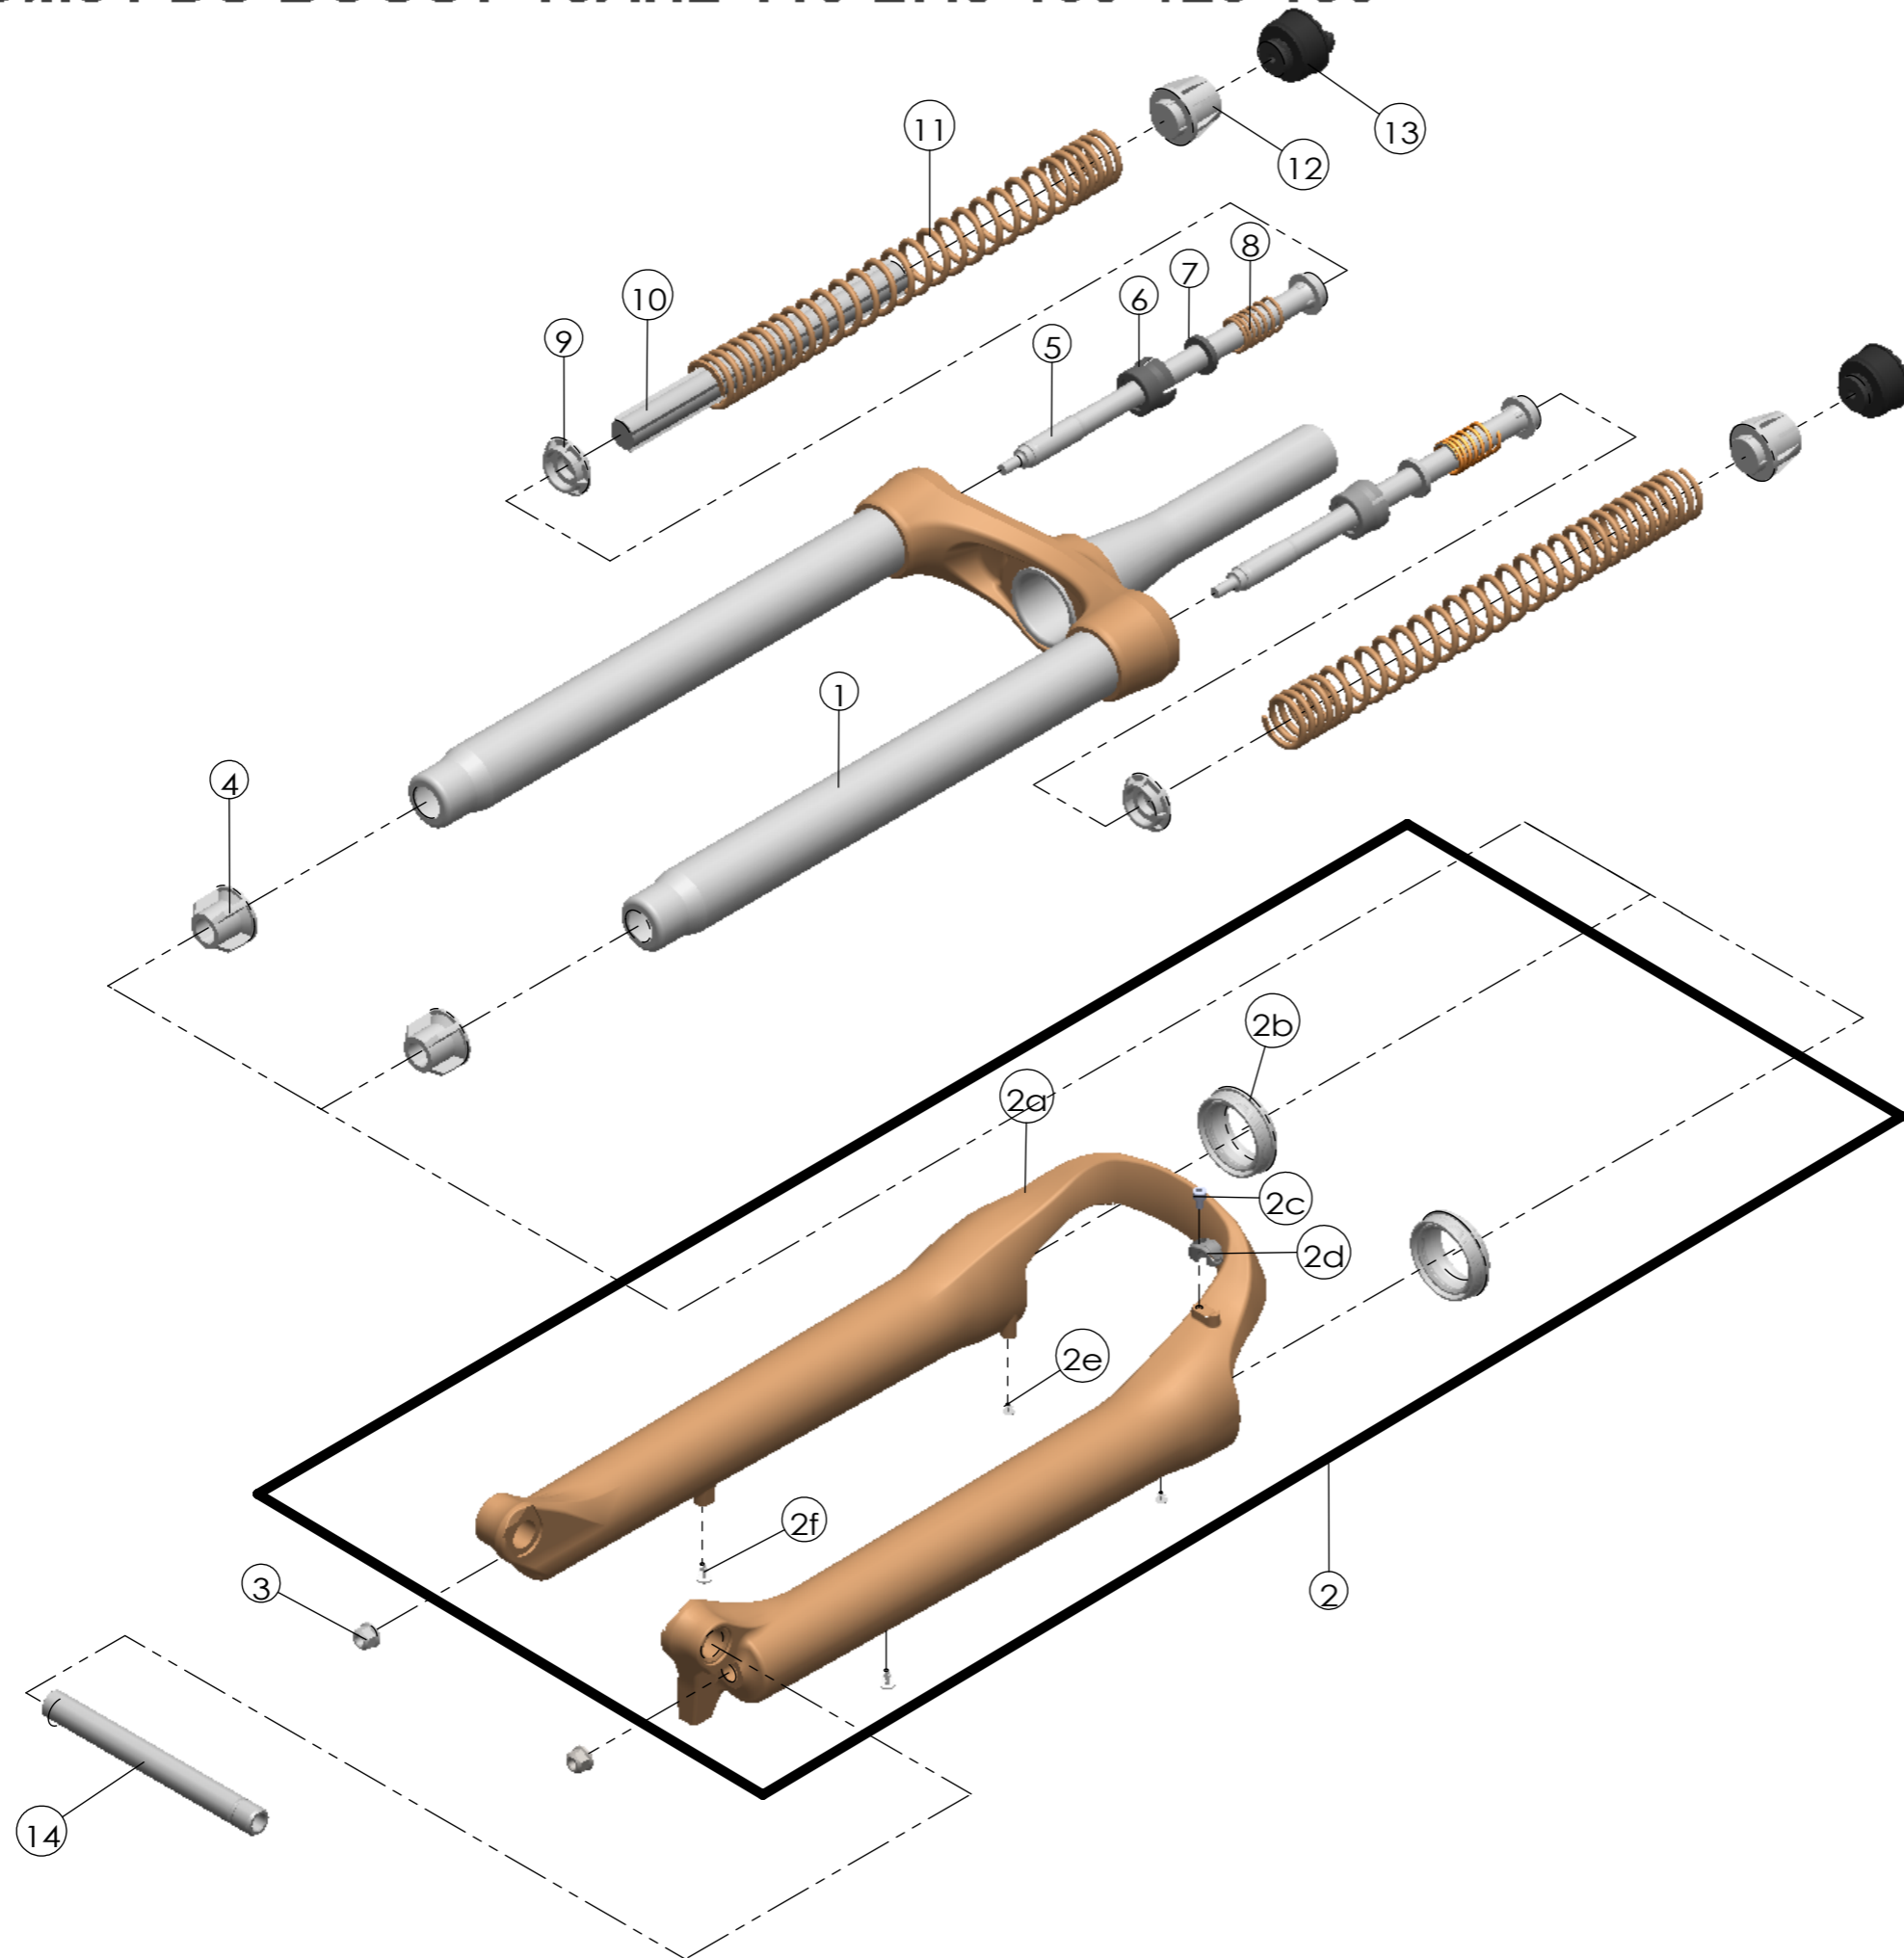

SF SUNTOUR

SF19-XCM34-DS-BOOST-15AH2-110-27.5-100-120-130

Date	2019.1.26	Version	1
Amended			

NO.	PART NAME	PART CODE	QTY.		
			100	120	130
1	UPPER ASSY	FKZ103-01	-	1	1
		FKZ103-06	1	-	-
2	BOTTOM CASE ASSY	FKZ104-20	1	1	1
2a	BOTTOM CASE	FPB453-10	1	1	1
2b	DUST SEAL	FAA390-20	2	2	2
2c	HOSE GUIDE	FEG166	1	1	1
2d	BOLT	FSB153	1	1	1
2e	MOUNT CAP	FAA199-10	2	2	2
2f	MOUNT CAP	FAA199	2	2	2
3	FIXING NUT	FSN023	2	2	2
4	BOTTOM STOPPER	FEE806-50	-	2	2
		FEE806-10	2	-	-
5	SUPPORT TUBE	FEG175	-	-	2
		FEE800	2	2	-
6	FORK NOSE	FEE805-20	2	2	2
7	REBOUND RUBBER	FEP053	2	2	2
8	REBOUND SPRING	FEP058-20	2	2	2
9	SPRING GUIDE LOWER	FEG456	2	2	2
10	DAMPER	FEP781	1	-	1
		FEP781-10	-	1	-
11	MAIN SPRING	FEP796	-	2	2
		FEP815	2	-	-
12	SPRING GUIDE UPPER	FEG455	2	2	2
13	ADJUST SYSTEM	FKE009-31	2	2	2
14	15AH2-110 AXLE SET	FKA117-00	1	1	1