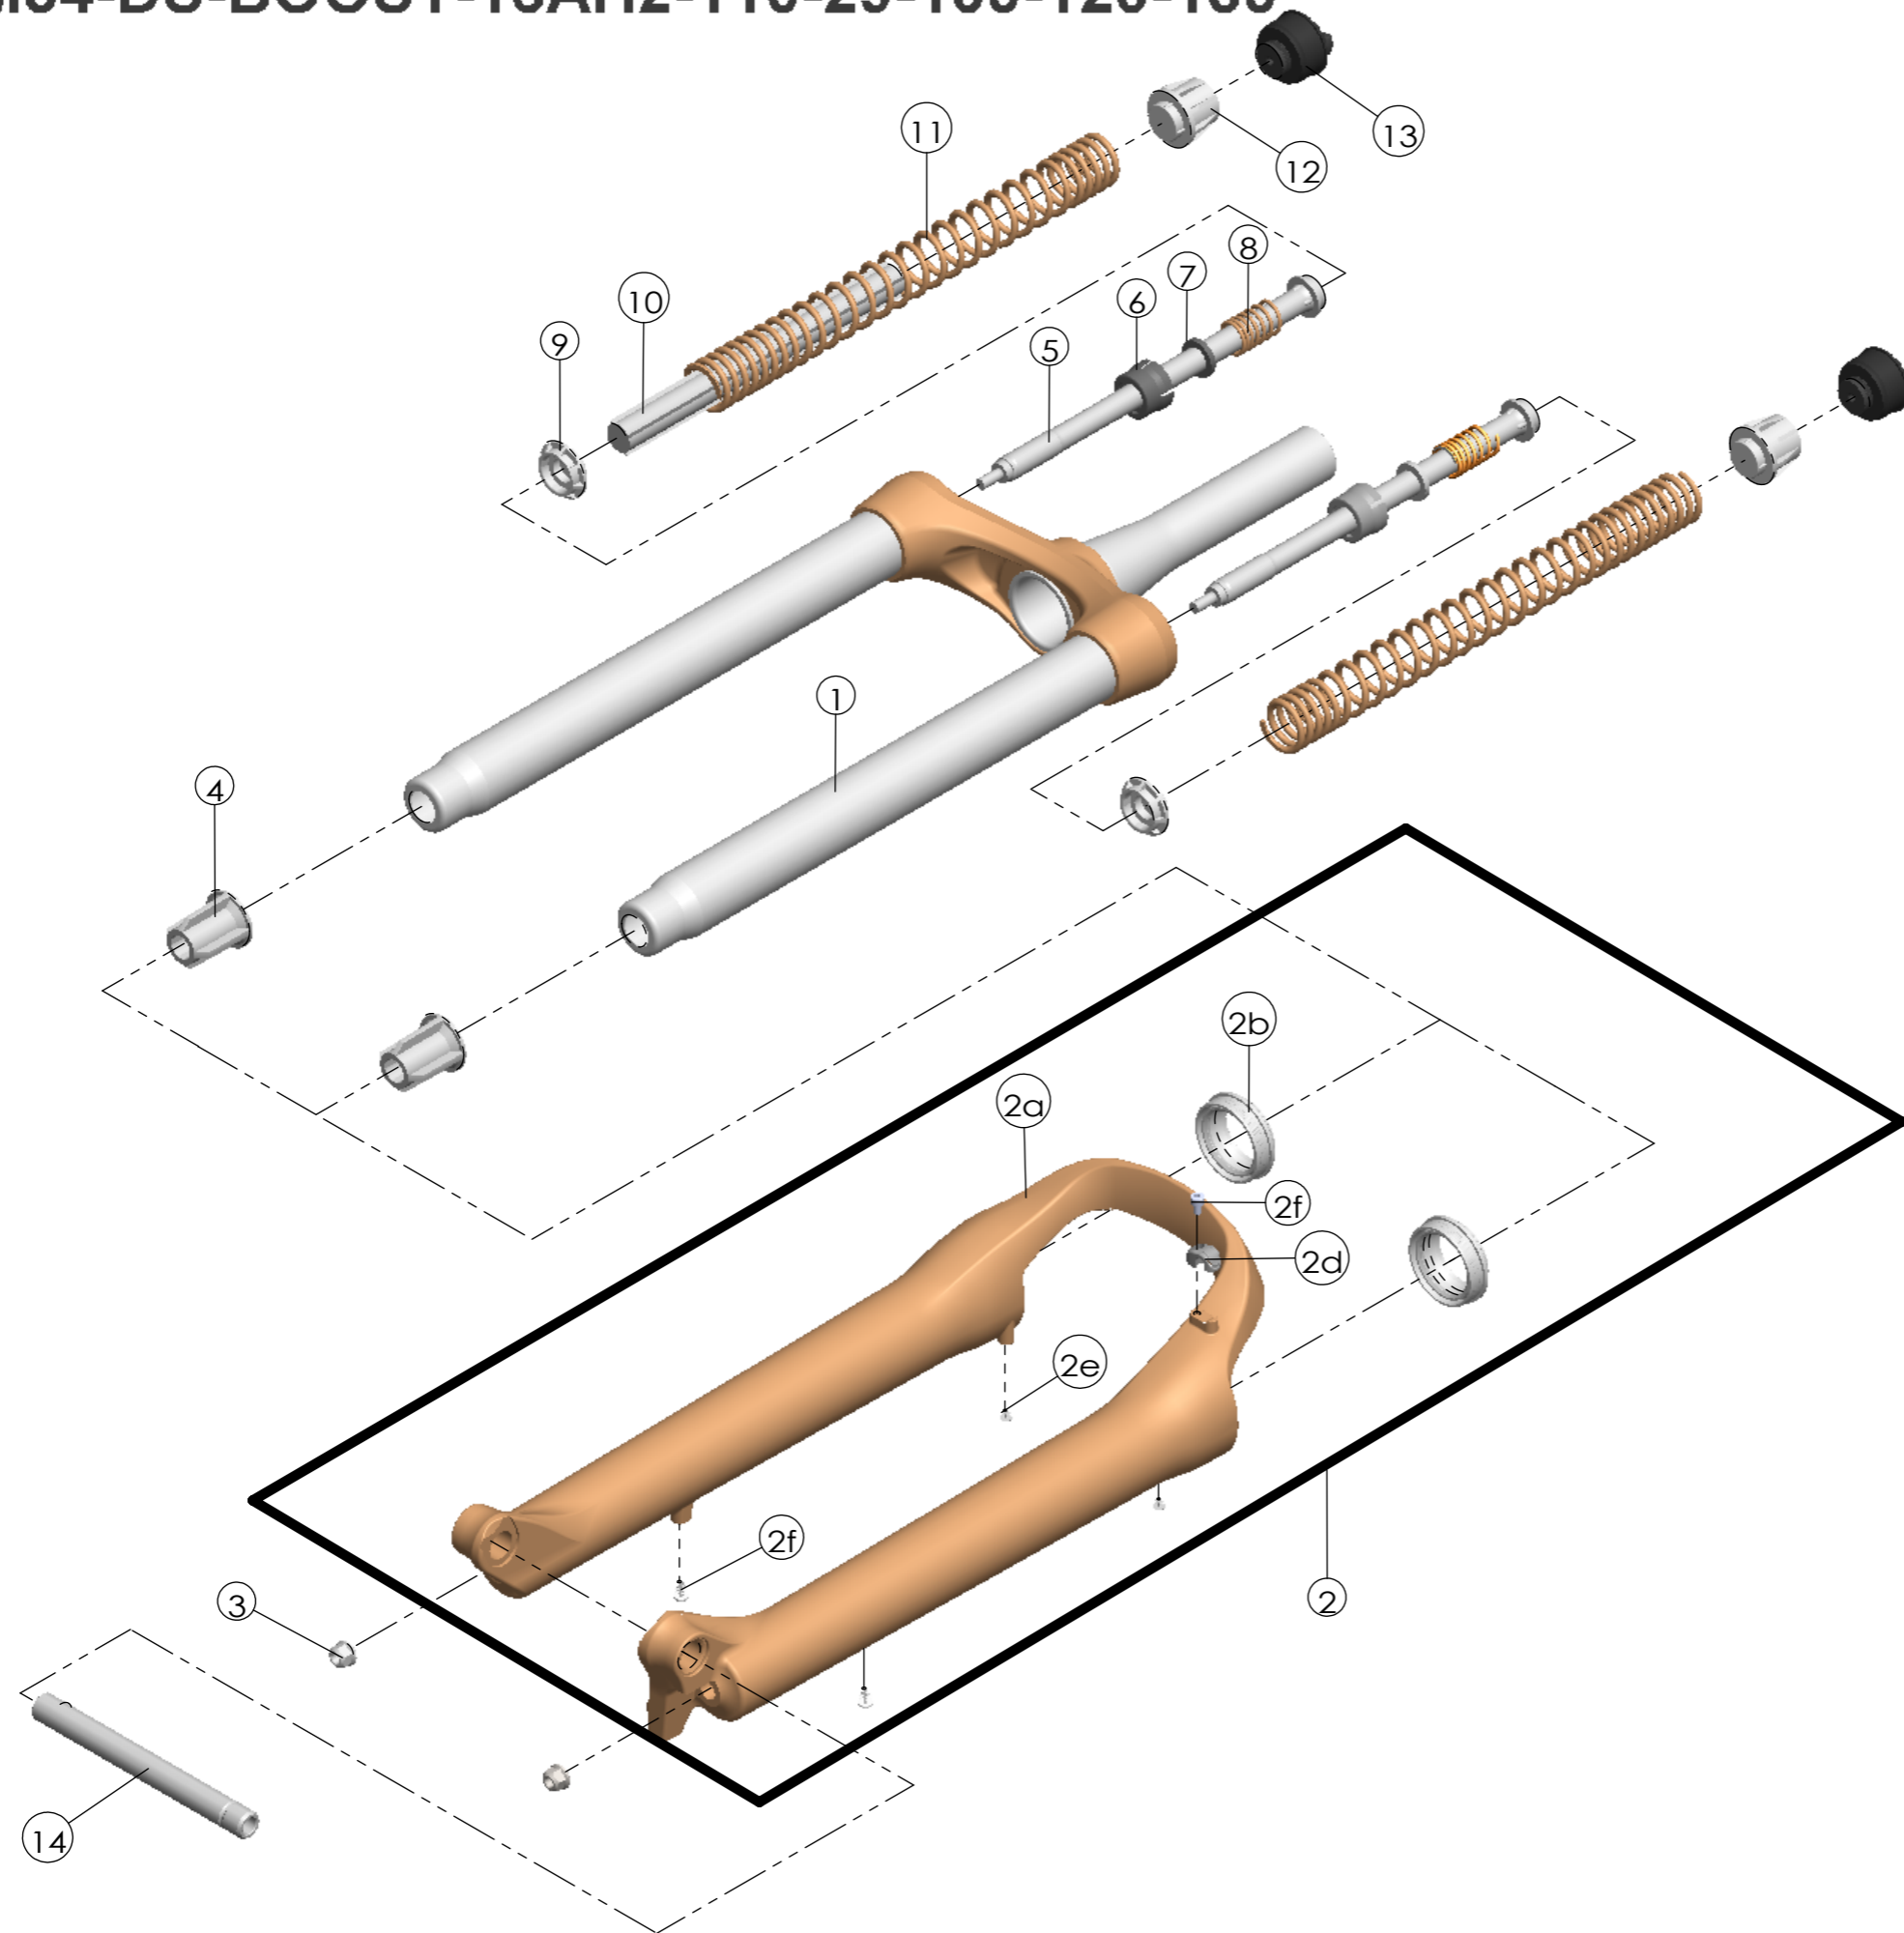

Date	2019.1.26	Version	1
Amended			

NO.	PART NAME	PART CODE	QTY.		
			100	120	130
1	UPPER ASSY	FKZ103-01	-	1	1
		FKA103-06	1	-	-
2	BOTTOM CASE ASSY	FKZ105-20	1	1	1
2a	BOTTOM CASE	FPB455-10	1	1	1
2b	DUST SEAL	FAA390-20	2	2	2
2c	BOLT	FSB153	1	1	1
2d	HOSE GUIDE	FEG166	1	1	1
2e	MOUNT CAP	FAA199-10	2	2	2
2f	MOUNT CAP	FAA199	2	2	2
3	FIXING NUT	FSN023	2	2	2
4	BOTTOM STOPPER	FEE806-60	2	2	2
5	SUPPORT TUBE	FEG454	-	-	2
		FEG175	2	2	-
6	FORK NOSE	FEE805-20	2	2	2
7	REBOUND RUBBER	FEP053	2	2	2
8	REBOUND SPRING	FEP058-20	2	2	2
9	SPRING GUIDE LOWER	FEG456	2	2	2
10	DAMPER	FEP781	1	1	-
		FEP781-10	-	-	1
11	MAIN SPRING	FEP796	-	2	2
		FEP815	2	-	-
12	SPRING GUIDE UPPER	FEG455	2	2	2
13	ADJUST SYSTEM	FKE009-31	2	2	2
14	15AH2-110 AXLE SET	FKA117-00	1	1	1