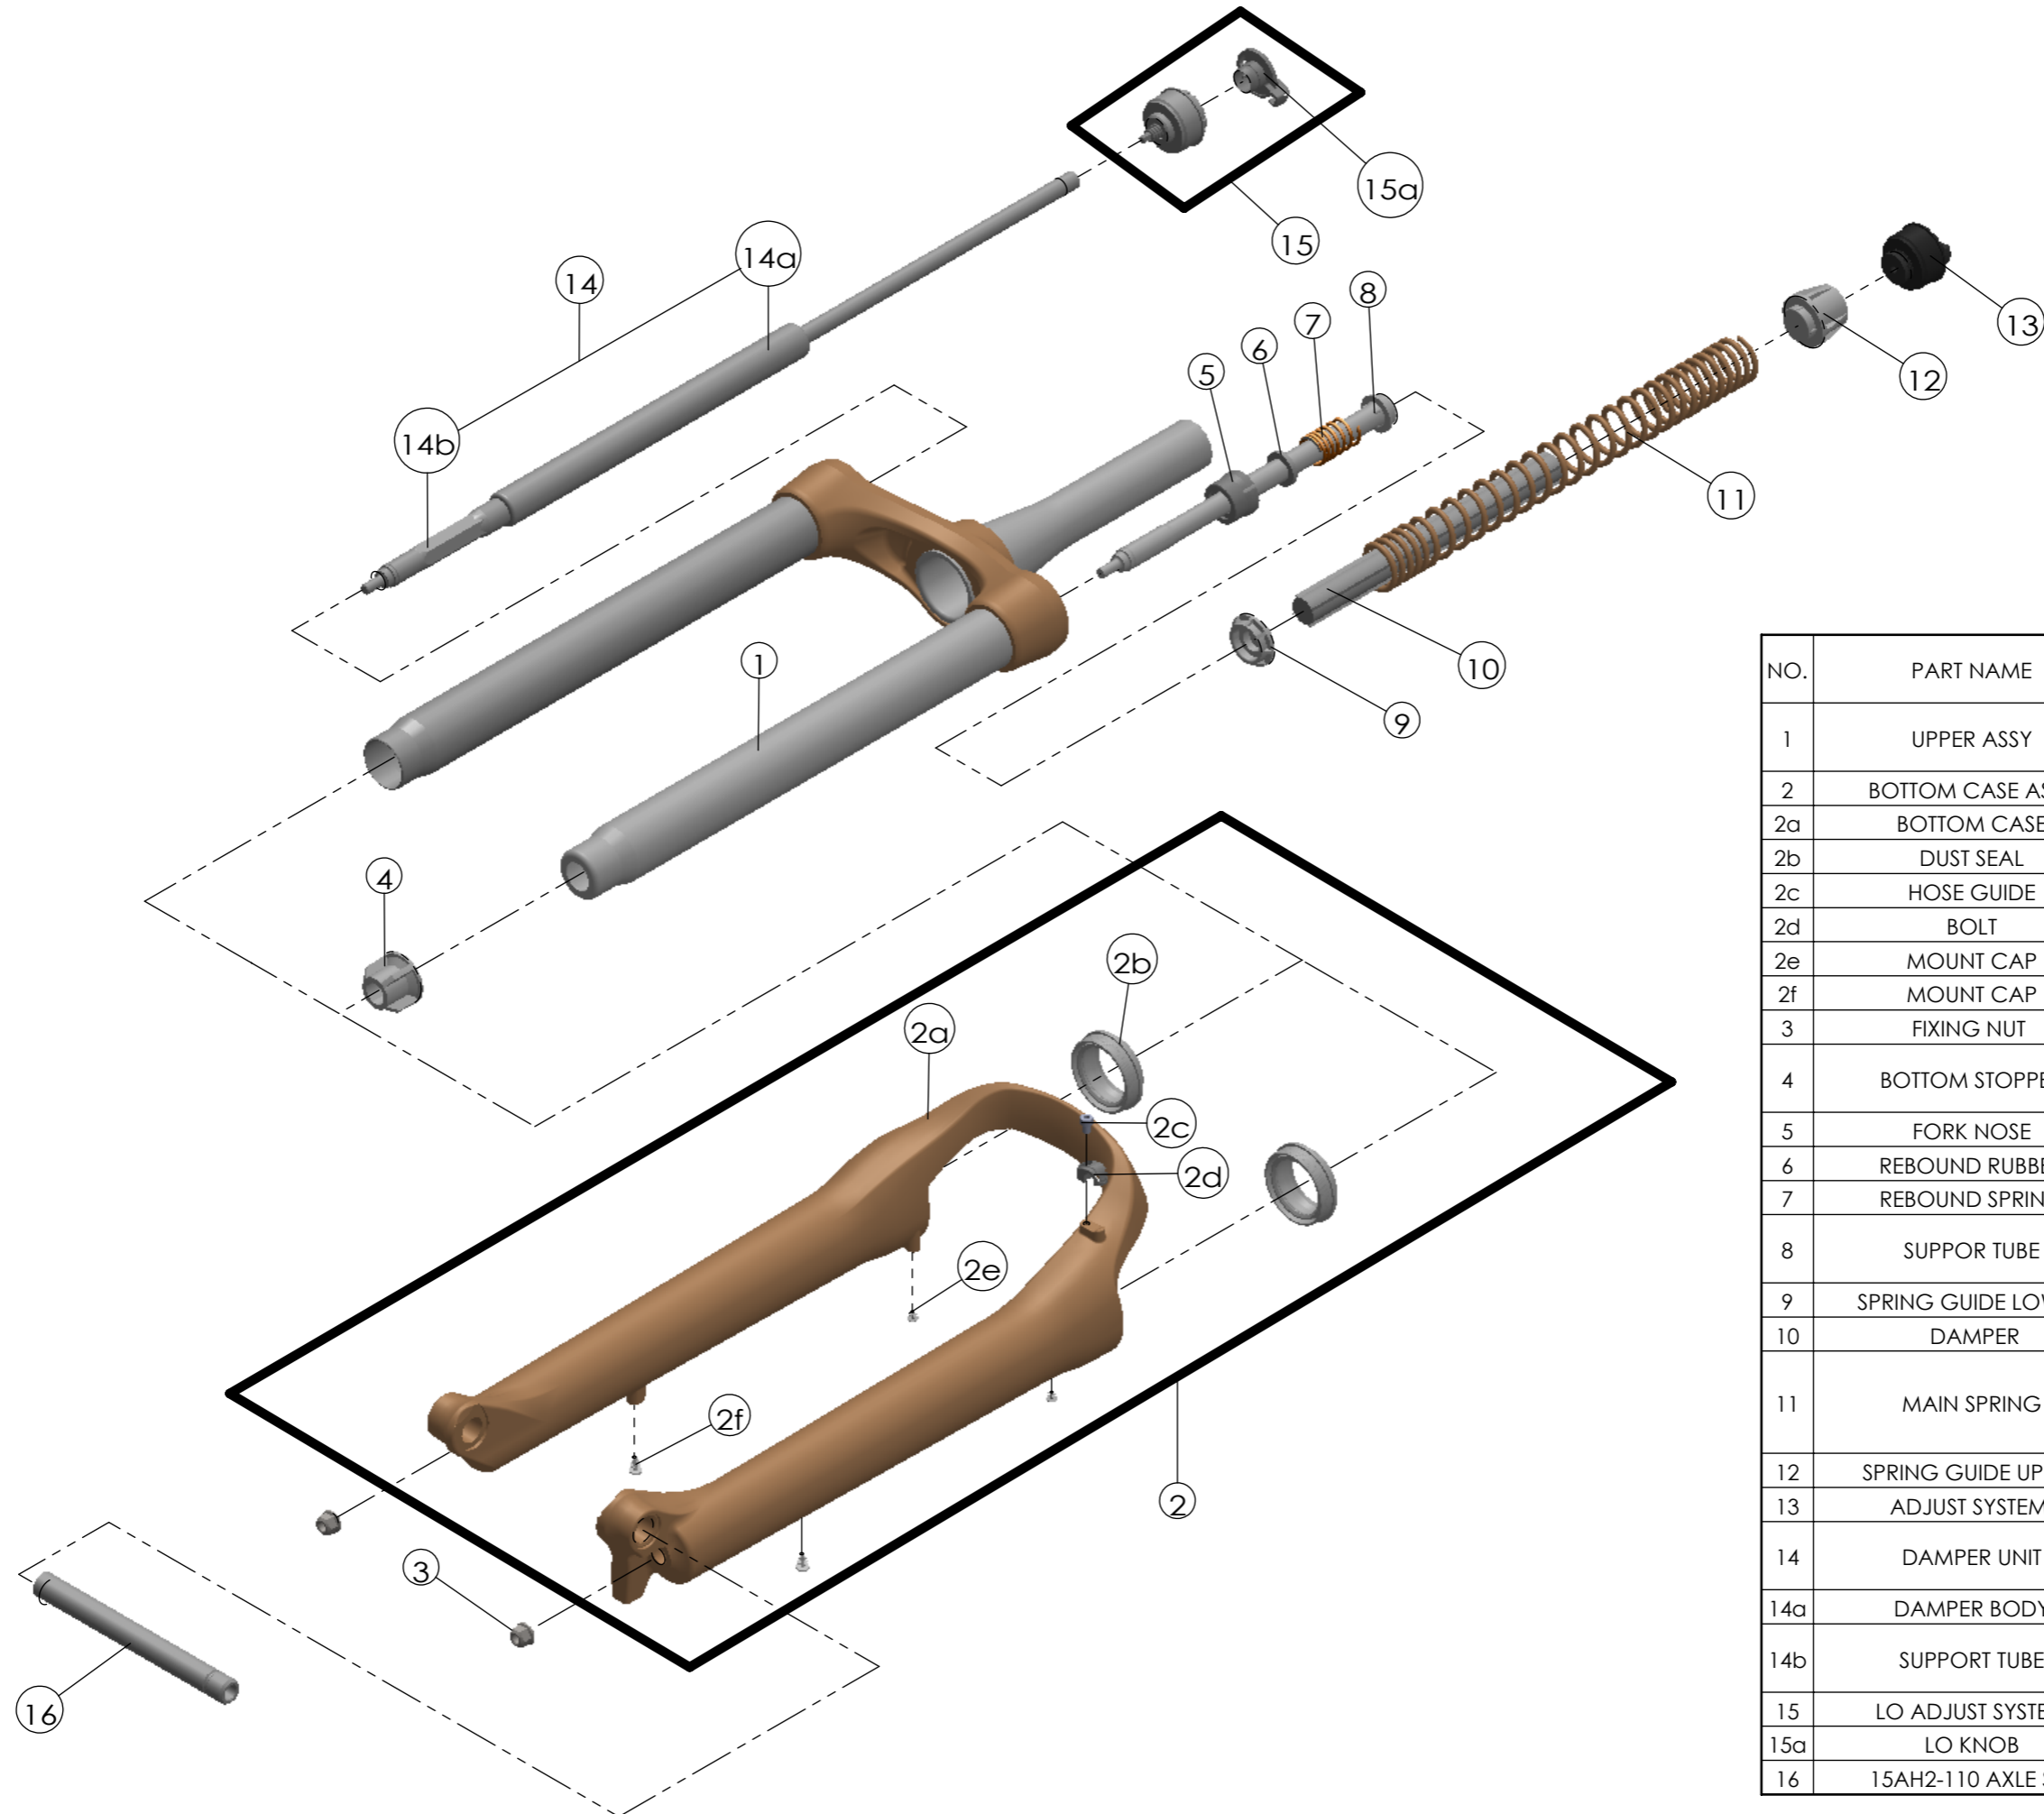

Date	2019.1.25	Version	1
Amended			

NO.	PART NAME	PART CODE	QTY.		
			100	120	130
1	UPPER ASSY	FKZ103-04	1	-	-
		FKZ103-03	-	1	1
2	BOTTOM CASE ASSY	FKZ104-20	1	1	1
2a	BOTTOM CASE	FPB453-10	1	1	1
2b	DUST SEAL	FAA390-20	2	2	2
2c	HOSE GUIDE	FEG166	1	1	1
2d	BOLT	FSB153	1	1	1
2e	MOUNT CAP	FAA199-10	2	2	2
2f	MOUNT CAP	FAA199	2	2	2
3	FIXING NUT	FSN023	2	2	2
4	BOTTOM STOPPER	FEE806-10	1	-	-
		FEE806-50	-	1	1
5	FORK NOSE	FEE805-20	1	1	1
6	REBOUND RUBBER	FEP053	1	1	1
7	REBOUND SPRING	FEP058-20	1	1	1
8	SUPPOR TUBE	FEE800	1	1	-
		FEG175	-	-	1
9	SPRING GUIDE LOWER	FEG456	1	1	1
10	DAMPER	FEP781	1	1	1
11	MAIN SPRING	FEP799	1	-	-
		FEP798	-	1	-
		FEP797	-	-	1
12	SPRING GUIDE UPPER	FEG455	1	1	1
13	ADJUST SYSTEM	FKE009-31	1	1	1
14	DAMPER UNIT	FUN050-41	1	-	-
		FUN050-42	-	1	1
14a	DAMPER BODY	FUN050-40	1	1	1
14b	SUPPORT TUBE	FEE847-01	1	-	-
		FEE847-02	-	1	1
15	LO ADJUST SYSTEM	FKE028-58	1	1	1
15a	LO KNOB	FEG426	1	1	1
16	15AH2-110 AXLE SET	FKA117-00	1	1	1