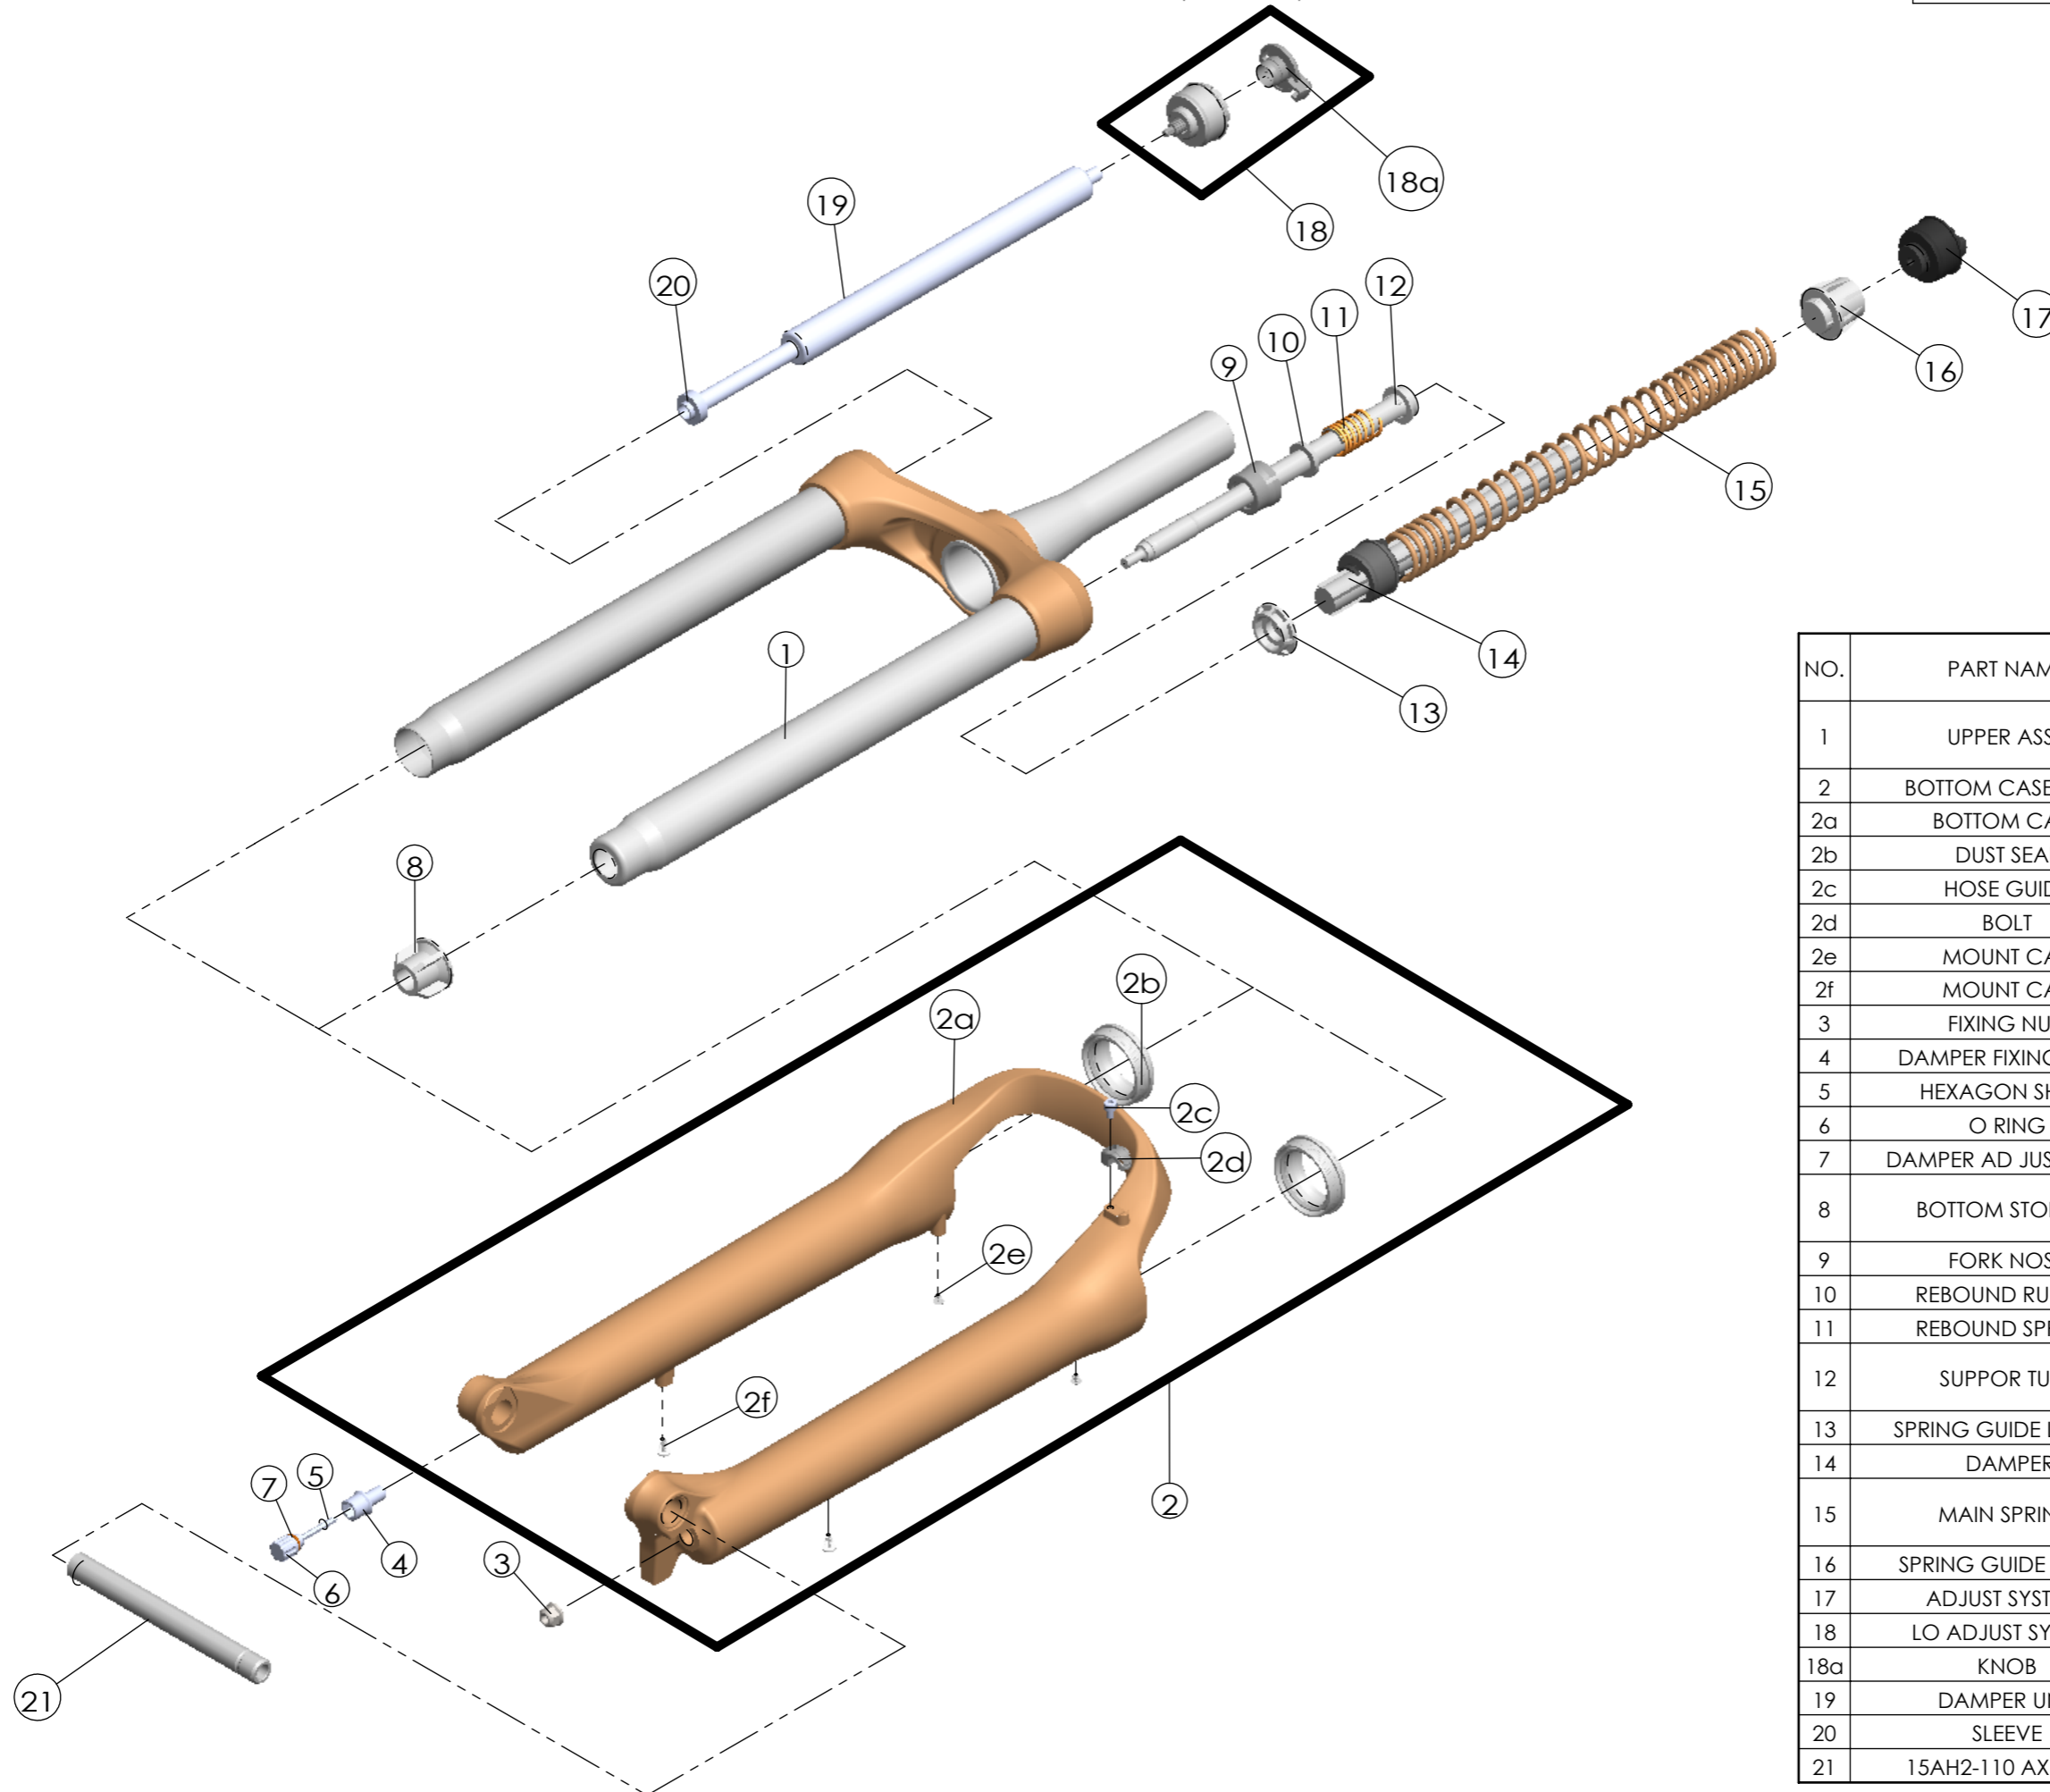

Date	2019.1.30	Version	1
Amended			

NO.	PART NAME	PART CODE	QTY.		
			100	120	130
1	UPPER ASSY	FKZ103-03	-	1	1
		FKZ103-04	1	-	-
2	BOTTOM CASE ASSY	FKZ104-20	1	1	1
2a	BOTTOM CASE	FPB453-10	1	1	1
2b	DUST SEAL	FAA390-20	2	2	2
2c	HOSE GUIDE	FEG166	1	1	1
2d	BOLT	FSB153	1	1	1
2e	MOUNT CAP	FAA199-10	2	2	2
2f	MOUNT CAP	FAA199	2	2	2
3	FIXING NUT	FSN023	1	1	1
4	DAMPER FIXING BOLT	FSB058-20	1	1	1
5	HEXAGON SHAFT	FEE131-10	1	1	1
6	O RING	FAA083	1	1	1
7	DAMPER AD JUST KNOB	FEE845-10	1	1	1
8	BOTTOM STOPPER	FEE806-50	-	1	1
		FEE806-10	1	-	-
9	FORK NOSE	FEE805-20	1	1	1
10	REBOUND RUBBER	FEP053	1	1	1
11	REBOUND SPRING	FEP058-20	1	1	1
12	SUPPOR TUBE	FEG175	-	-	1
		FEE800	1	1	-
13	SPRING GUIDE LOWER	FEG456	1	1	1
14	DAMPER	FEP781	1	1	1
15	MAIN SPRING	FEP780	-	1	1
		FEP815	1	-	-
16	SPRING GUIDE UPPER	FEG455	1	1	1
17	ADJUST SYSTEM	FKE009-31	1	1	1
18	LO ADJUST SYSTEM	FKE526-21	1	1	1
18a	KNOB	FEG361-01	1	1	1
19	DAMPER UNIT	FUN082-30	1	1	1
20	SLEEVE	FEG363-20	1	1	1
21	15AH2-110 AXLE SET	FKA117-00	1	1	1