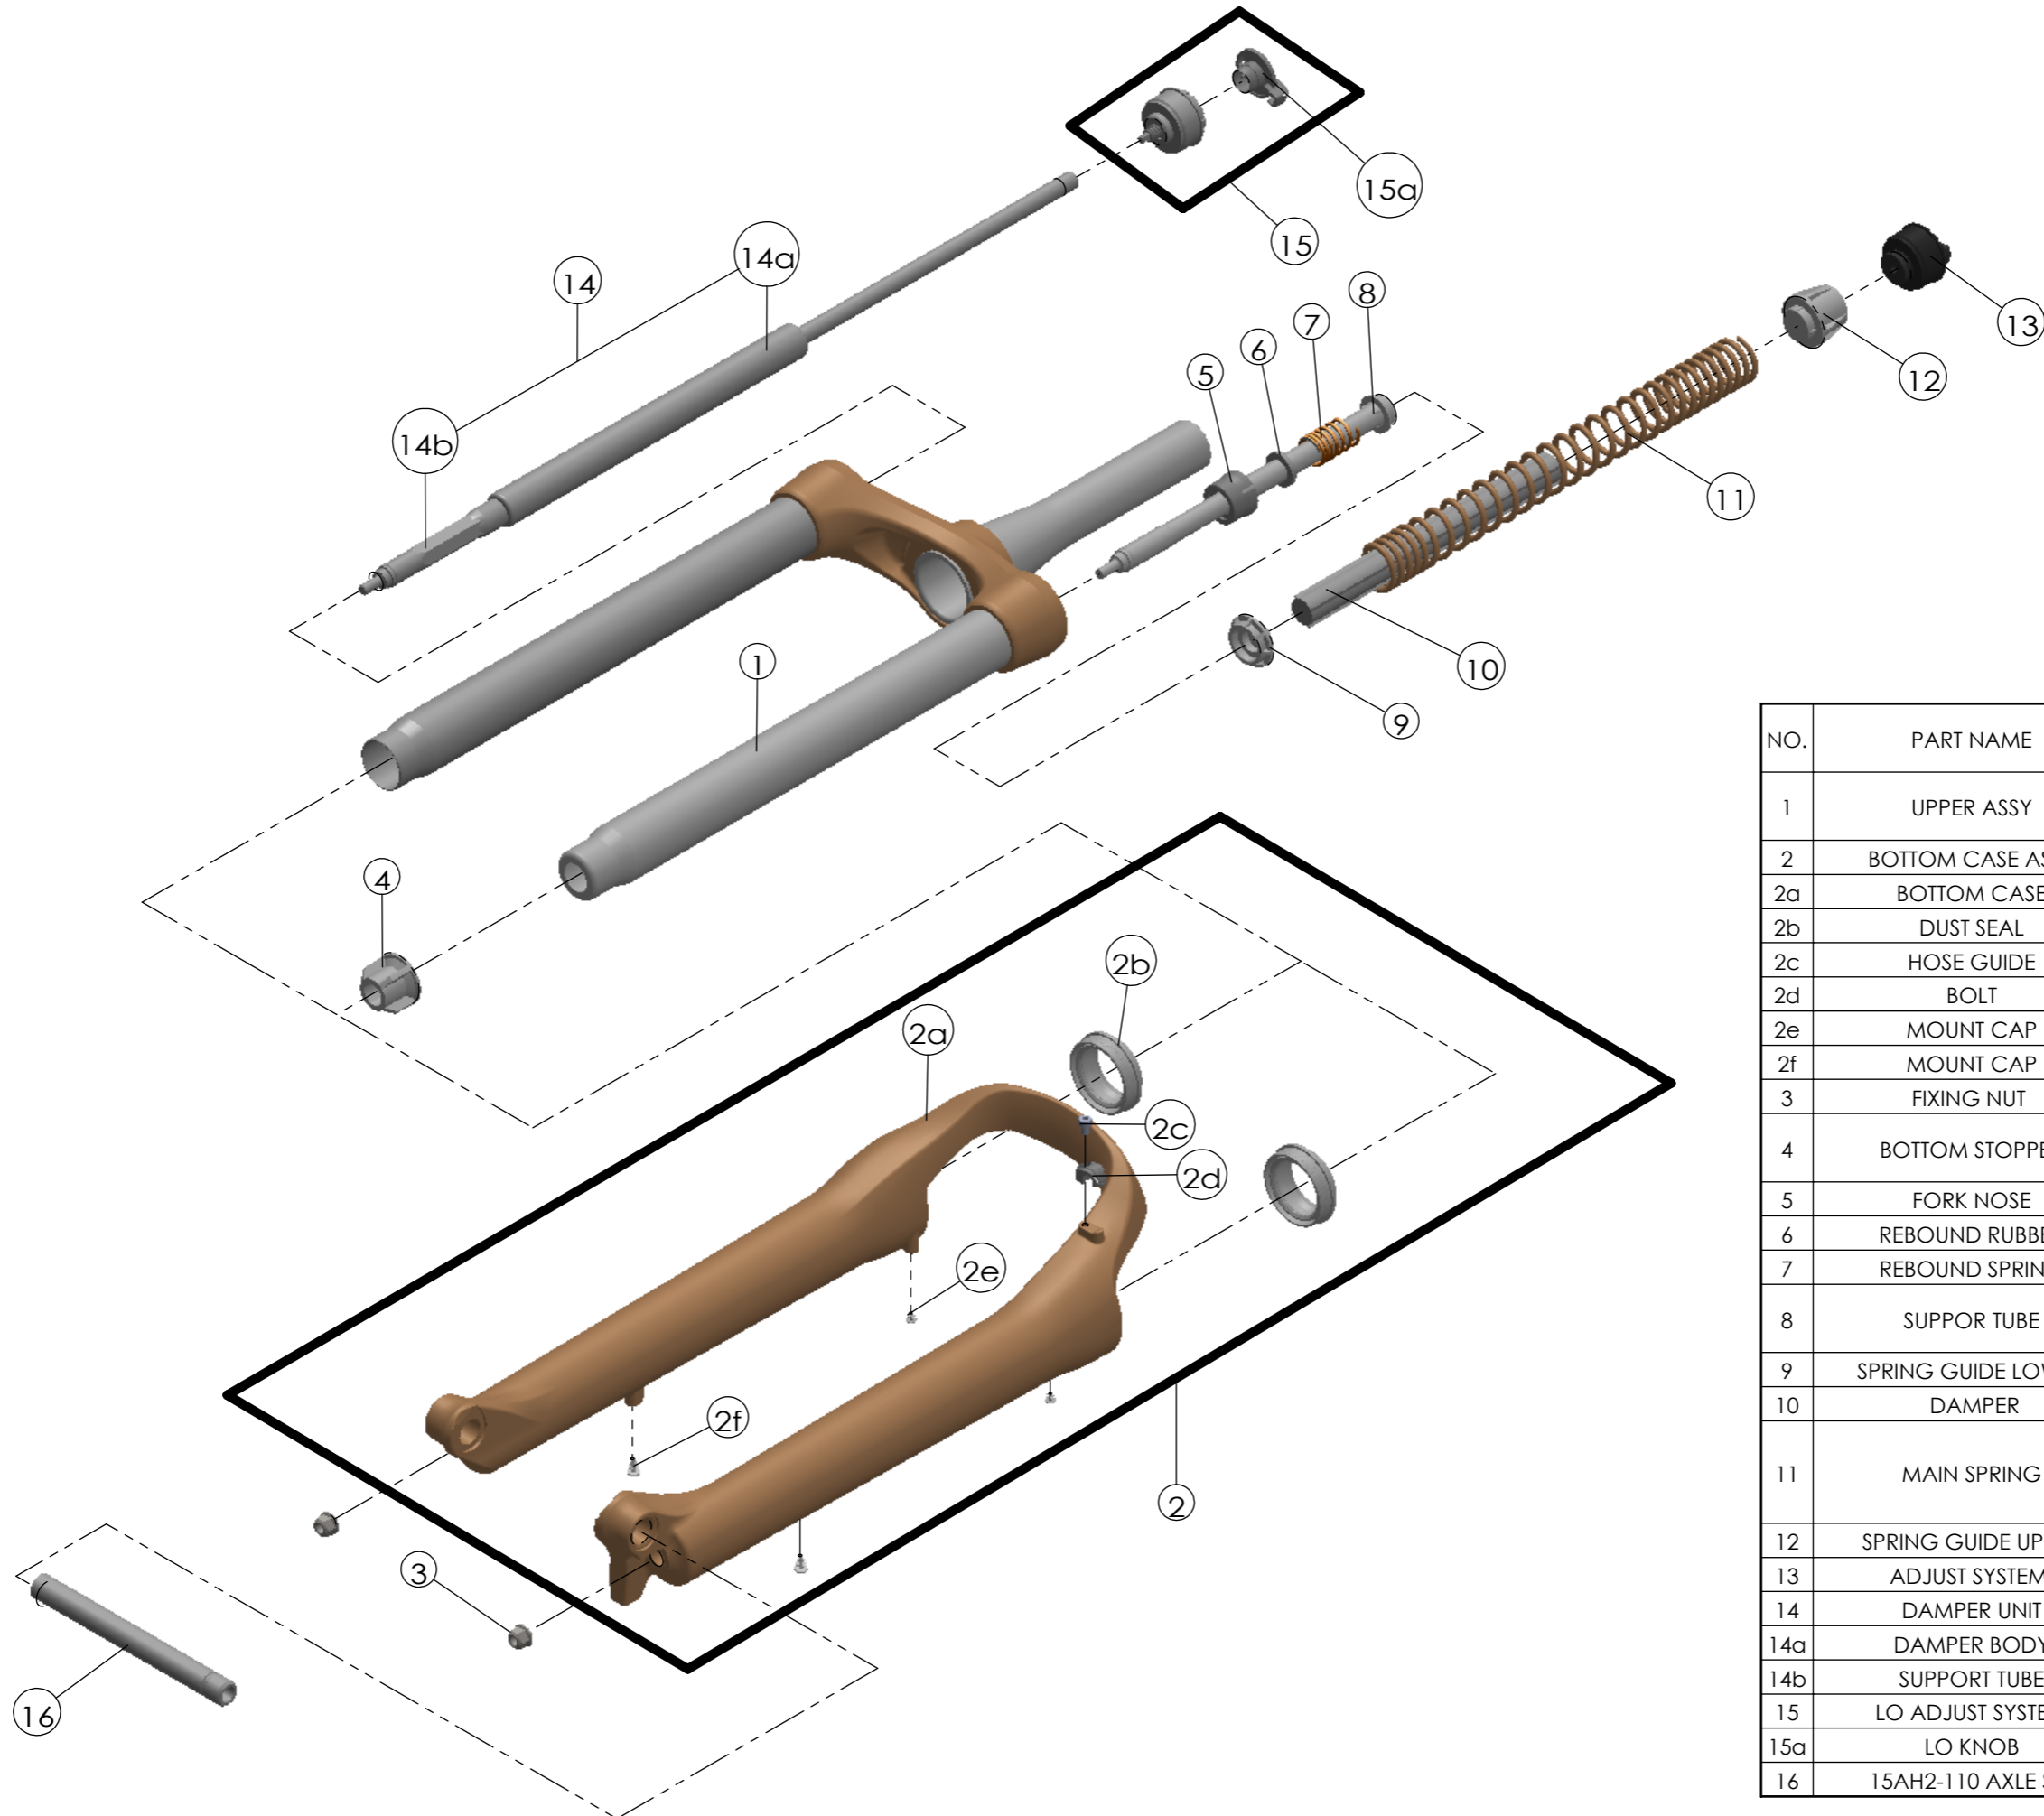

Date	2023.03.09	Version	1
Amended			

NO.	PART NAME	PART CODE	QTY.		
			100	120	130
1	UPPER ASSY	FKZ103-04	1	-	-
		FKZ103-03	-	1	1
2	BOTTOM CASE ASSY	FKZ104-20	1	1	1
2a	BOTTOM CASE	FPB453-10	1	1	1
2b	DUST SEAL	FAA390-20	2	2	2
2c	HOSE GUIDE	FEG166	1	1	1
2d	BOLT	FSB153	1	1	1
2e	MOUNT CAP	FAA199-10	2	2	2
2f	MOUNT CAP	FAA199	2	2	2
3	FIXING NUT	FSN023	2	2	2
4	BOTTOM STOPPER	FEE806-10	1	-	-
		FEE806-50	-	1	1
5	FORK NOSE	FEE805-20	1	1	1
6	REBOUND RUBBER	FEP053	1	1	1
7	REBOUND SPRING	FEP058-20	1	1	1
8	SUPPOR TUBE	FEE800	1	1	-
		FEG175	-	-	1
9	SPRING GUIDE LOWER	FEG456	1	1	1
10	DAMPER	FEP781	1	1	1
11	MAIN SPRING	FEP799	1	-	-
		FEP798	-	1	-
		FEP797	-	-	1
12	SPRING GUIDE UPPER	FEG455	1	1	1
13	ADJUST SYSTEM	FKE009-31	1	1	1
14	DAMPER UNIT	FUN140-41	1	1	1
14a	DAMPER BODY	FUN140-40	1	1	1
14b	SUPPORT TUBE	FEE847-01	1	1	1
15	LO ADJUST SYSTEM	FKE028-58	1	1	1
15a	LO KNOB	FEG426	1	1	1
16	15AH2-110 AXLE SET	FKA117-00	1	1	1