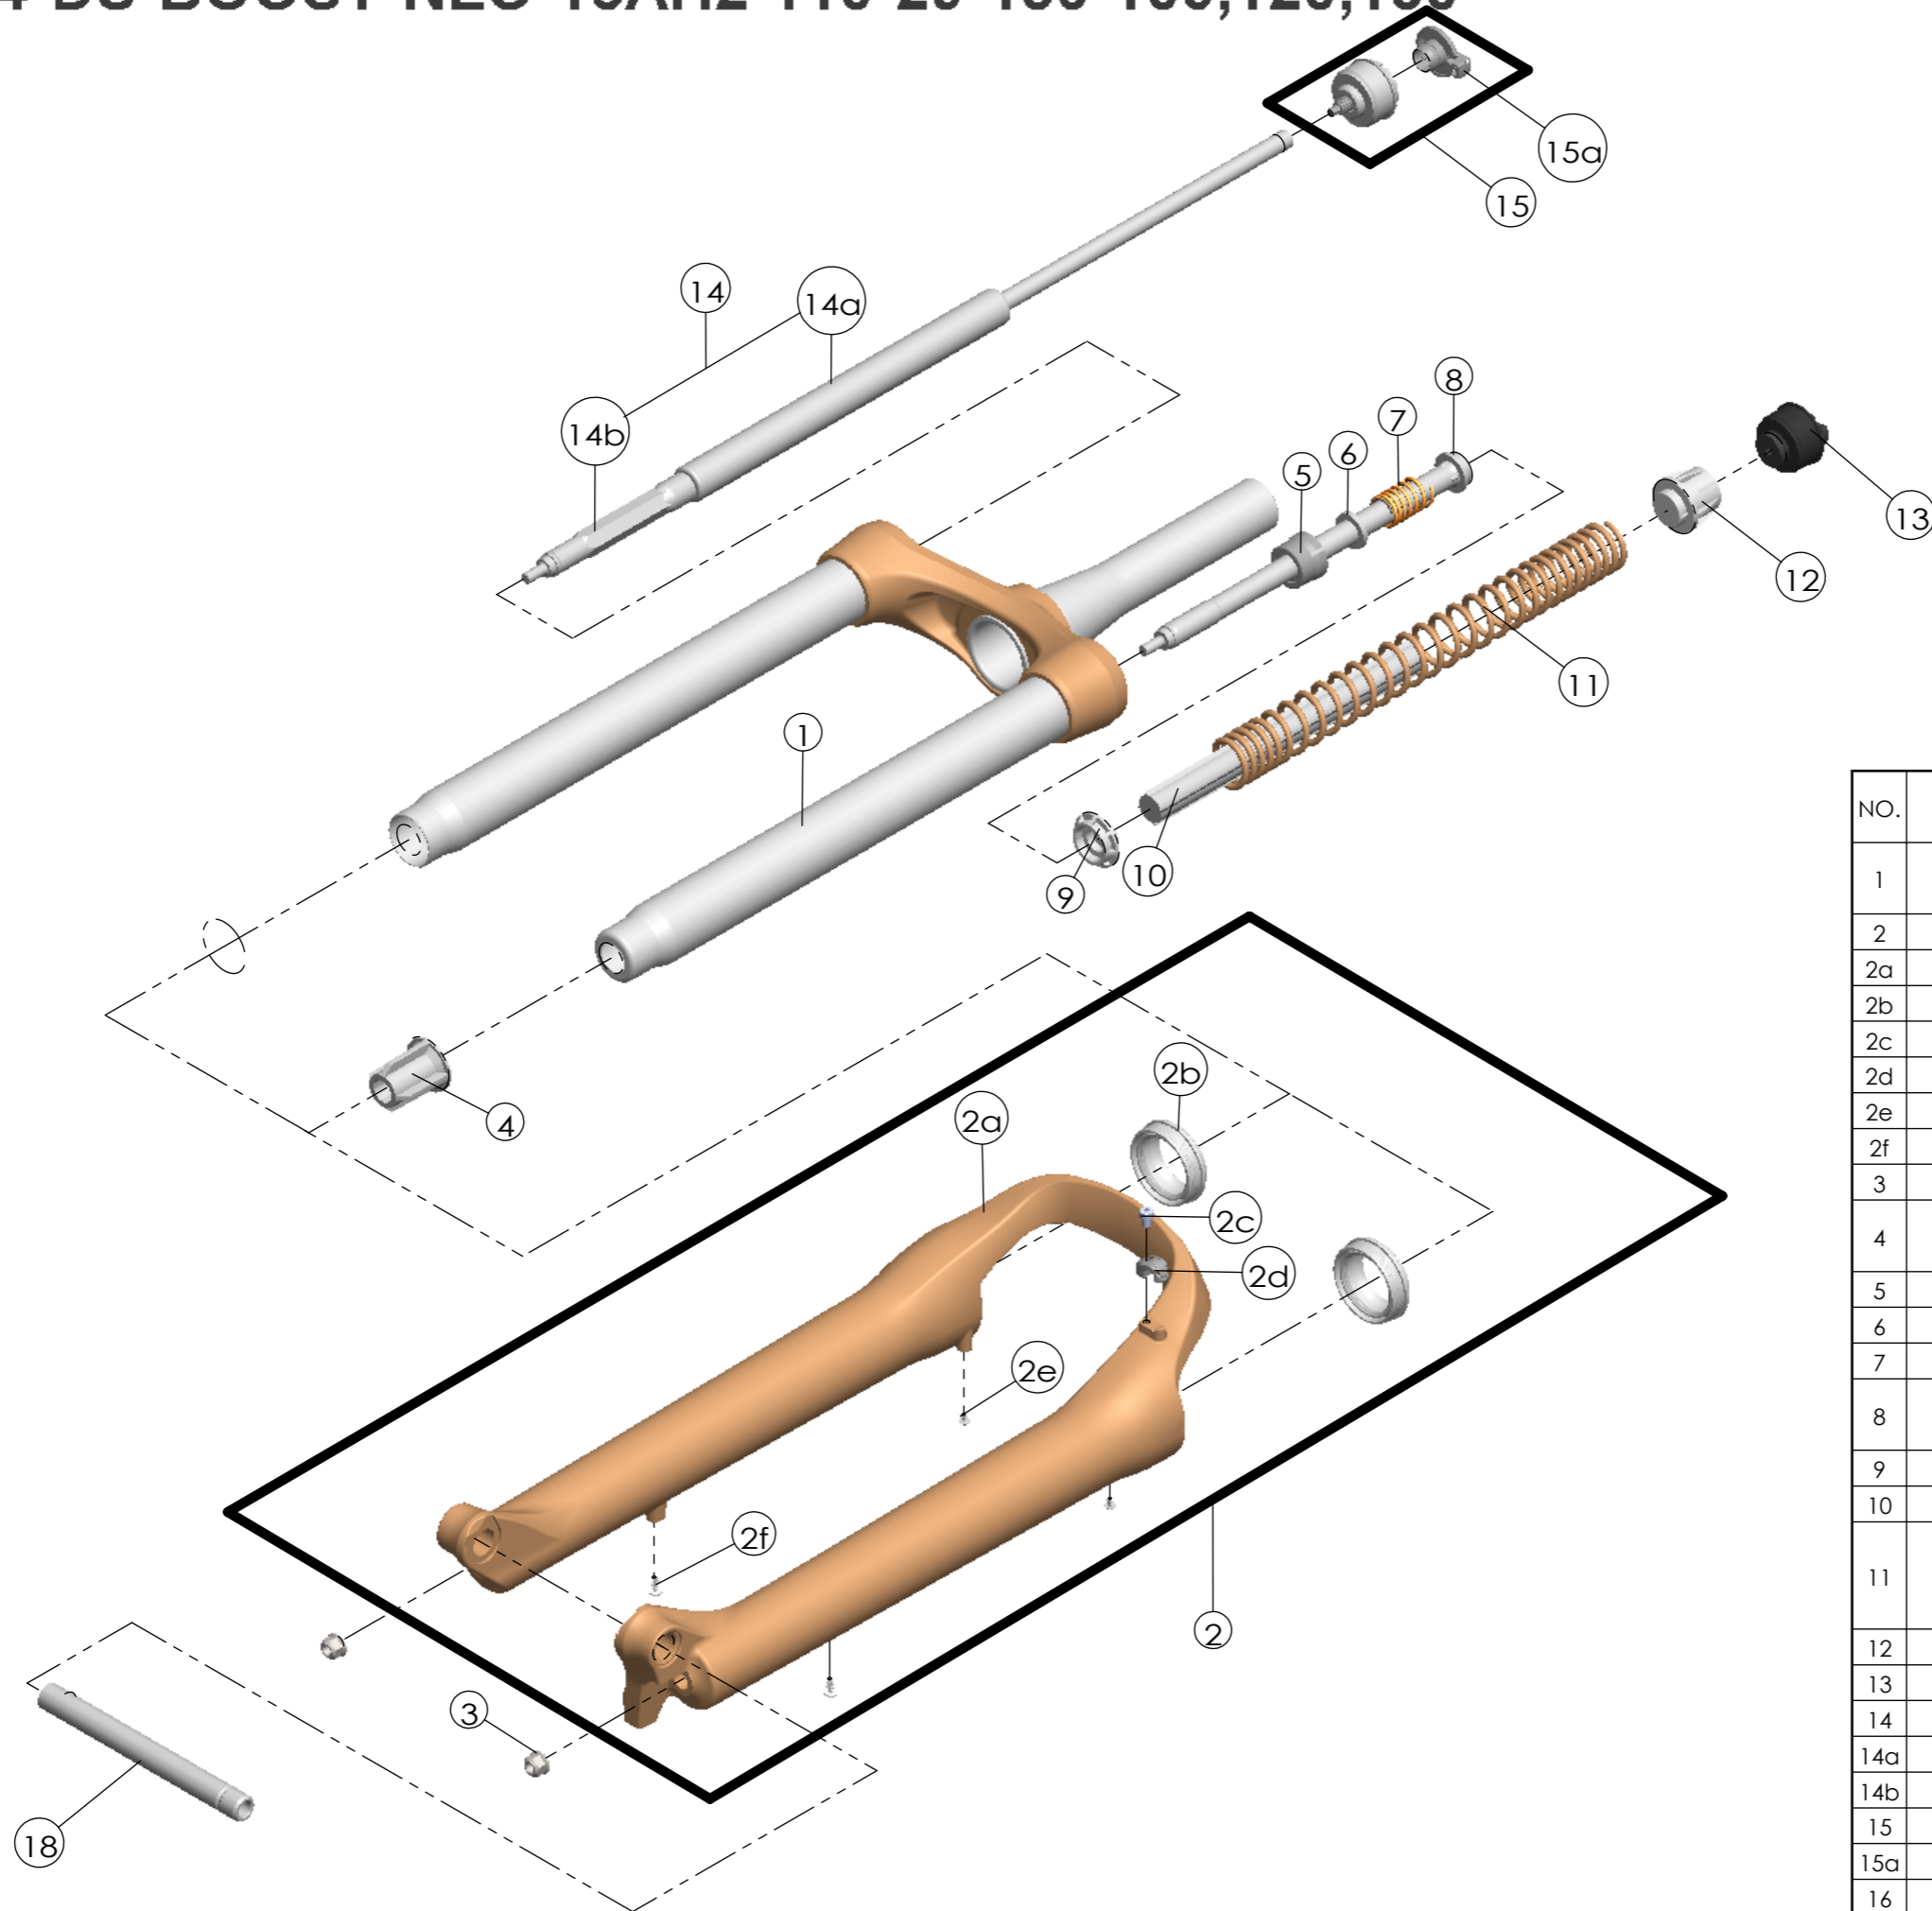

Date	2023.03.09	Version	1
Amended			

NO.	PART NAME	PART CODE	QTY.		
			100	120	130
1	UPPER ASSY	FKZ103-04	1	-	-
		FKZ103-03	-	1	1
2	BOTTOM CASE ASSY	FKZ105-20	1	1	1
2a	BOTTOM CASE	FPB455-10	1	1	1
2b	DUST SEAL	FAA390-20	2	2	2
2c	HOSE GUIDE	FEG166	1	1	1
2d	BOLT	FSB153	1	1	1
2e	MOUNT CAP	FAA199-10	2	2	2
2f	MOUNT CAP	FAA199	2	2	2
3	FIXING NUT	FSN023	2	2	2
4	BOTTOM STOPPER	FEE806-40	1	-	-
		FEE806-60	-	1	1
5	FORK NOSE	FEE805-20	1	1	1
6	REBOUND RUBBER	FEP053	1	1	1
7	REBOUND SPRING	FEP189-20	1	1	1
8	SUPPOR TUBE	FEG175	1	1	-
		FEG454	-	-	1
9	SPRING GUIDE LOWER	FEG456	1	1	1
10	DAMPER	FEP781	1	1	1
11	MAIN SPRING	FEP799	1	-	-
		FEP798	-	1	-
		FEP797	-	-	1
12	SPRING GUIDE UPPER	FEG455	1	1	1
13	ADJUST SYSTEM	FKE009-31	1	1	1
14	DAMPER UNIT	FUN140-42	1	1	1
14a	DAMPER BODY	FUN140-40	1	1	1
14b	SUPPORT TUBE	FEE847-03	1	1	1
15	LO ADJUST SYSTEM	FKE028-58	1	1	1
15a	LO KNOB	FEG426	1	1	1
16	15AH2-110 AXLE SET	FKA117-00	1	1	1