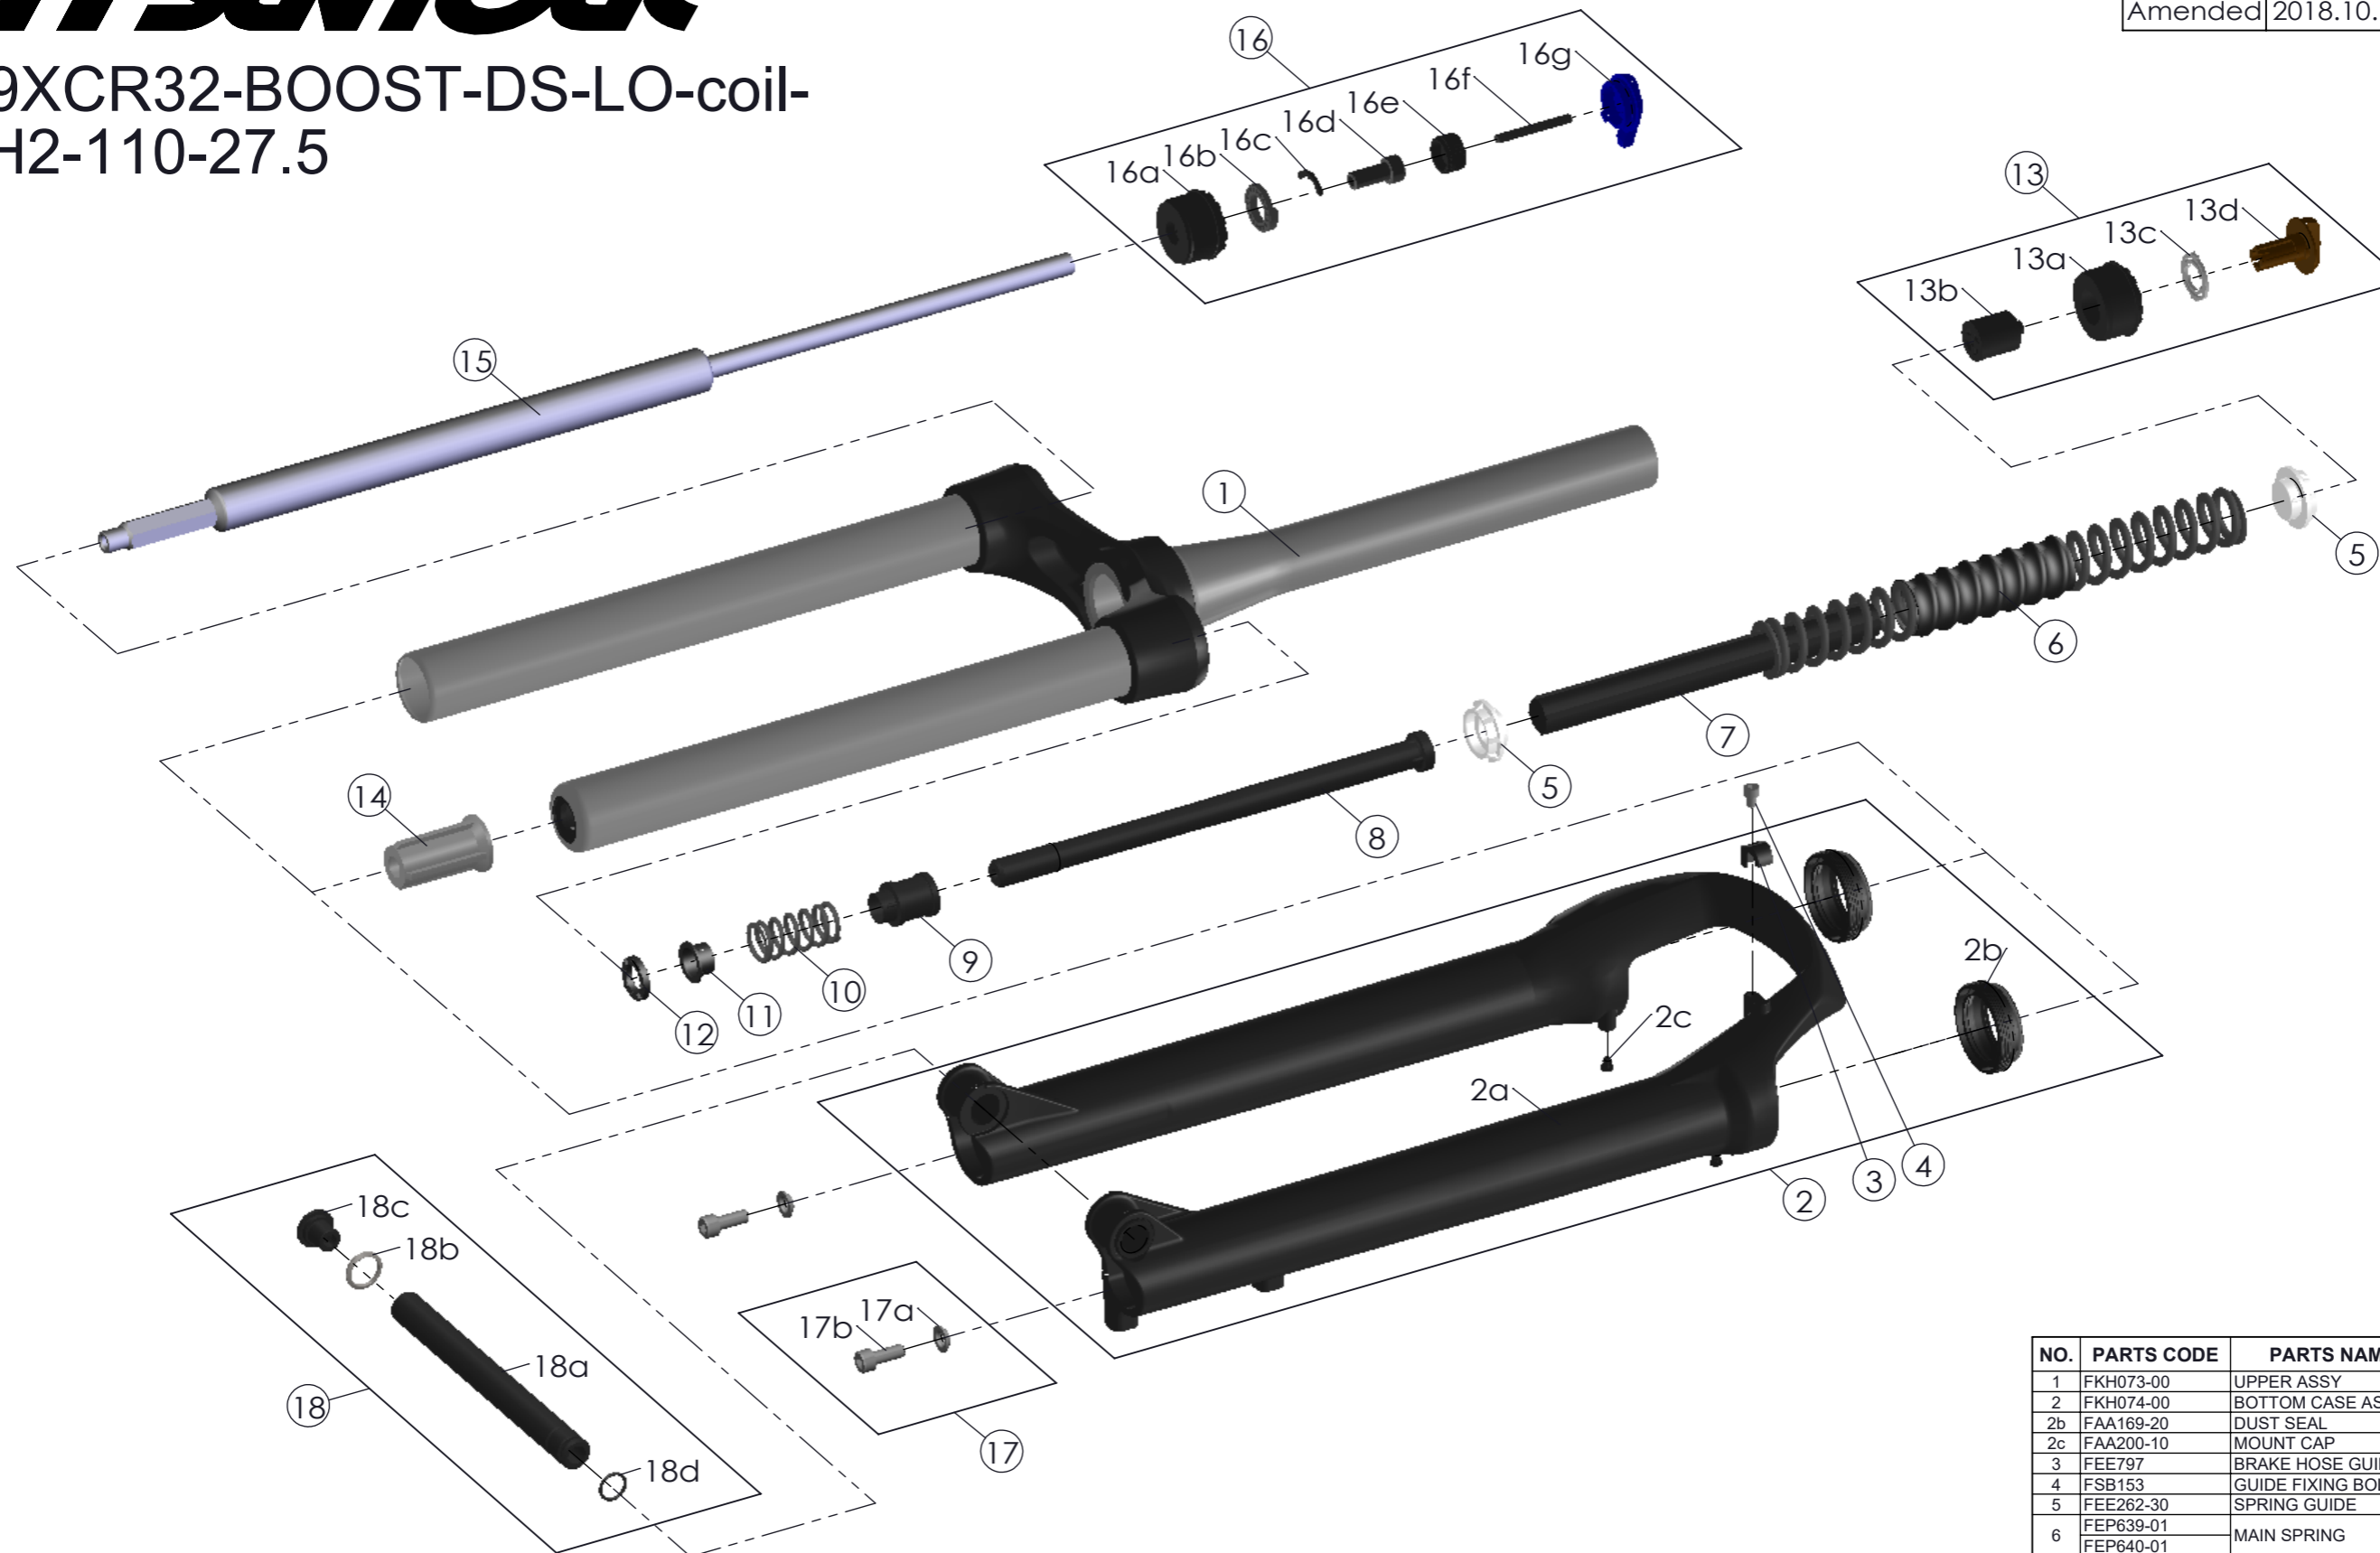

SUNTOUR

SF19XCR32-BOOST-DS-LO-coil-15AH2-110-27.5

Date	2018.-8.-9	Version	1
Amended	2018.10.17		

NO.	PARTS CODE	PARTS NAME	120	100	QT
1	FKH073-00	UPPER ASSY	*	*	1
2	FKH074-00	BOTTOM CASE ASSY	*	*	1
2b	FAA169-20	DUST SEAL	*	*	2
2c	FAA200-10	MOUNT CAP	*	*	4
3	FEE797	BRAKE HOSE GUIDE	*	*	1
4	FSB153	GUIDE FIXING BOLT	*	*	1
5	FEE262-30	SPRING FIXING GUIDE	*	*	2
6	FEP639-01	MAIN SPRING	*	*	1
	FEP640-01		*	*	1
7	FEP661	DAMPER	*	*	1
8	FEE798-40	SUPPORT TUBE	*	*	1
9	FEG184	SPACER	*	*	1
10	FEP189-20	REBOUND SPRING	*	*	1
11	FEE937	REBOUND SPRING GUIDE	*	*	1
12	FEP053-10	REBOUND RUBBER	*	*	1
13	FKE009-15	ADJUSTER ASSY	*	*	1
14	FEE799-70	BOTTOM STOPPER	*	*	1
15	FUN006-52	LO UNIT	*	*	1
16	FKE526-01	LO TOP CAP ASSY	*	*	1
17	FKA044	FIXING BOLT SET	*	*	2
18	FKA117-00	15AH2-110 THRU AXLE SET	*	*	1