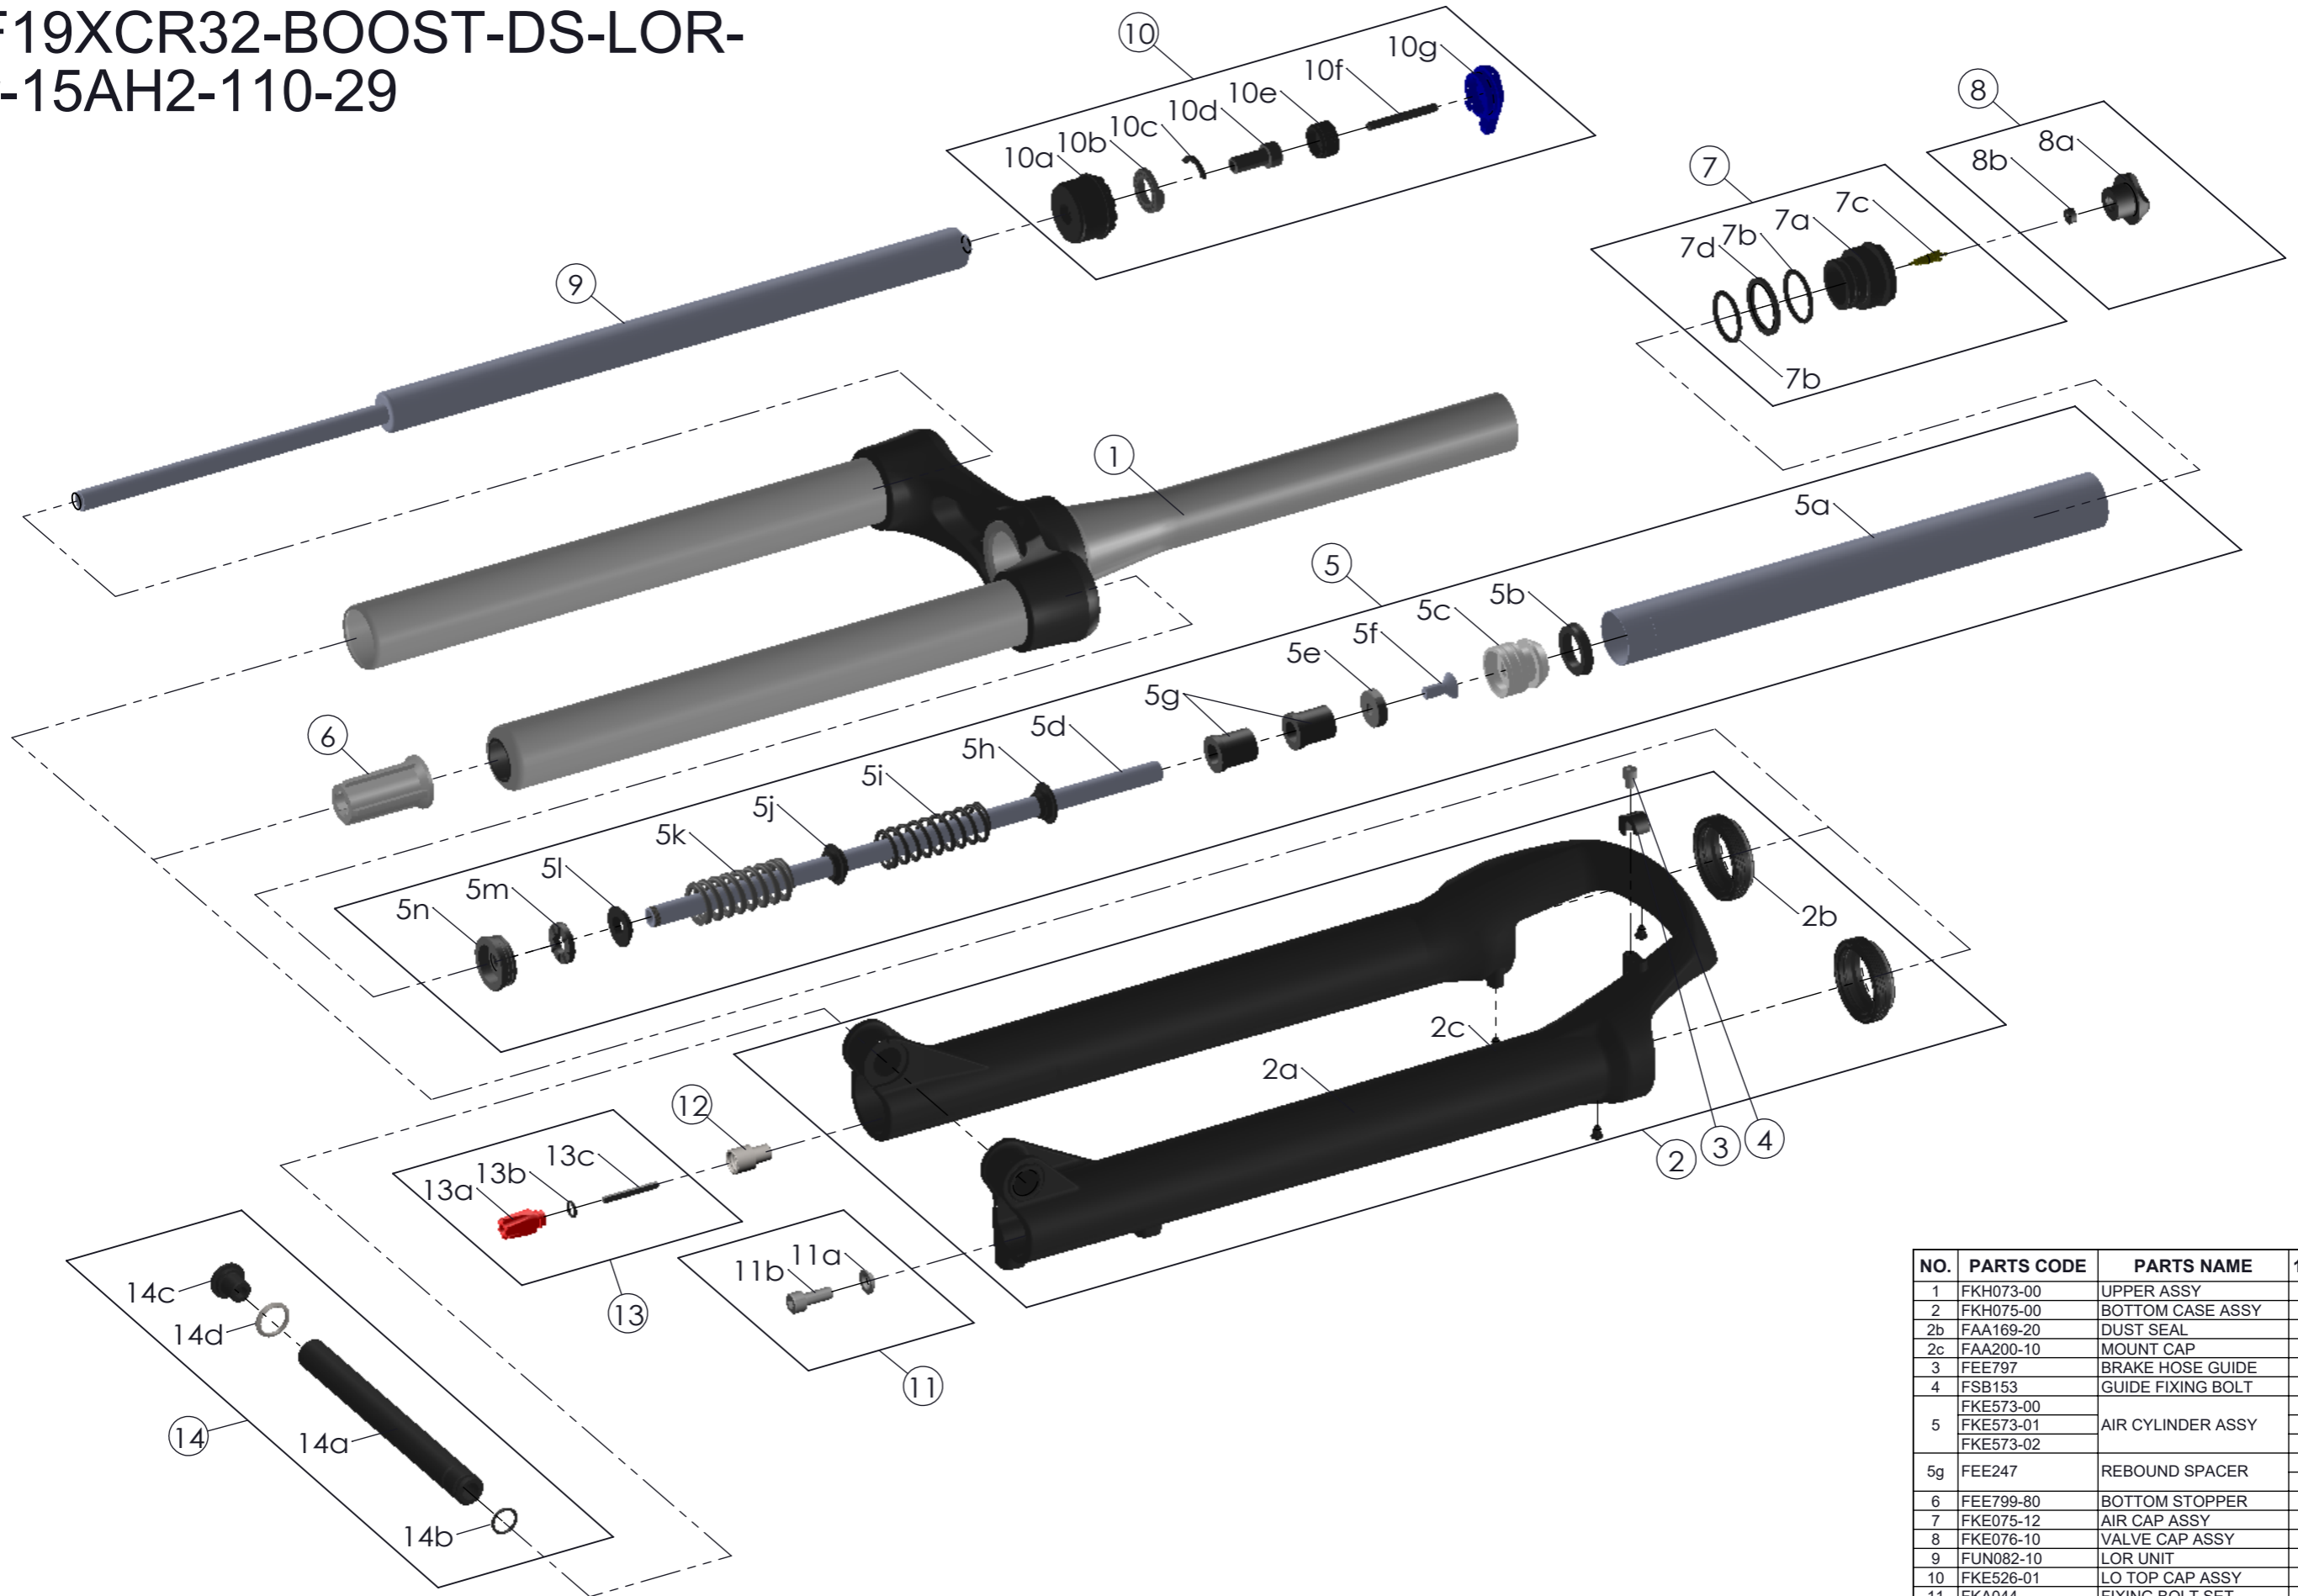

SUNTOUR

SF19XCR32-BOOST-DS-LOR-
air-15AH2-110-29

Date	2018.-8.10	Version	2
Amended	2018.11.27		

NO.	PARTS CODE	PARTS NAME	120	100	80	QT
1	FKH073-00	UPPER ASSY	*	*	*	1
2	FKH075-00	BOTTOM CASE ASSY	*	*	*	1
2b	FAA169-20	DUST SEAL	*	*	*	2
2c	FAA200-10	MOUNT CAP	*	*	*	4
3	FEE797	BRAKE HOSE GUIDE	*	*	*	1
4	FSB153	GUIDE FIXING BOLT	*	*	*	1
	FKE573-00		*			1
5	FKE573-01	AIR CYLINDER ASSY		*		1
	FKE573-02			*		1
5g	FEE247	REBOUND SPACER		*		1
6	FEE799-80	BOTTOM STOPPER	*	*	*	1
7	FKE075-12	AIR CAP ASSY	*	*	*	1
8	FKE076-10	VALVE CAP ASSY	*	*	*	1
9	FUN082-10	LOR UNIT	*	*	*	1
10	FKE526-01	LO TOP CAP ASSY	*	*	*	1
11	FKA044	FIXING BOLT SET	*	*	*	1
12	FSB058	DAMPER FIXING BOLT	*	*	*	1
13	FKA004-22	DAMPER KNOB ASSY	*	*	*	1
14	FKA117-00	15AH2-110 AXLE SET	*	*	*	1