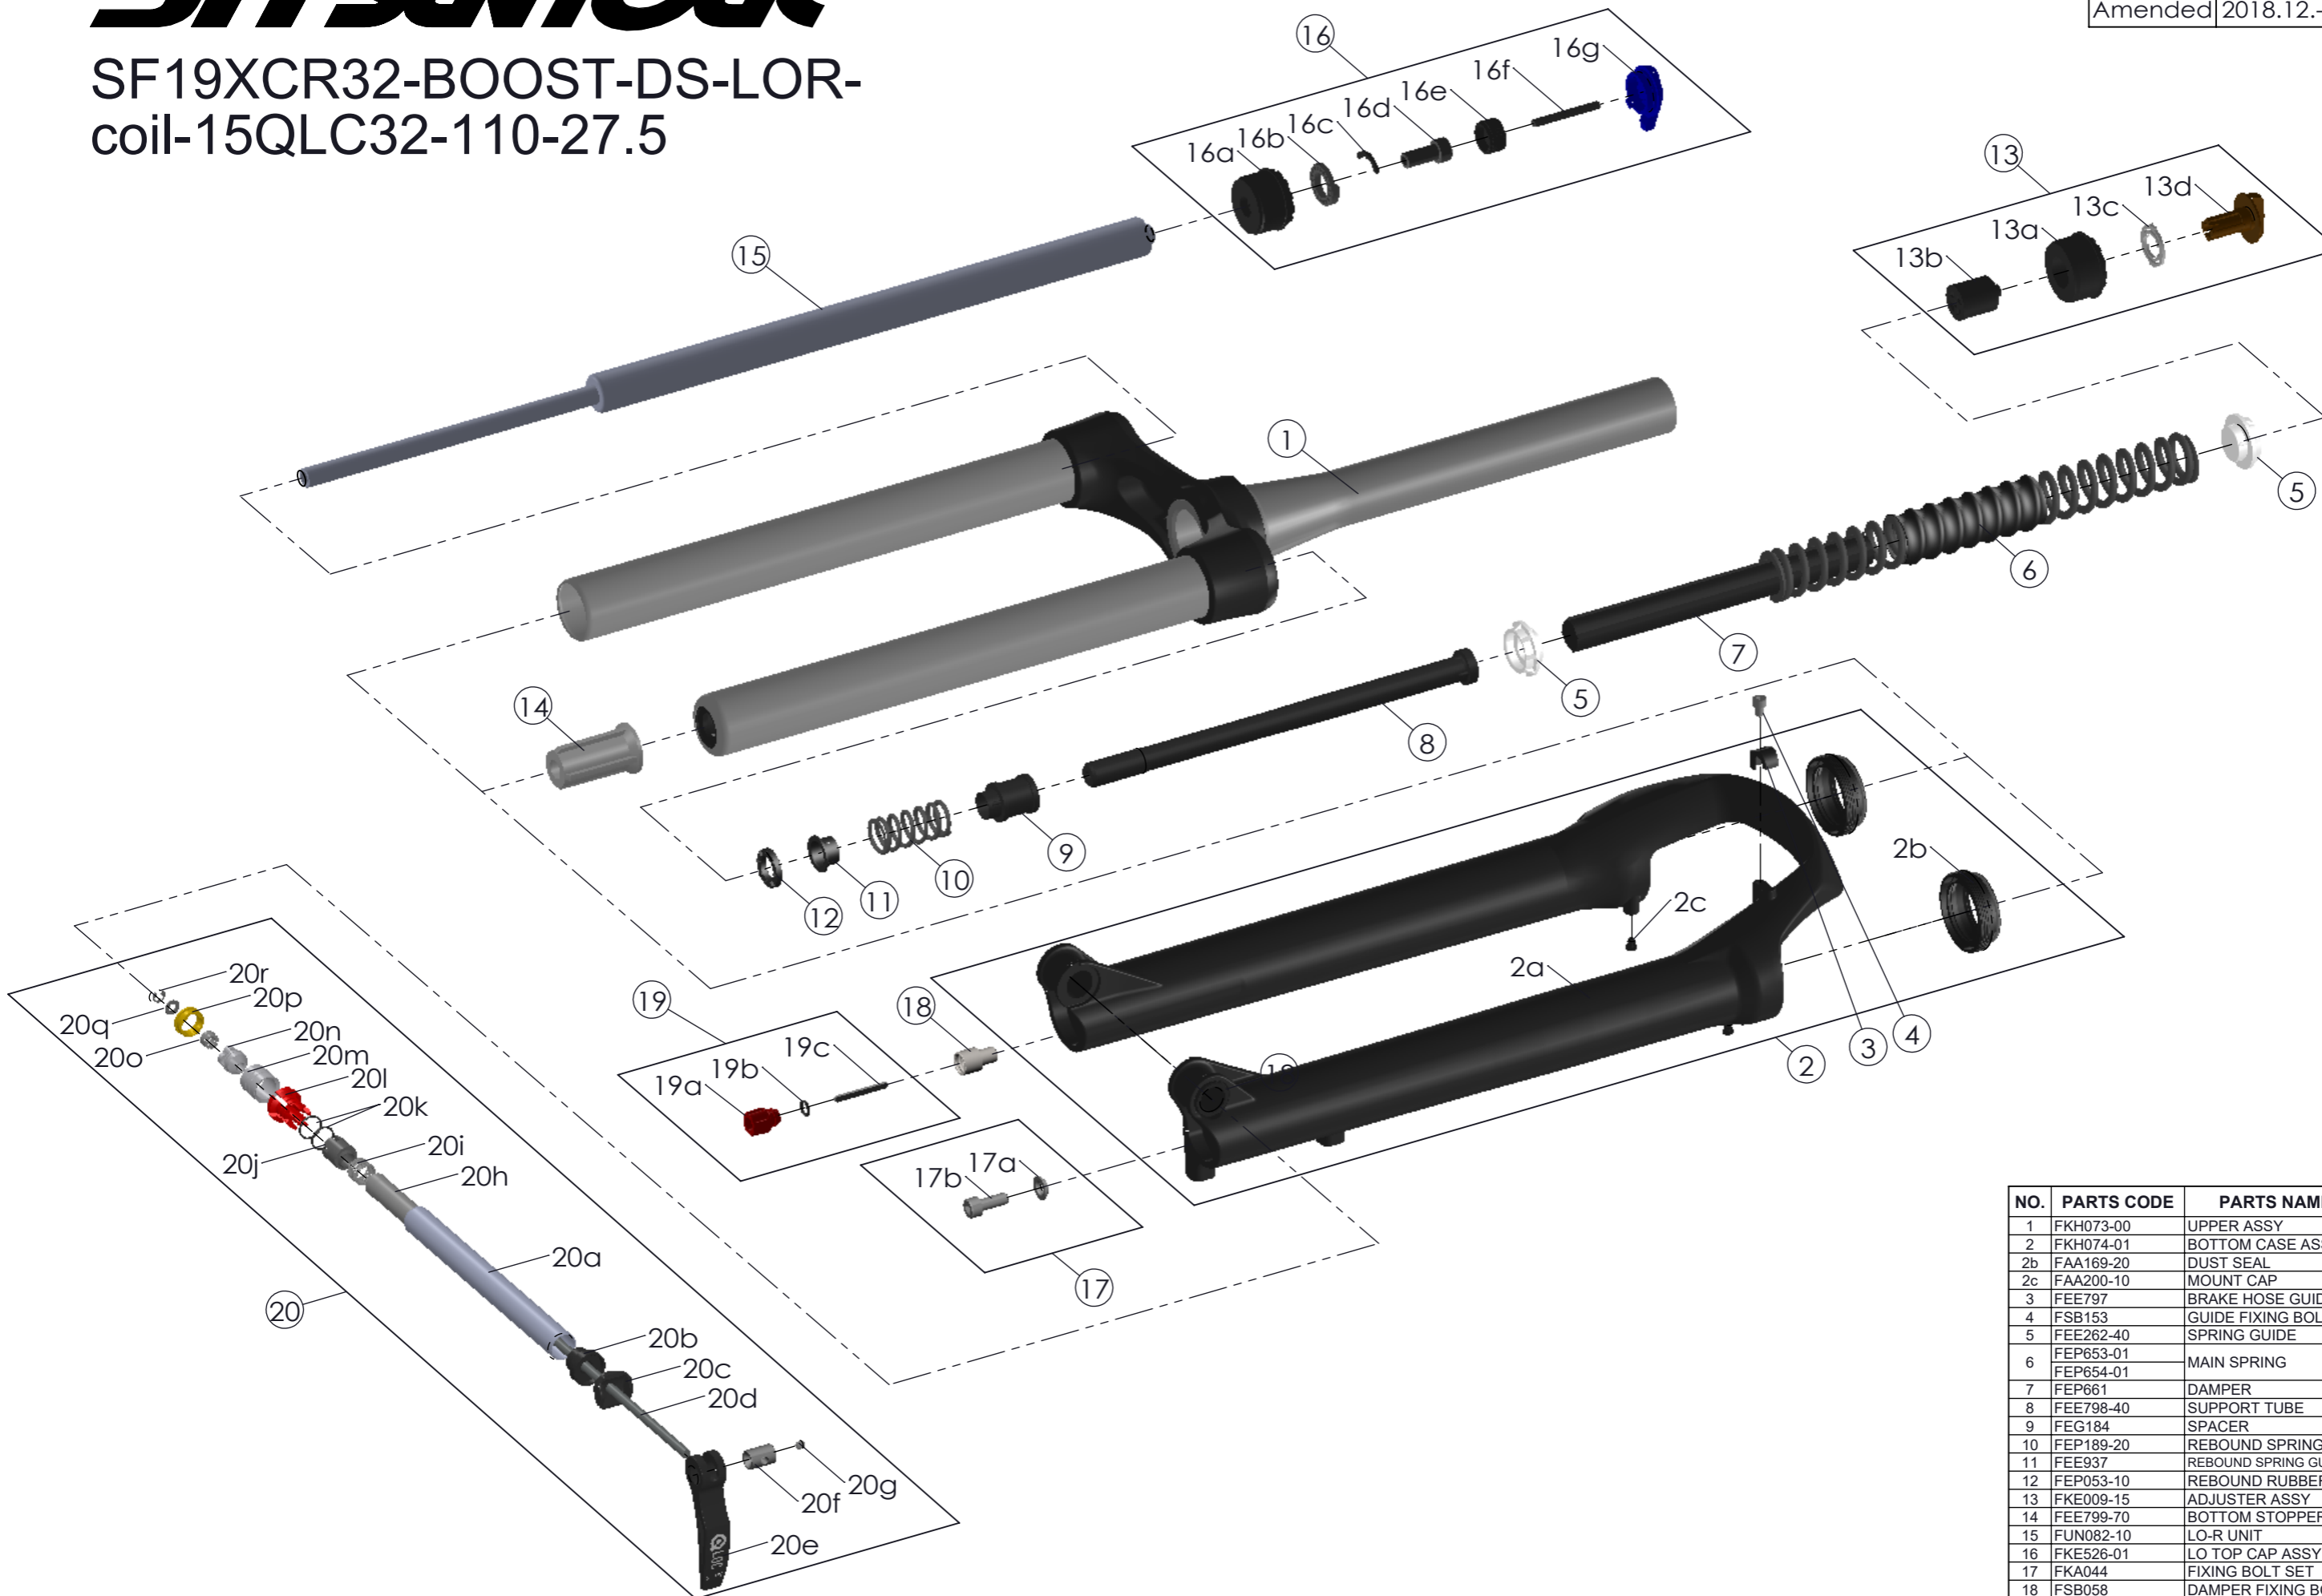

SUNTOUR

SF19XCR32-BOOST-DS-LOR-
coil-15QLC32-110-27.5

Date	2018.-8.-9	Version	2
Amended	2018.12.-3		

NO.	PARTS CODE	PARTS NAME	120	100	QT
1	FKH073-00	UPPER ASSY	*	*	1
2	FKH074-01	BOTTOM CASE ASSY	*	*	1
2b	FAA169-20	DUST SEAL	*	*	2
2c	FAA200-10	MOUNT CAP	*	*	4
3	FEE797	BRAKE HOSE GUIDE	*	*	1
4	FSB153	GUIDE FIXING BOLT	*	*	1
5	FEE262-40	SPRING GUIDE	*	*	2
6	FEP653-01	MAIN SPRING	*	*	1
	FEP654-01		*	*	1
7	FEP661	DAMPER	*	*	1
8	FEE798-40	SUPPORT TUBE	*	*	1
9	FEG184	SPACER	*	*	1
10	FEP189-20	REBOUND SPRING	*	*	1
11	FEE937	REBOUND SPRING GUIDE	*	*	1
12	FEP053-10	REBOUND RUBBER	*	*	1
13	FKE009-15	ADJUSTER ASSY	*	*	1
14	FEE799-70	BOTTOM STOPPER	*	*	1
15	FUN082-10	LO-R UNIT	*	*	1
16	FKE526-01	LO TOP CAP ASSY	*	*	1
17	FKA044	FIXING BOLT SET	*	*	1
18	FSB058	DAMPER FIXING BOLT	*	*	1
19	FKA004-30	DAMPER KNOB ASSY	*	*	1
20	FKA100-25	15QLC32-110 AXLE SET	*	*	1