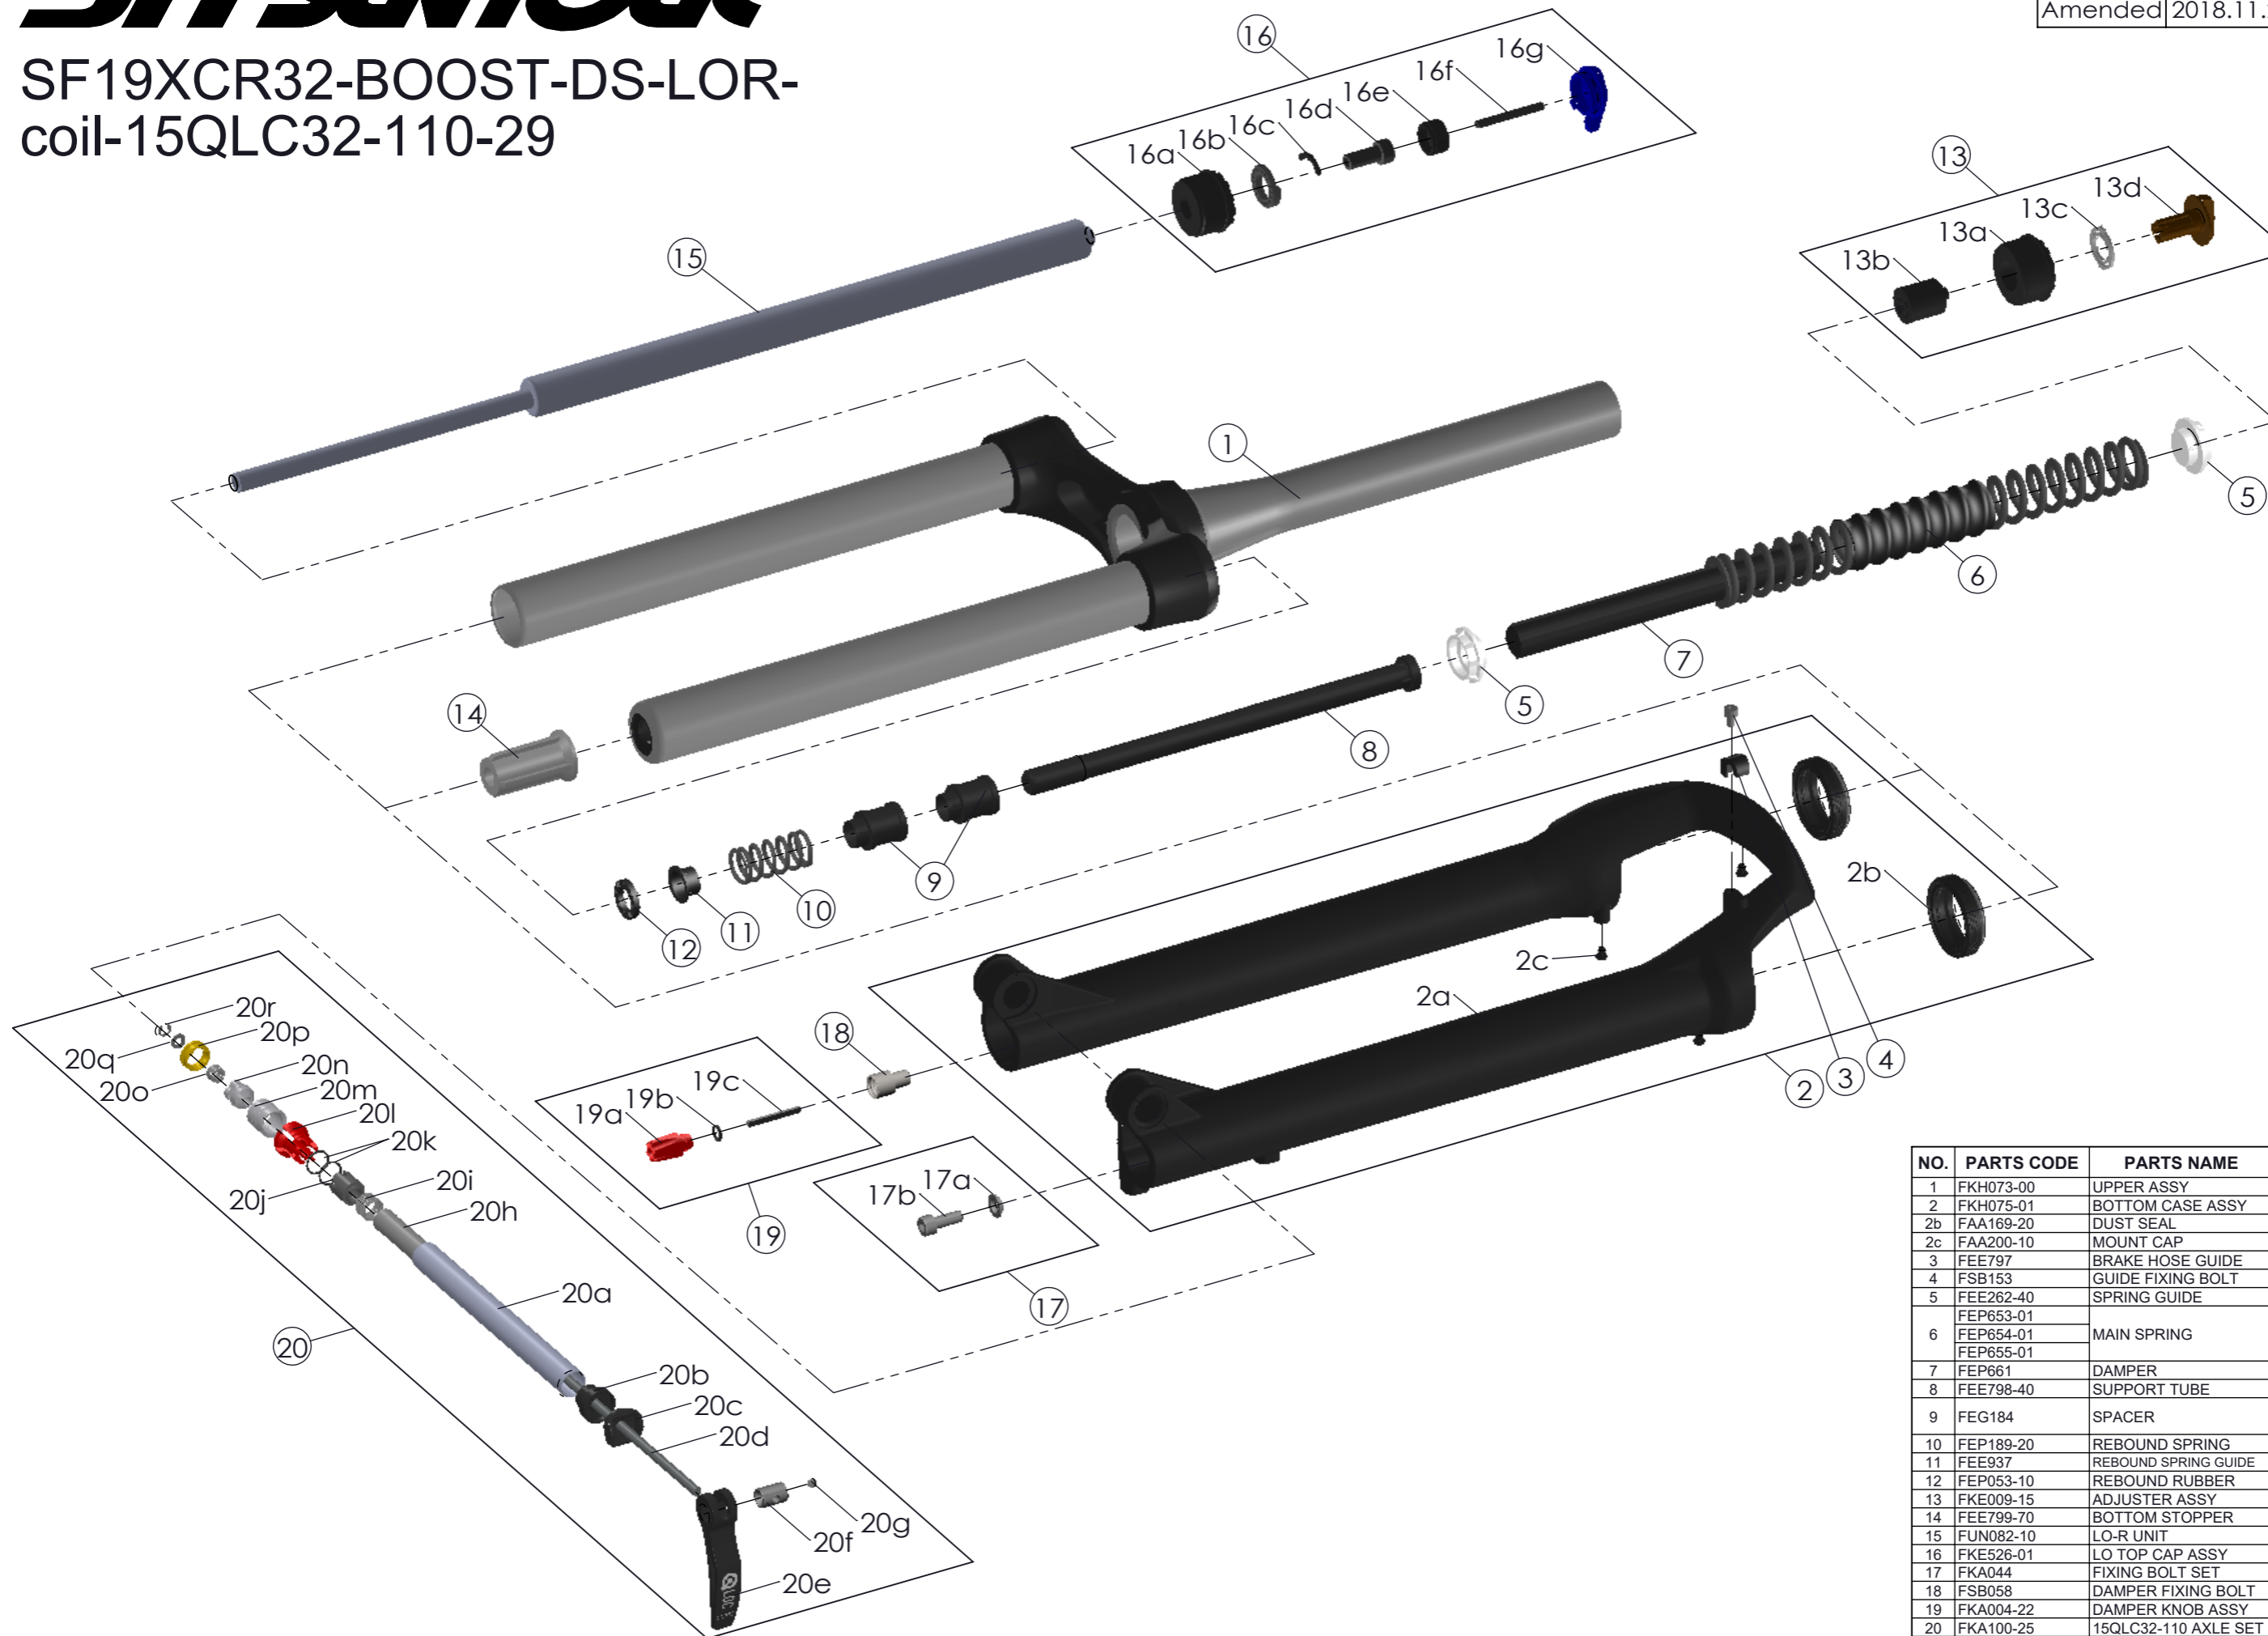

SUNTOUR

SF19XCR32-BOOST-DS-LOR-
coil-15QLC32-110-29

Date	2018.-8.-9	Version	1
Amended	2018.11.27		

NO.	PARTS CODE	PARTS NAME	120	100	80	QT
1	FKH073-00	UPPER ASSY	*	*	*	1
2	FKH075-01	BOTTOM CASE ASSY	*	*	*	1
2b	FAA169-20	DUST SEAL	*	*	*	2
2c	FAA200-10	MOUNT CAP	*	*	*	4
3	FEE797	BRAKE HOSE GUIDE	*	*	*	1
4	FSB153	GUIDE FIXING BOLT	*	*	*	1
5	FEE262-40	SPRING GUIDE	*	*	*	2
6	FEP653-01	MAIN SPRING	*			1
	FEP654-01			*		1
	FEP655-01			*		1
7	FEP661	DAMPER	*	*	*	1
8	FEE798-40	SUPPORT TUBE	*	*	*	1
9	FEG184	SPACER		*		1
10	FEP189-20	REBOUND SPRING	*	*	*	1
11	FEE937	REBOUND SPRING GUIDE	*	*	*	1
12	FEP053-10	REBOUND RUBBER	*	*	*	1
13	FKE009-15	ADJUSTER ASSY	*	*	*	1
14	FEE799-70	BOTTOM STOPPER	*	*	*	1
15	FUN082-10	LO-R UNIT	*	*	*	1
16	FKE526-01	LO TOP CAP ASSY	*	*	*	1
17	FKA044	FIXING BOLT SET	*	*	*	1
18	FSB058	DAMPER FIXING BOLT	*	*	*	1
19	FKA004-22	DAMPER KNOB ASSY	*	*	*	1
20	FKA100-25	15QLC32-110 AXLE SET	*	*	*	1