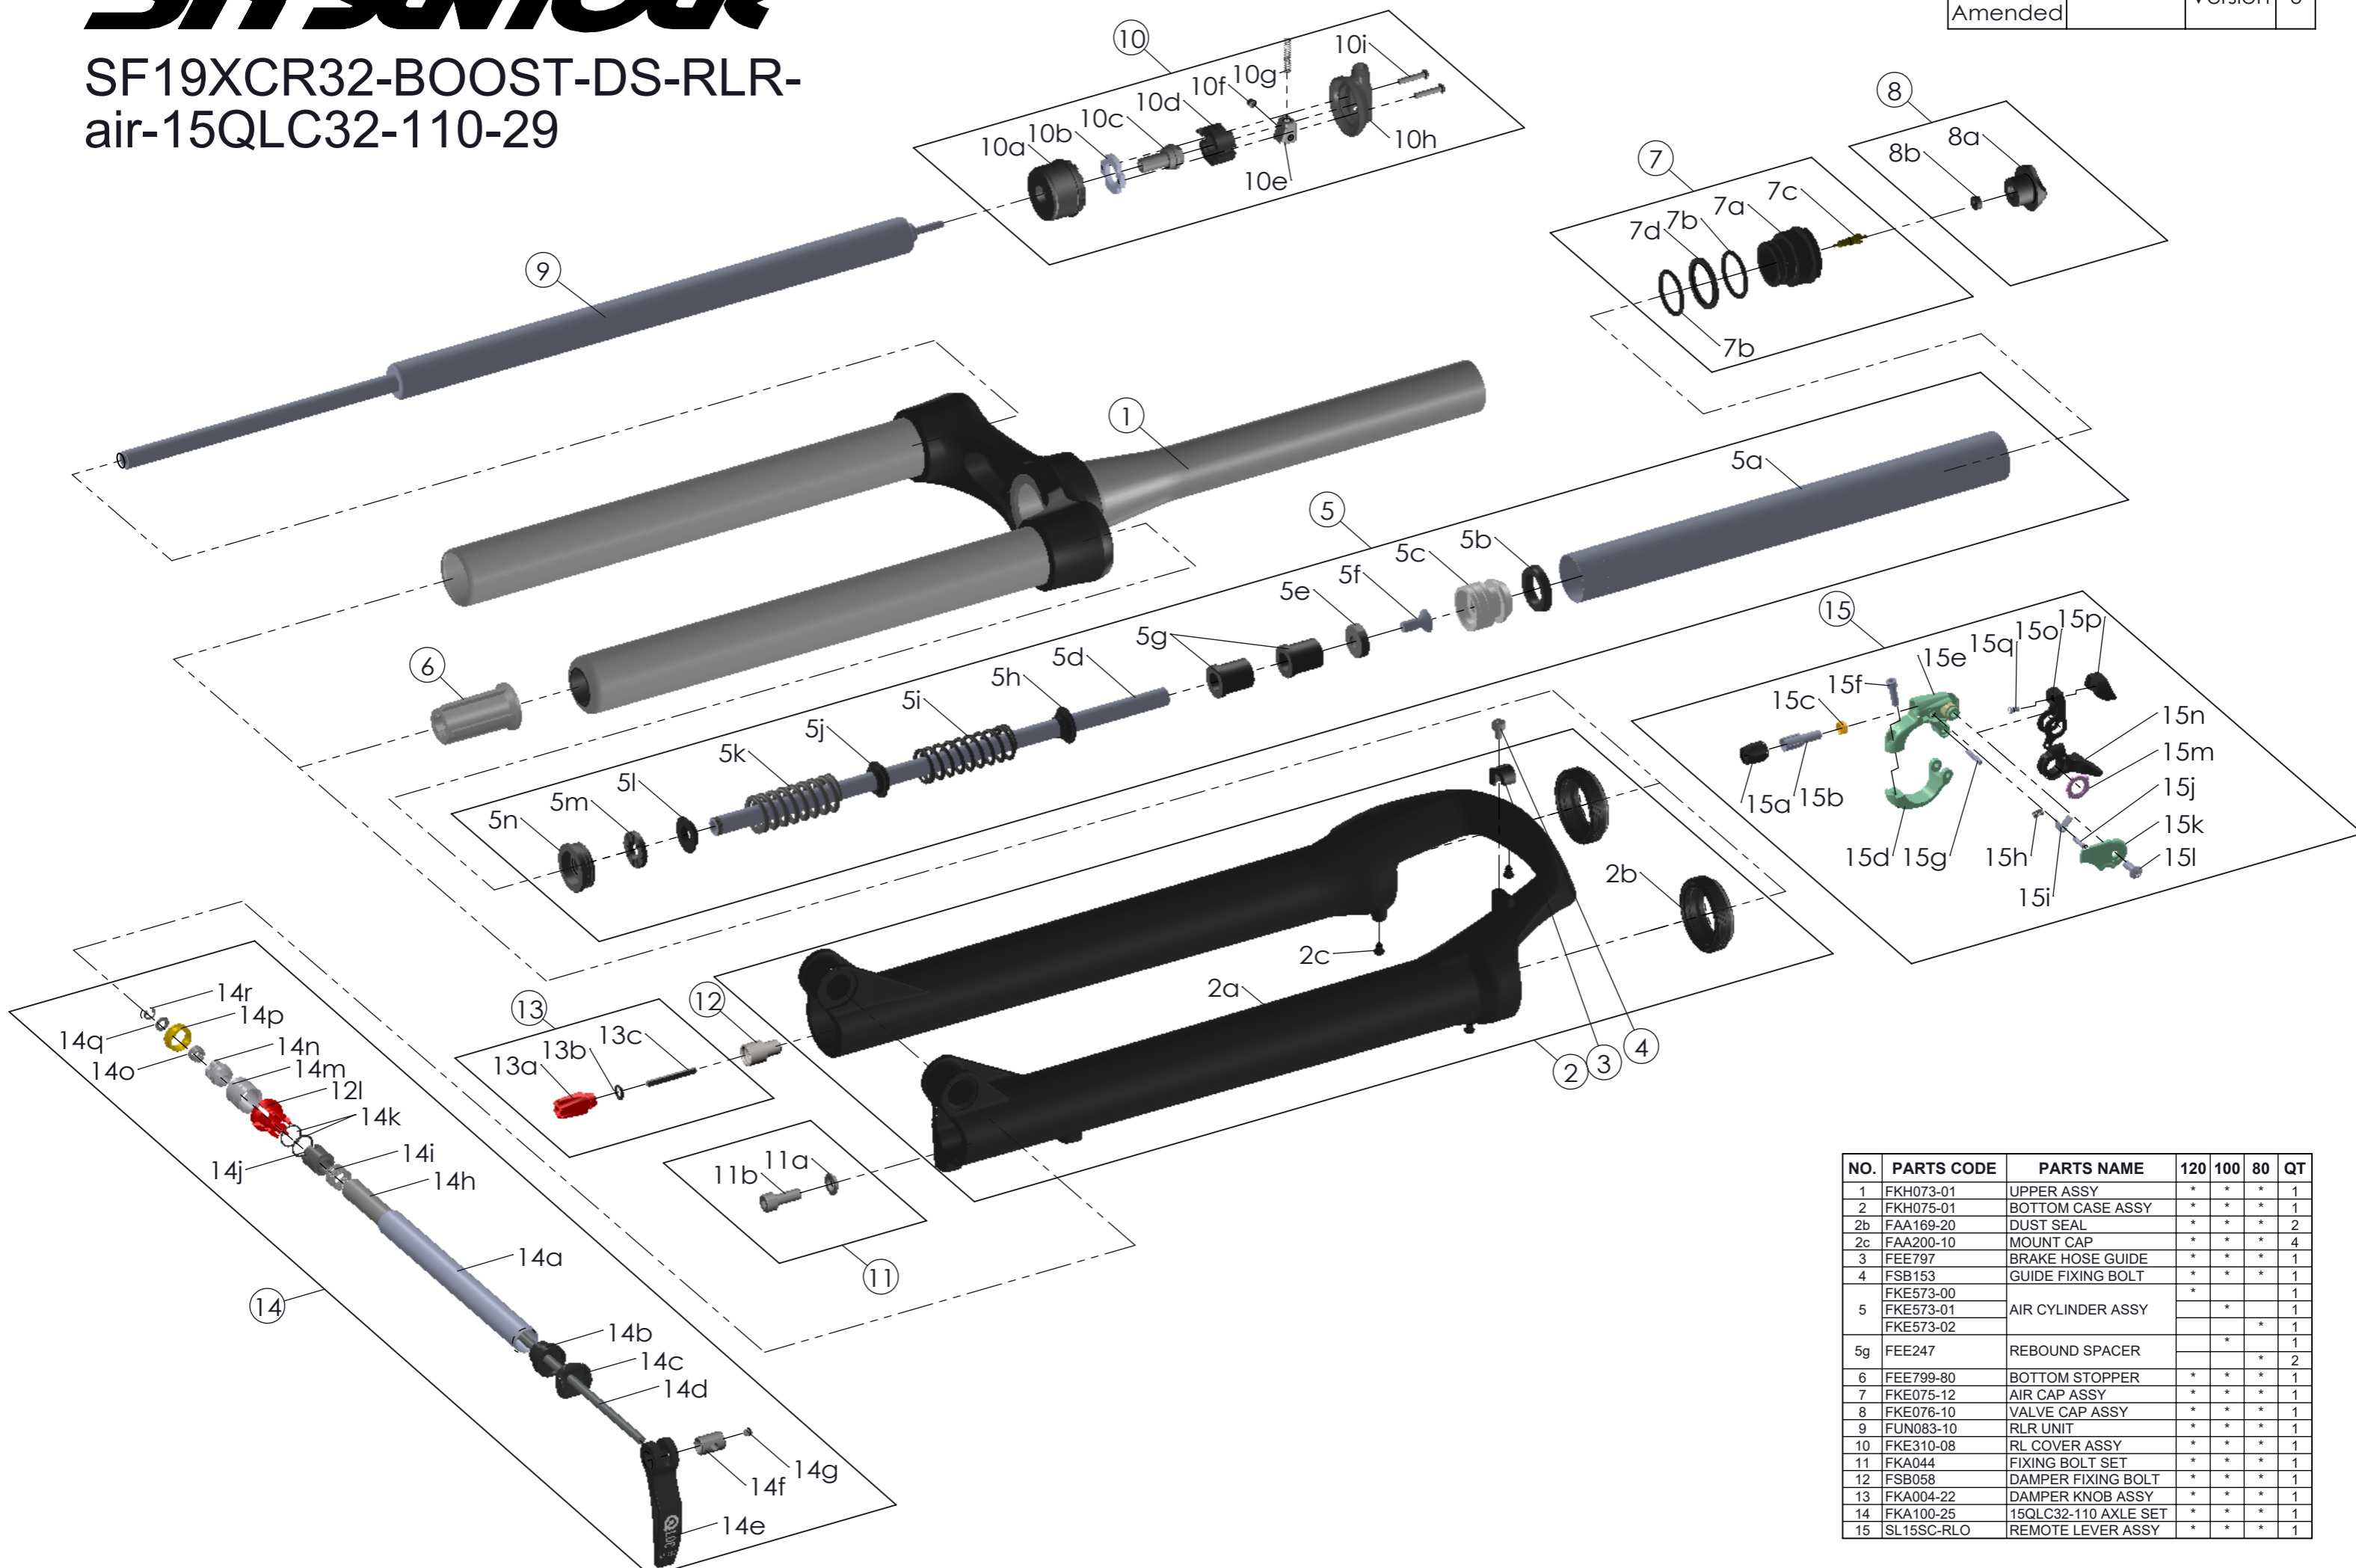

# SUNTOUR

SF19XCR32-BOOST-DS-RLR-  
air-15QLC32-110-29

Date	2018.-8.10	Version	0
Amended			

NO.	PARTS CODE	PARTS NAME	120	100	80	QT
1	FKH073-01	UPPER ASSY	*	*	*	1
2	FKH075-01	BOTTOM CASE ASSY	*	*	*	1
2b	FAA169-20	DUST SEAL	*	*	*	2
2c	FAA200-10	MOUNT CAP	*	*	*	4
3	FEE797	BRAKE HOSE GUIDE	*	*	*	1
4	FSB153	GUIDE FIXING BOLT	*	*	*	1
	FKE573-00		*			1
5	FKE573-01	AIR CYLINDER ASSY	*	*	*	1
	FKE573-02			*	*	1
5g	FEE247	REBOUND SPACER		*	*	2
6	FEE799-80	BOTTOM STOPPER	*	*	*	1
7	FKE075-12	AIR CAP ASSY	*	*	*	1
8	FKE076-10	VALVE CAP ASSY	*	*	*	1
9	FUN083-10	RLR UNIT	*	*	*	1
10	FKE310-08	RL COVER ASSY	*	*	*	1
11	FKA044	FIXING BOLT SET	*	*	*	1
12	FSB058	DAMPER FIXING BOLT	*	*	*	1
13	FKA004-22	DAMPER KNOB ASSY	*	*	*	1
14	FKA100-25	15QLC32-110 AXLE SET	*	*	*	1
15	SL15SC-RLO	REMOTE LEVER ASSY	*	*	*	1