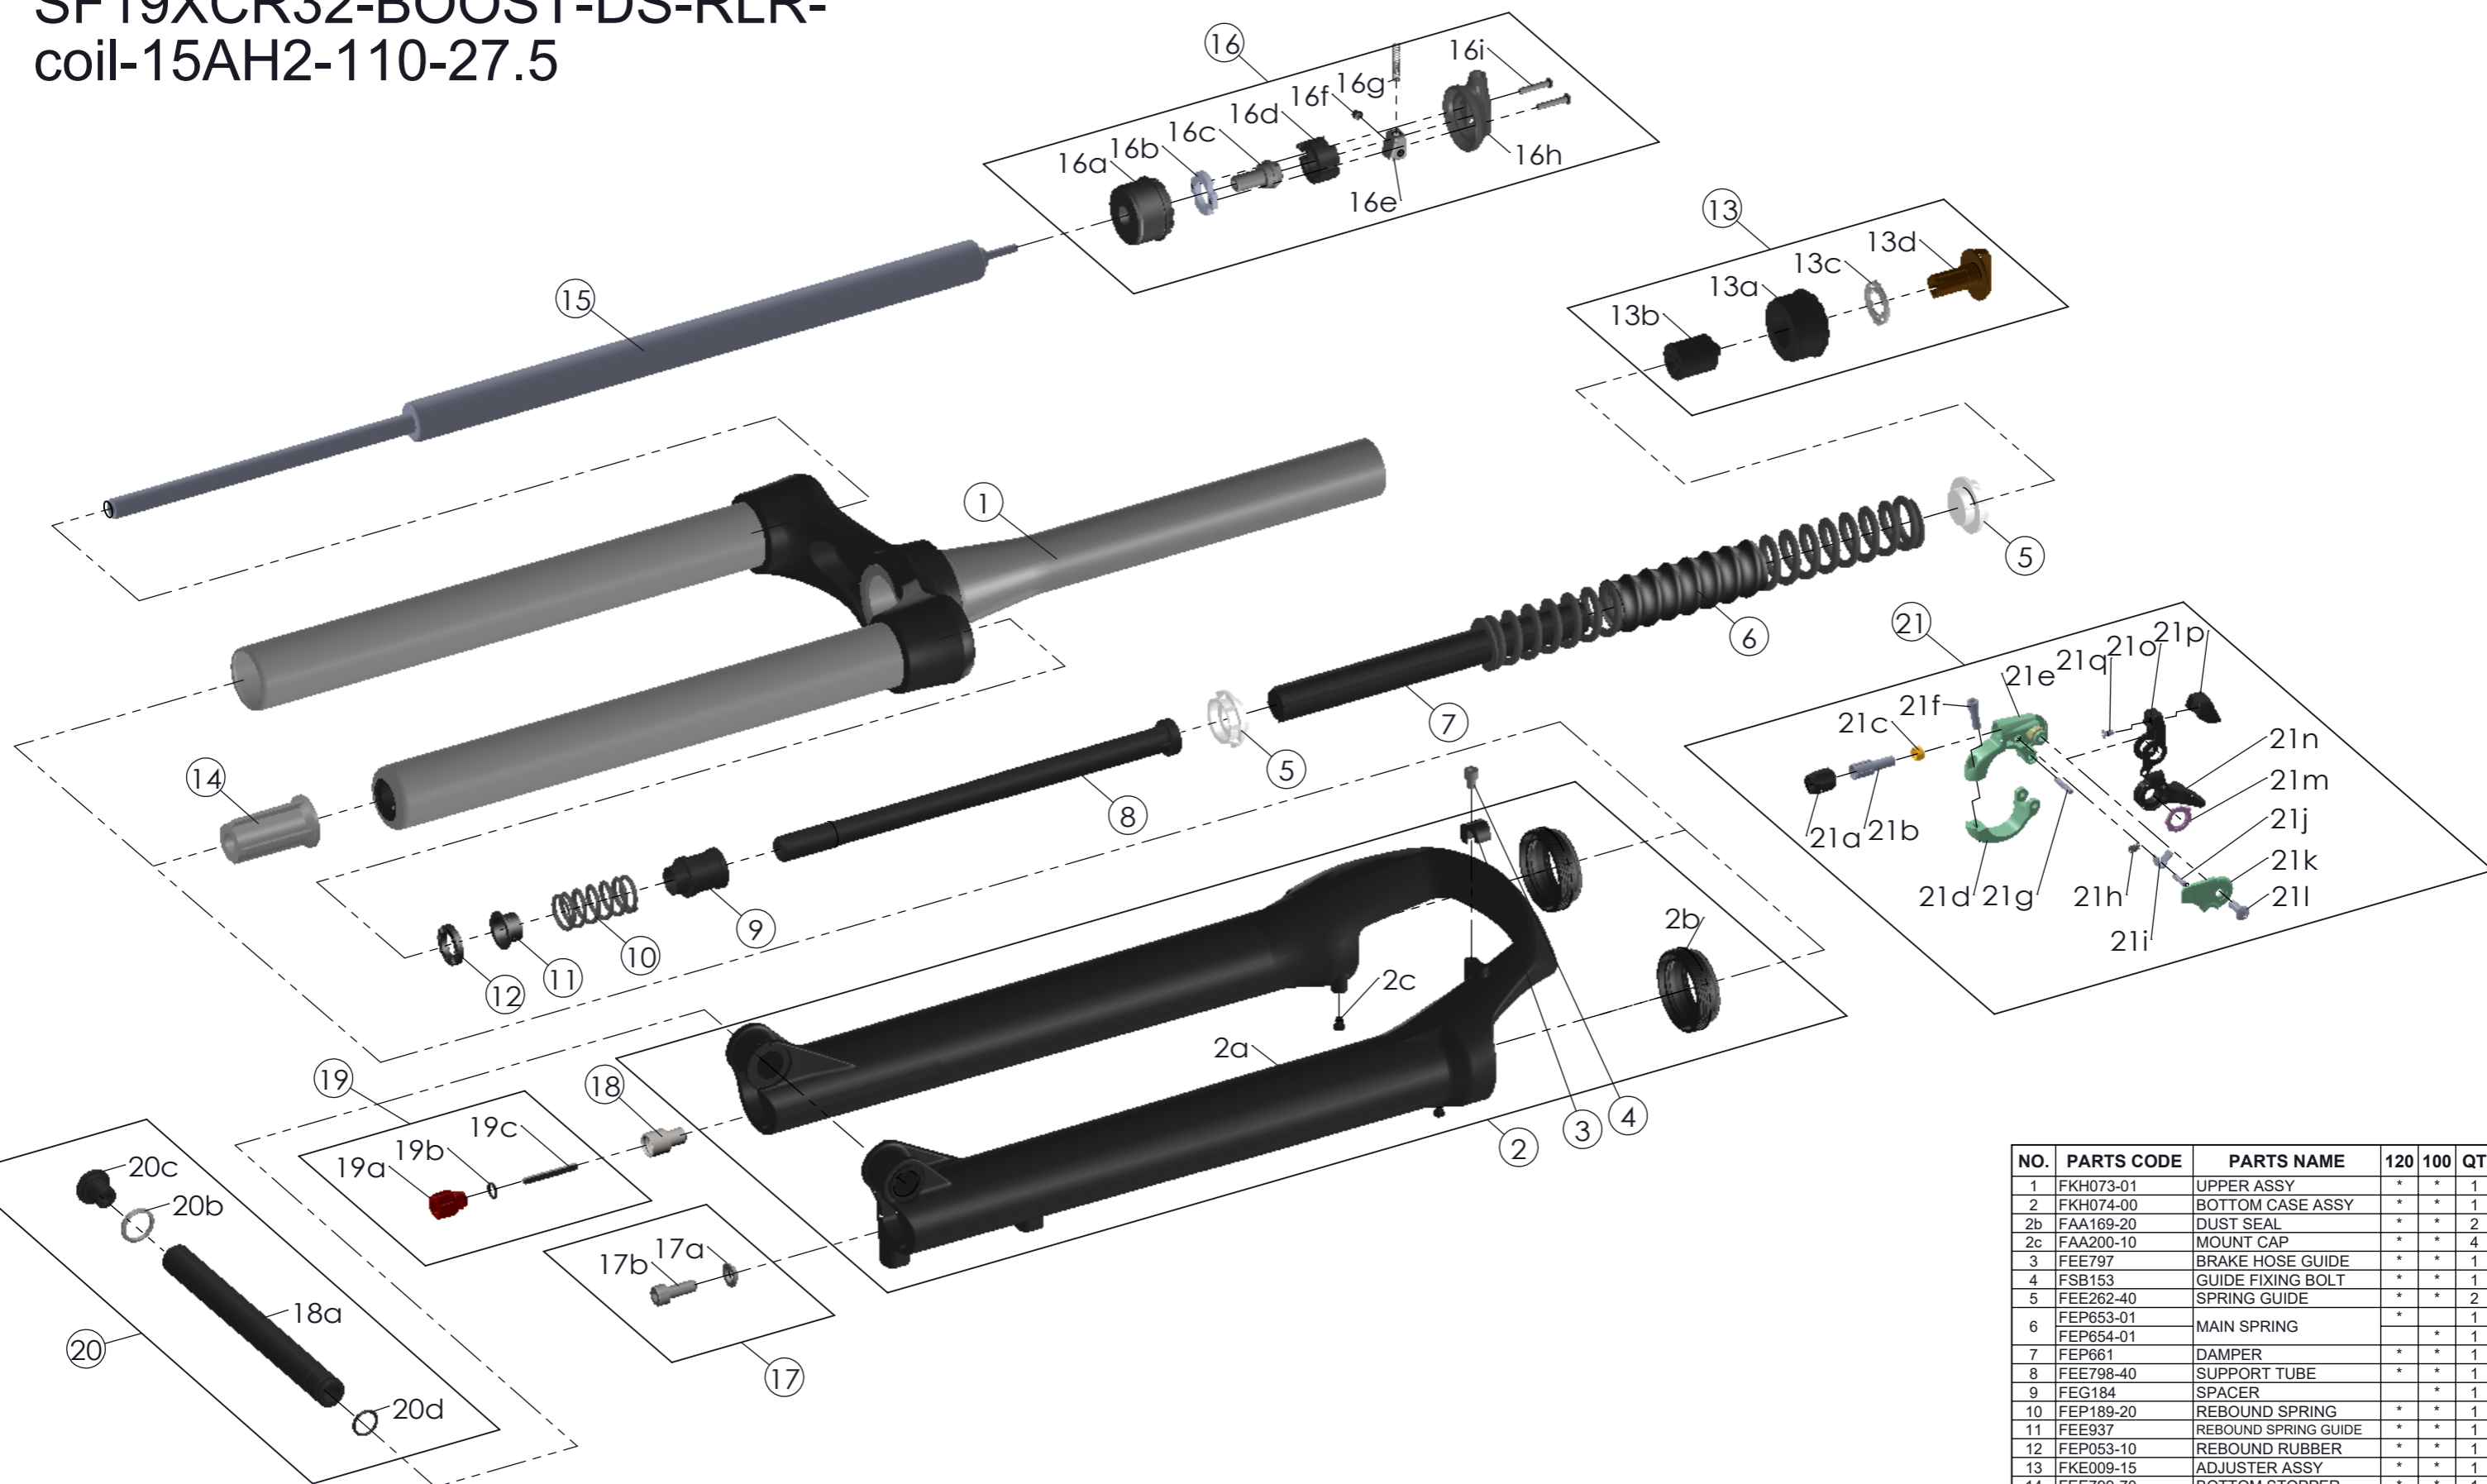

SF SUNTOUR

SF19XCR32-BOOST-DS-RLR-
coil-15AH2-110-27.5

Date	2018.-8.-9	Version	3
Amended	2018.12.-3		

NO.	PARTS CODE	PARTS NAME	120	100	QT
1	FKH073-01	UPPER ASSY	*	*	1
2	FKH074-00	BOTTOM CASE ASSY	*	*	1
2b	FAA169-20	DUST SEAL	*	*	2
2c	FAA200-10	MOUNT CAP	*	*	4
3	FEE797	BRAKE HOSE GUIDE	*	*	1
4	FSB153	GUIDE FIXING BOLT	*	*	1
5	FEE262-40	SPRING GUIDE	*	*	2
6	FEP653-01	MAIN SPRING	*	*	1
	FEP654-01		*	*	1
7	FEP661	DAMPER	*	*	1
8	FEE798-40	SUPPORT TUBE	*	*	1
9	FEG184	SPACER	*	*	1
10	FEP189-20	REBOUND SPRING	*	*	1
11	FEE937	REBOUND SPRING GUIDE	*	*	1
12	FEP053-10	REBOUND RUBBER	*	*	1
13	FKE009-15	ADJUSTER ASSY	*	*	1
14	FEE799-70	BOTTOM STOPPER	*	*	1
15	FUN083-10	RL-R UNIT	*	*	1
16	FKE310-08	FKE310-08	*	*	1
17	FKA044	FIXING BOLT SET	*	*	1
18	FSB058	DAMPER FIXING BOLT	*	*	1
19	FKA004-30	DAMPER KNOB ASSY	*	*	1
20	FKA117-00	15AH2-110 THRU AXLE SET	*	*	1
21	SL15SC-RLO	REMOTE LEVER ASSY	*	*	1