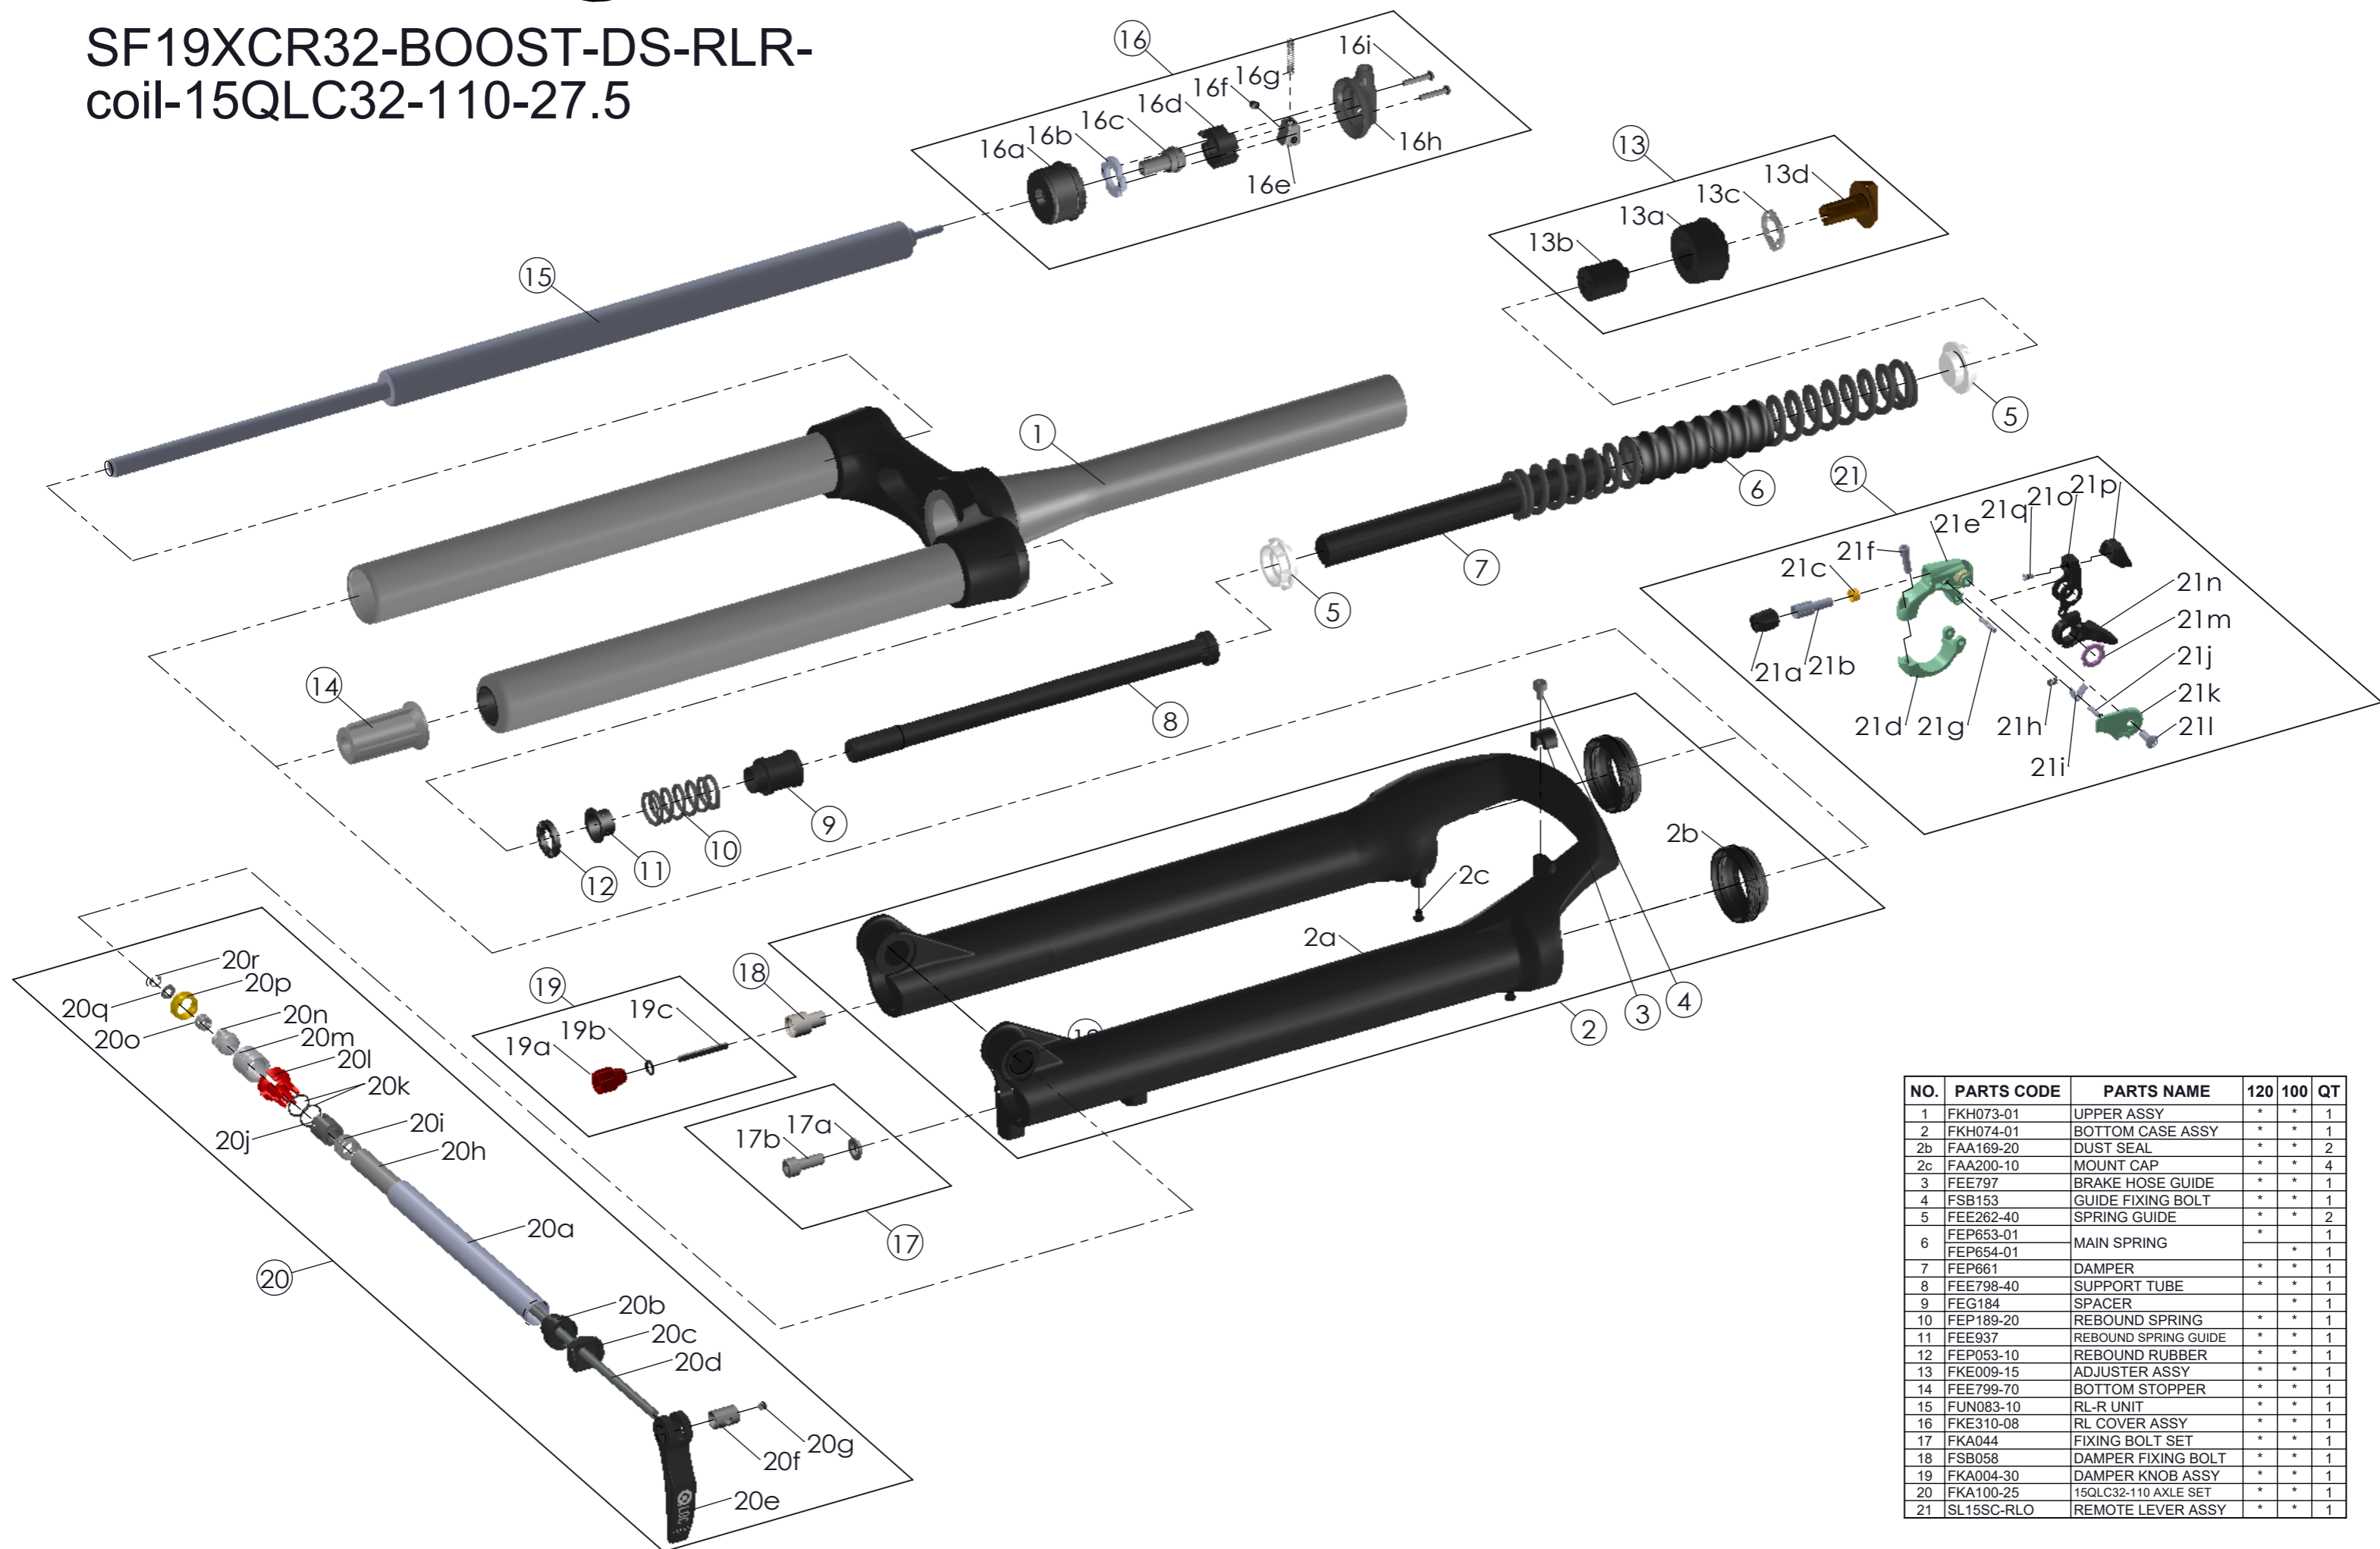

SUNTOUR

SF19XCR32-BOOST-DS-RLR-
coil-15QLC32-110-27.5

Date	2018.-8.-9	Version	2
Amended	2018.12.-3		

NO.	PARTS CODE	PARTS NAME	120	100	QT
1	FKH073-01	UPPER ASSY	*	*	1
2	FKH074-01	BOTTOM CASE ASSY	*	*	1
2b	FAA169-20	DUST SEAL	*	*	2
2c	FAA200-10	MOUNT CAP	*	*	4
3	FEE797	BRAKE HOSE GUIDE	*	*	1
4	FSB153	GUIDE FIXING BOLT	*	*	1
5	FEE262-40	SPRING GUIDE	*	*	2
6	FEP653-01	MAIN SPRING	*	*	1
	FEP654-01		*	*	1
7	FEP661	DAMPER	*	*	1
8	FEE798-40	SUPPORT TUBE	*	*	1
9	FEG184	SPACER	*	*	1
10	FEP189-20	REBOUND SPRING	*	*	1
11	FEE937	REBOUND SPRING GUIDE	*	*	1
12	FEP053-10	REBOUND RUBBER	*	*	1
13	FKE009-15	ADJUSTER ASSY	*	*	1
14	FEE799-70	BOTTOM STOPPER	*	*	1
15	FUN083-10	RL-R UNIT	*	*	1
16	FKE310-08	RL COVER ASSY	*	*	1
17	FKA044	FIXING BOLT SET	*	*	1
18	FSB058	DAMPER FIXING BOLT	*	*	1
19	FKA004-30	DAMPER KNOB ASSY	*	*	1
20	FKA100-25	15QLC32-110 AXLE SET	*	*	1
21	SL15SC-RLO	REMOTE LEVER ASSY	*	*	1