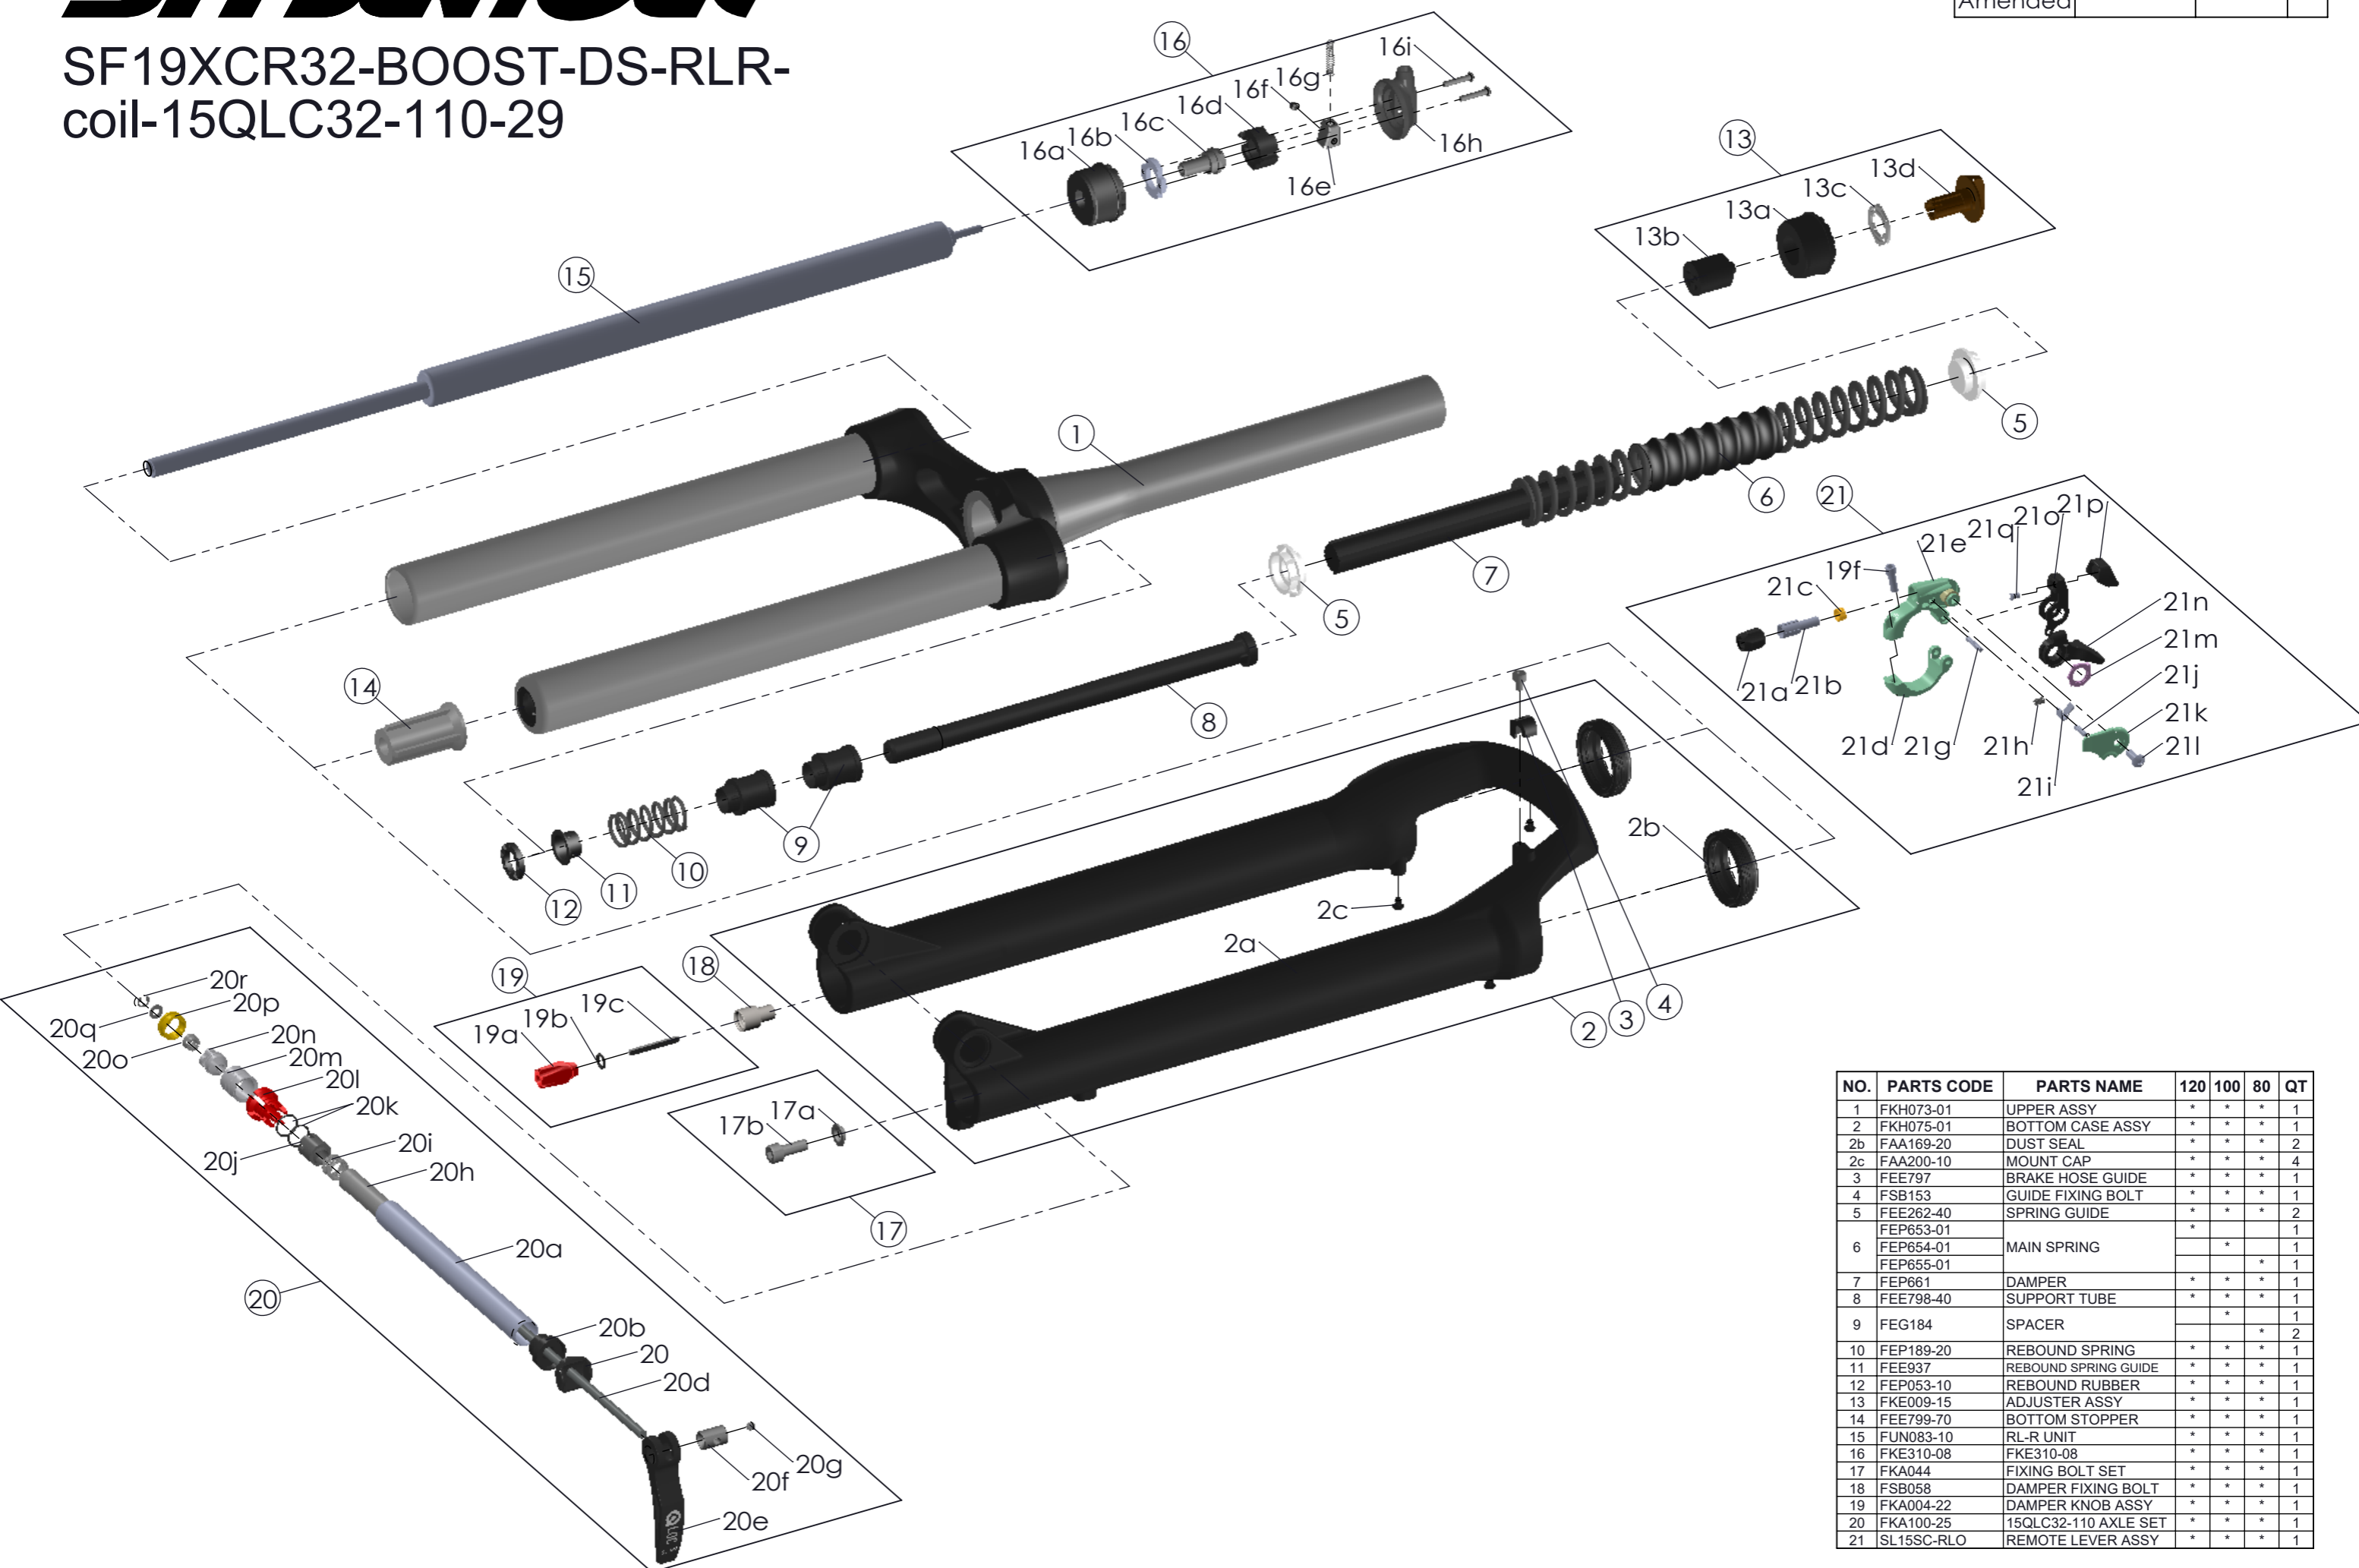

SR SUNTOUR

SF19XCR32-BOOST-DS-RLR-
coil-15QLC32-110-29

Date	2018.-8.-9	Version	0
Amended			

NO.	PARTS CODE	PARTS NAME	120	100	80	QT
1	FKH073-01	UPPER ASSY	*	*	*	1
2	FKH075-01	BOTTOM CASE ASSY	*	*	*	1
2b	FAA169-20	DUST SEAL	*	*	*	2
2c	FAA200-10	MOUNT CAP	*	*	*	4
3	FEE797	BRAKE HOSE GUIDE	*	*	*	1
4	FSB153	GUIDE FIXING BOLT	*	*	*	1
5	FEE262-40	SPRING GUIDE	*	*	*	2
	FEP653-01		*	*	*	1
6	FEP654-01	MAIN SPRING		*		1
	FEP655-01			*	*	1
7	FEP661	DAMPER	*	*	*	1
8	FEE798-40	SUPPORT TUBE	*	*	*	1
9	FEG184	SPACER		*		1
				*	*	2
10	FEP189-20	REBOUND SPRING	*	*	*	1
11	FEE937	REBOUND SPRING GUIDE	*	*	*	1
12	FEP053-10	REBOUND RUBBER	*	*	*	1
13	FKE009-15	ADJUSTER ASSY	*	*	*	1
14	FEE799-70	BOTTOM STOPPER	*	*	*	1
15	FUN083-10	RL-R UNIT	*	*	*	1
16	FKE310-08	FKE310-08	*	*	*	1
17	FKA044	FIXING BOLT SET	*	*	*	1
18	FSB058	DAMPER FIXING BOLT	*	*	*	1
19	FKA004-22	DAMPER KNOB ASSY	*	*	*	1
20	FKA100-25	15QLC32-110 AXLE SET	*	*	*	1
21	SL15SC-RLO	REMOTE LEVER ASSY	*	*	*	1