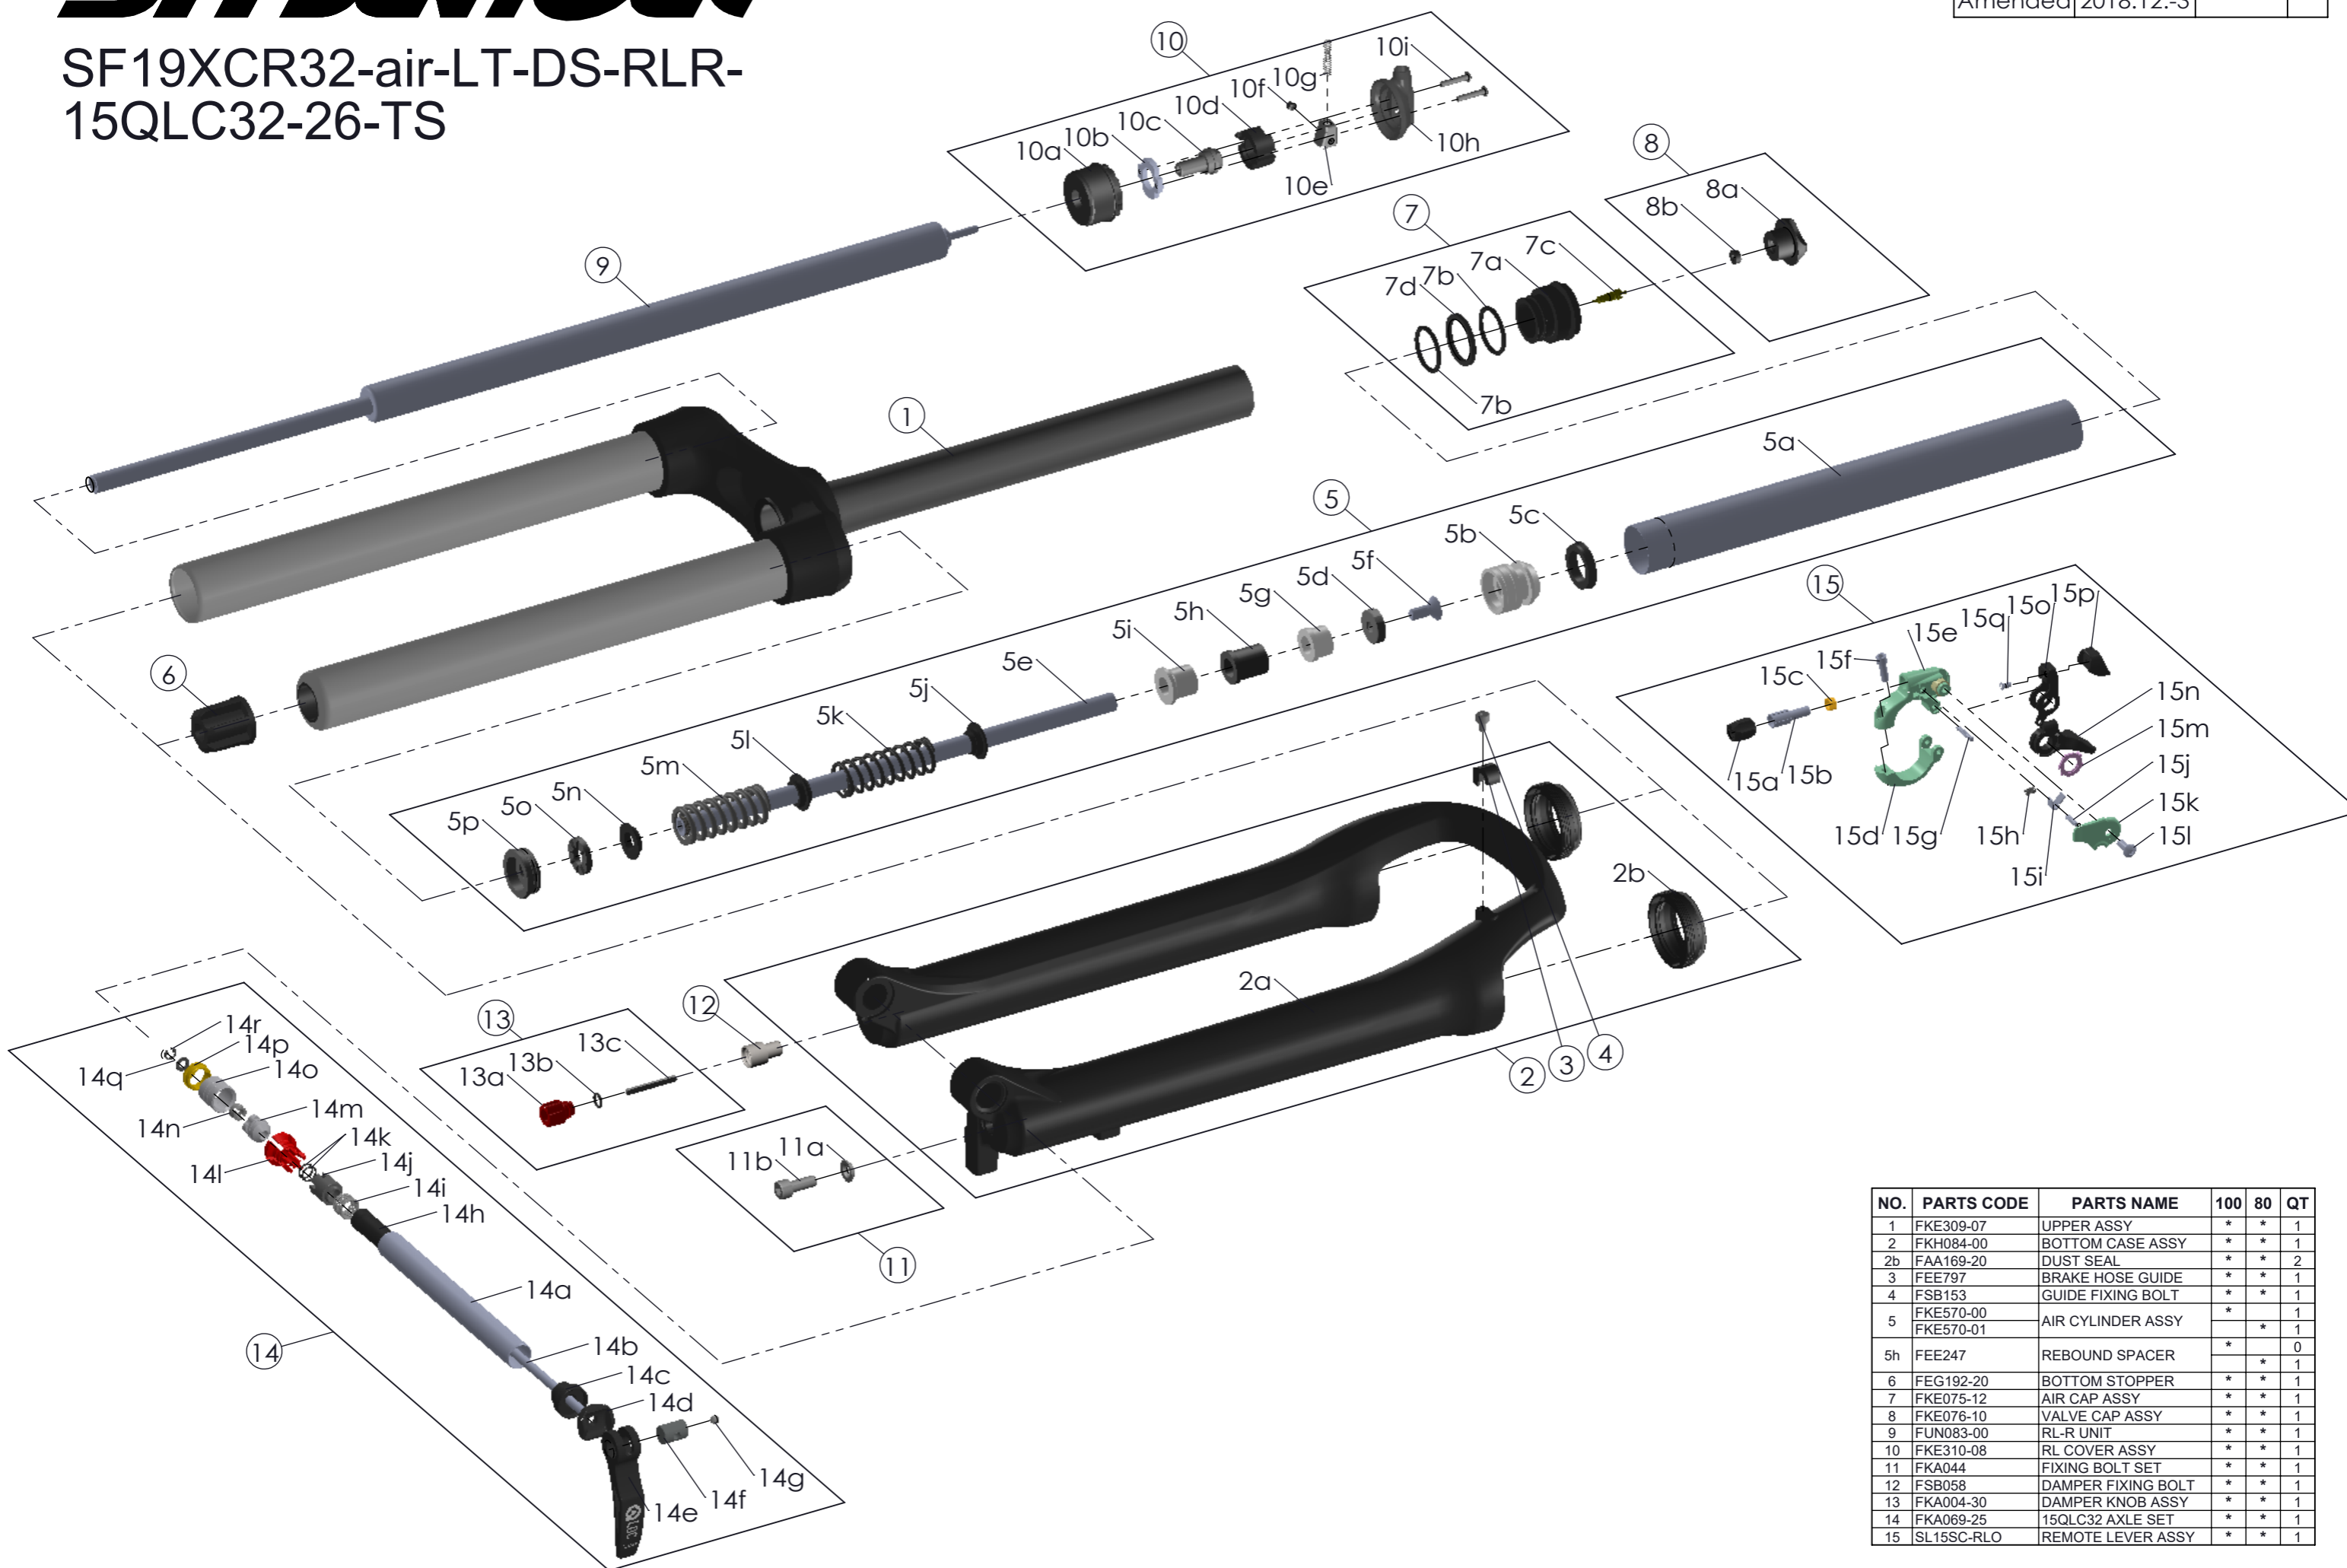

SUNTOUR

SF19XCR32-air-LT-DS-RLR-
15QLC32-26-TS

Date	2018.-9.-5	Version	1
Amended	2018.12.-3		

NO.	PARTS CODE	PARTS NAME	100	80	QT
1	FKE309-07	UPPER ASSY	*	*	1
2	FKH084-00	BOTTOM CASE ASSY	*	*	1
2b	FAA169-20	DUST SEAL	*	*	2
3	FEE797	BRAKE HOSE GUIDE	*	*	1
4	FSB153	GUIDE FIXING BOLT	*	*	1
5	FKE570-00 FKE570-01	AIR CYLINDER ASSY	*	*	1
5h	FEE247	REBOUND SPACER	*	*	0
6	FEG192-20	BOTTOM STOPPER	*	*	1
7	FKE075-12	AIR CAP ASSY	*	*	1
8	FKE076-10	VALVE CAP ASSY	*	*	1
9	FUN083-00	RL-R UNIT	*	*	1
10	FKE310-08	RL COVER ASSY	*	*	1
11	FKA044	FIXING BOLT SET	*	*	1
12	FSB058	DAMPER FIXING BOLT	*	*	1
13	FKA004-30	DAMPER KNOB ASSY	*	*	1
14	FKA069-25	15QLC32 AXLE SET	*	*	1
15	SL15SC-RLO	REMOTE LEVER ASSY	*	*	1