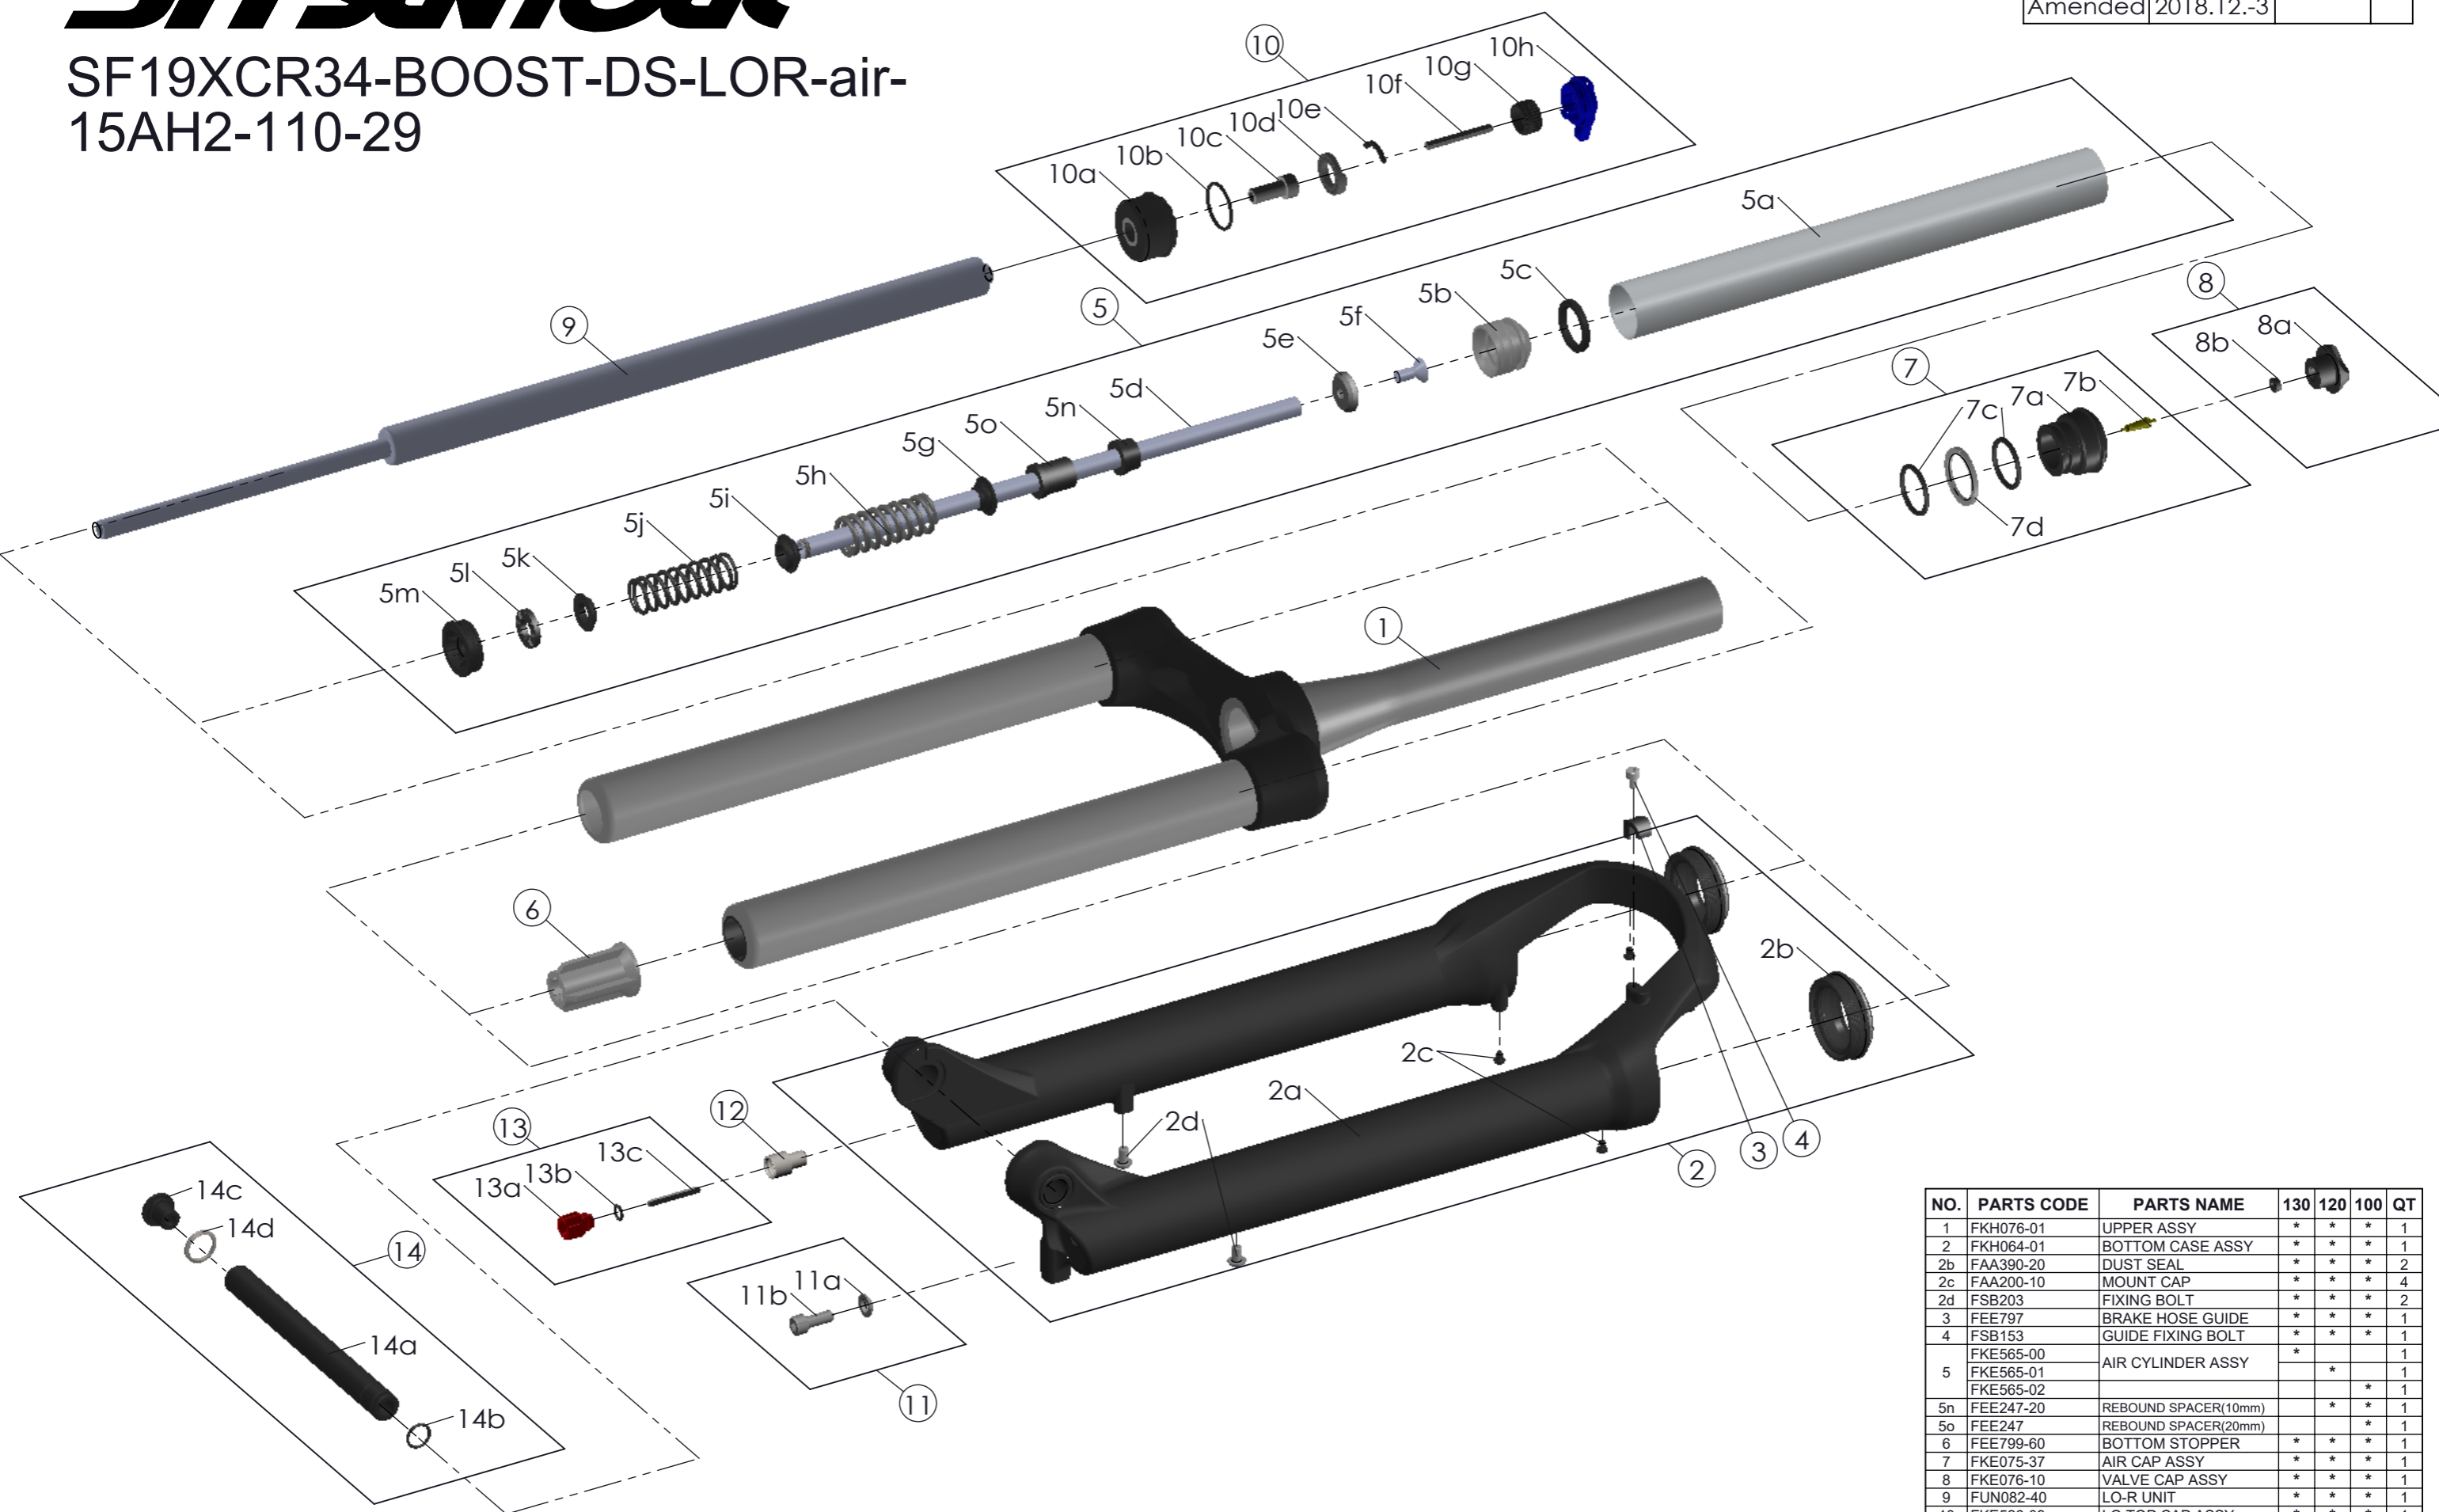

SUNTOUR

SF19XCR34-BOOST-DS-LOR-air-15AH2-110-29

Date	2018.-8.20	Version	2
Amended	2018.12.-3		

NO.	PARTS CODE	PARTS NAME	130	120	100	QT
1	FKH076-01	UPPER ASSY	*	*	*	1
2	FKH064-01	BOTTOM CASE ASSY	*	*	*	1
2b	FAA390-20	DUST SEAL	*	*	*	2
2c	FAA200-10	MOUNT CAP	*	*	*	4
2d	FSB203	FIXING BOLT	*	*	*	2
3	FEE797	BRAKE HOSE GUIDE	*	*	*	1
4	FSB153	GUIDE FIXING BOLT	*	*	*	1
5	FKE565-00	AIR CYLINDER ASSY	*	*	*	1
	FKE565-01			*	*	1
	FKE565-02			*	*	1
5n	FEE247-20	REBOUND SPACER(10mm)		*	*	1
5o	FEE247	REBOUND SPACER(20mm)		*	*	1
6	FEE799-60	BOTTOM STOPPER	*	*	*	1
7	FKE075-37	AIR CAP ASSY	*	*	*	1
8	FKE076-10	VALVE CAP ASSY	*	*	*	1
9	FUN082-40	LO-R UNIT	*	*	*	1
10	FKE526-09	LO TOP CAP ASSY	*	*	*	1
11	FKA044	FIXING BOLT SET	*	*	*	1
12	FSB058	DAMPER FIXING BOLT	*	*	*	1
13	FKA004-30	DAMPER KNOB ASSY	*	*	*	1
14	FKA117-00	15AH2-110 AXLE SET	*	*	*	1