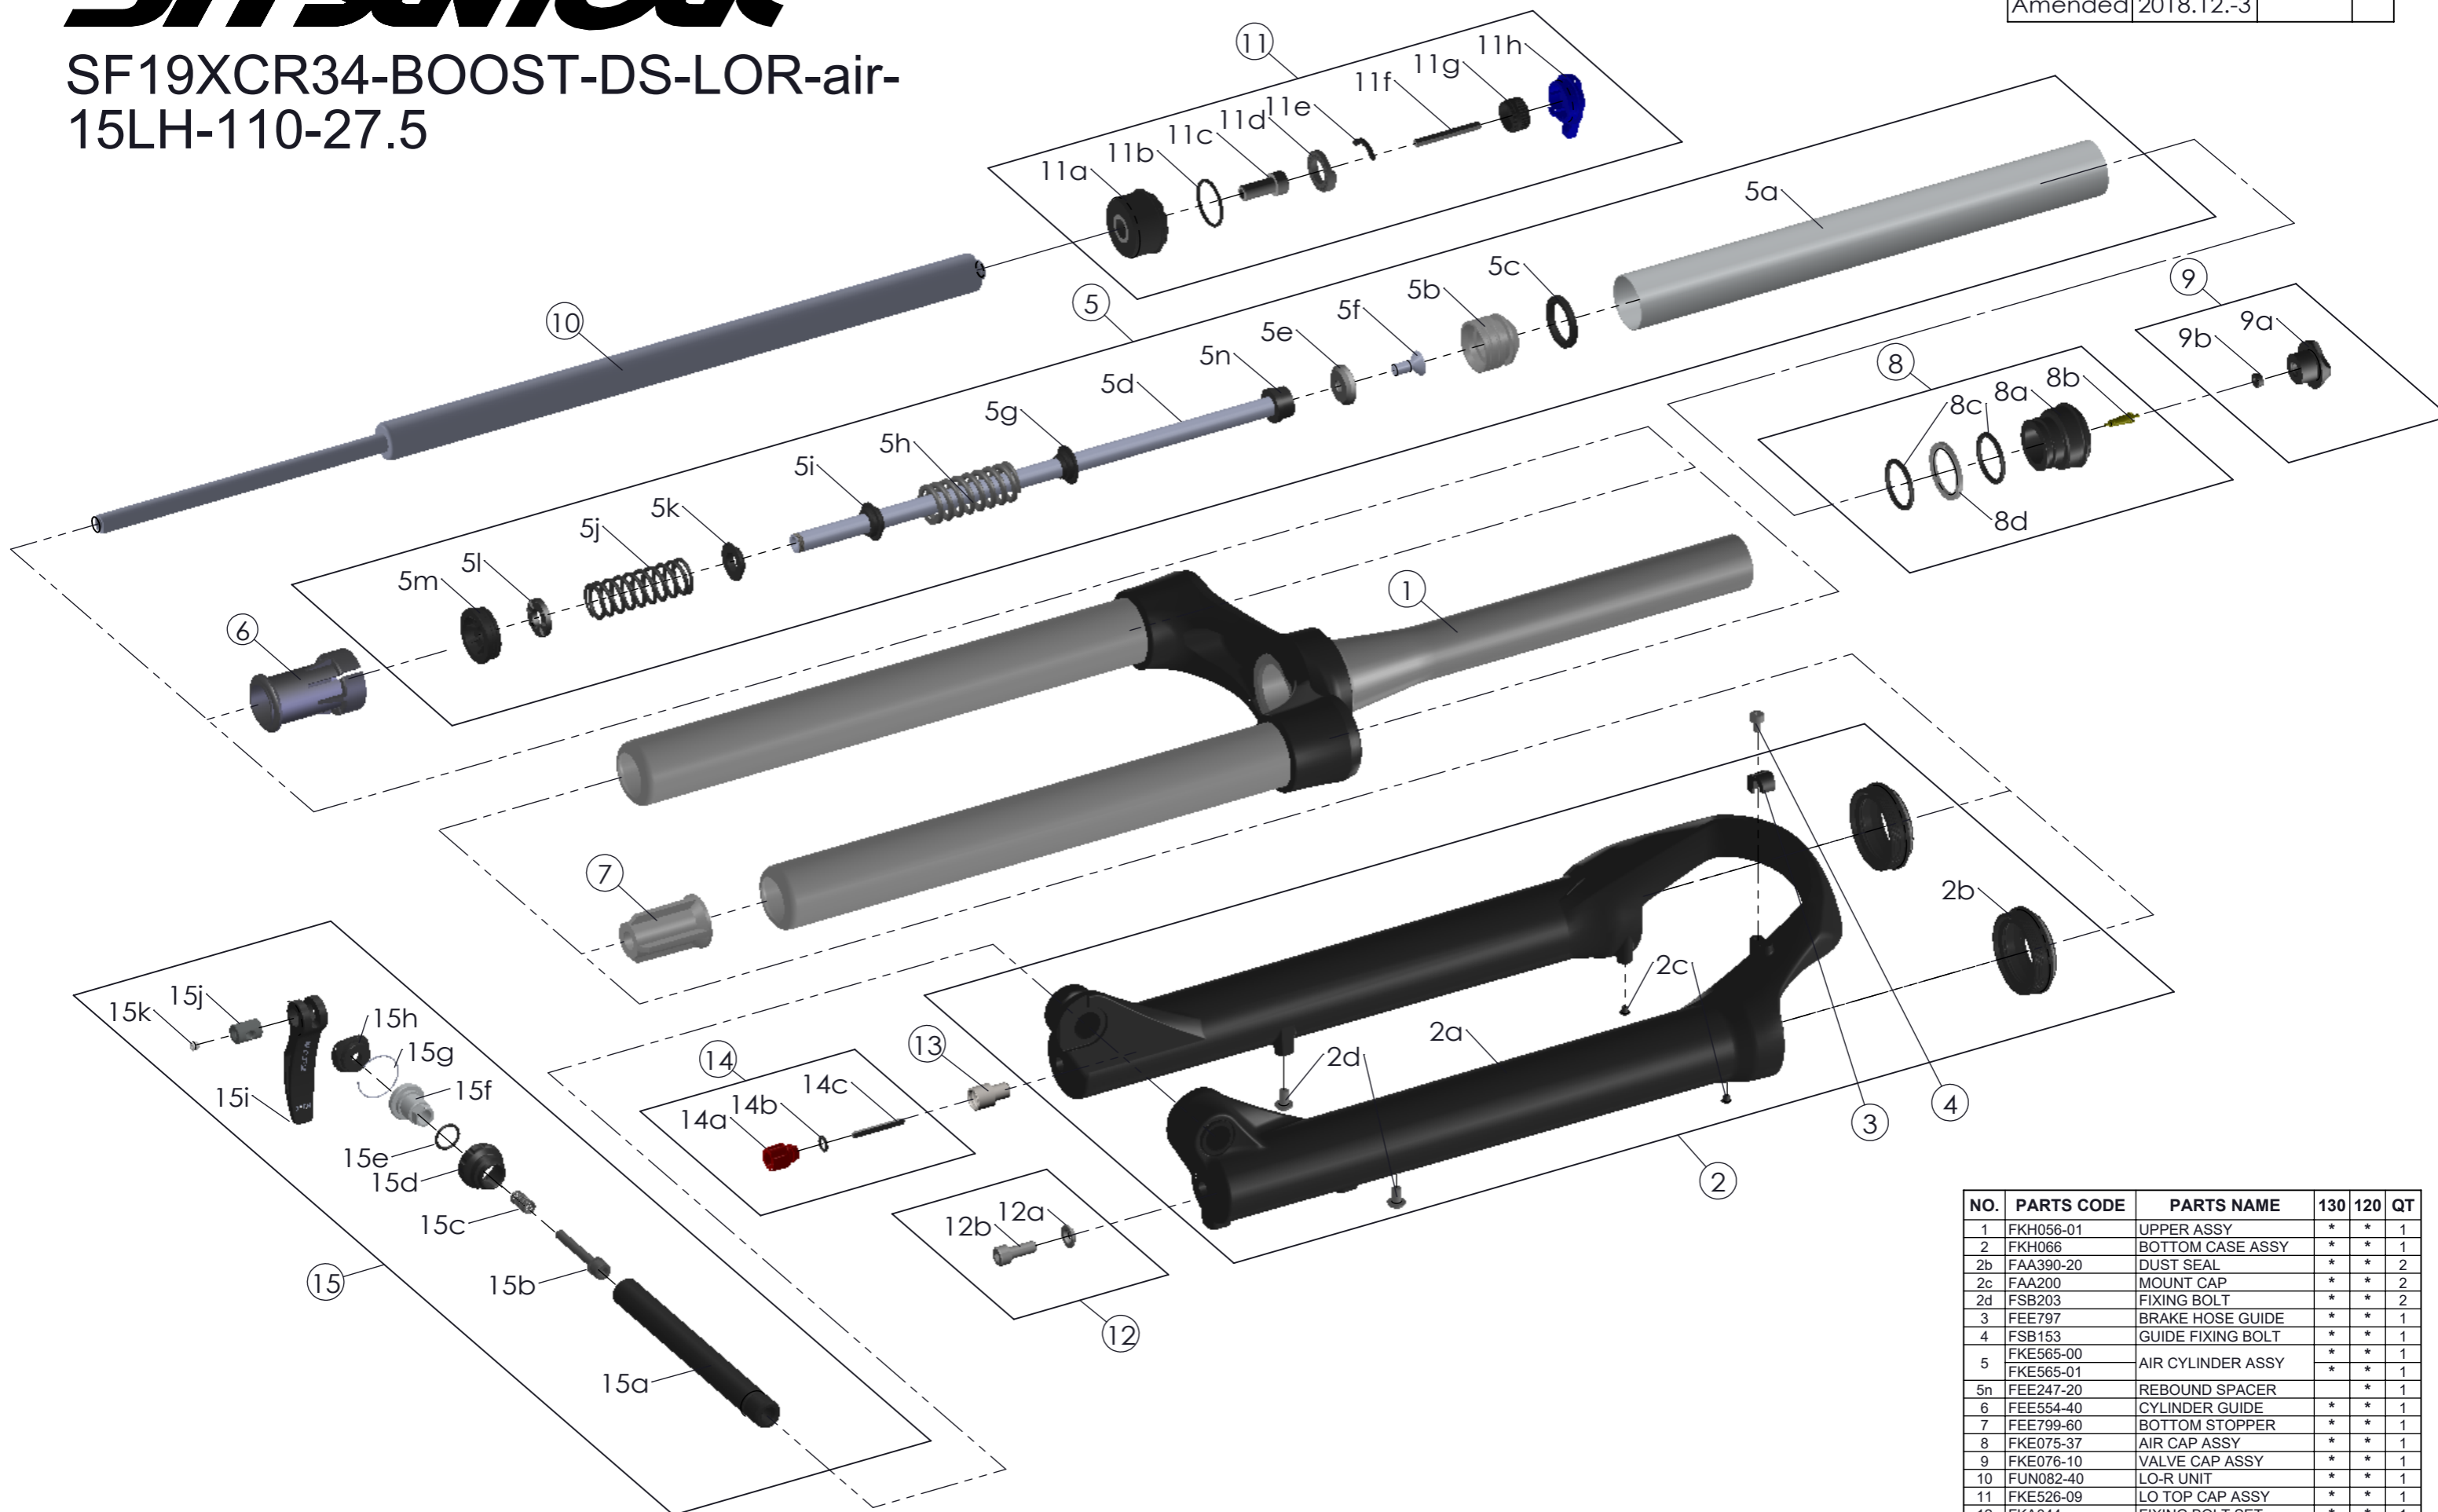

SUNTOUR

SF19XCR34-BOOST-DS-LOR-air-15LH-110-27.5

Date	2018.-6.28	Version	2
Amended	2018.12.-3		

NO.	PARTS CODE	PARTS NAME	130	120	QT
1	FKH056-01	UPPER ASSY	*	*	1
2	FKH066	BOTTOM CASE ASSY	*	*	1
2b	FAA390-20	DUST SEAL	*	*	2
2c	FAA200	MOUNT CAP	*	*	2
2d	FSB203	FIXING BOLT	*	*	2
3	FEE797	BRAKE HOSE GUIDE	*	*	1
4	FSB153	GUIDE FIXING BOLT	*	*	1
5	FKE565-00	AIR CYLINDER ASSY	*	*	1
	FKE565-01		*	*	1
5n	FEE247-20	REBOUND SPACER	*	*	1
6	FEE554-40	CYLINDER GUIDE	*	*	1
7	FEE799-60	BOTTOM STOPPER	*	*	1
8	FKE075-37	AIR CAP ASSY	*	*	1
9	FKE076-10	VALVE CAP ASSY	*	*	1
10	FUN082-40	LO-R UNIT	*	*	1
11	FKE526-09	LO TOP CAP ASSY	*	*	1
12	FKA044	FIXING BOLT SET	*	*	1
13	FSB058	DAMPER FIXING BOLT	*	*	1
14	FKA004-30	DAMPER KNOB ASSY	*	*	1
15	FKA116-02	15LH-110 AXLE SET	*	*	1