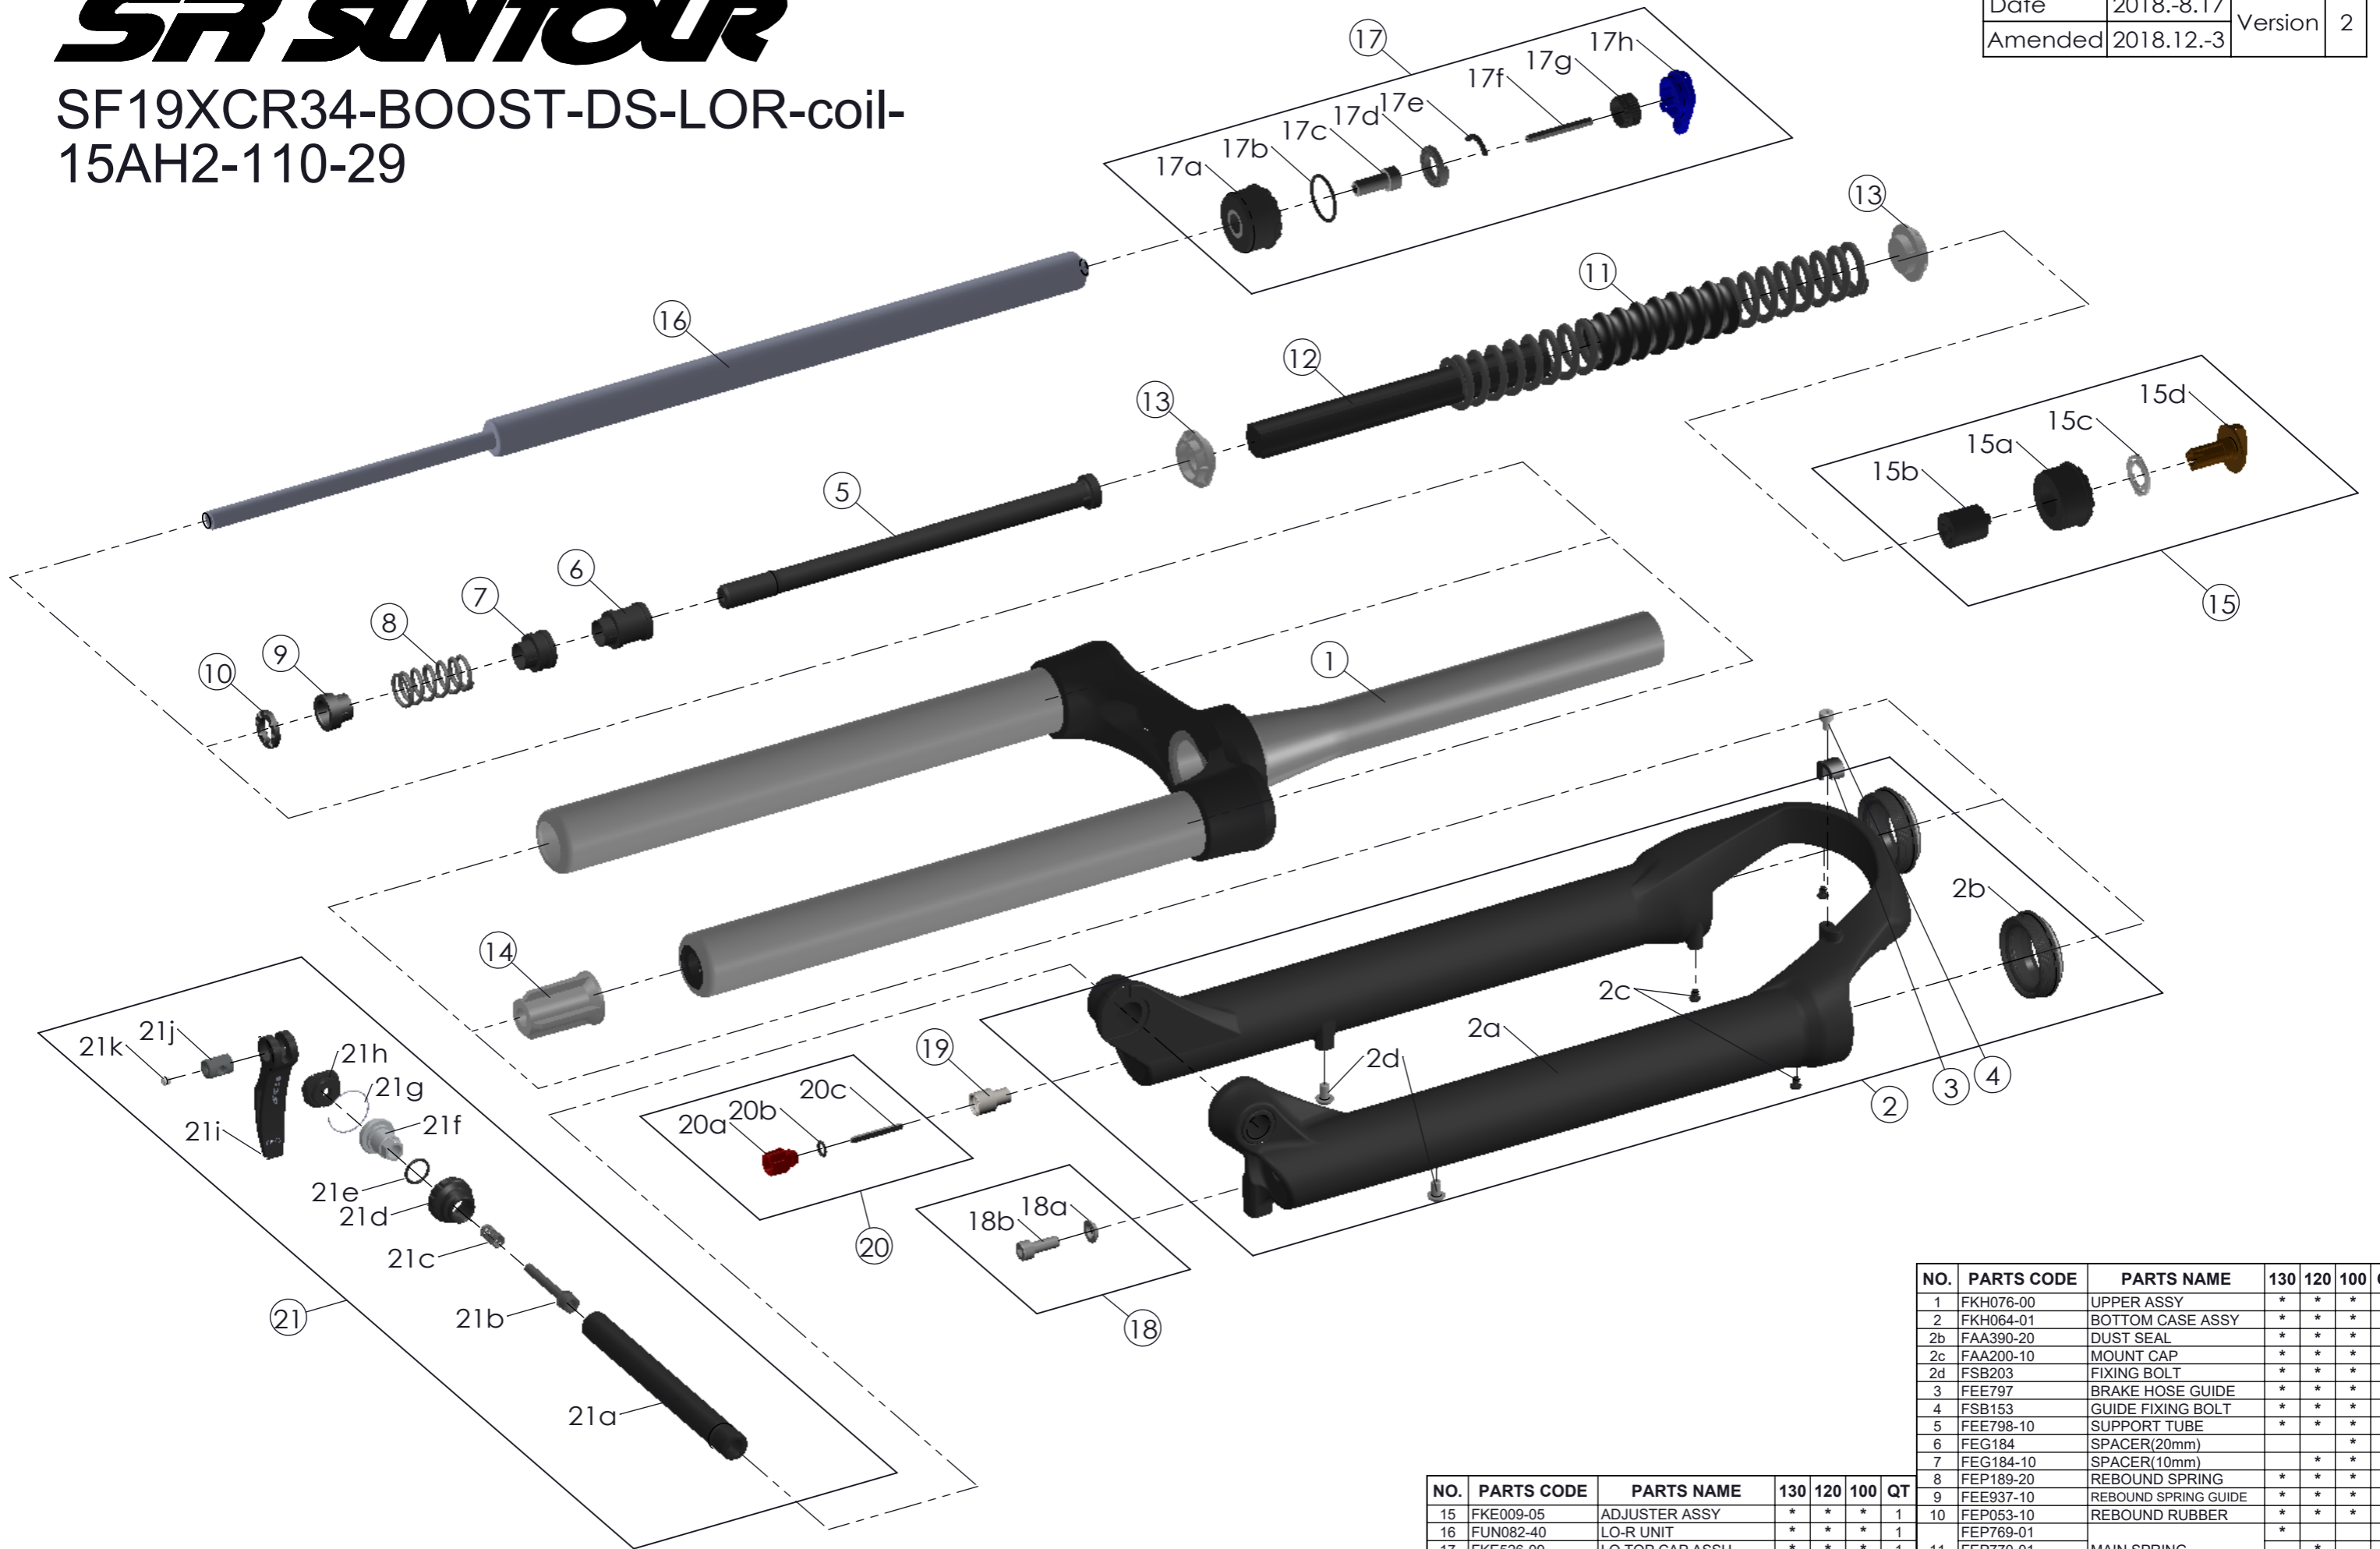

## SF19XCR34-BOOST-DS-LOR-coil-15AH2-110-29

|         |            |         |   |
|---------|------------|---------|---|
| Date    | 2018.-8.17 | Version | 2 |
| Amended | 2018.12.-3 |         |   |

| NO. | PARTS CODE | PARTS NAME           | 130 | 120 | 100 | QT |
|-----|------------|----------------------|-----|-----|-----|----|
| 1   | FKH076-00  | UPPER ASSY           | *   | *   | *   | 1  |
| 2   | FKH064-01  | BOTTOM CASE ASSY     | *   | *   | *   | 1  |
| 2b  | FAA390-20  | DUST SEAL            | *   | *   | *   | 2  |
| 2c  | FAA200-10  | MOUNT CAP            | *   | *   | *   | 4  |
| 2d  | FSB203     | FIXING BOLT          | *   | *   | *   | 2  |
| 3   | FEE797     | BRAKE HOSE GUIDE     | *   | *   | *   | 1  |
| 4   | FSB153     | GUIDE FIXING BOLT    | *   | *   | *   | 1  |
| 5   | FEE798-10  | SUPPORT TUBE         | *   | *   | *   | 1  |
| 6   | FEG184     | SPACER(20mm)         |     |     | *   | 1  |
| 7   | FEG184-10  | SPACER(10mm)         |     | *   | *   | 1  |
| 8   | FEP189-20  | REBOUND SPRING       | *   | *   | *   | 1  |
| 9   | FEE937-10  | REBOUND SPRING GUIDE | *   | *   | *   | 1  |
| 10  | FEP053-10  | REBOUND RUBBER       | *   | *   | *   | 1  |
|     | FEP769-01  |                      | *   | *   | *   | 1  |
| 11  | FEP770-01  | MAIN SPRING          |     | *   | *   | 1  |
|     | FEP771-01  |                      |     | *   | *   | 1  |
| 12  | FEP775     | DAMPER               | *   | *   | *   | 1  |
| 13  | FEE262-60  | SPRING GUIDE         | *   | *   | *   | 2  |
| 14  | FEE799-50  | BOTTOM STOPPER       | *   | *   | *   | 1  |
| 15  | FKE009-05  | ADJUSTER ASSY        | *   | *   | *   | 1  |
| 16  | FUN082-40  | LO-R UNIT            | *   | *   | *   | 1  |
| 17  | FKE526-09  | LO TOP CAP ASSU      | *   | *   | *   | 1  |
| 18  | FKA044     | FIXING BOLT SET      | *   | *   | *   | 2  |
| 19  | FSB058     | DAMPER FIXING BOLT   | *   | *   | *   | 1  |
| 20  | FKA004-30  | DAMPER KNOB ASSY     | *   | *   | *   | 1  |
| 21  | FKA116-02  | 15LH-110 AXLE SET    | *   | *   | *   | 1  |