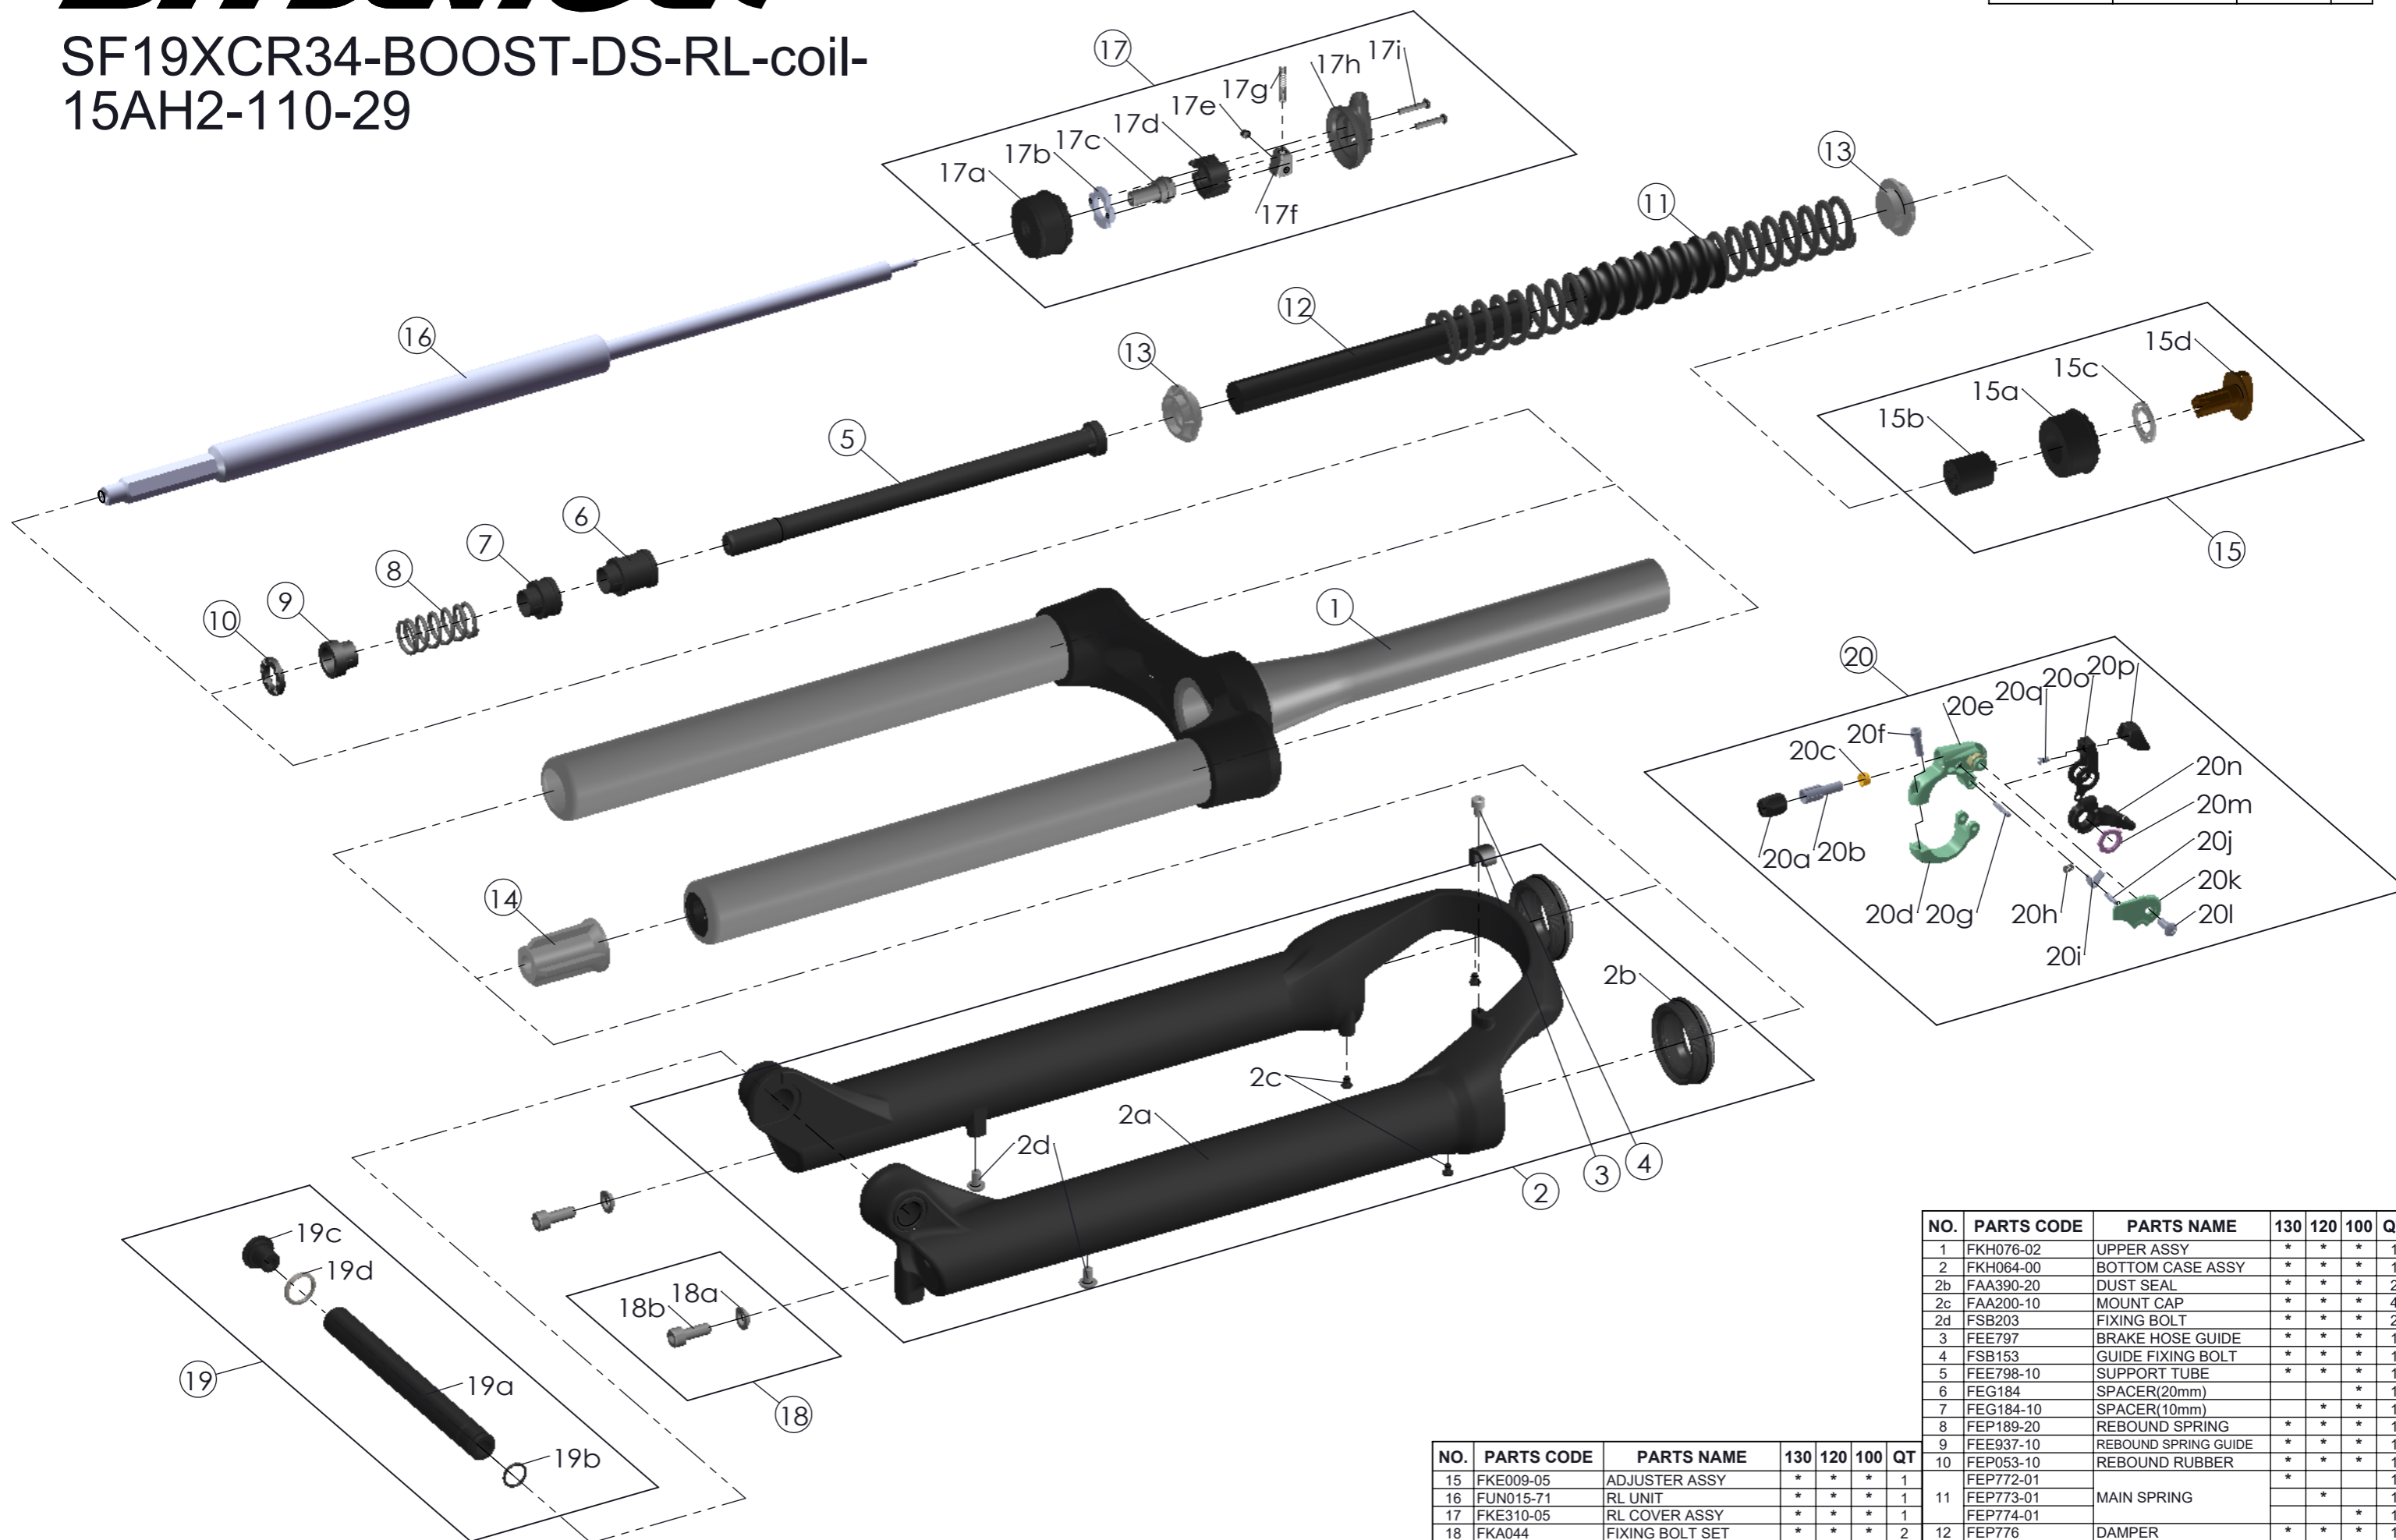

SR SUNTOUR

SF19XCR34-BOOST-DS-RL-coil-
15AH2-110-29

Date	2018.-8.17	Version	1
Amended	2018.10.30		

NO.	PARTS CODE	PARTS NAME	130	120	100	QT
1	FKH076-02	UPPER ASSY	*	*	*	1
2	FKH064-00	BOTTOM CASE ASSY	*	*	*	1
2b	FAA390-20	DUST SEAL	*	*	*	2
2c	FAA200-10	MOUNT CAP	*	*	*	4
2d	FSB203	FIXING BOLT	*	*	*	2
3	FEE797	BRAKE HOSE GUIDE	*	*	*	1
4	FSB153	GUIDE FIXING BOLT	*	*	*	1
5	FEE798-10	SUPPORT TUBE	*	*	*	1
6	FEG184	SPACER(20mm)			*	1
7	FEG184-10	SPACER(10mm)		*	*	1
8	FEP189-20	REBOUND SPRING	*	*	*	1
9	FEE937-10	REBOUND SPRING GUIDE	*	*	*	1
10	FEP053-10	REBOUND RUBBER	*	*	*	1
	FEP772-01		*			1
11	FEP773-01	MAIN SPRING		*		1
	FEP774-01				*	1
12	FEP776	DAMPER	*	*	*	1
13	FEE262-50	SPRING GUIDE	*	*	*	2
14	FEE799-50	BOTTOM STOPPER	*	*	*	1
15	FKE009-05	ADJUSTER ASSY	*	*	*	1
16	FUN015-71	RL UNIT	*	*	*	1
17	FKE310-05	RL COVER ASSY	*	*	*	1
18	FKA044	FIXING BOLT SET	*	*	*	2
19	FKA117-00	15AH2-110 AXLE SET	*	*	*	1
20	SL15SC-RLO	REMOTE LEVER ASSY	*	*	*	1