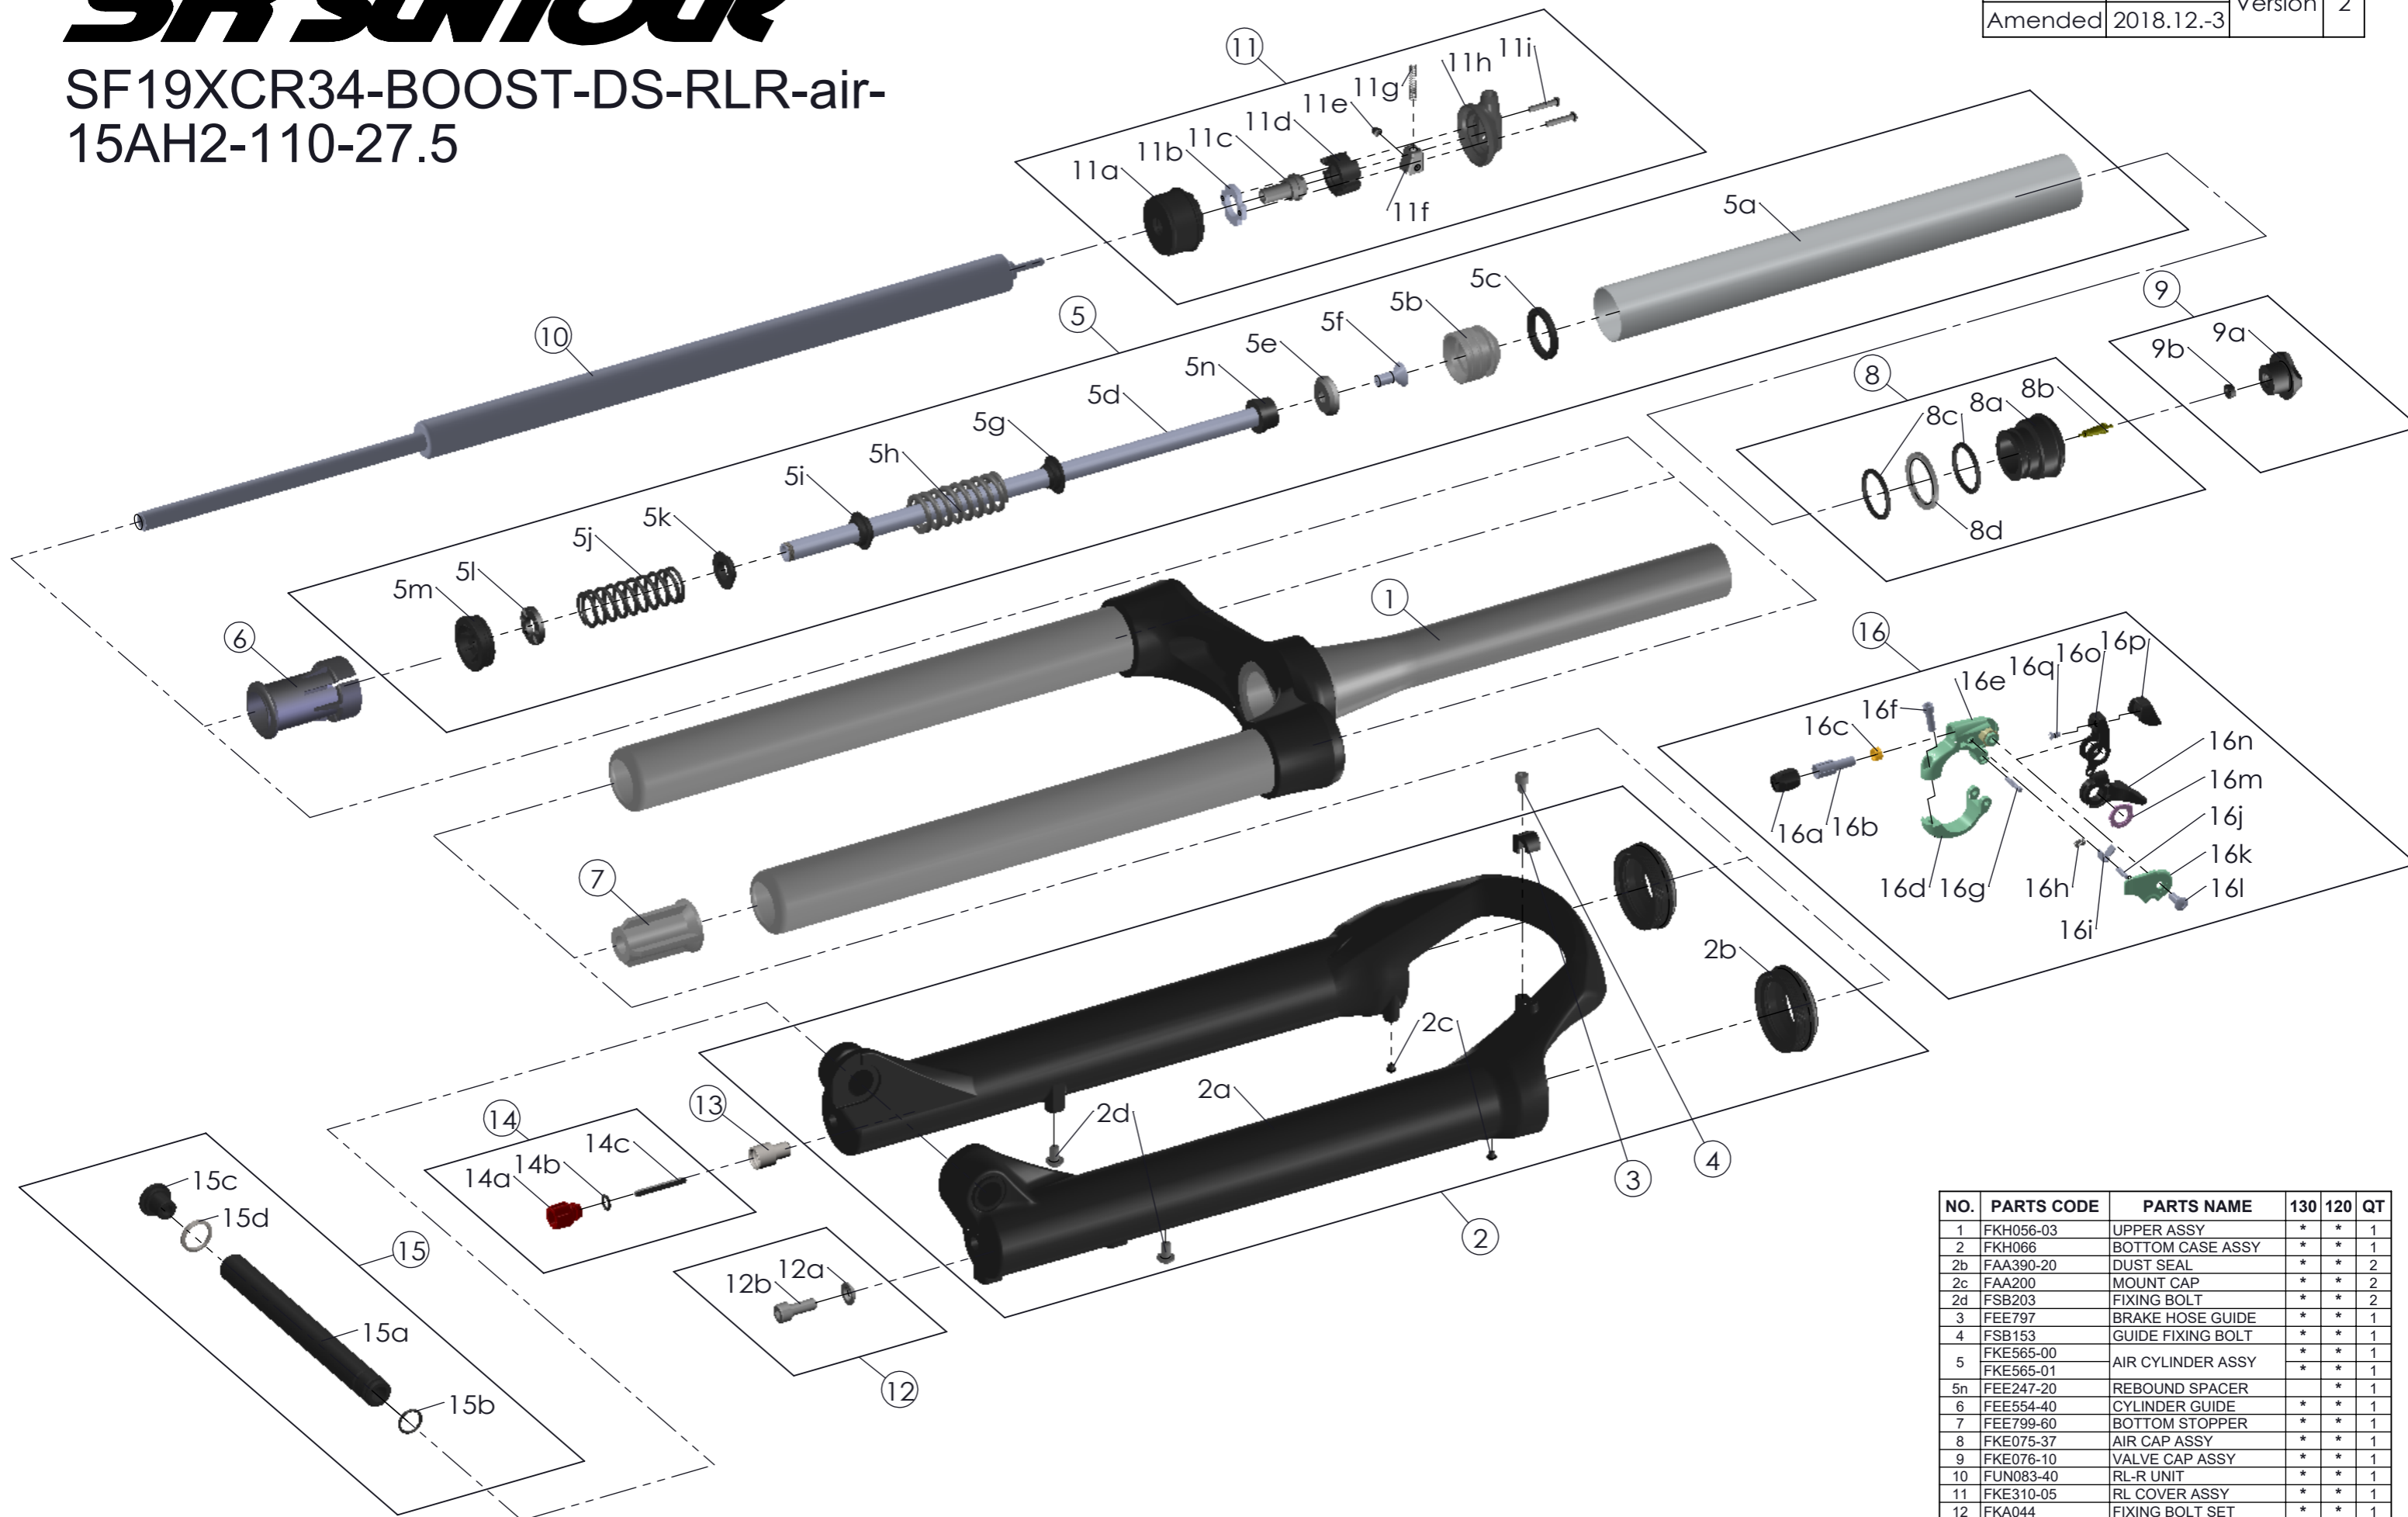

SR SUNTOUR

SF19XCR34-BOOST-DS-RLR-air-
15AH2-110-27.5

Date	2018.-6.28	Version	2
Amended	2018.12.-3		

NO.	PARTS CODE	PARTS NAME	130	120	QT
1	FKH056-03	UPPER ASSY	*	*	1
2	FKH066	BOTTOM CASE ASSY	*	*	1
2b	FAA390-20	DUST SEAL	*	*	2
2c	FAA200	MOUNT CAP	*	*	2
2d	FSB203	FIXING BOLT	*	*	2
3	FEE797	BRAKE HOSE GUIDE	*	*	1
4	FSB153	GUIDE FIXING BOLT	*	*	1
5	FKE565-00	AIR CYLINDER ASSY	*	*	1
5n	FEE247-20	REBOUND SPACER	*	*	1
6	FEE554-40	CYLINDER GUIDE	*	*	1
7	FEE799-60	BOTTOM STOPPER	*	*	1
8	FKE075-37	AIR CAP ASSY	*	*	1
9	FKE076-10	VALVE CAP ASSY	*	*	1
10	FUN083-40	RL-R UNIT	*	*	1
11	FKE310-05	RL COVER ASSY	*	*	1
12	FKA044	FIXING BOLT SET	*	*	1
13	FSB058	DAMPER FIXING BOLT	*	*	1
14	FKA004-30	DAMPER KNOB ASSY	*	*	1
15	FKA117-00	15AH2-110 AXLE SET	*	*	1
16	SL15SC-RLO	REMOTE LEVER ASSY	*	*	1