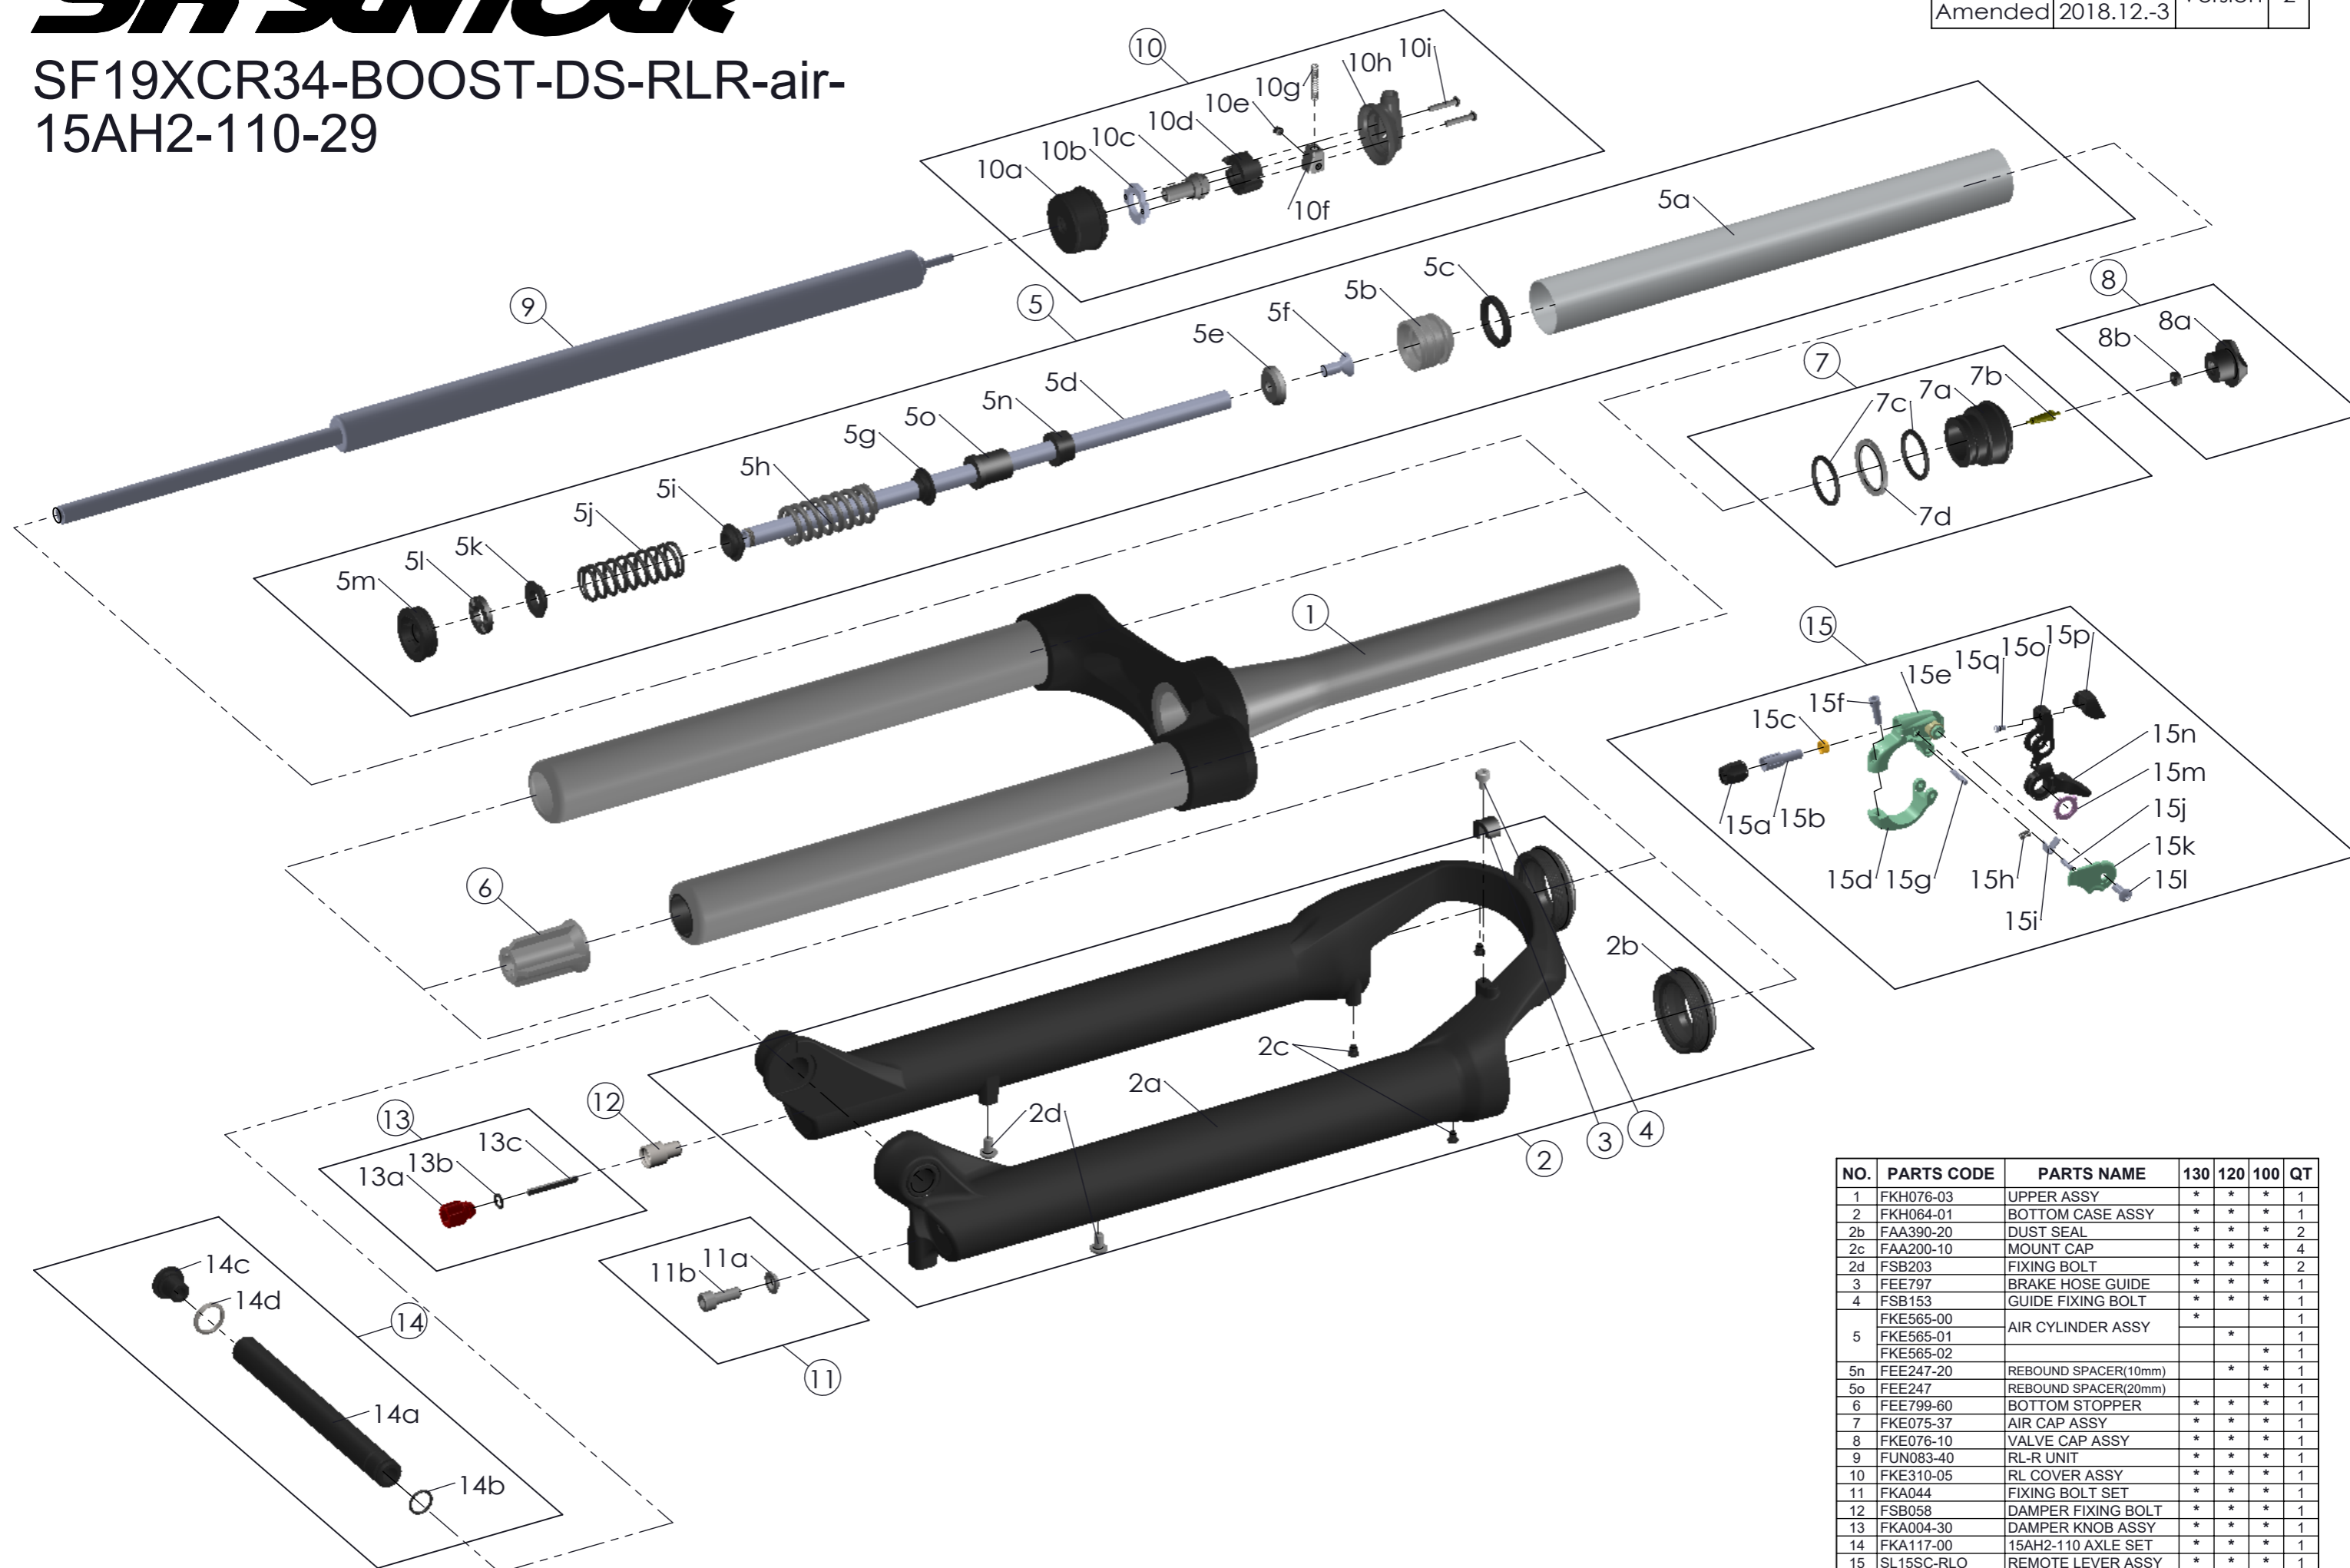

SUNTOUR

SF19XCR34-BOOST-DS-RLR-air-15AH2-110-29

Date	2018.-8.20	Version	2
Amended	2018.12.-3		

NO.	PARTS CODE	PARTS NAME	130	120	100	QT
1	FKH076-03	UPPER ASSY	*	*	*	1
2	FKH064-01	BOTTOM CASE ASSY	*	*	*	1
2b	FAA390-20	DUST SEAL	*	*	*	2
2c	FAA200-10	MOUNT CAP	*	*	*	4
2d	FSB203	FIXING BOLT	*	*	*	2
3	FEE797	BRAKE HOSE GUIDE	*	*	*	1
4	FSB153	GUIDE FIXING BOLT	*	*	*	1
	FKE565-00	AIR CYLINDER ASSY	*			1
5	FKE565-01			*		1
	FKE565-02			*		1
5n	FEE247-20	REBOUND SPACER(10mm)		*	*	1
5o	FEE247	REBOUND SPACER(20mm)		*	*	1
6	FEE799-60	BOTTOM STOPPER	*	*	*	1
7	FKE075-37	AIR CAP ASSY	*	*	*	1
8	FKE076-10	VALVE CAP ASSY	*	*	*	1
9	FUN083-40	RL-R UNIT	*	*	*	1
10	FKE310-05	RL COVER ASSY	*	*	*	1
11	FKA044	FIXING BOLT SET	*	*	*	1
12	FSB058	DAMPER FIXING BOLT	*	*	*	1
13	FKA004-30	DAMPER KNOB ASSY	*	*	*	1
14	FKA117-00	15AH2-110 AXLE SET	*	*	*	1
15	SL15SC-RLO	REMOTE LEVER ASSY	*	*	*	1