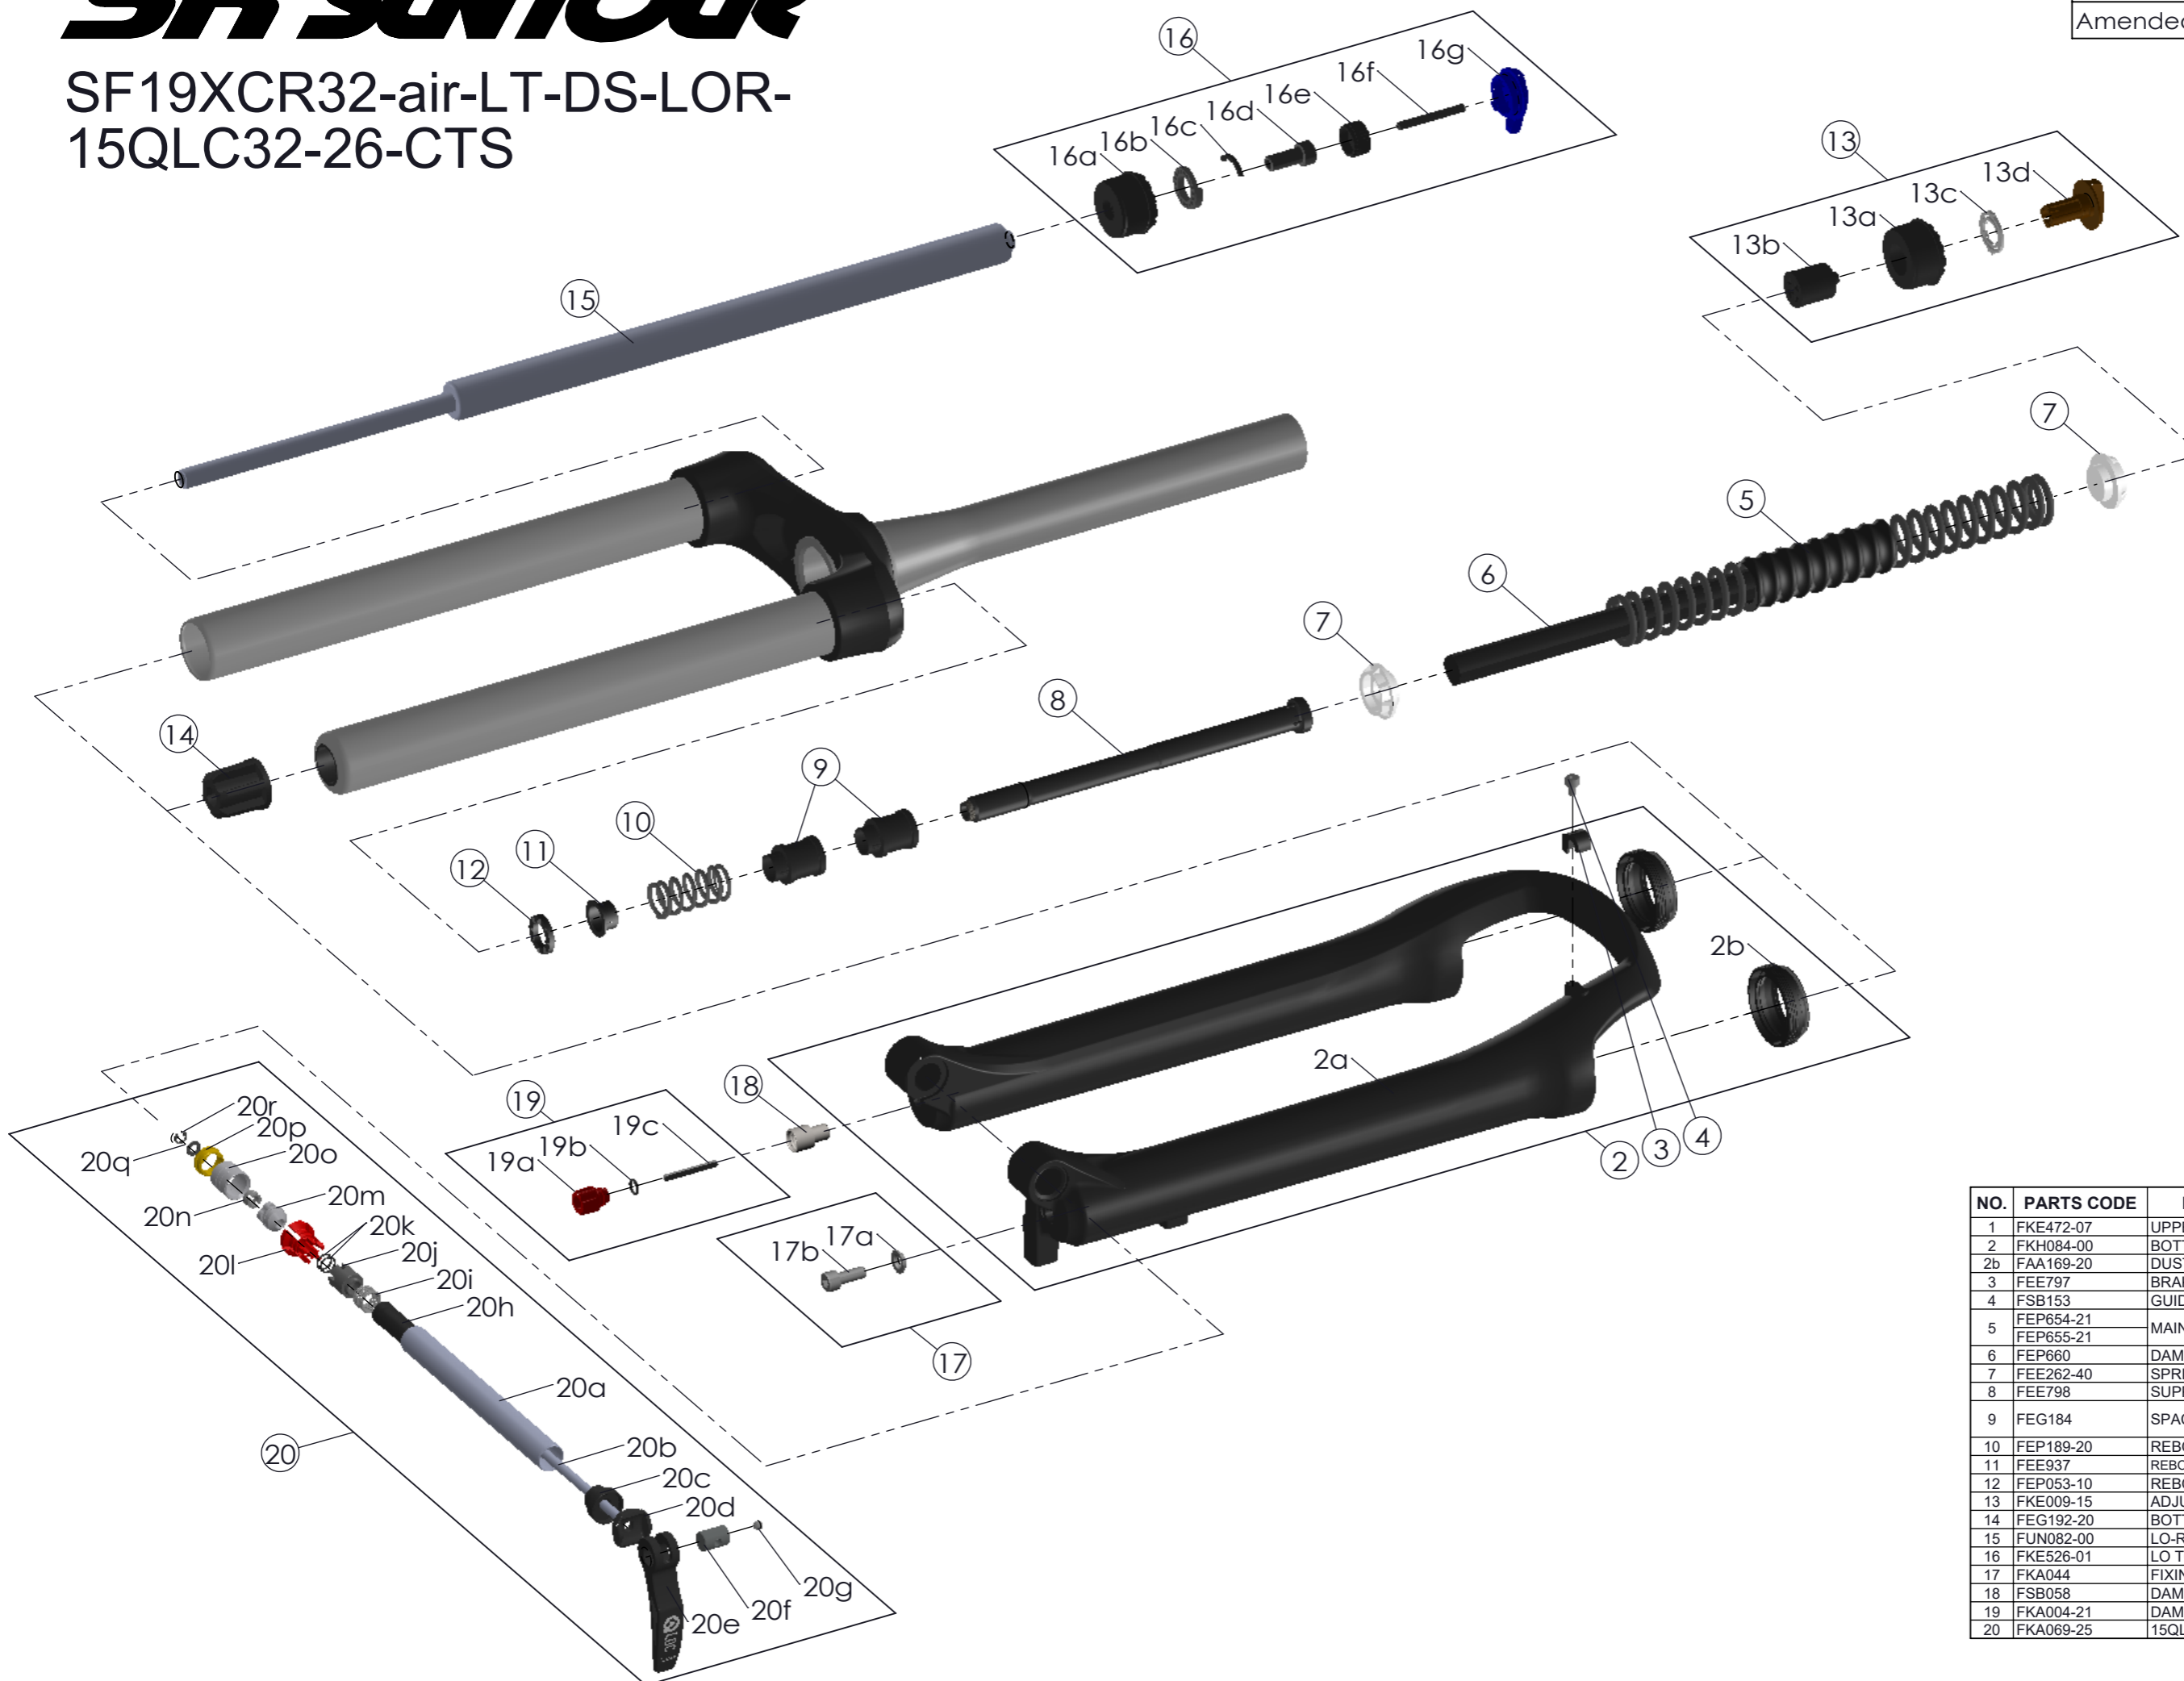

SUNTOUR

SF19XCR32-air-LT-DS-LOR-
15QLC32-26-CTS

Date	2018.-9.-5	Version	0
Amended			

NO.	PARTS CODE	PARTS NAME	100	80	QT
1	FKE472-07	UPPER ASSY	*	*	1
2	FKH084-00	BOTTOM CASE ASSY	*	*	1
2b	FAA169-20	DUST SEAL	*	*	2
3	FEE797	BRAKE HOSE GUIDE	*	*	1
4	FSB153	GUIDE FIXING BOLT	*	*	1
5	FEP654-21	MAIN SPRING	*	*	1
	FEP655-21		*	*	1
6	FEP660	DAMPER	*	*	1
7	FEE262-40	SPRING GUIDE	*	*	1
8	FEE798	SUPPORT TUBE	*	*	1
9	FEG184	SPACER	*	*	1
			*	*	2
10	FEP189-20	REBOUND SPRING	*	*	1
11	FEE937	REBOUND SPRING GUIDE	*	*	1
12	FEP053-10	REBOUND RUBBER	*	*	1
13	FKE009-15	ADJUSTER ASSY	*	*	1
14	FEG192-20	BOTTOM STOPPER	*	*	1
15	FUN082-00	LO-R UNIT	*	*	1
16	FKE526-01	LO TOP CAP ASSY	*	*	1
17	FKA044	FIXING BOLT SET	*	*	1
18	FSB058	DAMPER FIXING BOLT	*	*	1
19	FKA004-21	DAMPER KNOB ASSY	*	*	1
20	FKA069-25	15QLC32 AXLE SET	*	*	1