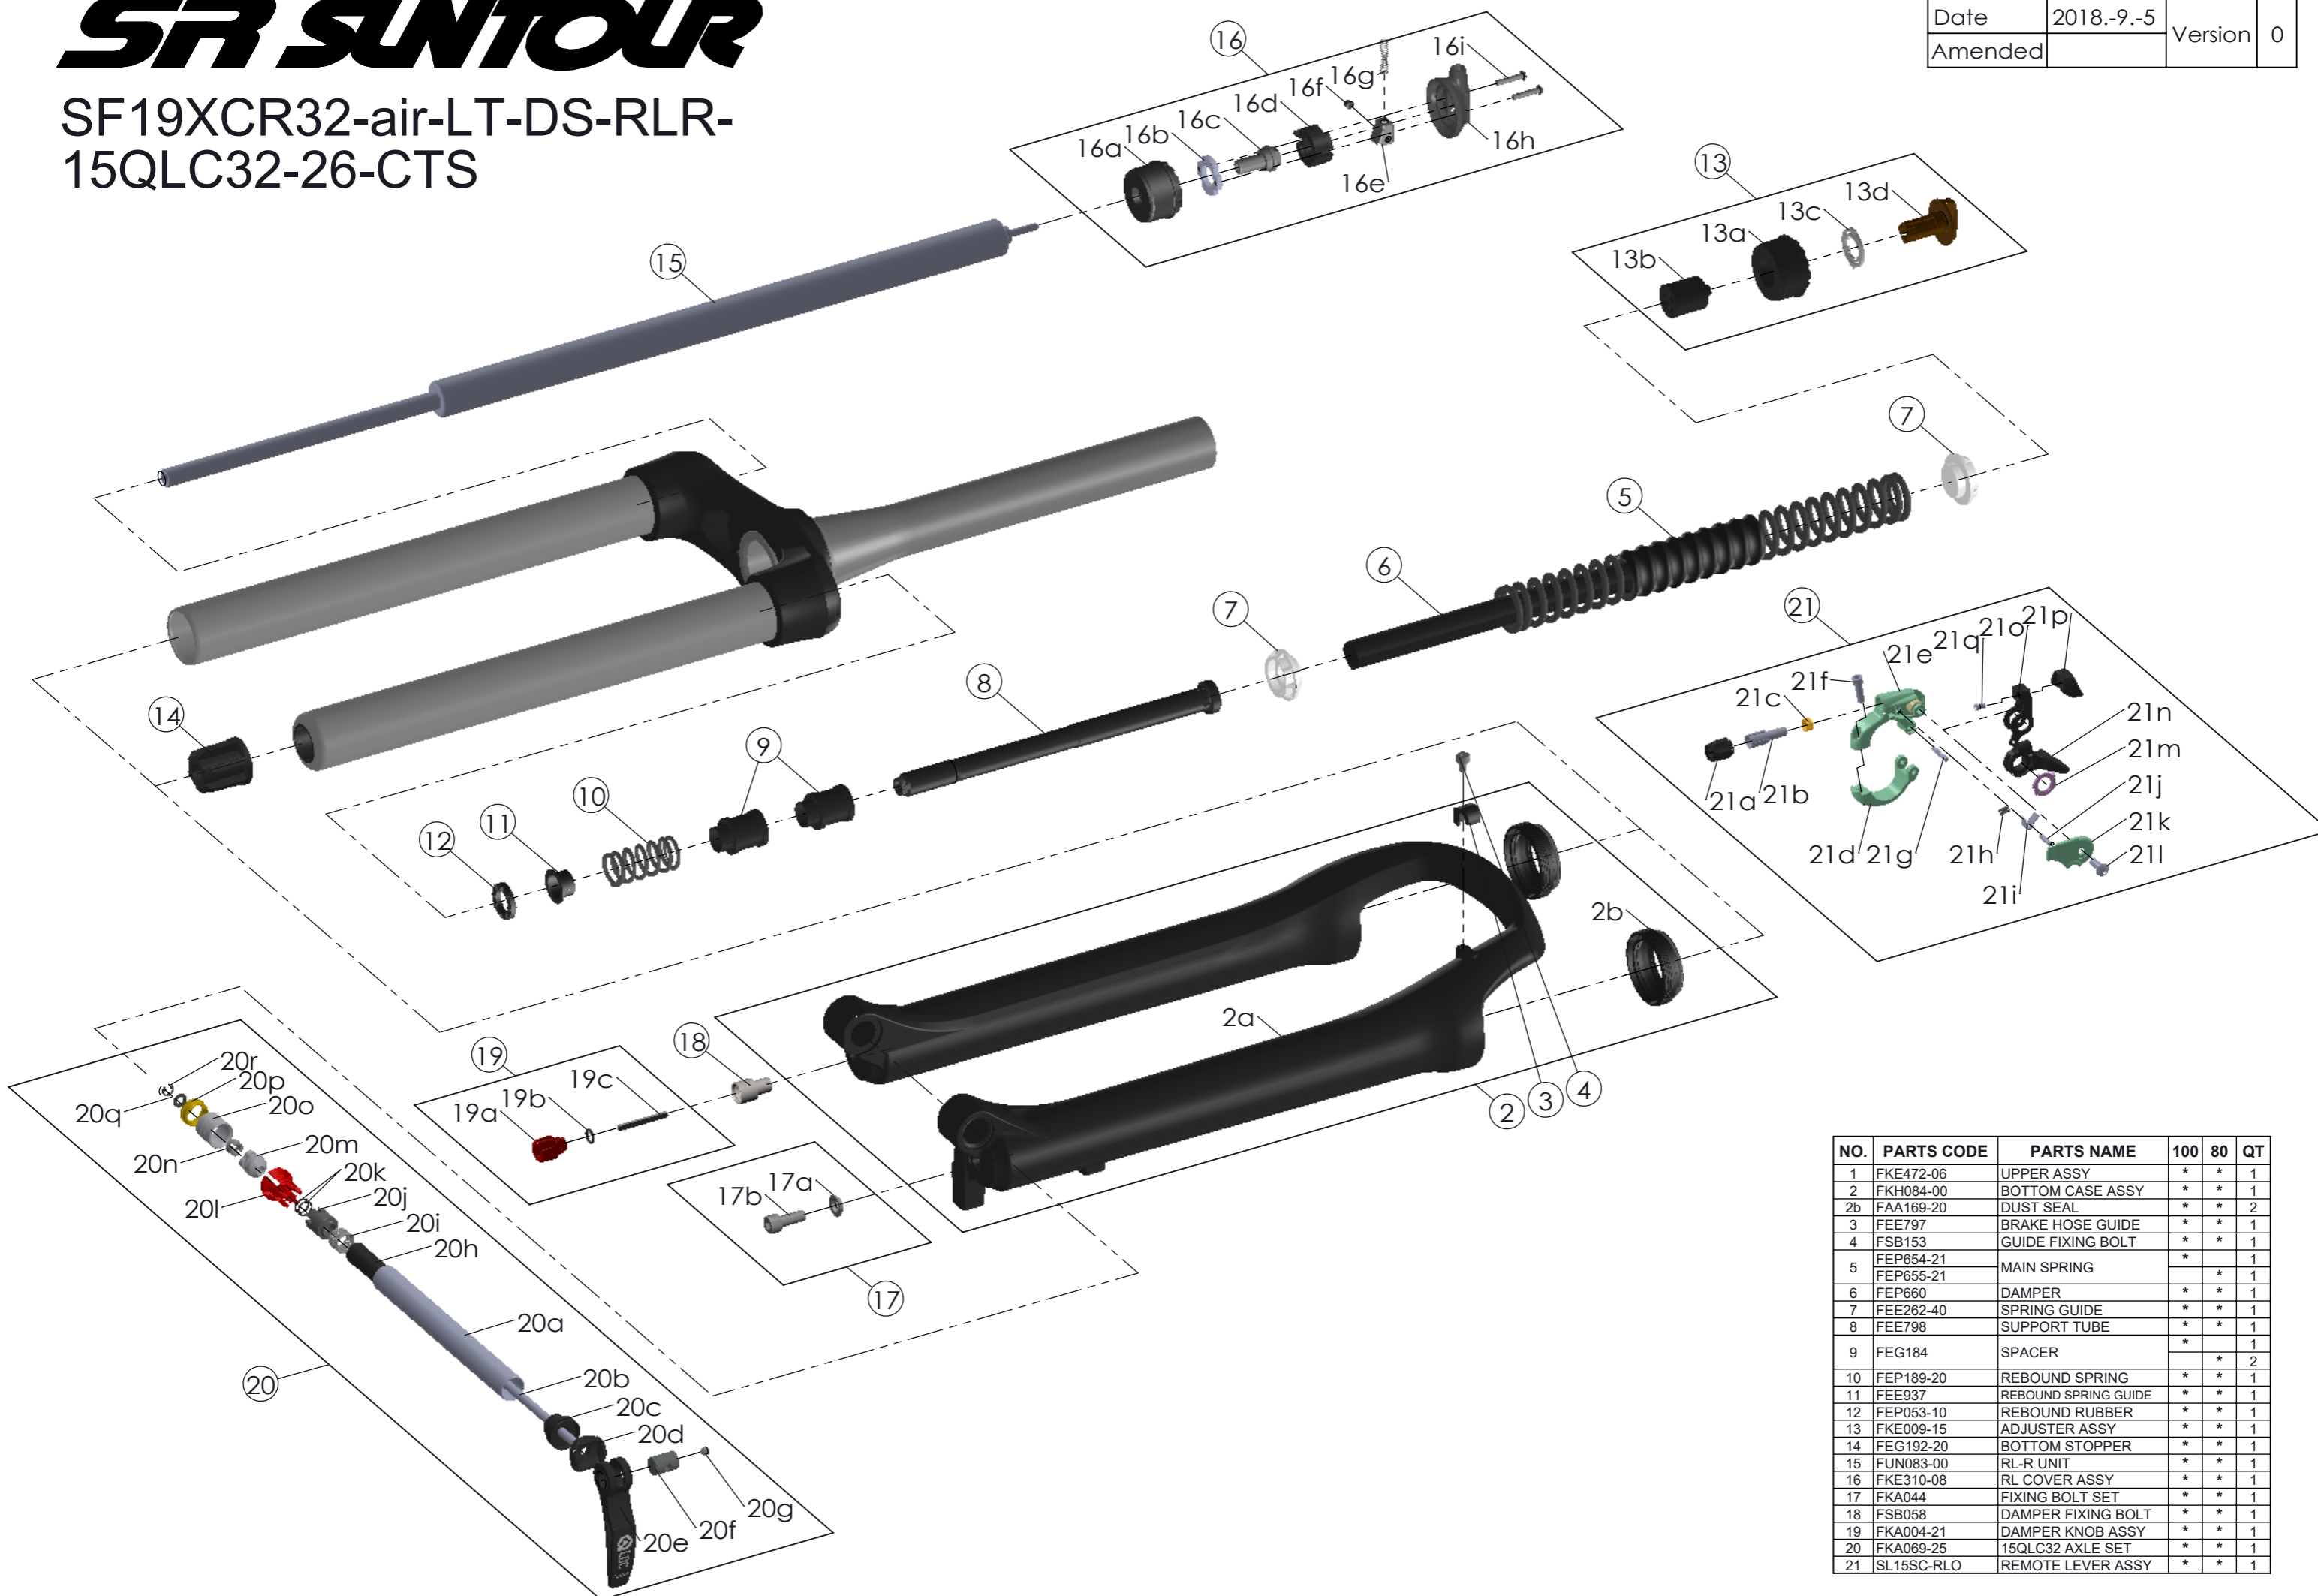

# SUNTOUR

SF19XCR32-air-LT-DS-RLR-  
15QLC32-26-CTS

Date	2018.-9.-5	Version	0
Amended			

NO.	PARTS CODE	PARTS NAME	100	80	QT
1	FKE472-06	UPPER ASSY	*	*	1
2	FKH084-00	BOTTOM CASE ASSY	*	*	1
2b	FAA169-20	DUST SEAL	*	*	2
3	FEE797	BRAKE HOSE GUIDE	*	*	1
4	FSB153	GUIDE FIXING BOLT	*	*	1
5	FEP654-21	MAIN SPRING	*	*	1
	FEP655-21		*	*	1
6	FEP660	DAMPER	*	*	1
7	FEE262-40	SPRING GUIDE	*	*	1
8	FEE798	SUPPORT TUBE	*	*	1
9	FEG184	SPACER	*	*	1
			*	*	2
10	FEP189-20	REBOUND SPRING	*	*	1
11	FEE937	REBOUND SPRING GUIDE	*	*	1
12	FEP053-10	REBOUND RUBBER	*	*	1
13	FKE009-15	ADJUSTER ASSY	*	*	1
14	FEG192-20	BOTTOM STOPPER	*	*	1
15	FUN083-00	RL-R UNIT	*	*	1
16	FKE310-08	RL COVER ASSY	*	*	1
17	FKA044	FIXING BOLT SET	*	*	1
18	FSB058	DAMPER FIXING BOLT	*	*	1
19	FKA004-21	DAMPER KNOB ASSY	*	*	1
20	FKA069-25	15QLC32 AXLE SET	*	*	1
21	SL15SC-RLO	REMOTE LEVER ASSY	*	*	1