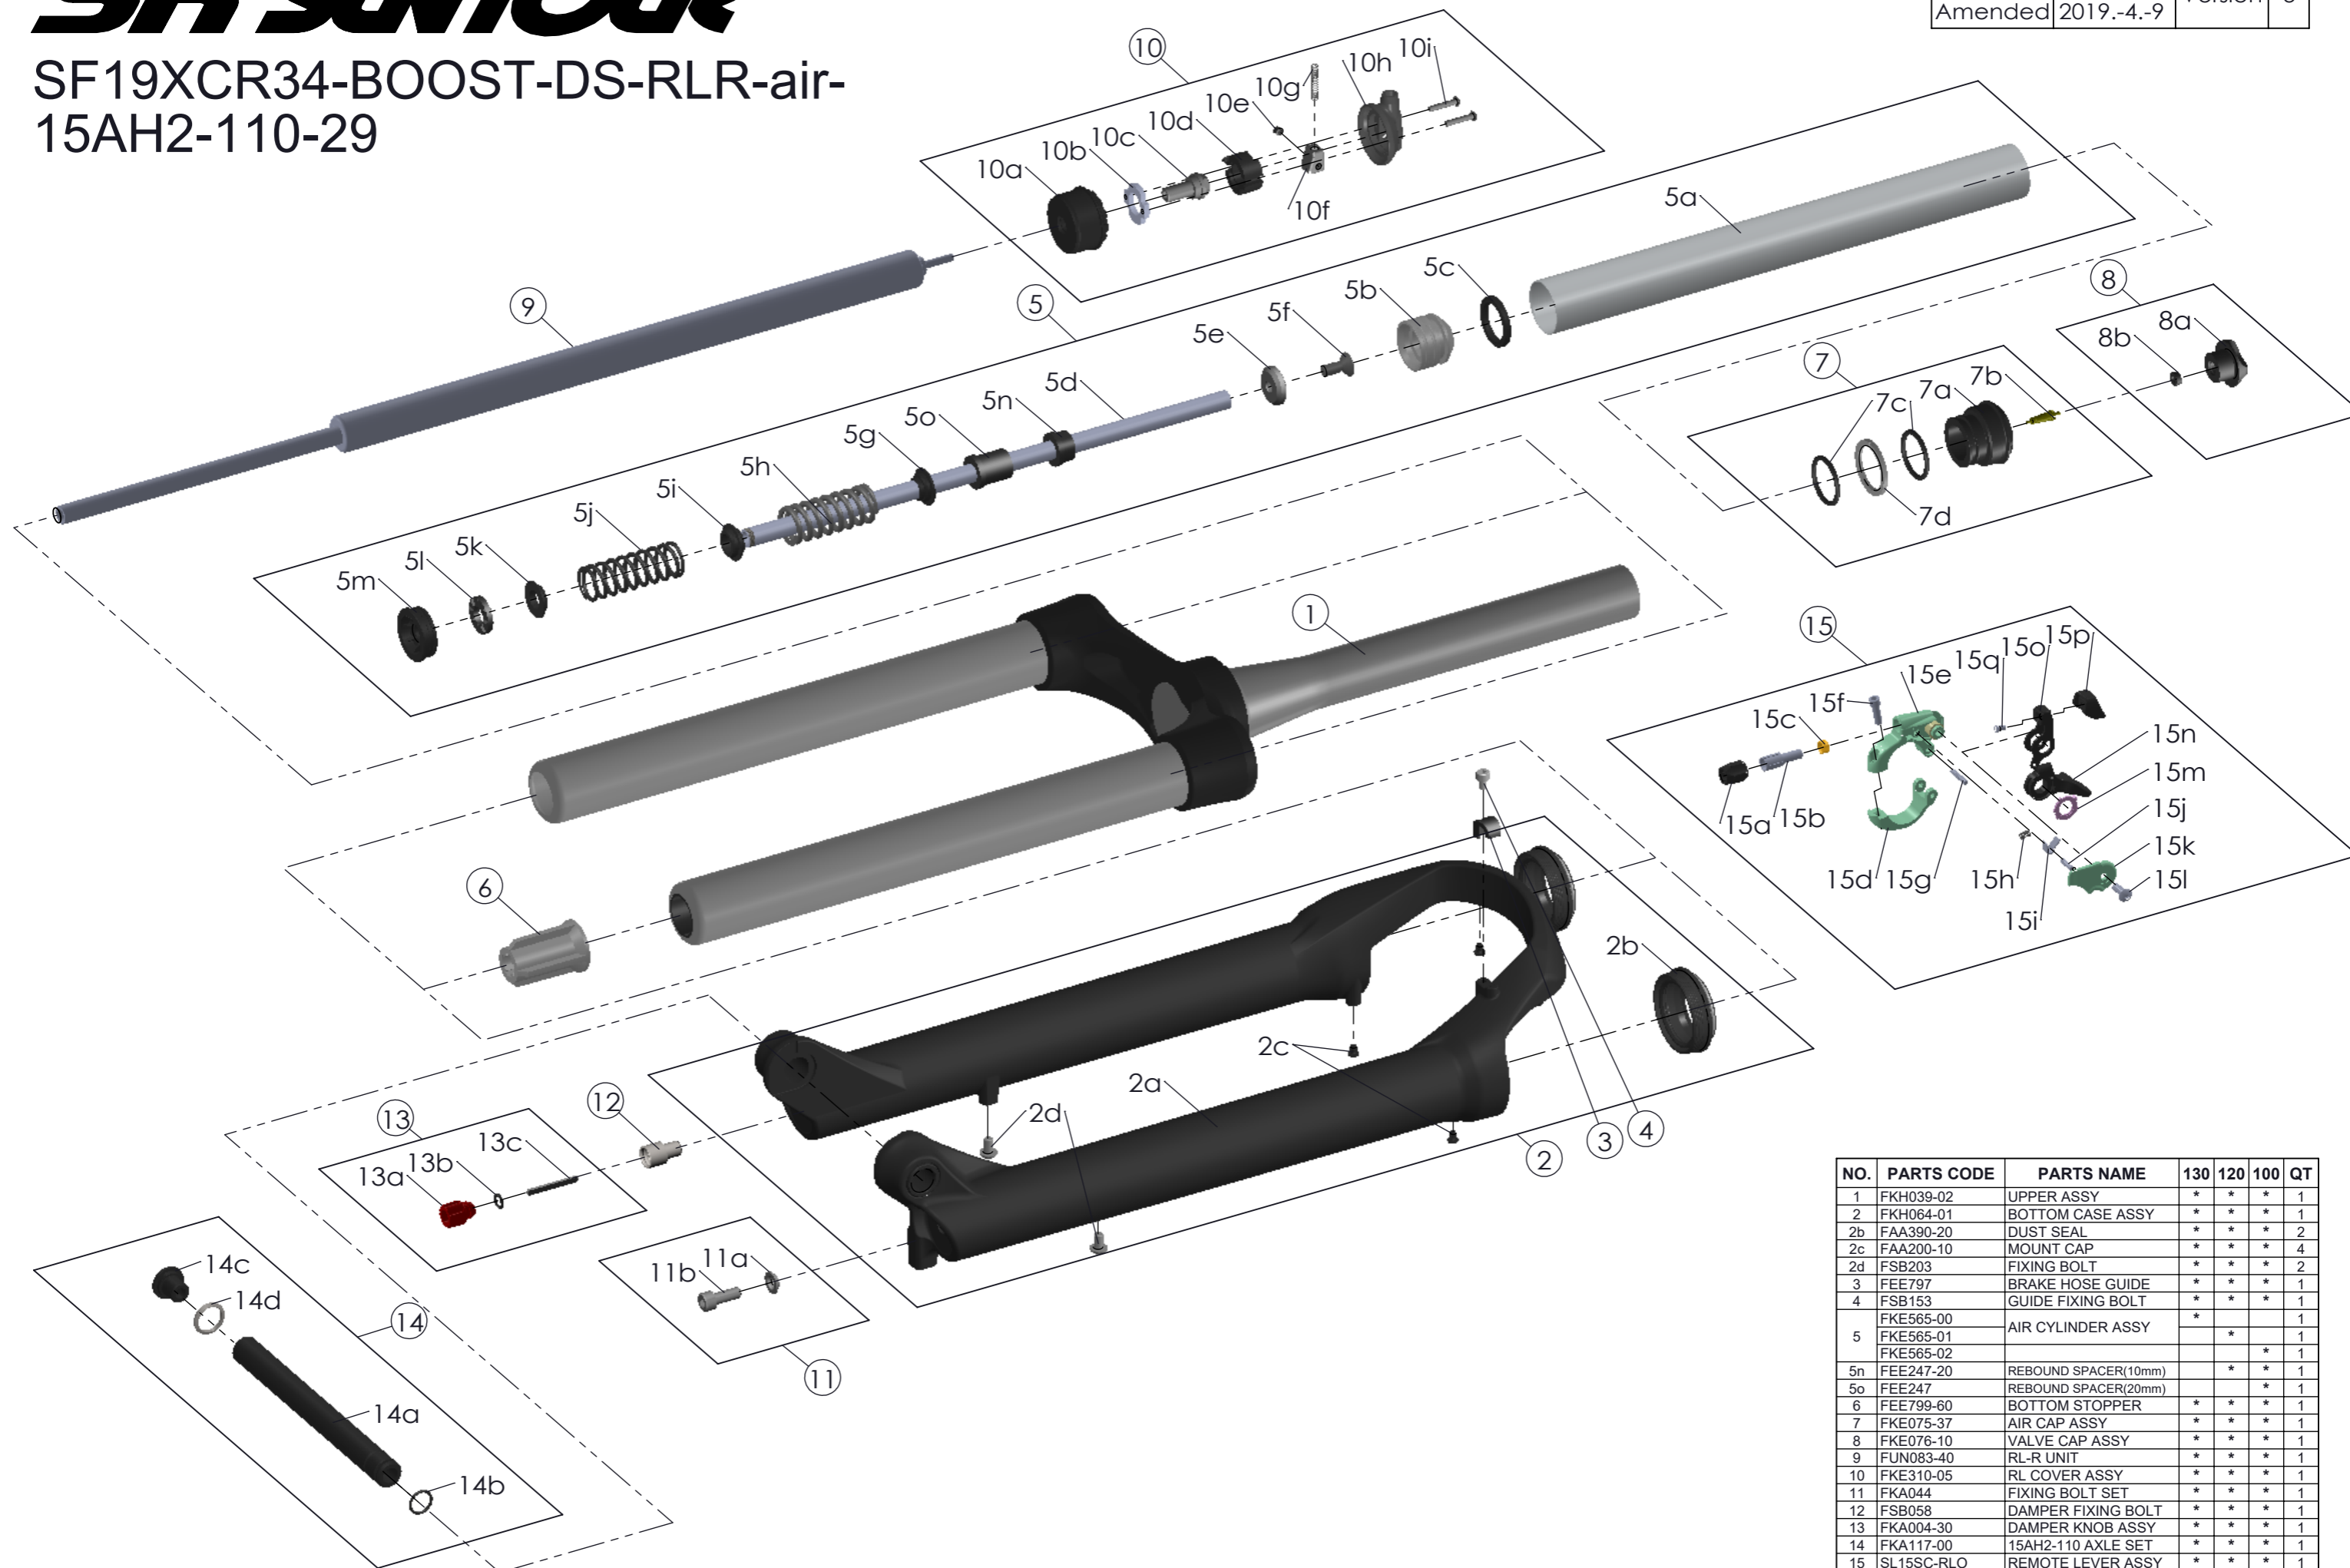

# SUNTOUR

SF19XCR34-BOOST-DS-RLR-air-15AH2-110-29

Date	2018.-8.20	Version	3
Amended	2019.-4.-9		

NO.	PARTS CODE	PARTS NAME	130	120	100	QT
1	FKH039-02	UPPER ASSY	*	*	*	1
2	FKH064-01	BOTTOM CASE ASSY	*	*	*	1
2b	FAA390-20	DUST SEAL	*	*	*	2
2c	FAA200-10	MOUNT CAP	*	*	*	4
2d	FSB203	FIXING BOLT	*	*	*	2
3	FEE797	BRAKE HOSE GUIDE	*	*	*	1
4	FSB153	GUIDE FIXING BOLT	*	*	*	1
	FKE565-00		*			1
5	FKE565-01	AIR CYLINDER ASSY		*		1
	FKE565-02				*	1
5n	FEE247-20	REBOUND SPACER(10mm)		*	*	1
5o	FEE247	REBOUND SPACER(20mm)		*	*	1
6	FEE799-60	BOTTOM STOPPER	*	*	*	1
7	FKE075-37	AIR CAP ASSY	*	*	*	1
8	FKE076-10	VALVE CAP ASSY	*	*	*	1
9	FUN083-40	RL-R UNIT	*	*	*	1
10	FKE310-05	RL COVER ASSY	*	*	*	1
11	FKA044	FIXING BOLT SET	*	*	*	1
12	FSB058	DAMPER FIXING BOLT	*	*	*	1
13	FKA004-30	DAMPER KNOB ASSY	*	*	*	1
14	FKA117-00	15AH2-110 AXLE SET	*	*	*	1
15	SL15SC-RLO	REMOTE LEVER ASSY	*	*	*	1