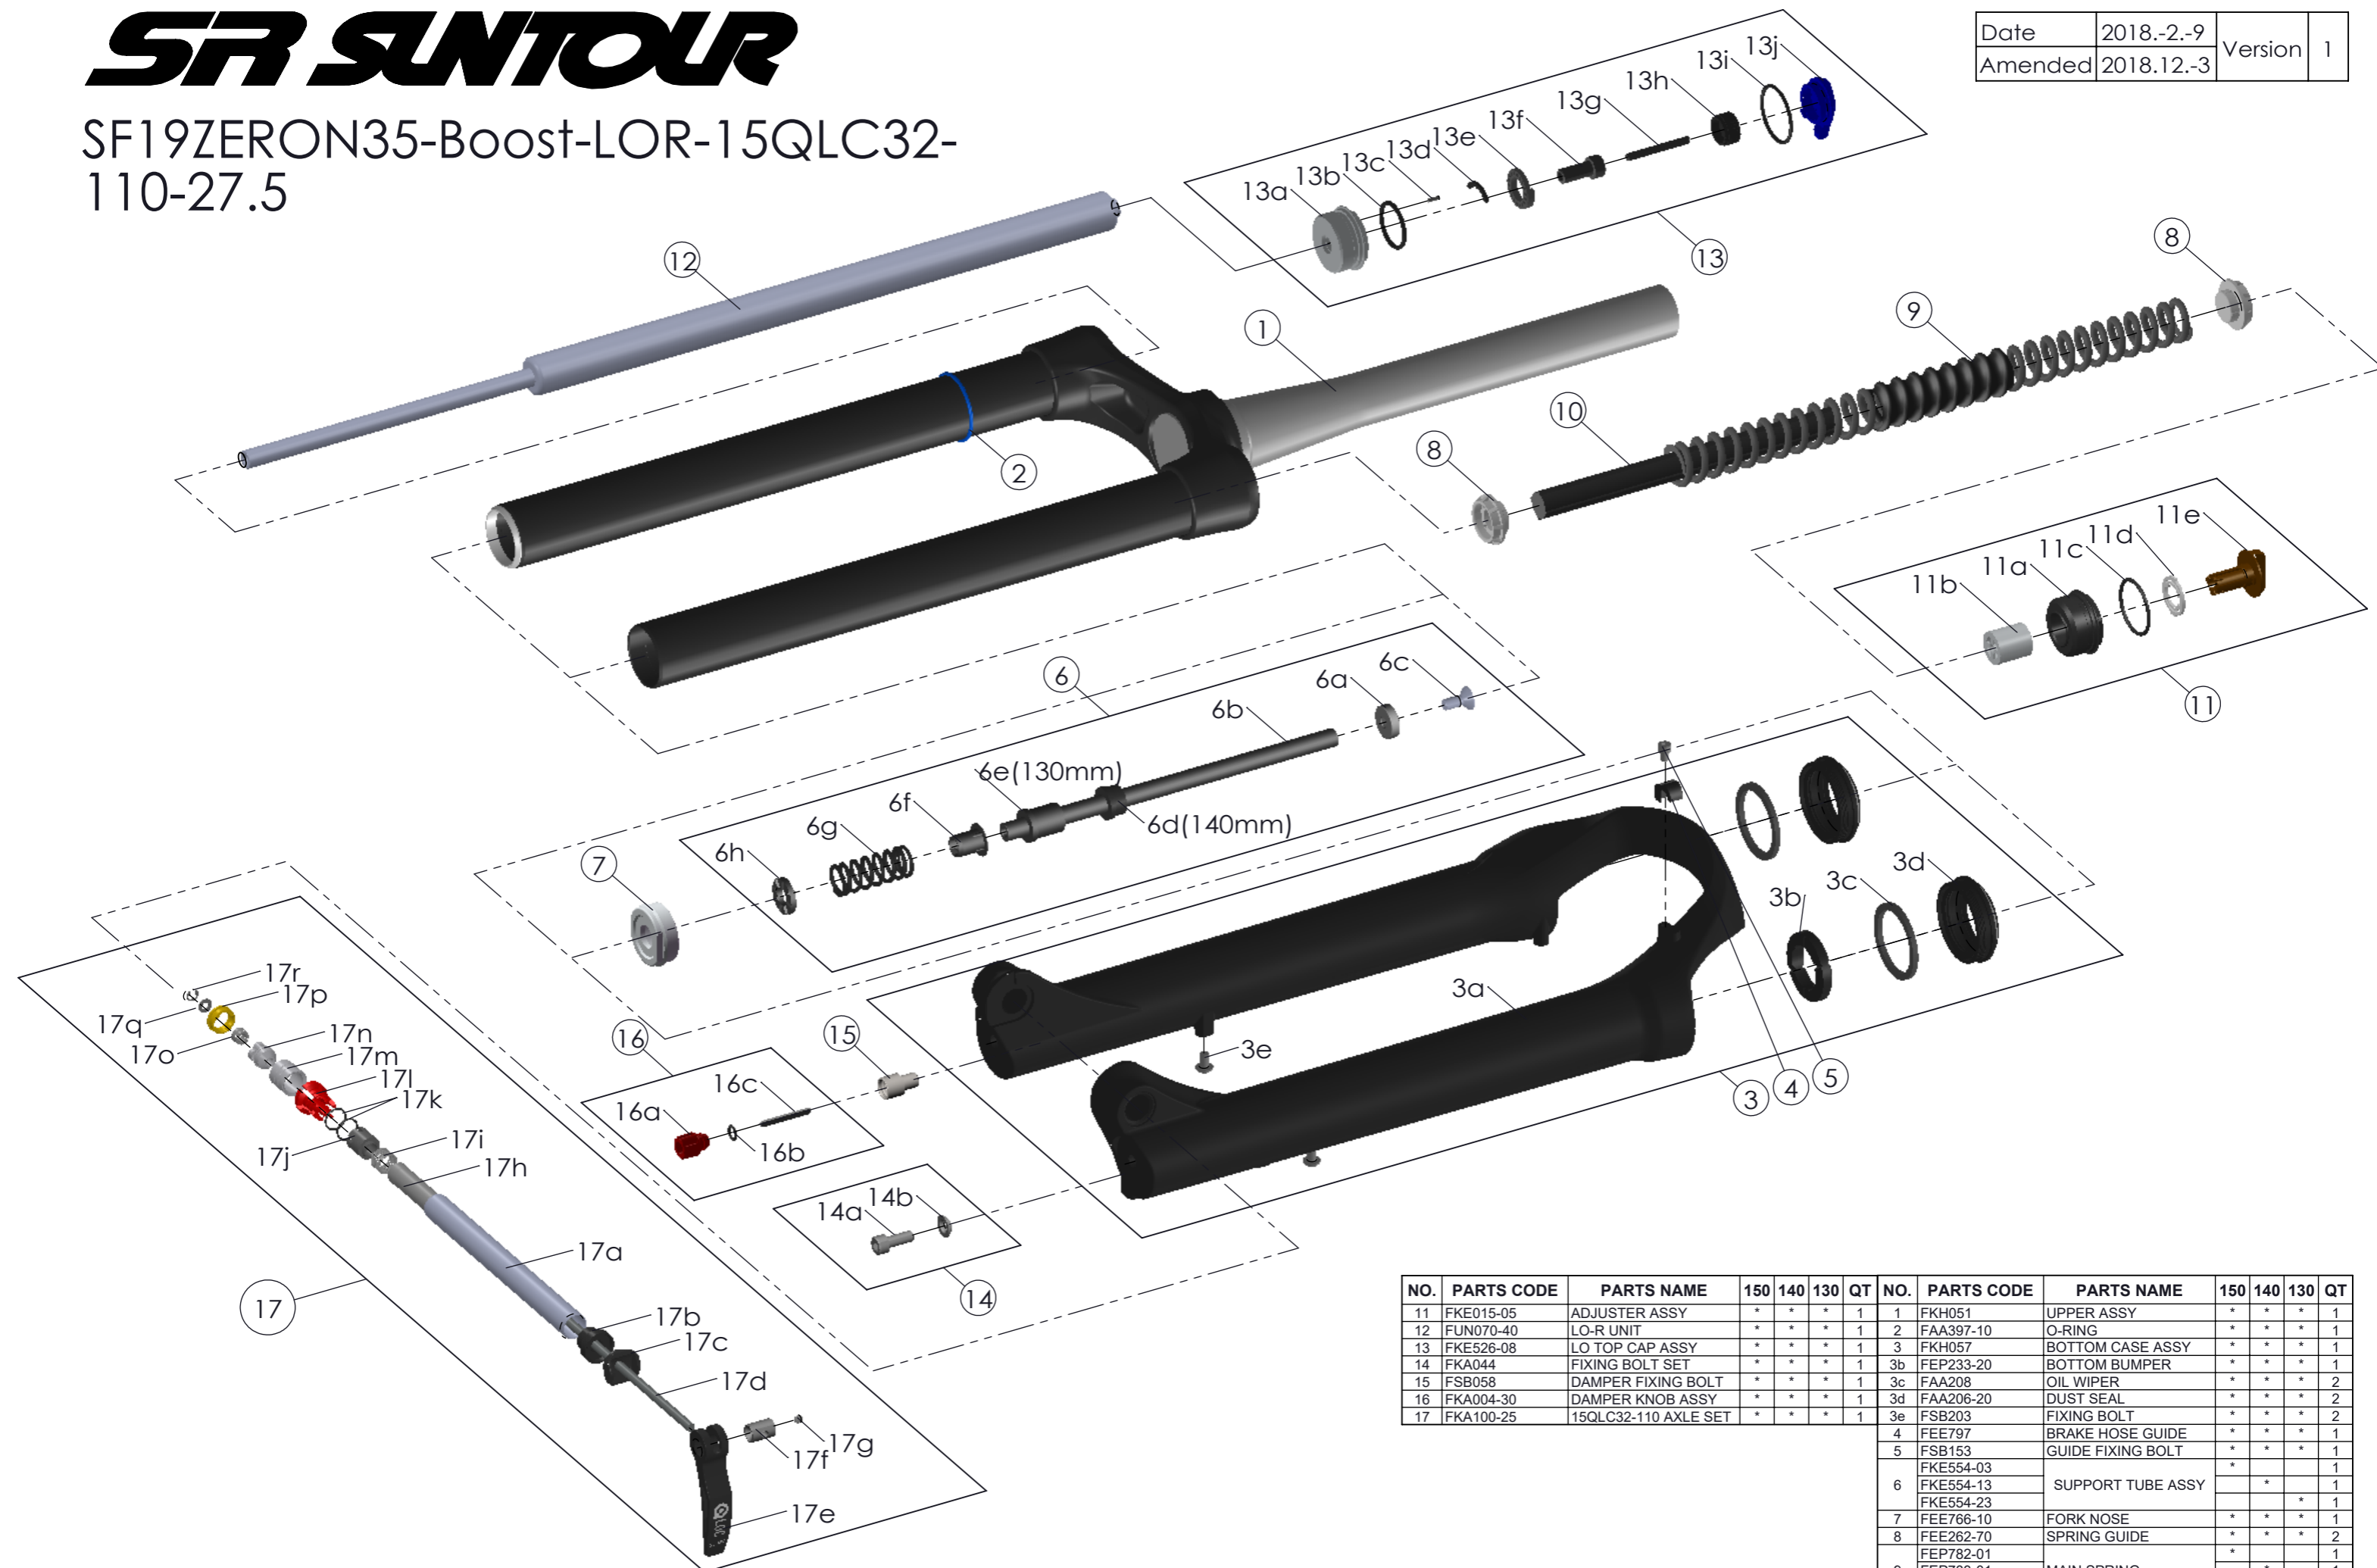

SUNTOUR

SF19ZERON35-Boost-LOR-15QLC32-110-27.5

Date	2018.-2.-9	Version	1
Amended	2018.12.-3		

NO.	PARTS CODE	PARTS NAME	150	140	130	QT	NO.	PARTS CODE	PARTS NAME	150	140	130	QT
11	FKE015-05	ADJUSTER ASSY	*	*	*	1	1	FKH051	UPPER ASSY	*	*	*	1
12	FUN070-40	LO-R UNIT	*	*	*	1	2	FAA397-10	O-RING	*	*	*	1
13	FKE526-08	LO TOP CAP ASSY	*	*	*	1	3	FKH057	BOTTOM CASE ASSY	*	*	*	1
14	FKA044	FIXING BOLT SET	*	*	*	1	3b	FEP233-20	BOTTOM BUMPER	*	*	*	1
15	FSB058	DAMPER FIXING BOLT	*	*	*	1	3c	FAA208	OIL WIPER	*	*	*	2
16	FKA004-30	DAMPER KNOB ASSY	*	*	*	1	3d	FAA206-20	DUST SEAL	*	*	*	2
17	FKA100-25	15QLC32-110 AXLE SET	*	*	*	1	3e	FSB203	FIXING BOLT	*	*	*	2
							4	FEE797	BRAKE HOSE GUIDE	*	*	*	1
							5	FSB153	GUIDE FIXING BOLT	*	*	*	1
								FKE554-03		*	*	*	1
							6	FKE554-13	SUPPORT TUBE ASSY		*	*	1
								FKE554-23		*	*	*	1
							7	FEE766-10	FORK NOSE	*	*	*	1
							8	FEE262-70	SPRING GUIDE	*	*	*	2
								FEP782-01		*	*	*	1
							9	FEP783-01	MAIN SPRING		*	*	1
								FEP784-01			*	*	1
							10	FEP785	DAMPER	*	*	*	1