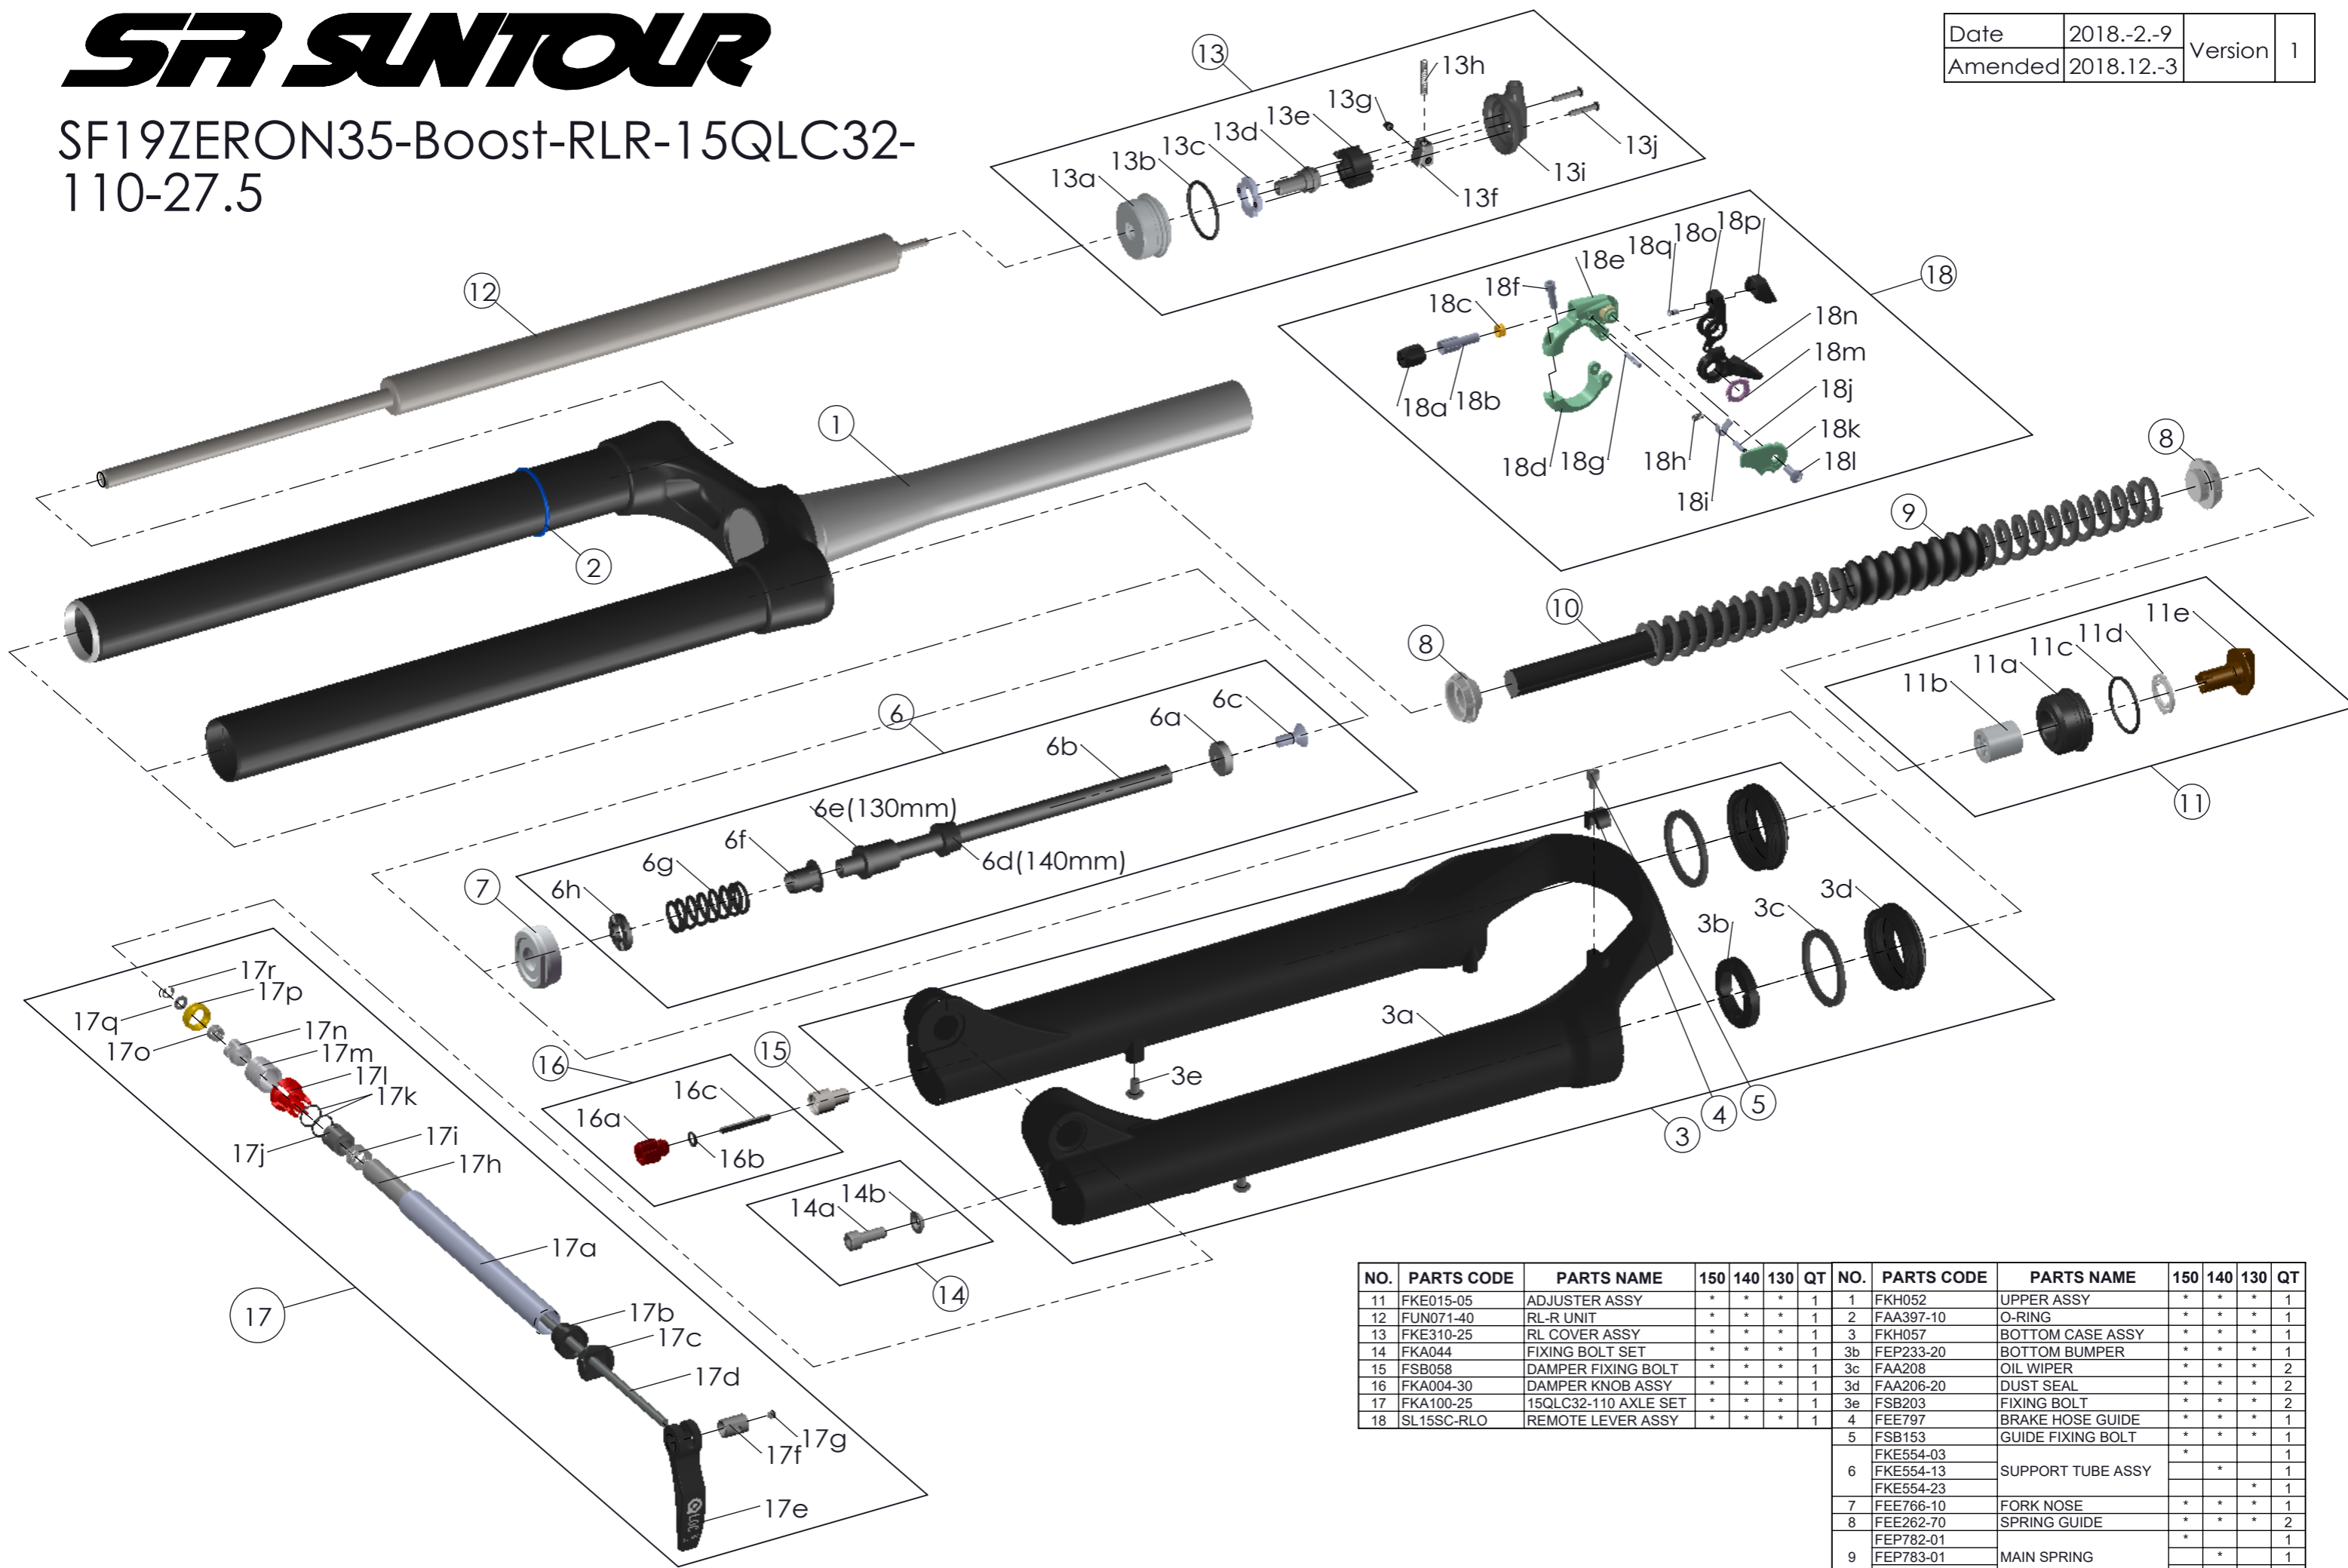

# SUNTOUR

SF19ZERON35-Boost-RLR-15QLC32-110-27.5

Date	2018.-2.-9	Version	1
Amended	2018.12.-3		

NO.	PARTS CODE	PARTS NAME	150	140	130	QT	NO.	PARTS CODE	PARTS NAME	150	140	130	QT
11	FKE015-05	ADJUSTER ASSY	*	*	*	1	1	FKH052	UPPER ASSY	*	*	*	1
12	FUN071-40	RL-R UNIT	*	*	*	1	2	FAA397-10	O-RING	*	*	*	1
13	FKE310-25	RL COVER ASSY	*	*	*	1	3	FKH057	BOTTOM CASE ASSY	*	*	*	1
14	FKA044	FIXING BOLT SET	*	*	*	1	3b	FEP233-20	BOTTOM BUMPER	*	*	*	1
15	FSB058	DAMPER FIXING BOLT	*	*	*	1	3c	FAA208	OIL WIPER	*	*	*	2
16	FKA004-30	DAMPER KNOB ASSY	*	*	*	1	3d	FAA206-20	DUST SEAL	*	*	*	2
17	FKA100-25	15QLC32-110 AXLE SET	*	*	*	1	3e	FSB203	FIXING BOLT	*	*	*	2
18	SL15SC-RLO	REMOTE LEVER ASSY	*	*	*	1	4	FEE797	BRAKE HOSE GUIDE	*	*	*	1
							5	FSB153	GUIDE FIXING BOLT	*	*	*	1
								FKE554-03		*	*	*	1
							6	FKE554-13	SUPPORT TUBE ASSY	*	*	*	1
								FKE554-23		*	*	*	1
							7	FEE766-10	FORK NOSE	*	*	*	1
							8	FEE262-70	SPRING GUIDE	*	*	*	2
								FEP782-01		*	*	*	1
							9	FEP783-01	MAIN SPRING	*	*	*	1
								FEP784-01		*	*	*	1
							10	FEP785	DAMPER	*	*	*	1