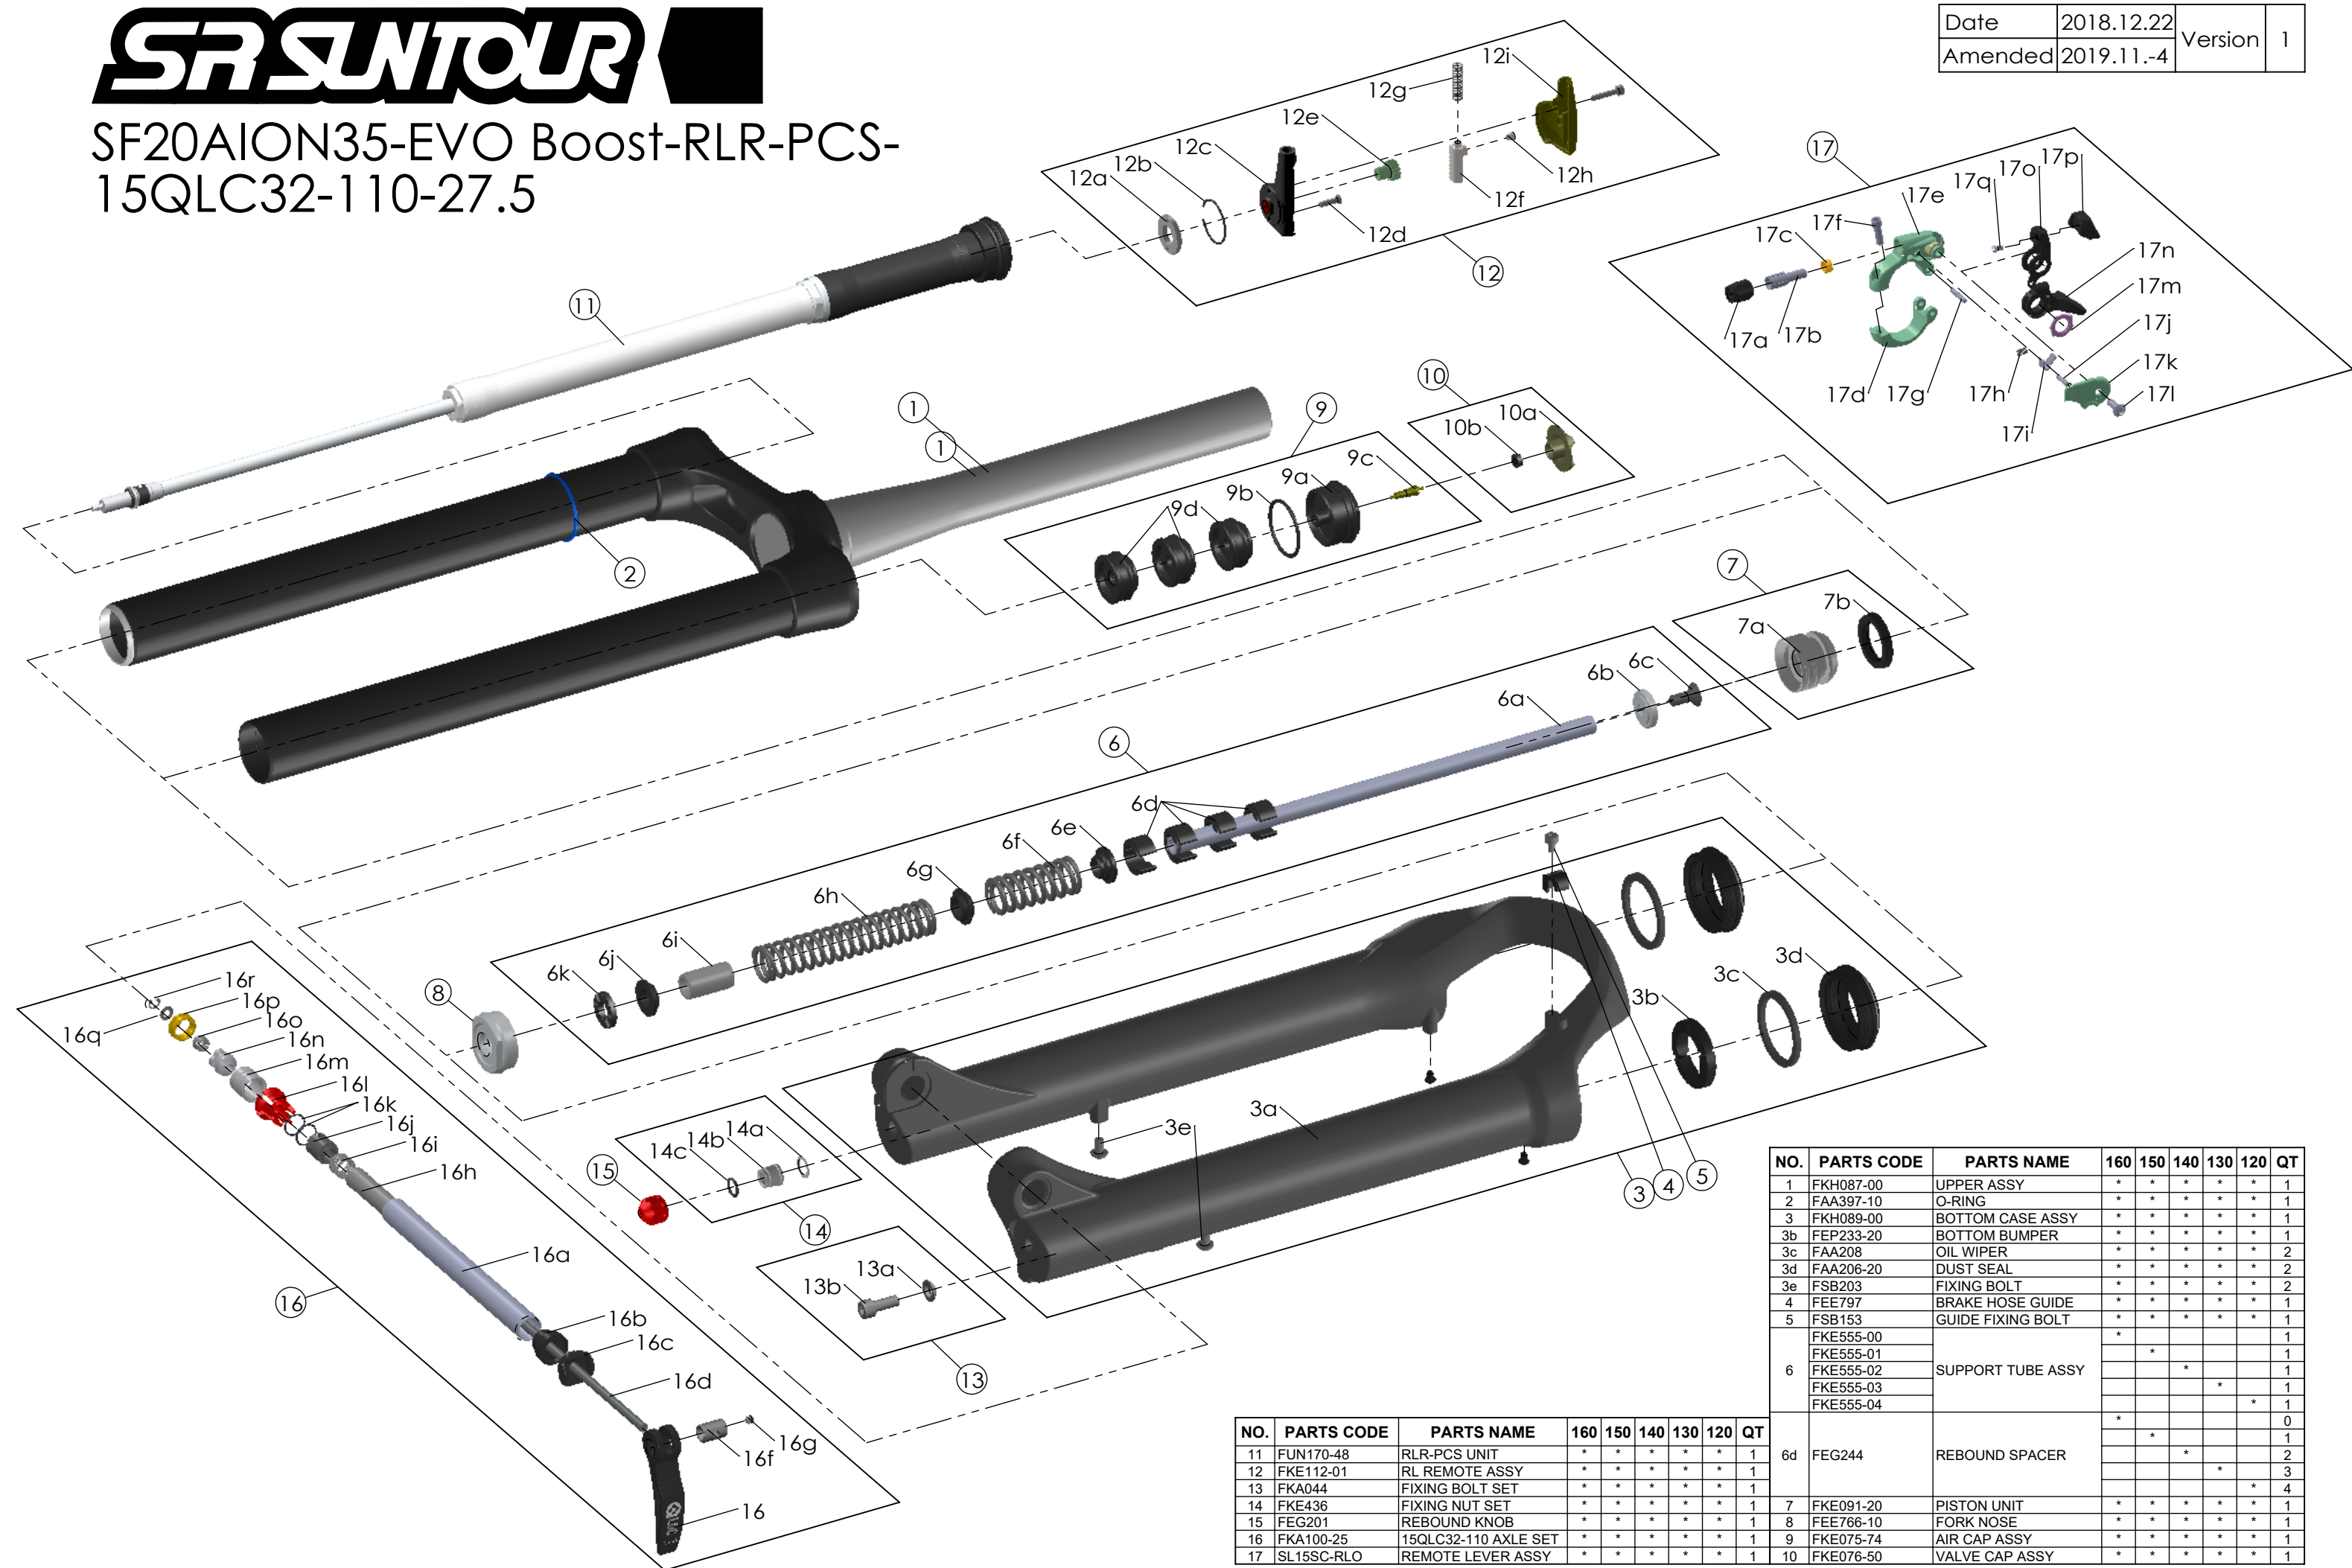

SF20AION35-EVO Boost-RLR-PCS-15QLC32-110-27.5

Date	2018.12.22	Version	1
Amended	2019.11.-4		

NO.	PARTS CODE	PARTS NAME	160	150	140	130	120	QT
1	FKH087-00	UPPER ASSY	*	*	*	*	*	1
2	FAA397-10	O-RING	*	*	*	*	*	1
3	FKH089-00	BOTTOM CASE ASSY	*	*	*	*	*	1
3b	FEP233-20	BOTTOM BUMPER	*	*	*	*	*	1
3c	FAA208	OIL WIPER	*	*	*	*	*	2
3d	FAA206-20	DUST SEAL	*	*	*	*	*	2
3e	FSB203	FIXING BOLT	*	*	*	*	*	2
4	FEE797	BRAKE HOSE GUIDE	*	*	*	*	*	1
5	FSB153	GUIDE FIXING BOLT	*	*	*	*	*	1
6	FKE555-00	SUPPORT TUBE ASSY	*					1
	FKE555-01			*				1
	FKE555-02				*			1
	FKE555-03					*		1
	FKE555-04						*	1
6d	FEG244	REBOUND SPACER	*					0
				*				1
					*			2
7	FKE091-20	PISTON UNIT	*	*	*	*	*	1
	FEE766-10		*	*	*	*	*	1
8	FKE075-74	AIR CAP ASSY	*	*	*	*	1	
9	FKE075-74	AIR CAP ASSY	*	*	*	*	1	
10	FKE076-50	VALVE CAP ASSY	*	*	*	*	1	

NO.	PARTS CODE	PARTS NAME	160	150	140	130	120	QT
11	FUN170-48	RLR-PCS UNIT	*	*	*	*	*	1
12	FKE112-01	RL REMOTE ASSY	*	*	*	*	*	1
13	FKA044	FIXING BOLT SET	*	*	*	*	*	1
14	FKE436	FIXING NUT SET	*	*	*	*	*	1
15	FEG201	REBOUND KNOB	*	*	*	*	*	1
16	FKA100-25	15QLC32-110 AXLE SET	*	*	*	*	*	1
17	SL15SC-RLO	REMOTE LEVER ASSY	*	*	*	*	*	1