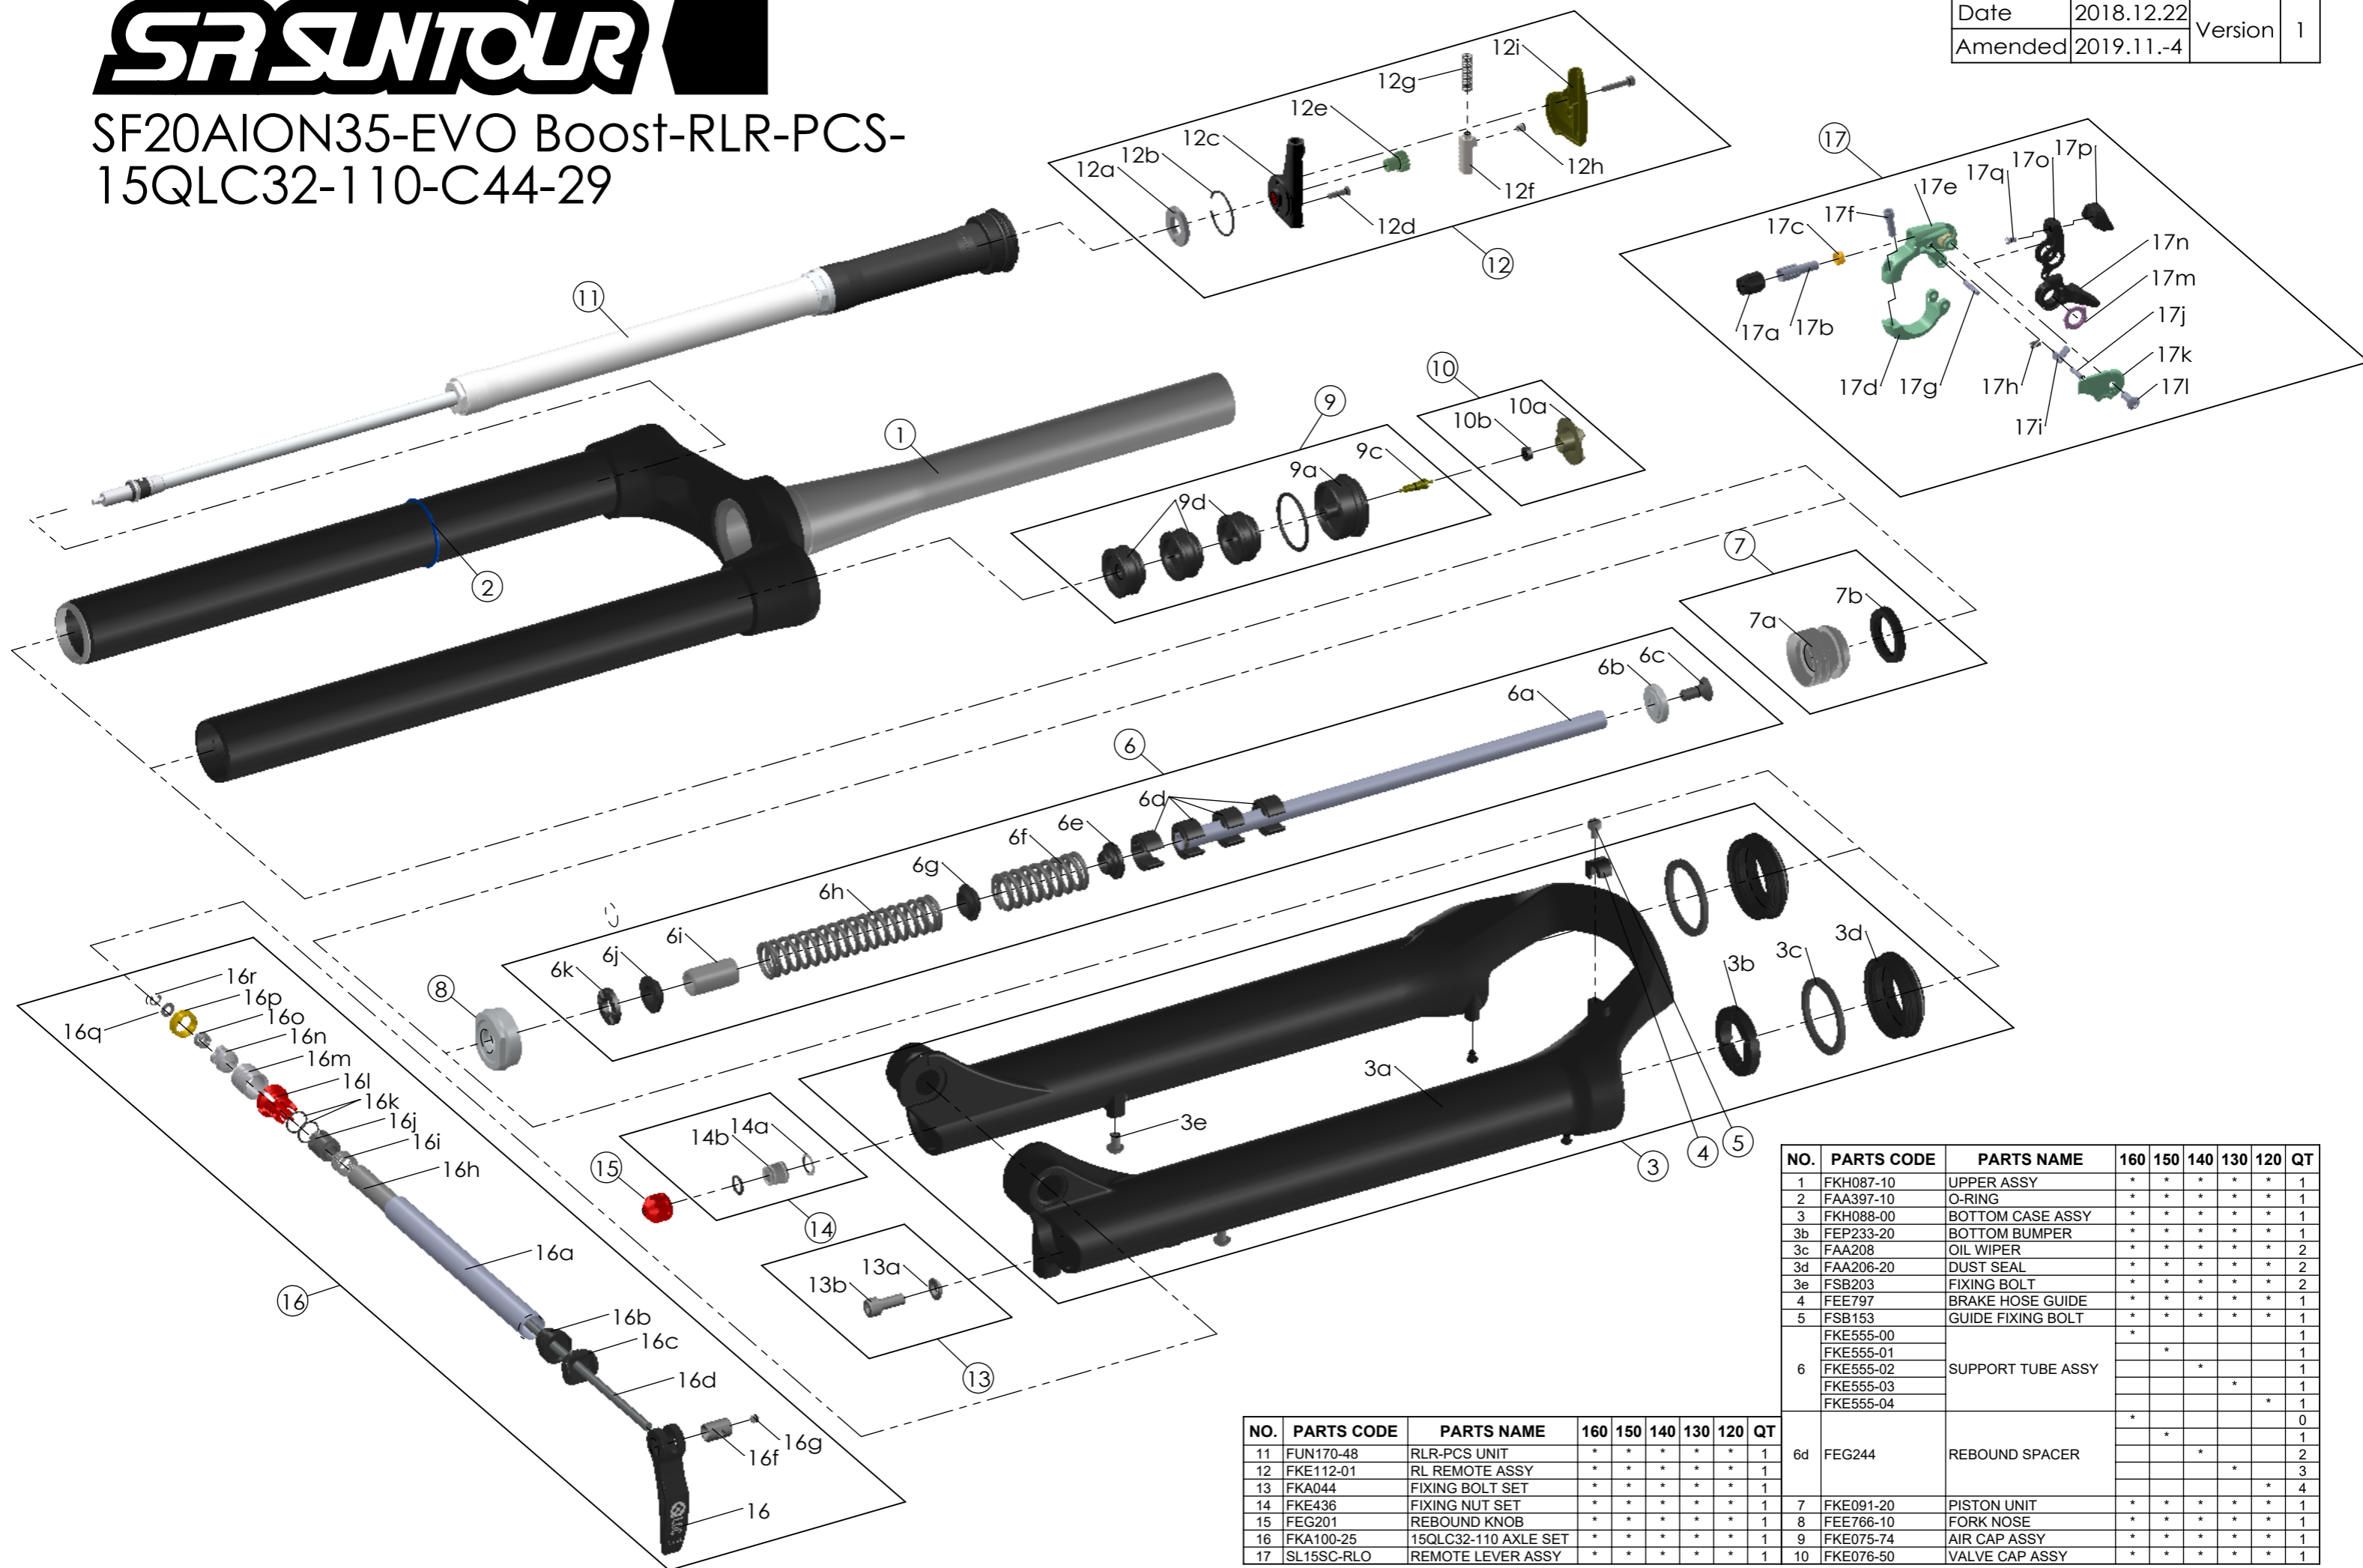

SF20AION35-EVO Boost-RLR-PCS-15QLC32-110-C44-29

Date	2018.12.22	Version	1
Amended	2019.11.-4		

NO.	PARTS CODE	PARTS NAME	160	150	140	130	120	QT
1	FKH087-10	UPPER ASSY	*	*	*	*	*	1
2	FAA397-10	O-RING	*	*	*	*	*	1
3	FKH088-00	BOTTOM CASE ASSY	*	*	*	*	*	1
3b	FEP233-20	BOTTOM BUMPER	*	*	*	*	*	1
3c	FAA208	OIL WIPER	*	*	*	*	*	2
3d	FAA206-20	DUST SEAL	*	*	*	*	*	2
3e	FSB203	FIXING BOLT	*	*	*	*	*	2
4	FEE797	BRAKE HOSE GUIDE	*	*	*	*	*	1
5	FSB153	GUIDE FIXING BOLT	*	*	*	*	*	1
6	FKE555-00	SUPPORT TUBE ASSY	*					1
	FKE555-01			*				1
	FKE555-02				*			1
	FKE555-03					*		1
	FKE555-04						*	1
6d	FEG244	REBOUND SPACER	*					0
				*				1
7	FKE091-20	PISTON UNIT	*	*	*	*	*	1
			*	*	*	*	*	1
			*	*	*	*	*	1
			*	*	*	*	*	1
8	FEE766-10	FORK NOSE	*	*	*	*	*	1
9	FKE075-74	AIR CAP ASSY	*	*	*	*	*	1
10	FKE076-50	VALVE CAP ASSY	*	*	*	*	*	1

NO.	PARTS CODE	PARTS NAME	160	150	140	130	120	QT
11	FUN170-48	RLR-PCS UNIT	*	*	*	*	*	1
12	FKE112-01	RL REMOTE ASSY	*	*	*	*	*	1
13	FKA044	FIXING BOLT SET	*	*	*	*	*	1
14	FKE436	FIXING NUT SET	*	*	*	*	*	1
15	FEG201	REBOUND KNOB	*	*	*	*	*	1
16	FKA100-25	15QLC32-110 AXLE SET	*	*	*	*	*	1
17	SL15SC-RLO	REMOTE LEVER ASSY	*	*	*	*	*	1