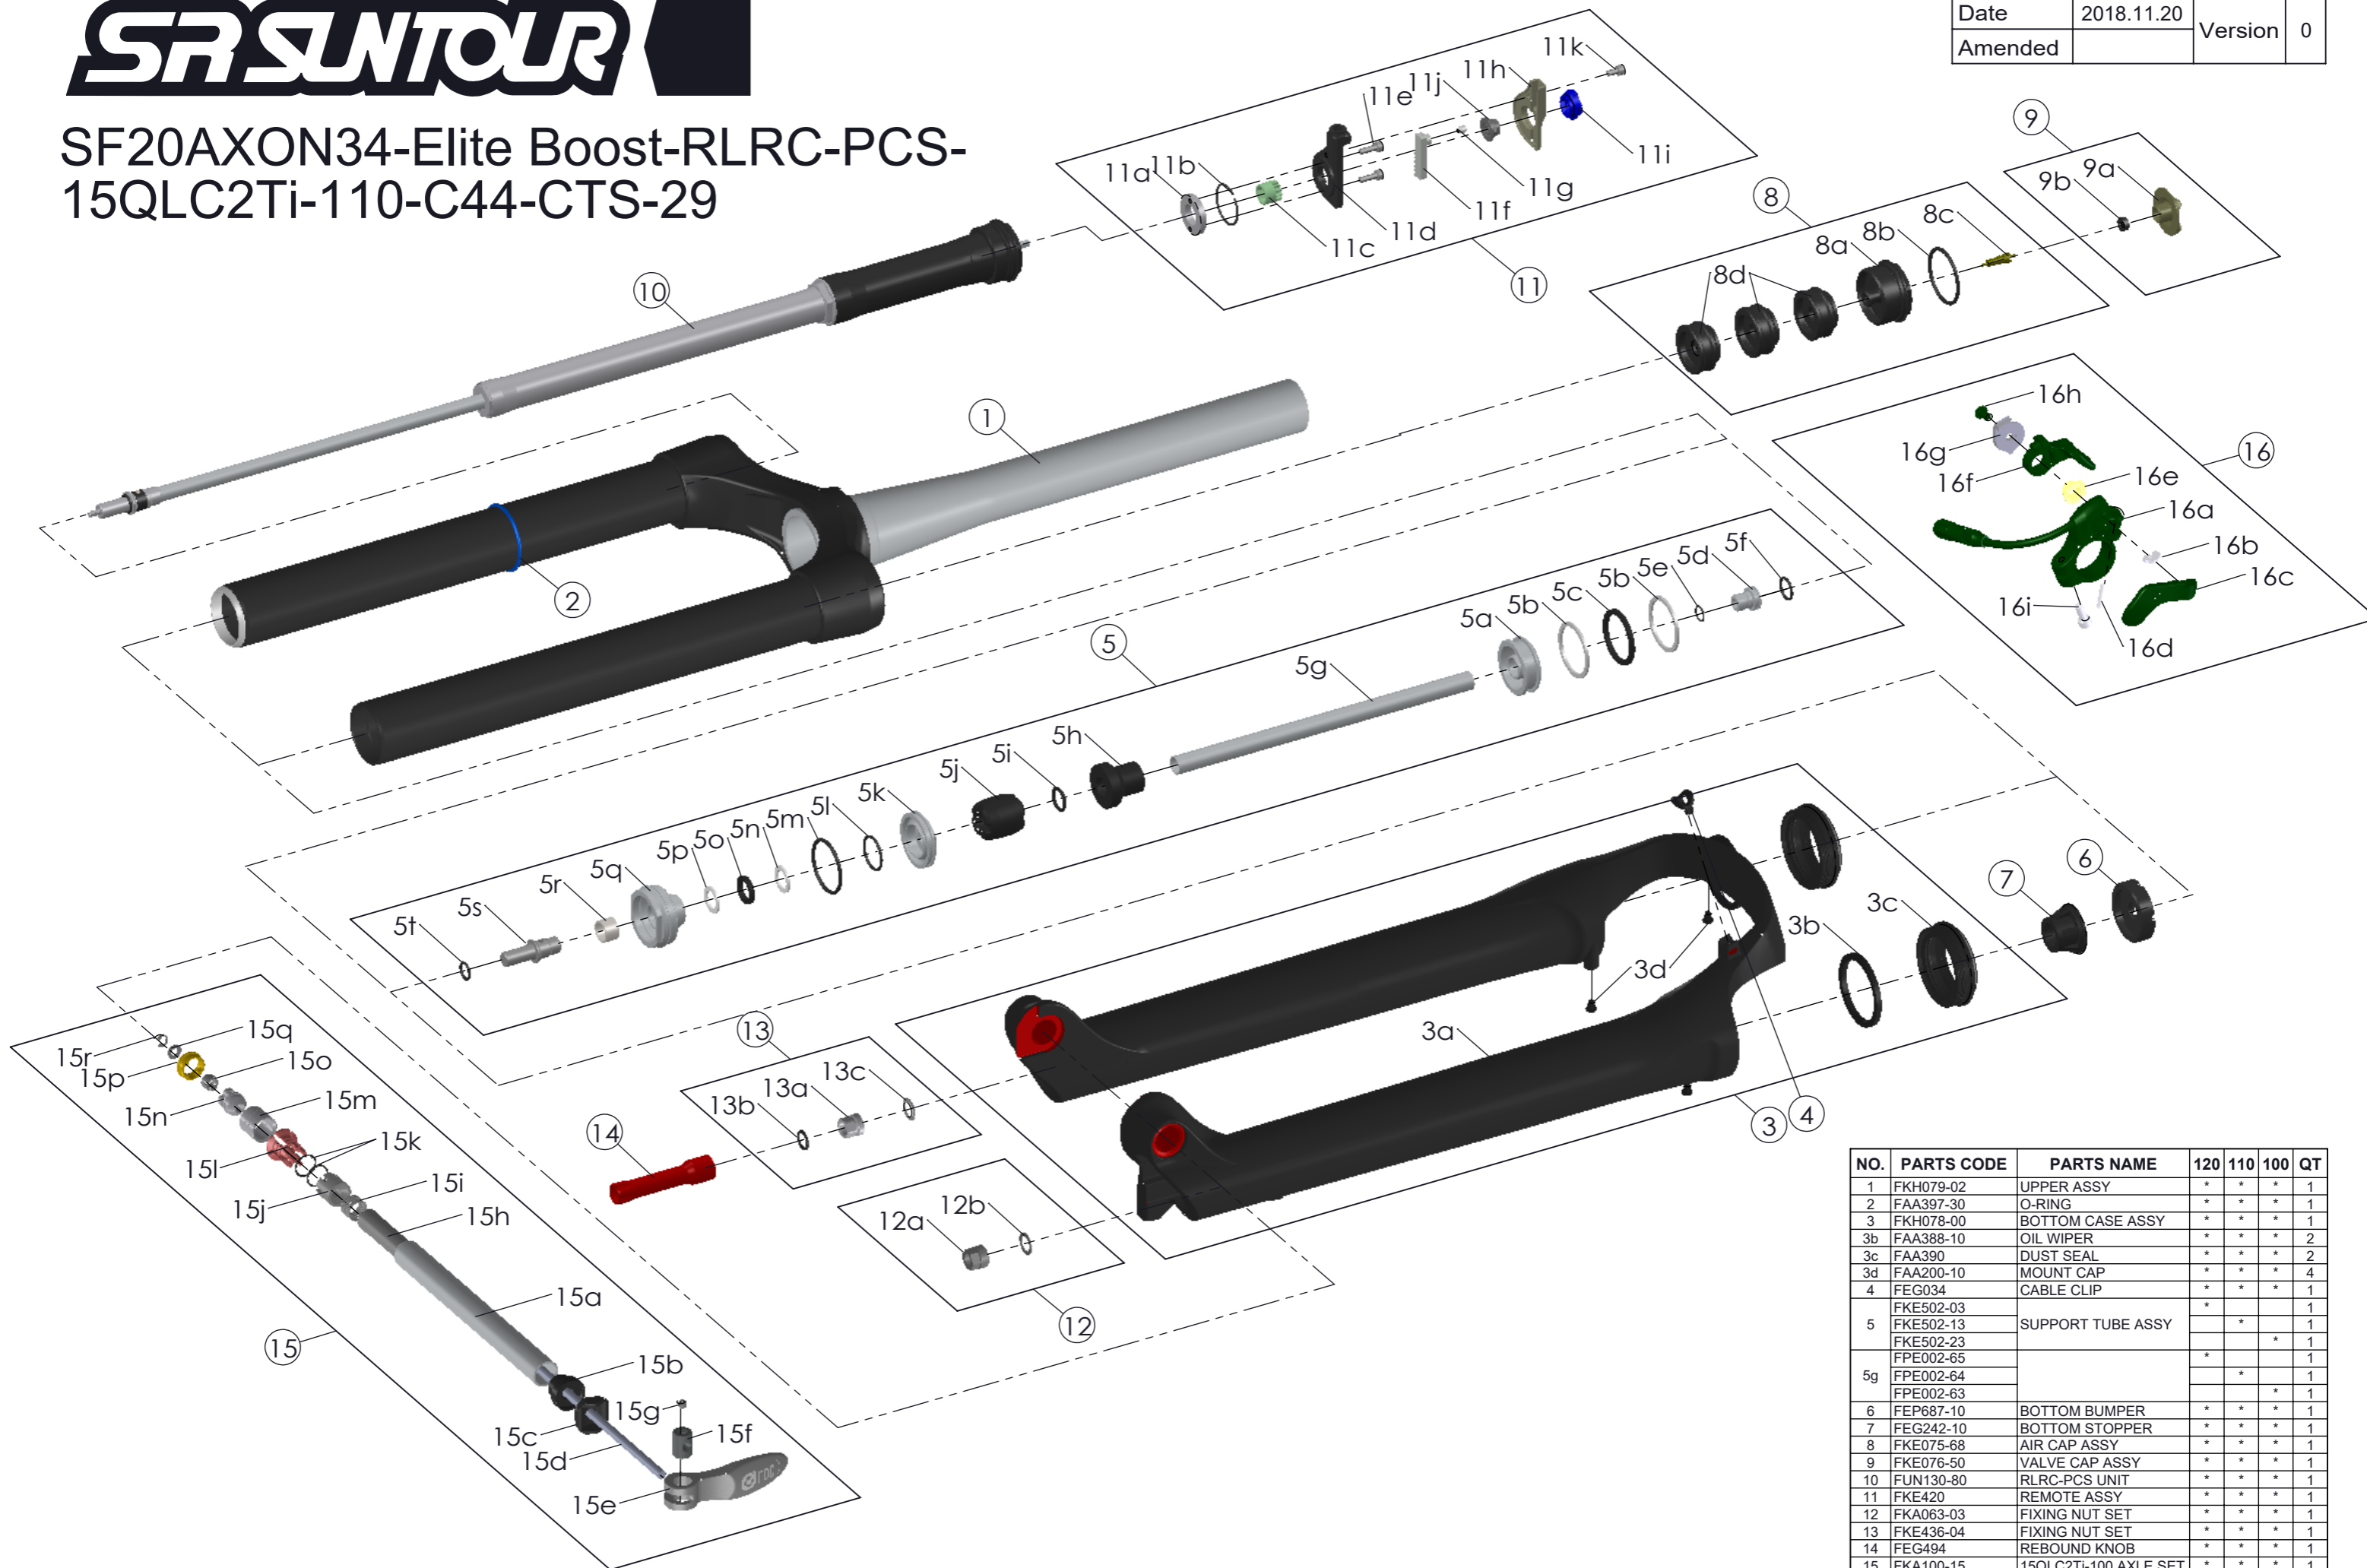

## SF20AXON34-Elite Boost-RLRC-PCS-15QLC2Ti-110-C44-CTS-29

Date	2018.11.20	Version	0
Amended			

NO.	PARTS CODE	PARTS NAME	120	110	100	QT
1	FKH079-02	UPPER ASSY	*	*	*	1
2	FAA397-30	O-RING	*	*	*	1
3	FKH078-00	BOTTOM CASE ASSY	*	*	*	1
3b	FAA388-10	OIL WIPER	*	*	*	2
3c	FAA390	DUST SEAL	*	*	*	2
3d	FAA200-10	MOUNT CAP	*	*	*	4
4	FEG034	CABLE CLIP	*	*	*	1
5	FKE502-03	SUPPORT TUBE ASSY	*	*	*	1
	FKE502-13		*	*	1	
	FKE502-23		*	*	1	
	FPE002-65		*	*	1	
	FPE002-64		*	*	1	
5g	FPE002-63	*	*	1		
6	FEP687-10	BOTTOM BUMPER	*	*	*	1
7	FEG242-10	BOTTOM STOPPER	*	*	*	1
8	FKE075-68	AIR CAP ASSY	*	*	*	1
9	FKE076-50	VALVE CAP ASSY	*	*	*	1
10	FUN130-80	RLRC-PCS UNIT	*	*	*	1
11	FKE420	REMOTE ASSY	*	*	*	1
12	FKA063-03	FIXING NUT SET	*	*	*	1
13	FKE436-04	FIXING NUT SET	*	*	*	1
14	FEG494	REBOUND KNOB	*	*	*	1
15	FKA100-15	15QLC2Ti-100 AXLE SET	*	*	*	1
16	SL12SC-RLO	REMOTE LEVER ASSY	*	*	*	1