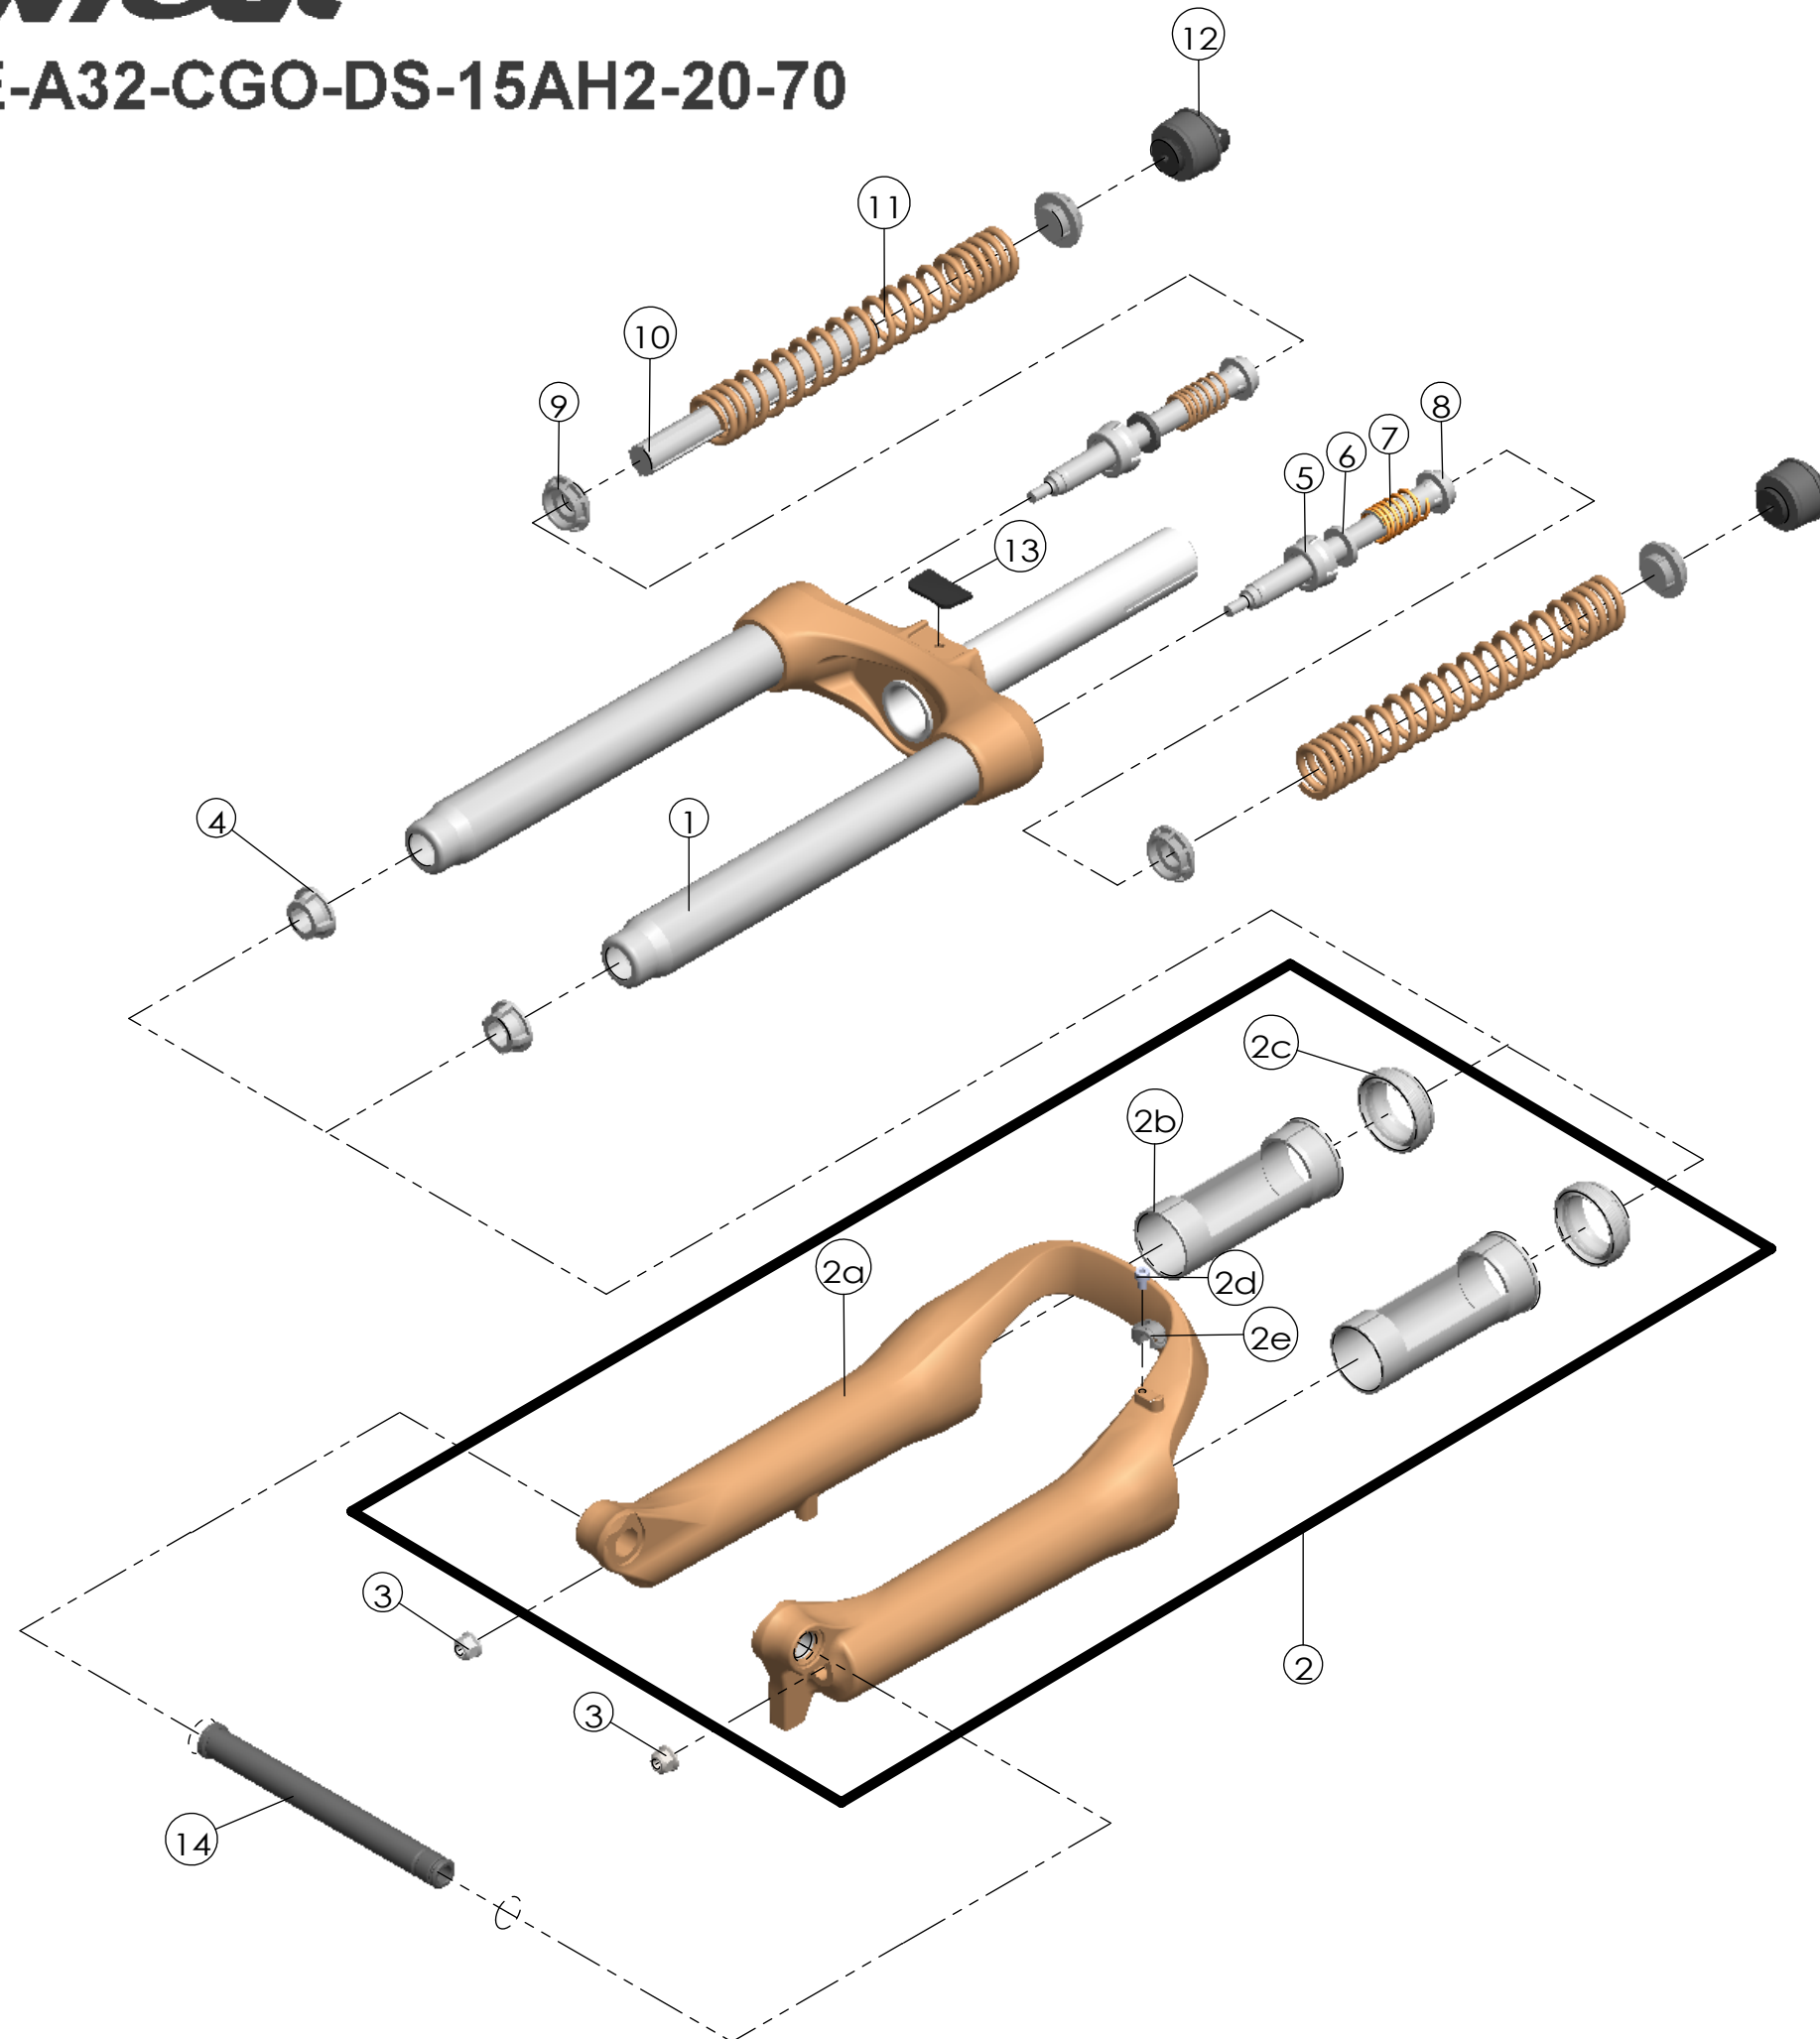

Date	2019.4.11	Version	1
Amended			

NO.	PART NAME	PART CODE	QTY.
			70
1	UPPER ASSY	FKZ106-01	1
2	BOTTOM CASE ASSY	FKZ107-10	1
2a	BOTTOM CASE	FPB460-10	1
2b	SLIDER SLEEVE	FEG468	2
2c	DUST SEAL	FAA169-20	2
2d	HOSE GUIDE	FEG166	1
2e	BOLT	FSB153	1
3	FIXING NUT	FSN023	2
4	BOTTOM STOPPER	FEE806-70	2
5	FORK NOSE	FEE805-30	2
6	REBOUND RUBBER	FEP053	2
7	REBOUND SPRING	FEP058-20	2
8	SUPPORT TUBE	FEG469	2
9	SPRING GUIDE	FEE262-30	4
10	DAMPER	FEP661-20	1
11	MAIN SPRING	FEP800	2
12	ADJUST SYSTEM	FKE009-21	2
13	BRACE COVER	FEG394	1
14	15AH-100 AXLE SET	FKA117-02	1