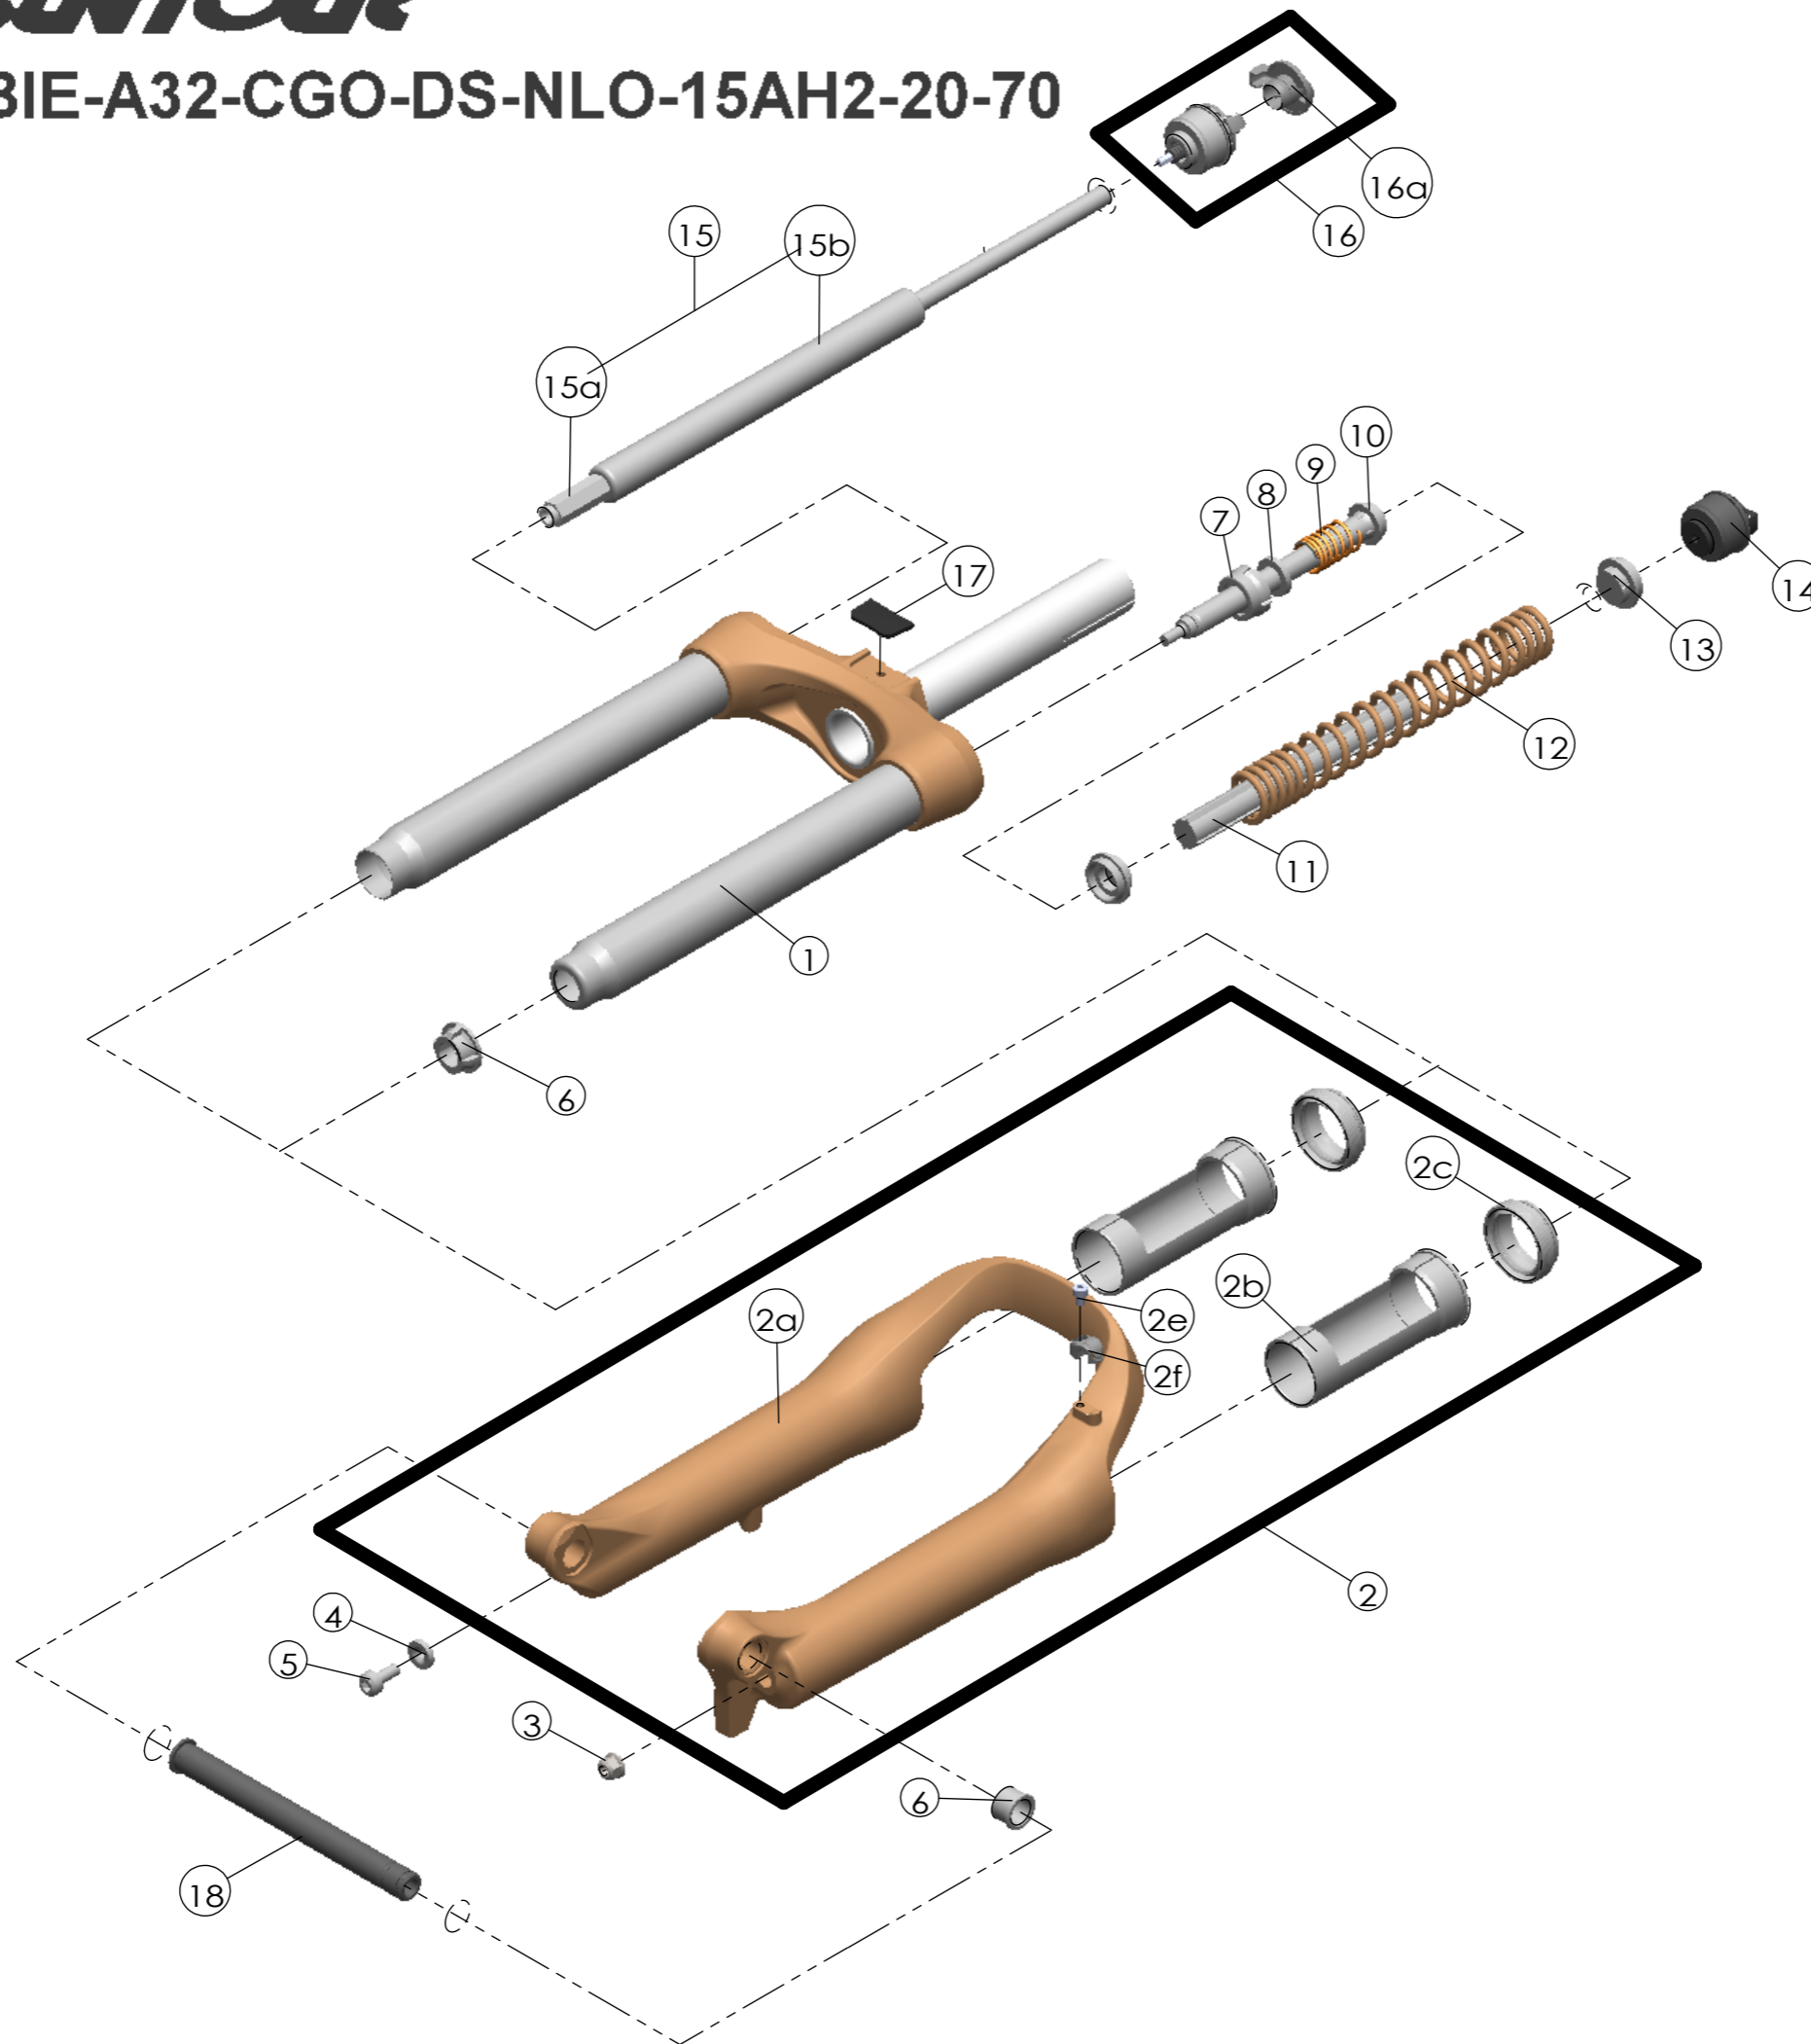

Date	2020.7.1	Version	1
Amended			

NO.	PART NAME	PART CODE	QTY.
			70
1	UPPER ASSY	FKZ106-02	1
2	BOTTOM CASE ASSY	FKZ107-10	1
2a	BOTTOM CASE	FPB460-10	1
2b	SLIDER SLEEVE	FEG468	2
2c	DUST SEAL	FAA169-20	2
2d	HOSE GUIDE	FEG166	1
2e	BOLT	FSB153	1
2f	WASHER	FSW025	1
3	FIXING NUT	FSN023	1
4	WASHER	FSW025	1
5	FIXING BOLT	FSB070	1
6	BOTTOM STOPPER	FEE806-70	1
7	FORK NOSE	FEE805-30	1
8	REBOUND RUBBER	FEP053	1
9	REBOUND SPRING	FEP189-20	1
10	SUPPORT TUBE	FEG469	1
11	DAMPER	FEP320-20	1
12	MAIN SPRING	FEP829	1
13	SPRING GUIDE	FEE434-10	2
14	ADJUST SYSTEM	FKE009-21	1
15	DAMPER UNIT	FUN140-33	1
15a	DAMPER BODY	FUN140-30	1
15b	SUPPORT TUBE	FEE314-10	1
16	LO ADJUST SYSTEM	FKE028-38	1
16a	LO KNOB	FEG426	1
17	BRACE COVER	FEG394	1
18	15AH-100 AXLE SET	FKA117-02	1