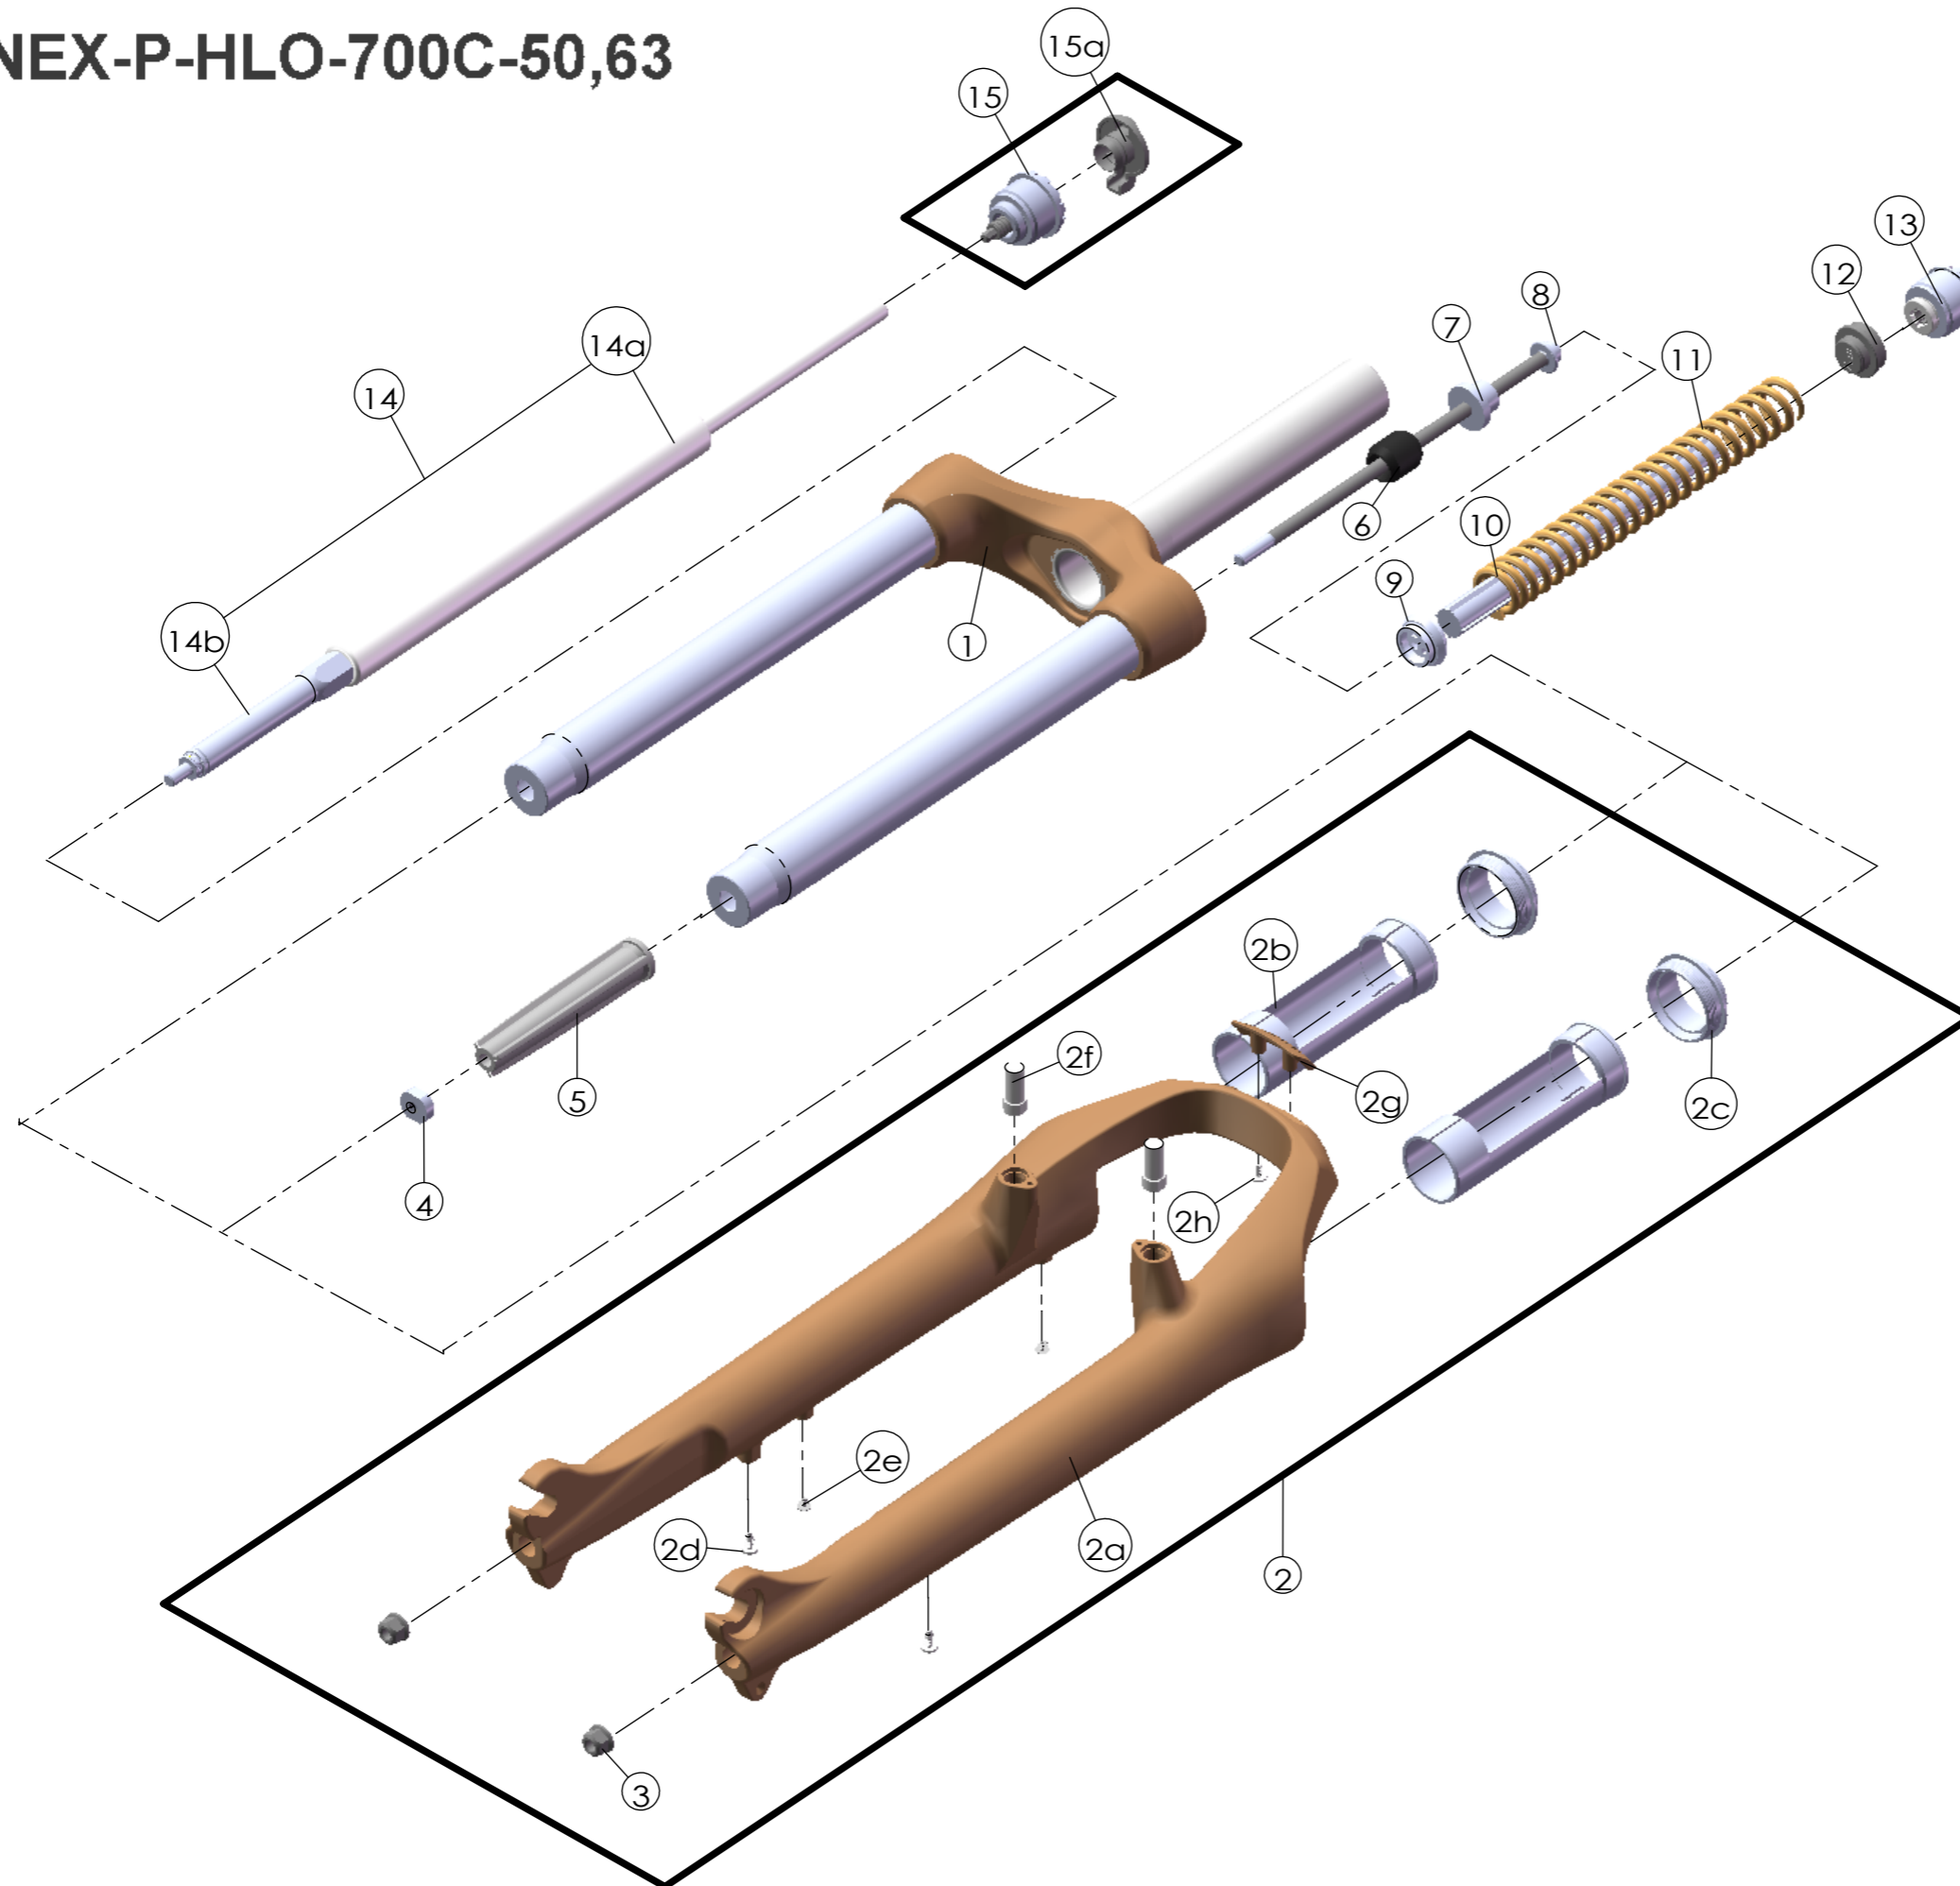

SF SUNTOUR

SF20-NEX-P-HLO-700C-50,63

Date	2019.4.26	Version	1
Amended			

NO.	PART NAME	PART CODE	QTY.	
			50	63
1	UPPER ASSY	FKZ135-02	1	1
2	BOTTOM CASE ASSY	FKZ137-10	1	1
2a	BOTTOM CASE	FPB486	1	1
2b	SLIDER SLEEVE	FEE942	2	2
2c	DUST SEAL	FAA125-40	2	2
2d	MOUNT CAP	FAA199	2	2
2e	MOUNT CAP	FAA199-10	2	2
2f	CANTI BOSS	FSB241-16	2	2
2g	BRACE COVER	FEG495	1	1
2h	TAPPING SCREW	FSB124	2	2
3	FIXING NUT	FSN023	2	2
4	NUT PLATE	FSN025-10	1	1
5	BOTTOM STOPPER	FEG362	1	1
6	REBOUND RUBBER	FEP086-10	1	1
7	DAMPER SPACE	FEE452	1	-
8	FIXING BOLT	FSB159-08	1	1
9	SPRING GUIDE	FEE468-10	1	1
10	DAMPER	FEP262-95	1	-
		FEP262-50	-	1
11	MAIN SPRING	FEP451	1	-
		FEP450	-	1
12	SPRING GUIDE	FEE467-10	1	1
13	ADJUSTER ASSY	FKE008-11	1	1
14	DAMPER UNIT	FUN050-24	1	1
14a	DAMPER BODY	FUN050-20	1	1
14b	SUPPORT TUBE	FEE847-11	1	1
15	LO ADJUST SYSTEM	FKE028-18	1	1
15a	LO KNOB	FKG426	1	1