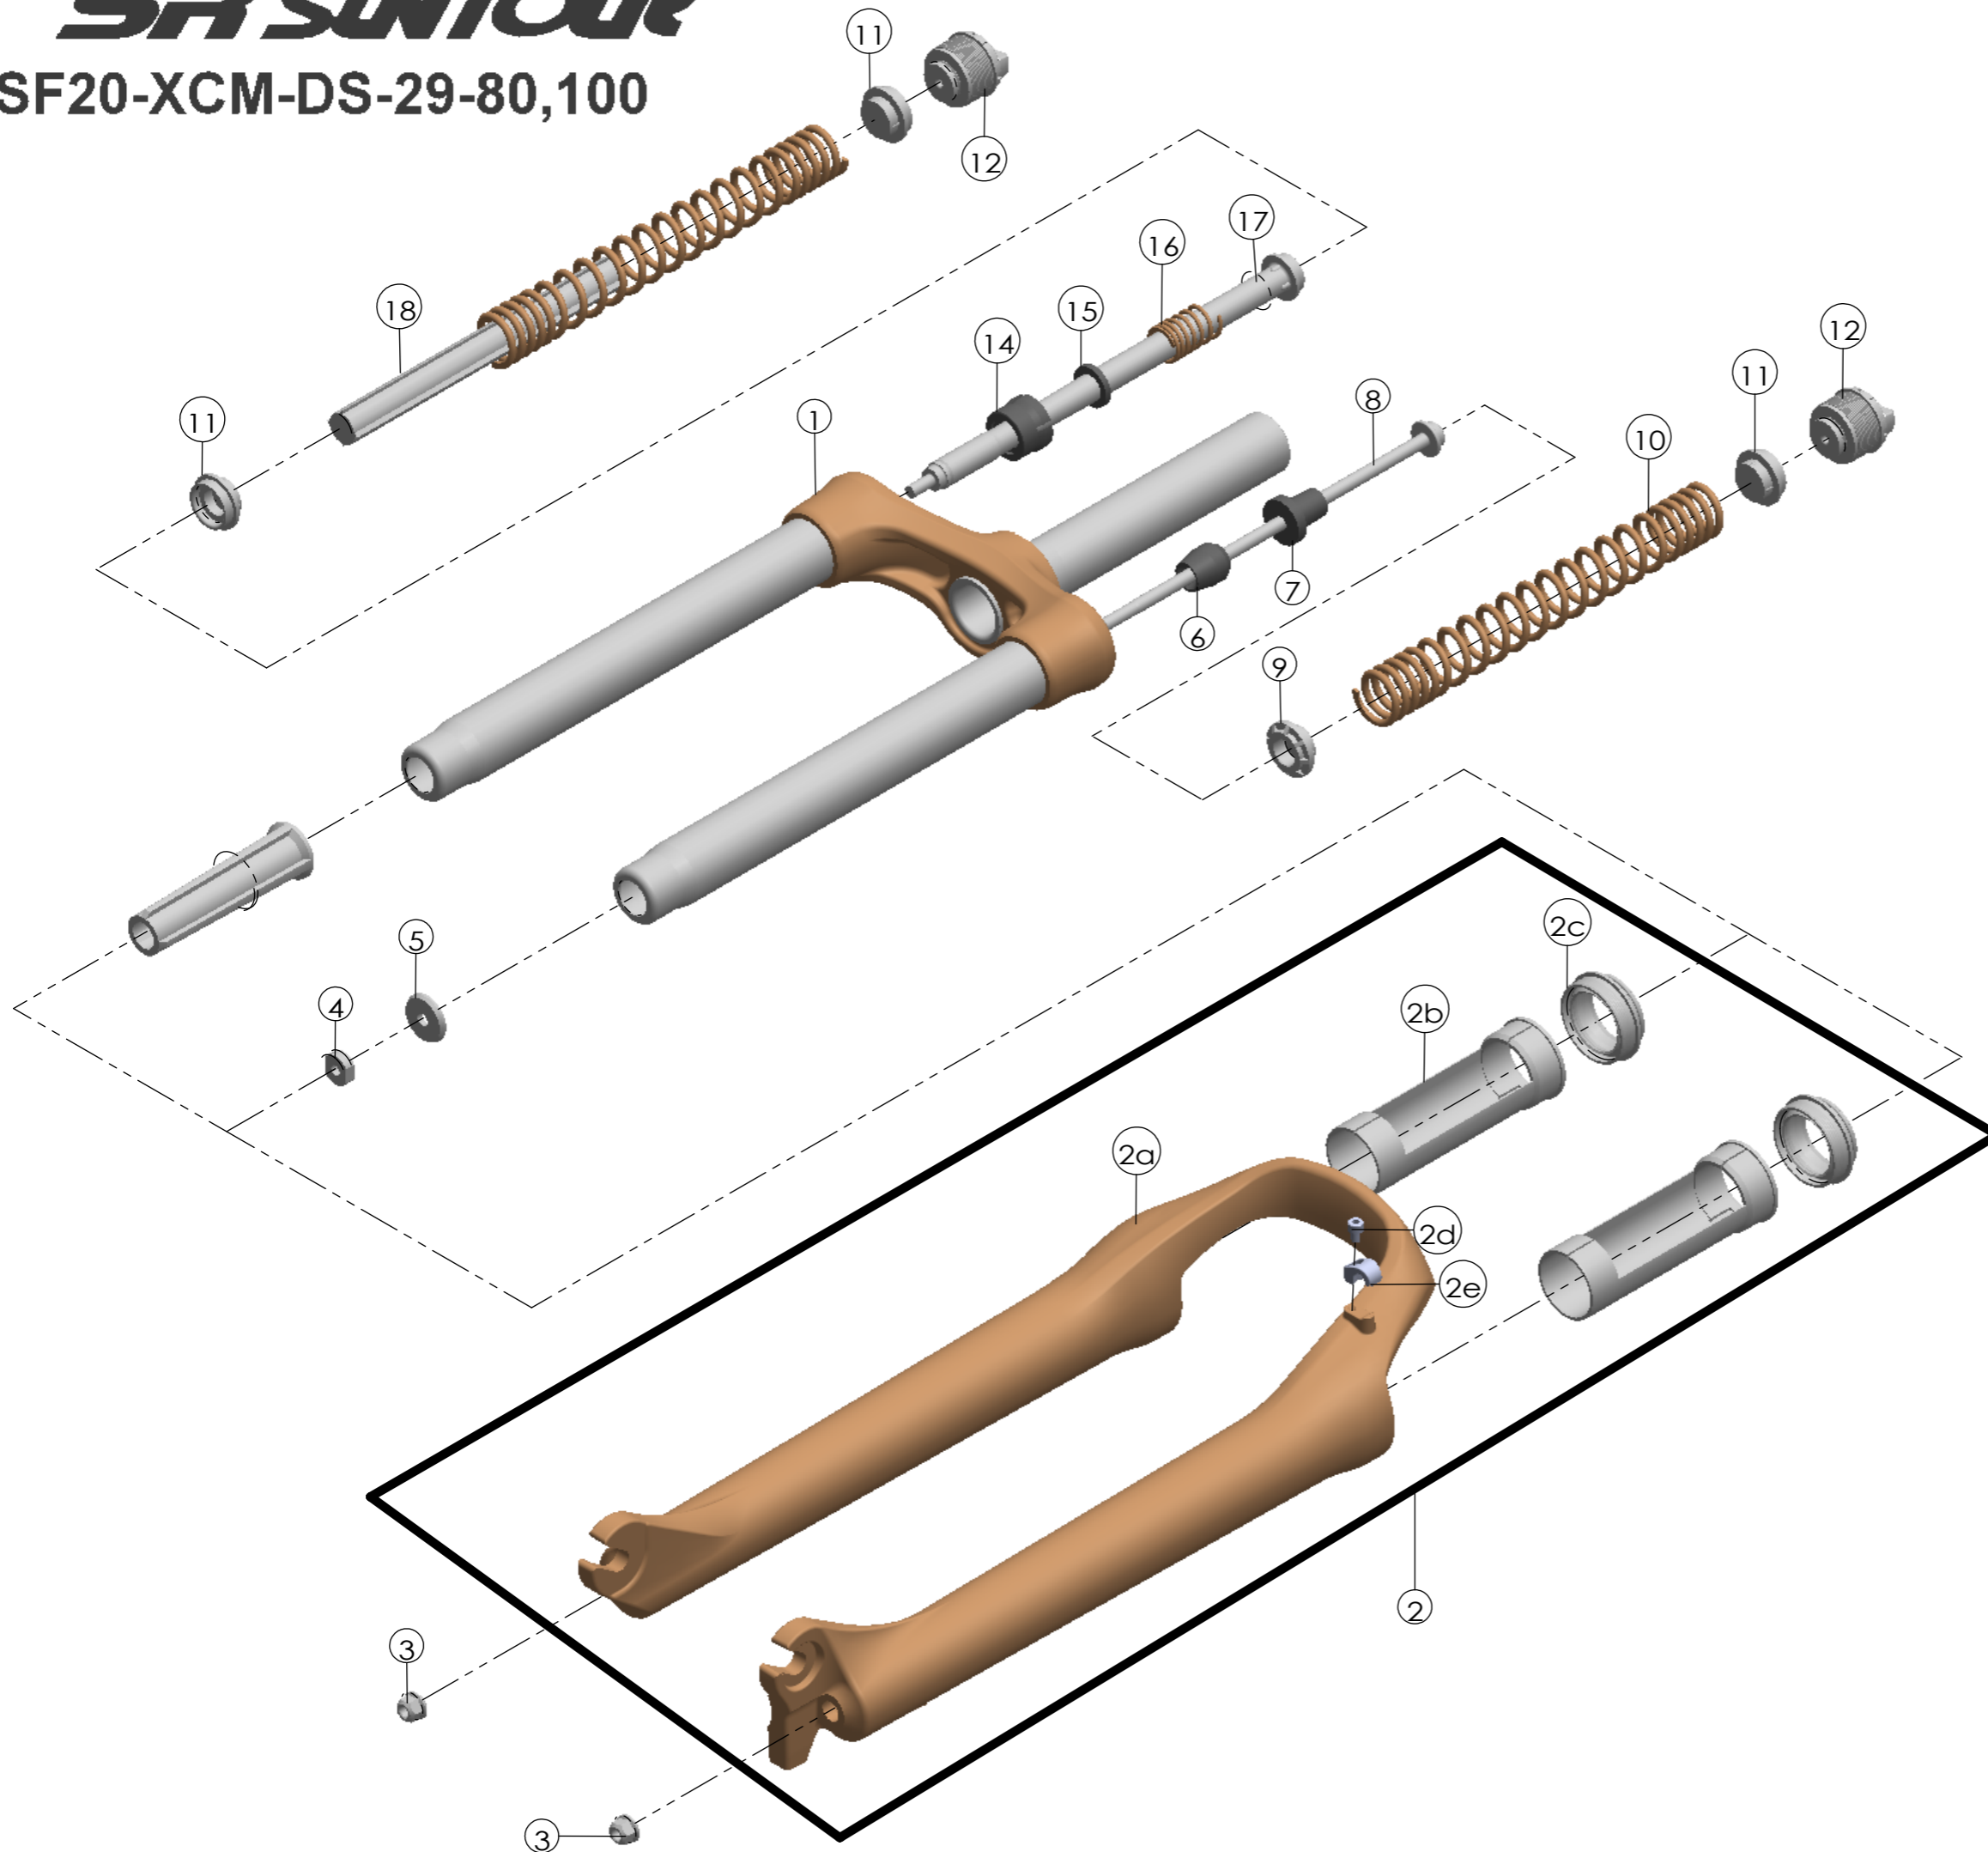

# SUNTOUR

## SF20-XCM-DS-29-80,100

Date	2019.6.21	Version	1
Amended			

NO.	PART NAME	PART CODE	QTY.	
			80	100
1	UPPER ASSY	FKZ029-03	1	-
		FKZ029-09	-	1
2	BOTTOM CASE ASSY	FKZ142-10	1	1
2a	BOTTOM CASE	FPB489	1	1
2b	SLIDER SLEEVE	FEE785	2	2
2c	DUST SEAL	FAA070-10	2	2
2d	BOLT	FSB153	1	1
2e	HOSE GUIDE	FEG166	1	1
3	FIXING NUT	FSN023	2	2
4	NUT PLATE	FSN025	1	1
5	BOTTOM STOPPER	FEE465	1	1
6	REBOUND RUBBER	FEP086-10	1	1
7	DAMPER SPACE	FEE530	1	1
8	FIXING BOLT	FSB159-08	1	1
9	SPRING GUIDE	FEG146-00	1	1
10	MAIN SPRING	FEP327-60	2	-
		FEP319-60	-	2
11	SPRING GUIDE	FEE434-10	3	3
12	ADJUST SYSTEM	FKE009-11	2	2
13	SUPPORT TUBE	FEE959-10	1	-
		FEE959-00	-	1
14	FORK NOSE	FEE805	1	1
15	REBOUND RUBBER	FEP053	1	1
16	REBOUND SPRING	FEP058-20	1	1
17	SUPPORT TUBE	FEE960	1	1
18	DAMPER	FEP320-20	1	1