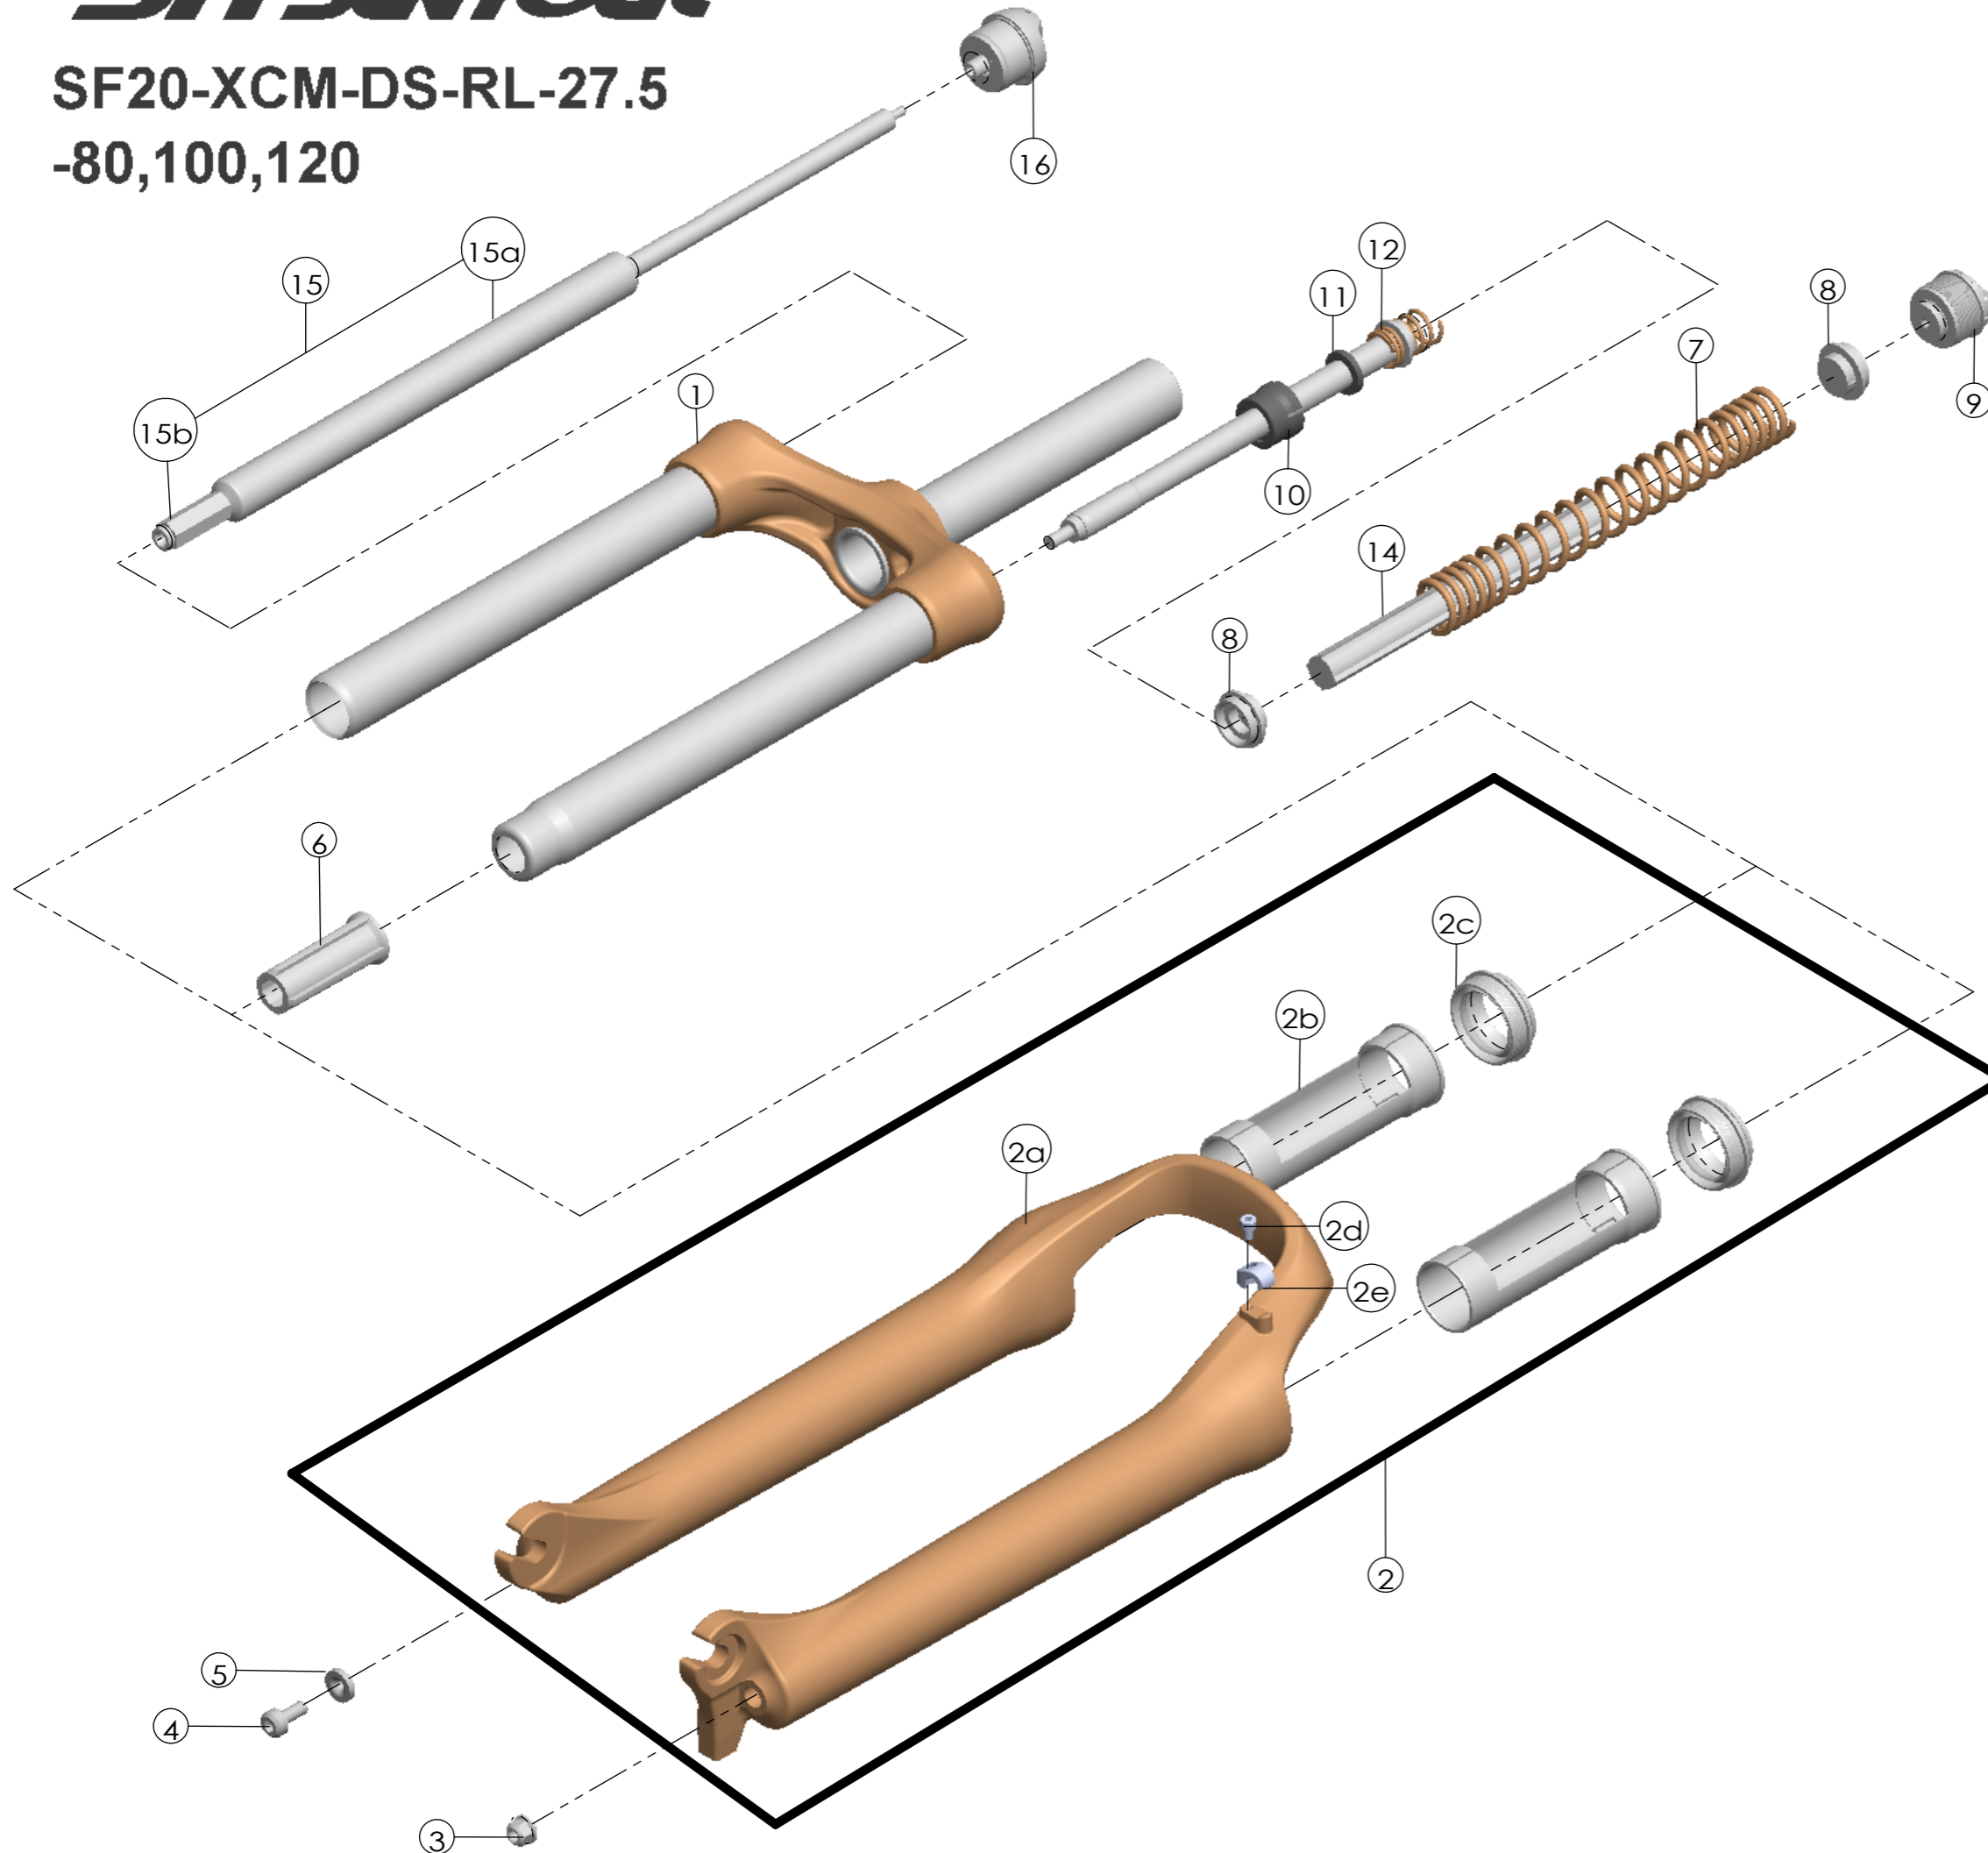

SF20-XCM-DS-RL-27.5 -80,100,120

Date	2019.6.21	Version	1
Amended			

NO.	PART NAME	PART CODE	QTY.		
			80	100	120
1	UPPER ASSY	FKZ060-02	1	-	-
		FKZ029-07	-	1	-
		FKZ029-08	-	-	1
2	BOTTOM CASE ASSY	FKZ141-10	1	1	1
2a	BOTTOM CASE	FPB488	1	1	1
2b	SLIDER SLEEVE	FEE785	2	2	2
2c	DUST SEAL	FAA070-10	2	2	2
2d	BOLT	FSB153	1	1	1
2e	HOSE GUIDE	FEG166	1	1	1
3	FIXING NUT	FSN023	1	1	1
4	FIXING BOLT	FSB070	1	1	1
5	WASHER	FSW025	1	1	1
6	SUPPORT TUBE	FEE959-00	1	-	-
		FEE806-40	-	1	-
		FEE806-30	-	-	1
7	MAIN SPRING	FEP439	1	-	-
		FEP438	-	1	-
		FEP447	-	-	1
8	SPRING GUIDE	FEE434-10	2	2	-
		FEE434-20	-	-	2
9	ADJUST SYSTEM	FKE009-11	1	1	1
10	FORK NOSE	FEE805	1	1	1
11	REBOUND RUBBER	FEP053	1	1	1
12	REBOUND SPRING	FEP189-20	1	1	1
13	SUPPORT TUBE	FEG175	1	1	1
14	DAMPER	FEP320-20	1	1	-
		FEP322-20	-	-	1
15	DAMPER UNIT	FUN015-09	1	1	1
15a	DAMPER BODY	FUN015-00	1	1	1
15b	SUPPORT TUBE	FEE314-15	1	1	1
16	RL ADJUST SYSTEM	FKE310-10	1	1	1