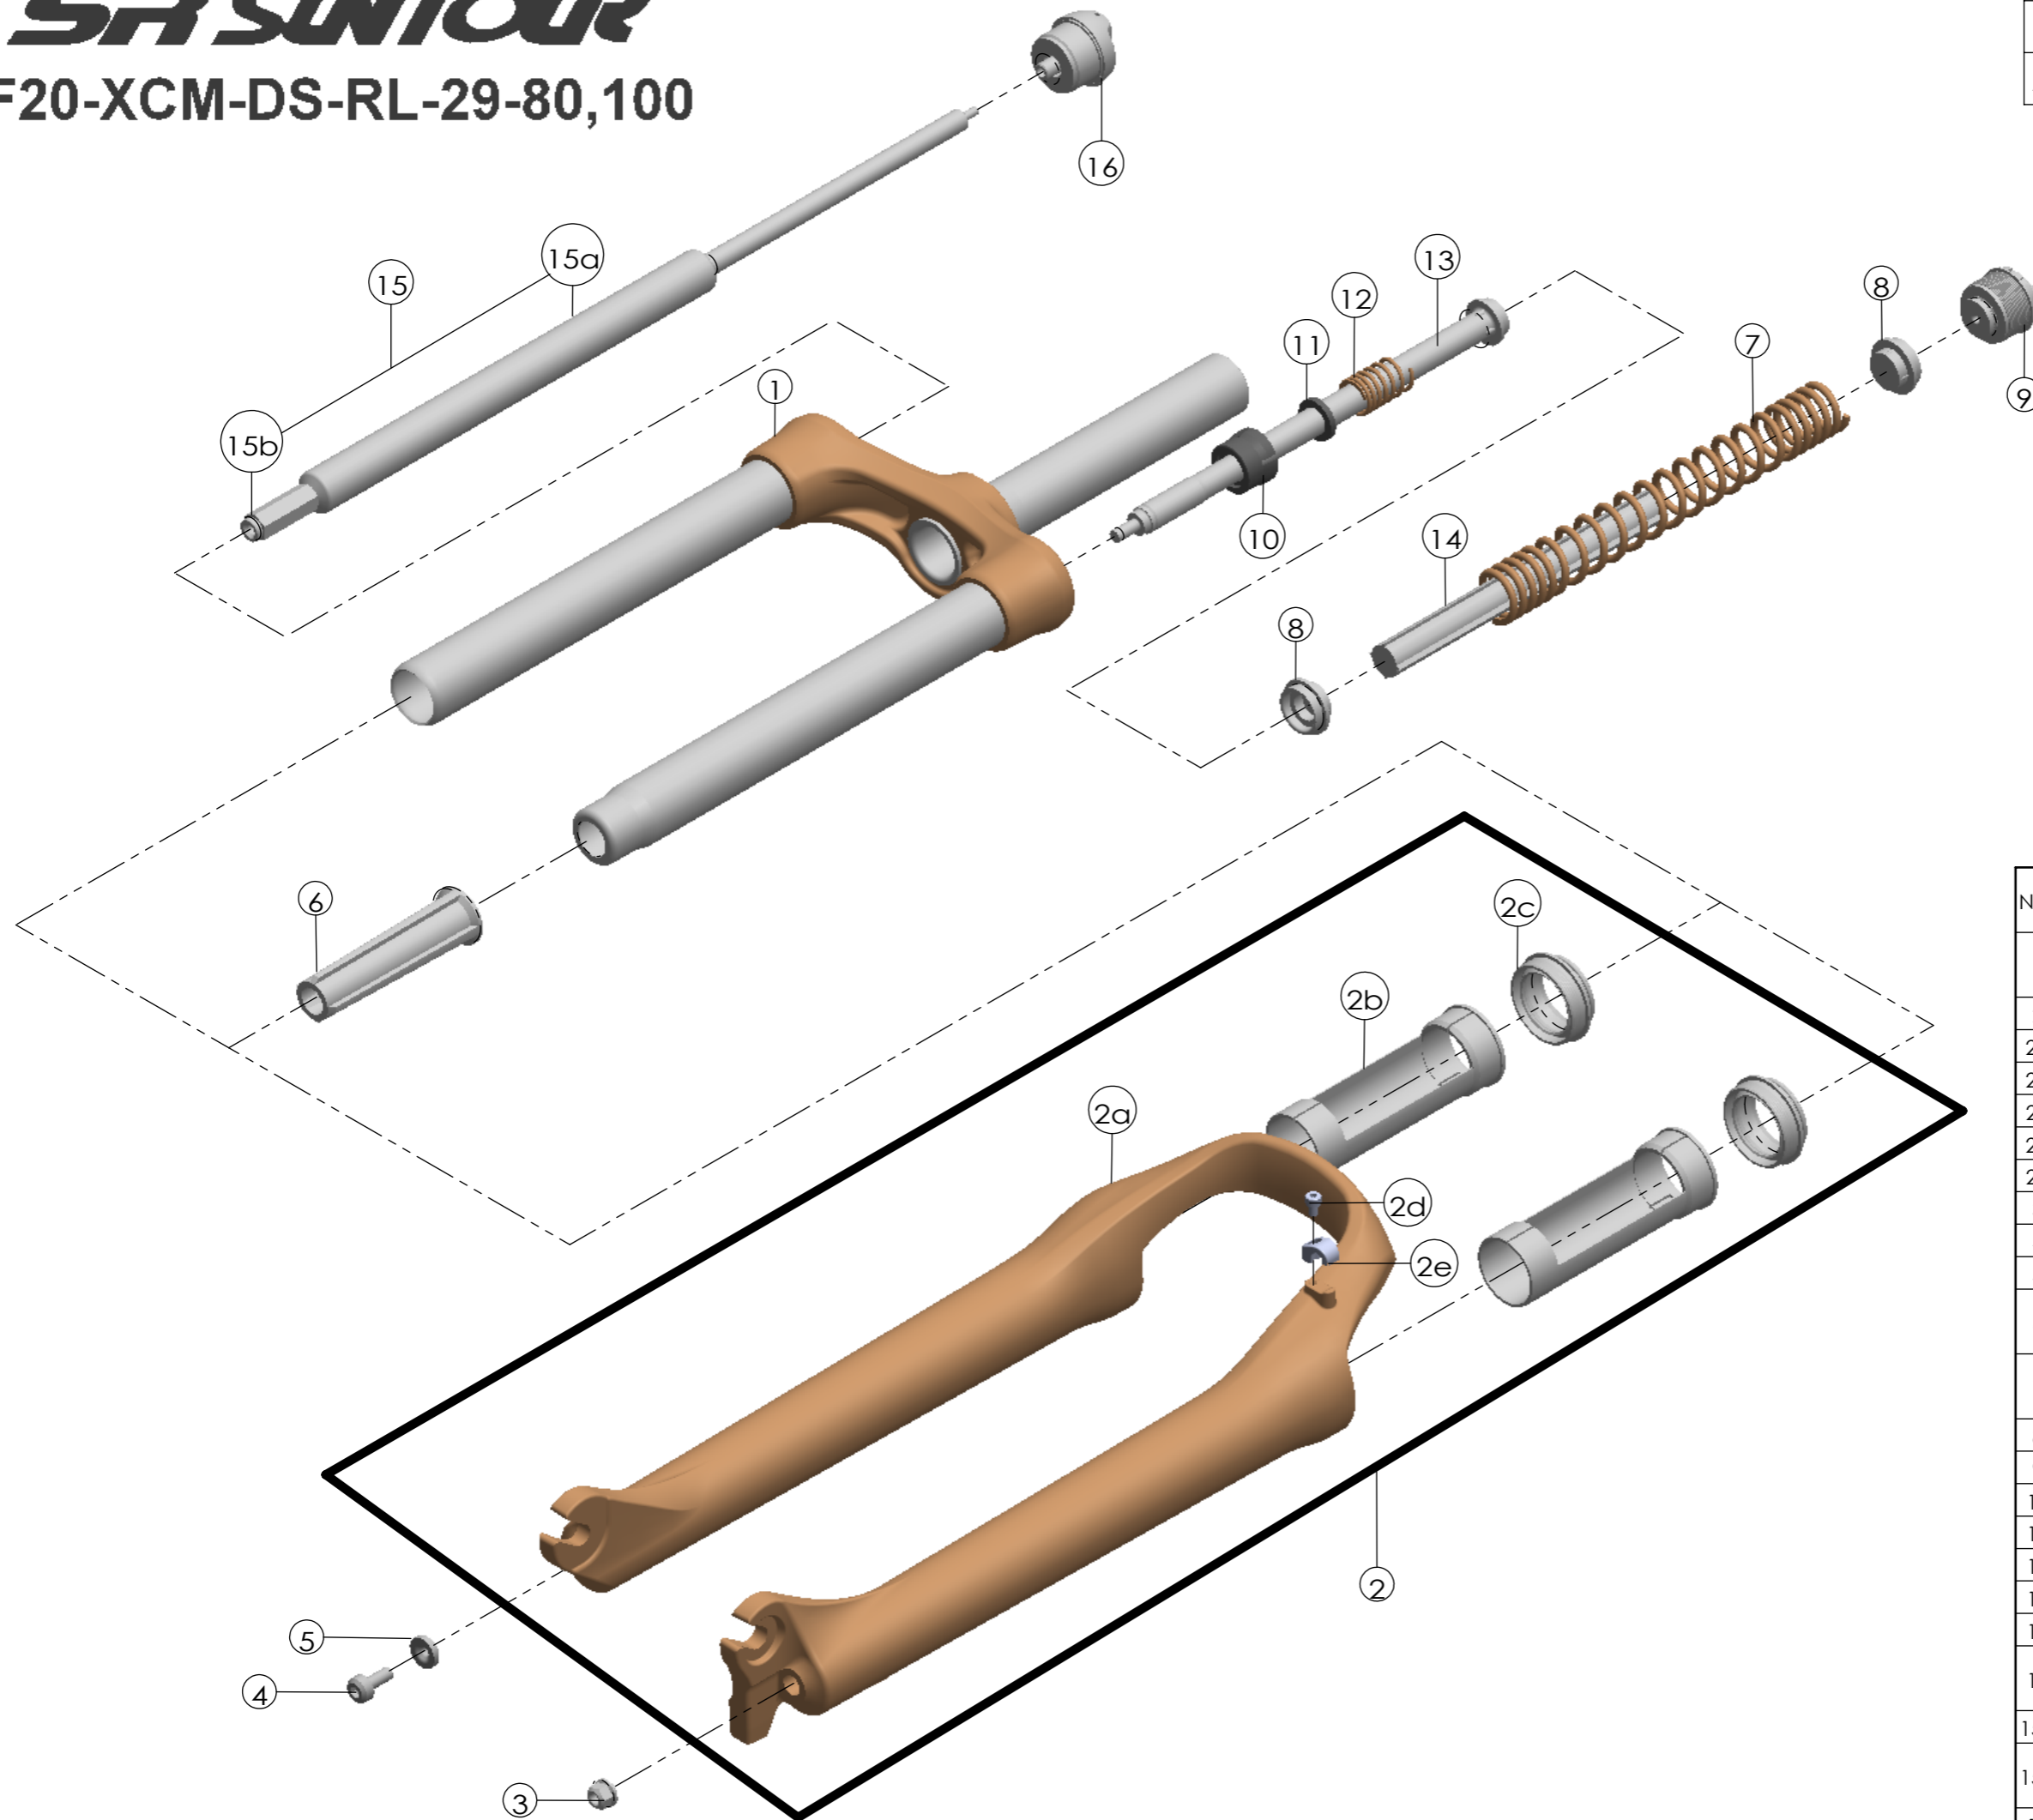

SF SUNTOUR

SF20-XCM-DS-RL-29-80,100

Date	2019.6.21	Version	1
Amended			

NO.	PART NAME	PART CODE	QTY.	
			80	100
1	UPPER ASSY	FKZ060-02	1	-
		FKZ029-07	-	1
2	BOTTOM CASE ASSY	FKZ142-10	1	1
2a	BOTTOM CASE	FPB489	1	1
2b	SLIDER SLEEVE	FEE785	2	2
2c	DUST SEAL	FAA070-10	2	2
2d	BOLT	FSB153	1	1
2e	HOSE GUIDE	FEG166	1	1
3	FIXING NUT	FSN023	1	1
4	FIXING BOLT	FSB070	1	1
5	WASHER	FSW025	1	1
6	SUPPORT TUBE	FEE959-10	1	-
		FEE959-00	-	1
7	MAIN SPRING	FEP439	1	-
		FEP438	-	1
8	SPRING GUIDE	FEE434-10	2	2
9	ADJUST SYSTEM	FKE009-11	1	1
10	FORK NOSE	FEE805	1	1
11	REBOUND RUBBER	FEP053	1	1
12	REBOUND SPRING	FEP189-20	1	1
13	SUPPORT TUBE	FEE960	1	1
14	DAMPER	FEP320-20	1	1
15	DAMPER UNIT	FUN015-09	1	-
		FUN015-08	-	1
15a	DAMPER BODY	FUN015-00	1	1
15b	SUPPORT TUBE	FEE314-15	1	-
		FEE314-14	-	1
16	RL ADJUST SYSTEM	FKE310-10	1	1