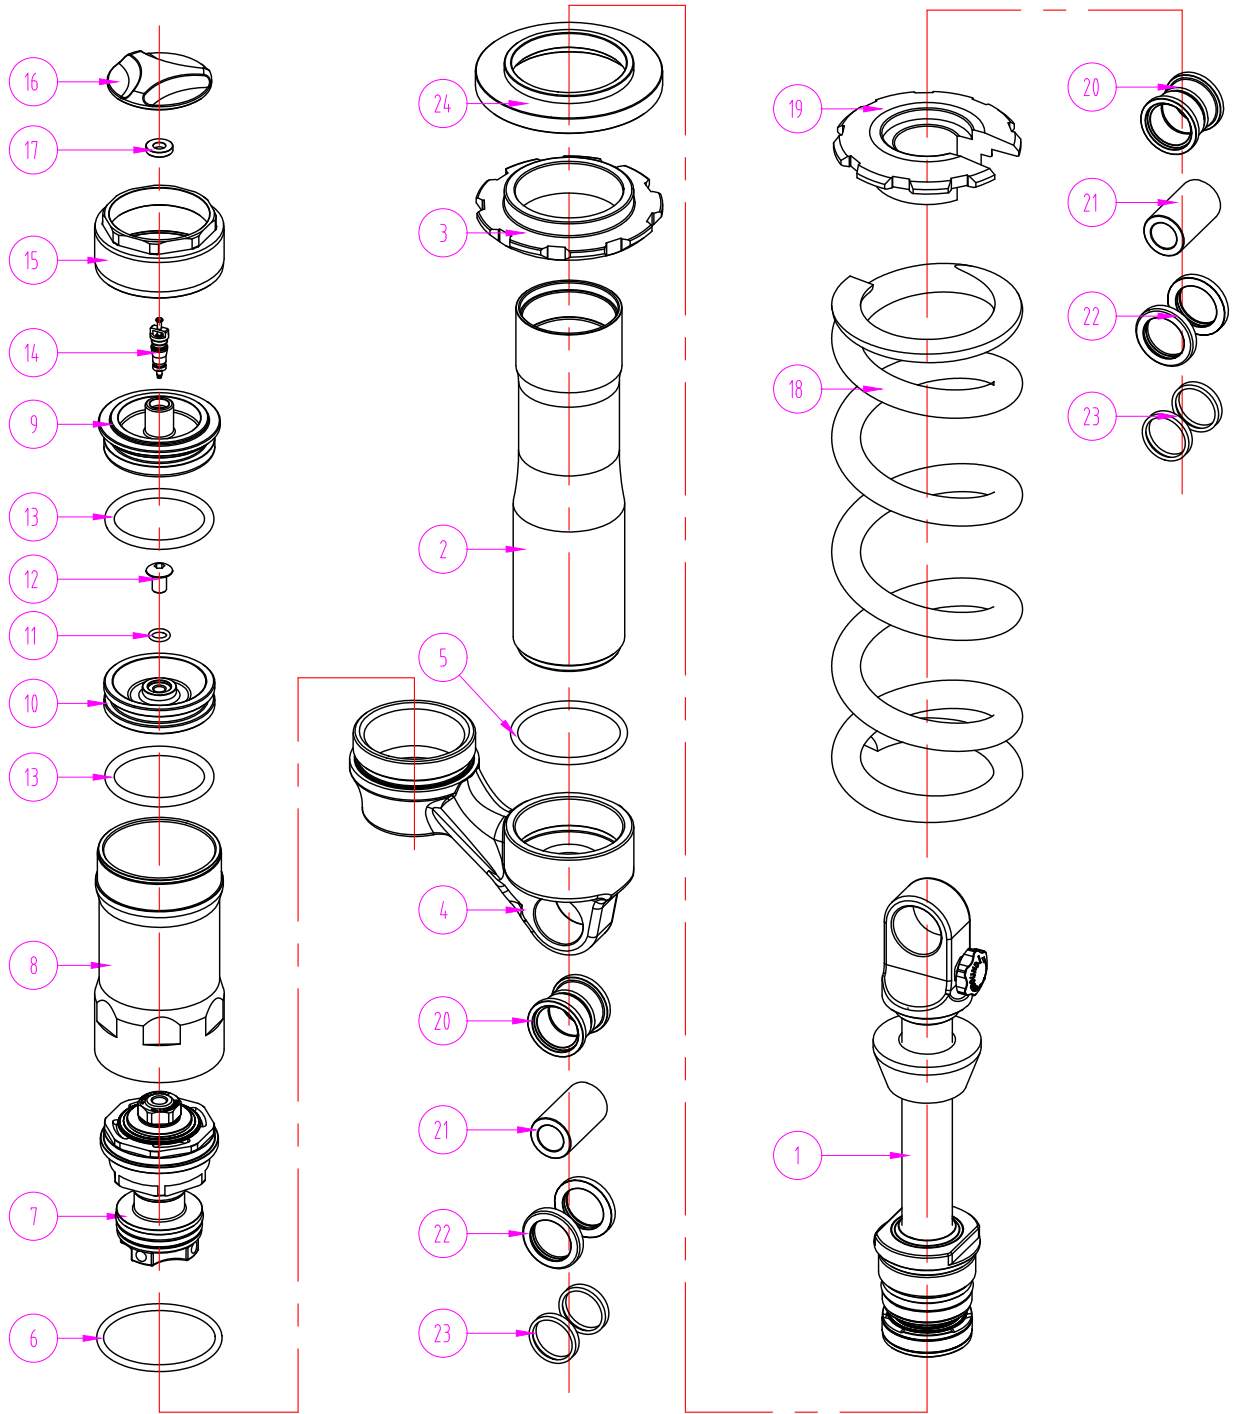

SR SUNTOUR

RS21-VORO RC INCH

Date	2020.09.21	Version	0
Amended	2020.09.21		

NO.	DESCRIPTION	SR CODE	MATERIAL	200 -57	216 -63	222 -70	241 -76
24	Spring Spacer	REE208-xx	ABS	1	1	1	1
23	O RING	RAA101	NBR	8	8	8	8
22	AL BUSHING	REE176 REE175 REE174	AL6061	2	2	2	2
21	SPHERE	RAA091	ABS	4	4	4	4
20	BUSHING	REE114	PLASTIC	4	4	4	4
19	Spring Clip	RAA178		1	1	1	1
18	MAIN SPRING	RES028 RES027		1	1	1	1
17	WASHER	RSW036	NBR	1	1	1	1
16	Air CAP	REE173	AL6061	1	1	1	1
15	Volume ADJ Locking	RAA087	AL6061	1	1	1	1
14	VALVE	FAA170-10		1	1	1	1
13	O RING	FAA308	NBR	2	2	2	2
12	Screw	RSB004	STEEL	1	1	1	1
11	O RING	FAA174	NBR	1	1	1	1
10	IFP 31mm	RLB065	AL6061	1	1	1	1
9	Bladder Air Cap	RAA085-10	AL6061	1	1	1	1
8	Reservoir Body	RLB169	AL6061	1	1	1	1
7	LOADER ASSEMBLY	RBA801-10		1	1	1	1
6	O RING	RAA098	NBR	1	1	1	1
5	O RING	FAA188	NBR	1	1	1	1
4	NoCom Alpha Housing	RLB067	AL6061	1	1	1	1
3	Preload Collar	RSN015	AL6061	1	1	1	1
2	MAIN BODY	RLB134-76 RLB134-70 RLB134-63 RLB134-57	AL6061				1
1	MAIN SPINDLE ASSEMBLY	RBA810-76-10 RBA810-70-10 RBA810-63-10 RBA810-57-10				1	
NO.	DESCRIPTION	SR CODE	MATERIAL	200 -57	216 -63	222 -70	241 -76