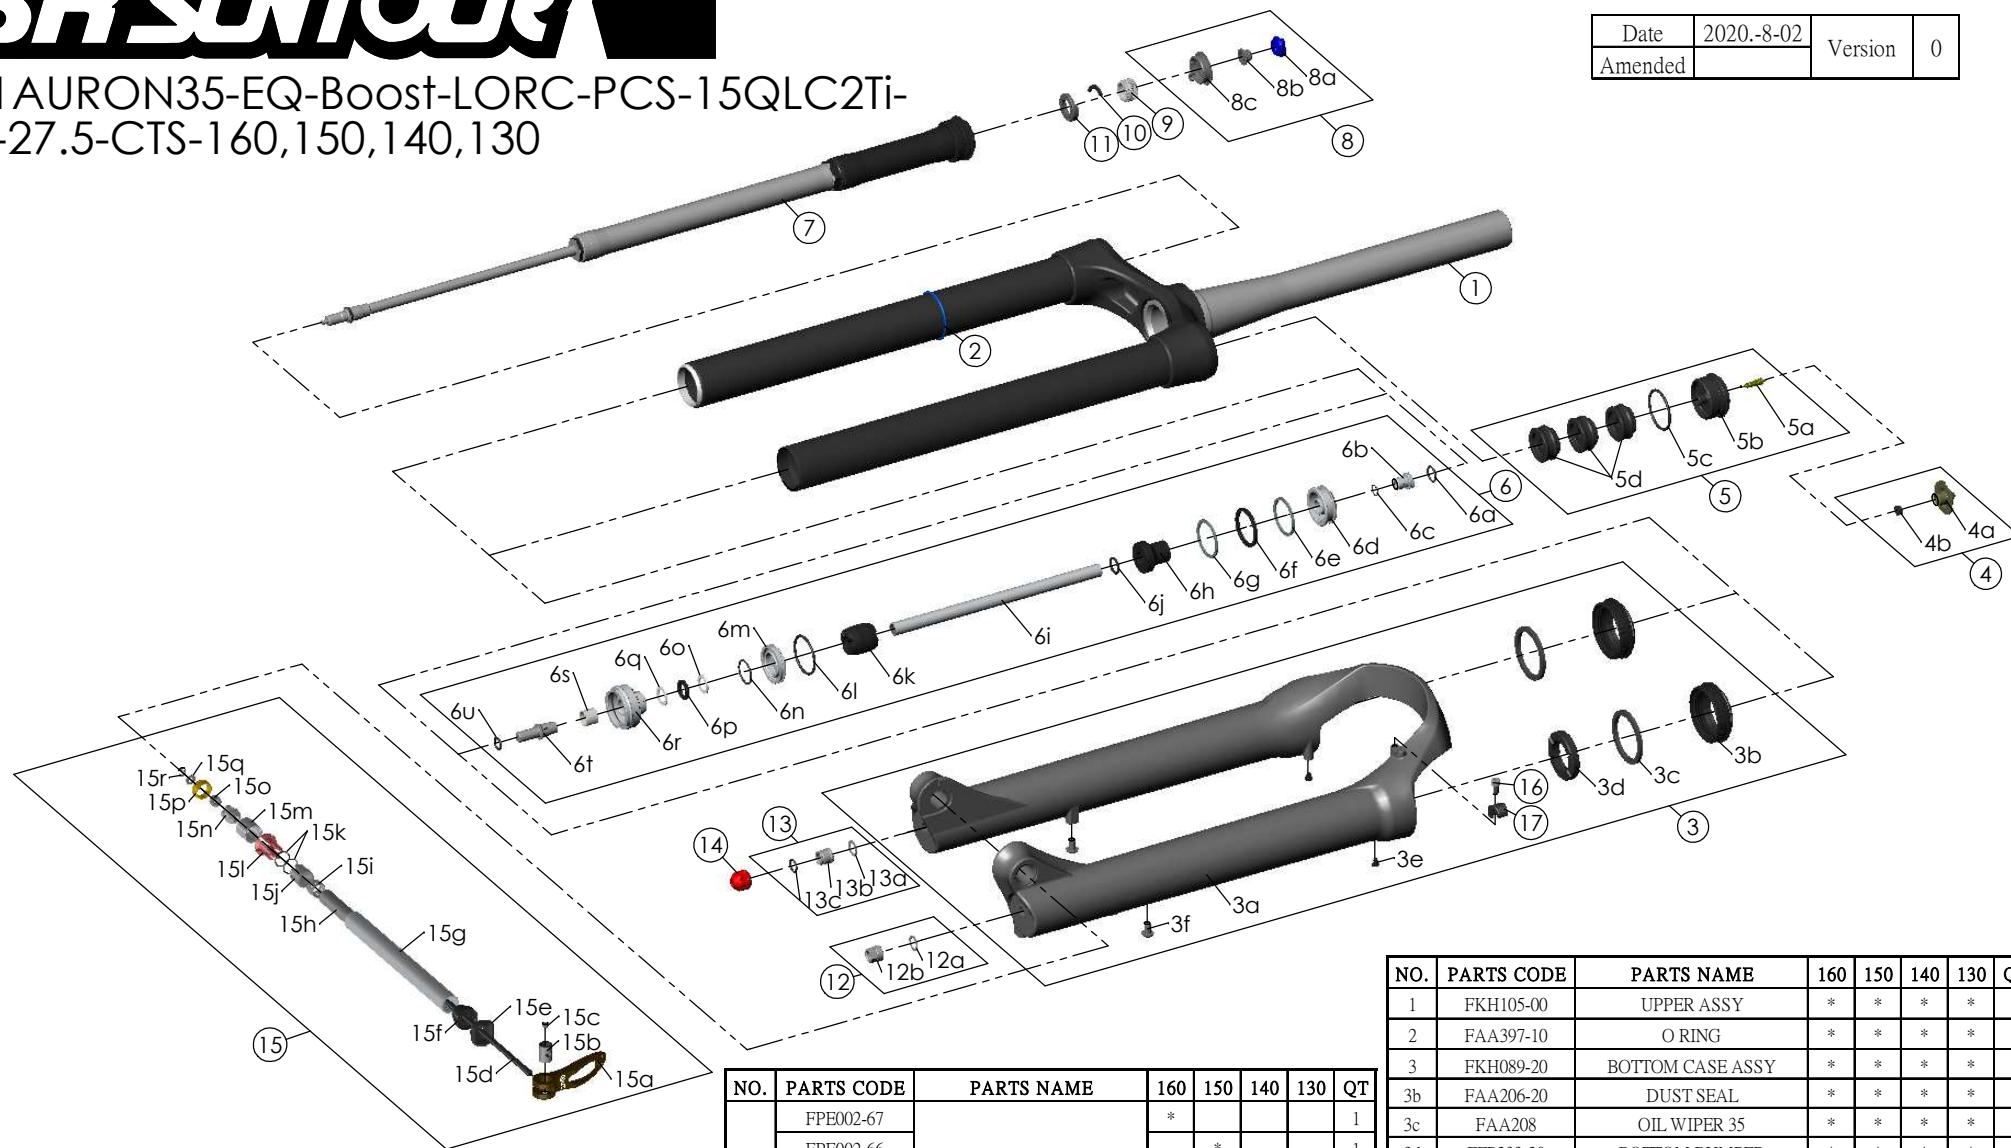

SUNTOUR

SF21AURON35-EQ-Boost-LORC-PCS-15QLC2Ti-110-27.5-CTS-160,150,140,130

Date	2020.-8-02	Version	0
Amended			

NO.	PARTS CODE	PARTS NAME	160	150	140	130	QT
13	FKE436	FIXING NUT SET	*	*	*	*	1
14	FEG201	REBOUND KNOB	*	*	*	*	1
15	FKA100-15	15QLC2Ti-110 AXLE SET	*	*	*	*	1
16	FSB153	GUIDE FIXING BOLT	*	*	*	*	1
17	FEE797	BRAKE HOSE GUIDE	*	*	*	*	1

NO.	PARTS CODE	PARTS NAME	160	150	140	130	QT
6i	FPE002-67	SUPPORT TUBE	*				1
	FPE002-66			*		1	
	FPE002-70				*	1	
	FPE002-71					*	1
7	FUN131-48	LORC-PCS UNIT	*	*	*	*	1
8	FKE421	LO-RC KNOB ASSY	*	*	*	*	1
9	FEE256-30	ADJUST CORE	*	*	*	*	1
10	FEE258	ADJUST CLICK	*	*	*	*	1
11	FEE257	CLICK HOLDER	*	*	*	*	1
12	FKA063-03	FIXING NUT SET	*	*	*	*	1

NO.	PARTS CODE	PARTS NAME	160	150	140	130	QT
1	FKH105-00	UPPER ASSY	*	*	*	*	1
2	FAA397-10	O RING	*	*	*	*	1
3	FKH089-20	BOTTOM CASE ASSY	*	*	*	*	1
3b	FAA206-20	DUST SEAL	*	*	*	*	2
3c	FAA208	OIL WIPER 35	*	*	*	*	2
3d	FEP233-20	BOTTOM BUMPER	*	*	*	*	1
3e	FAA200-10	MOUNT CAP	*	*	*	*	2
3f	FSB203	FIXING BOLT	*	*	*	*	2
4	FKE076-50	VALVE CAP ASSY	*	*	*	*	1
5	FKE075-74	AIR CAP ASSY	*	*	*	*	1
6	FKE578-00	SUPPORT TUBE ASSY	*				1
	FKE578-10			*		1	
	FKE578-20				*	1	
	FKE578-30					*	1