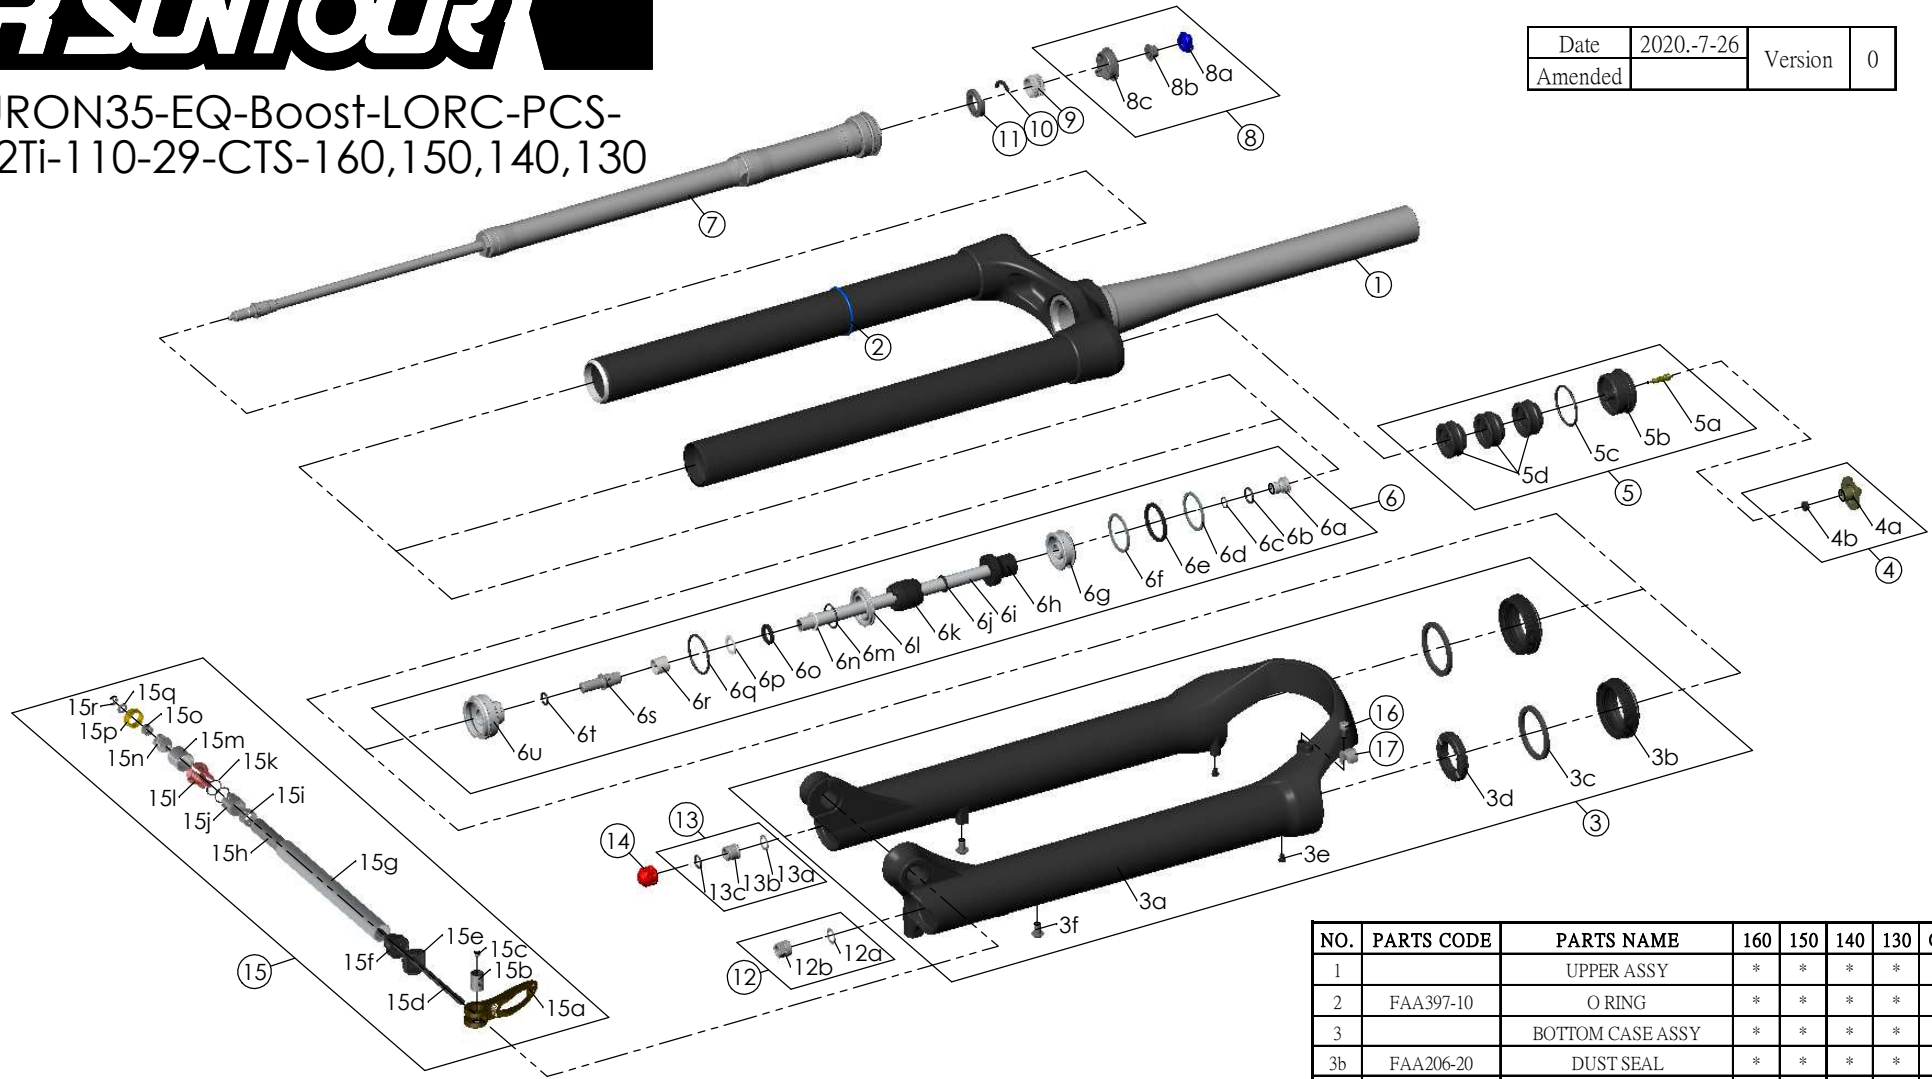

SUNTOUR

SF21 AURON35-EQ-Boost-LORC-PCS-15QLC2Ti-110-29-CTS-160,150,140,130

Date	2020-7-26	Version	0
Amended			

NO.	PARTS CODE	PARTS NAME	160	150	140	130	QT
16	FSB153	GUIDE FIXING BOLT	*	*	*	*	1
17	FEE797	BRAKE HOSE GUIDE	*	*	*	*	1

NO.	PARTS CODE	PARTS NAME	160	150	140	130	QT
7	FUN131-48	LORC-PCS UNIT	*	*	*	*	1
8	FKE421	LO-RC KNOB ASSY	*	*	*	*	1
9	FEE256-30	ADJUST CORE	*	*	*	*	1
10	FEE258	ADJUST CLICK	*	*	*	*	1
11	FEE257	CLICK HOLDER	*	*	*	*	1
12	FKA063-03	FIXING NUT SET	*	*	*	*	1
13	FKE436	FIXING NUT SET	*	*	*	*	1
14	FEG201	REBOUND KNOB	*	*	*	*	1
15	FKA100-15	15QLC2Ti-110 AXLE SET	*	*	*	*	1

NO.	PARTS CODE	PARTS NAME	160	150	140	130	QT
1		UPPER ASSY	*	*	*	*	1
2	FAA397-10	O RING	*	*	*	*	1
3		BOTTOM CASE ASSY	*	*	*	*	1
3b	FAA206-20	DUST SEAL	*	*	*	*	2
3c	FAA208	OIL WIPER 35	*	*	*	*	2
3d	FEP233-20	BOTTOM BUMPER	*	*	*	*	1
3e	FAA200-10	MOUNT CAP	*	*	*	*	2
3f	FSB203	FIXING BOLT	*	*	*	*	2
4	FKE076-50	VALVE CAP ASSY	*	*	*	*	1
5	FKE075-74	AIR CAP ASSY	*	*	*	*	1
6	FKE578-30	SUPPORT TUBE ASSY-130	*	*	*	*	1
6i	FPE002-67	SUPPORT TUBE	*				1
	FPE002-66			*		1	
	FPE002-70				*	1	
	FPE002-71					*	1