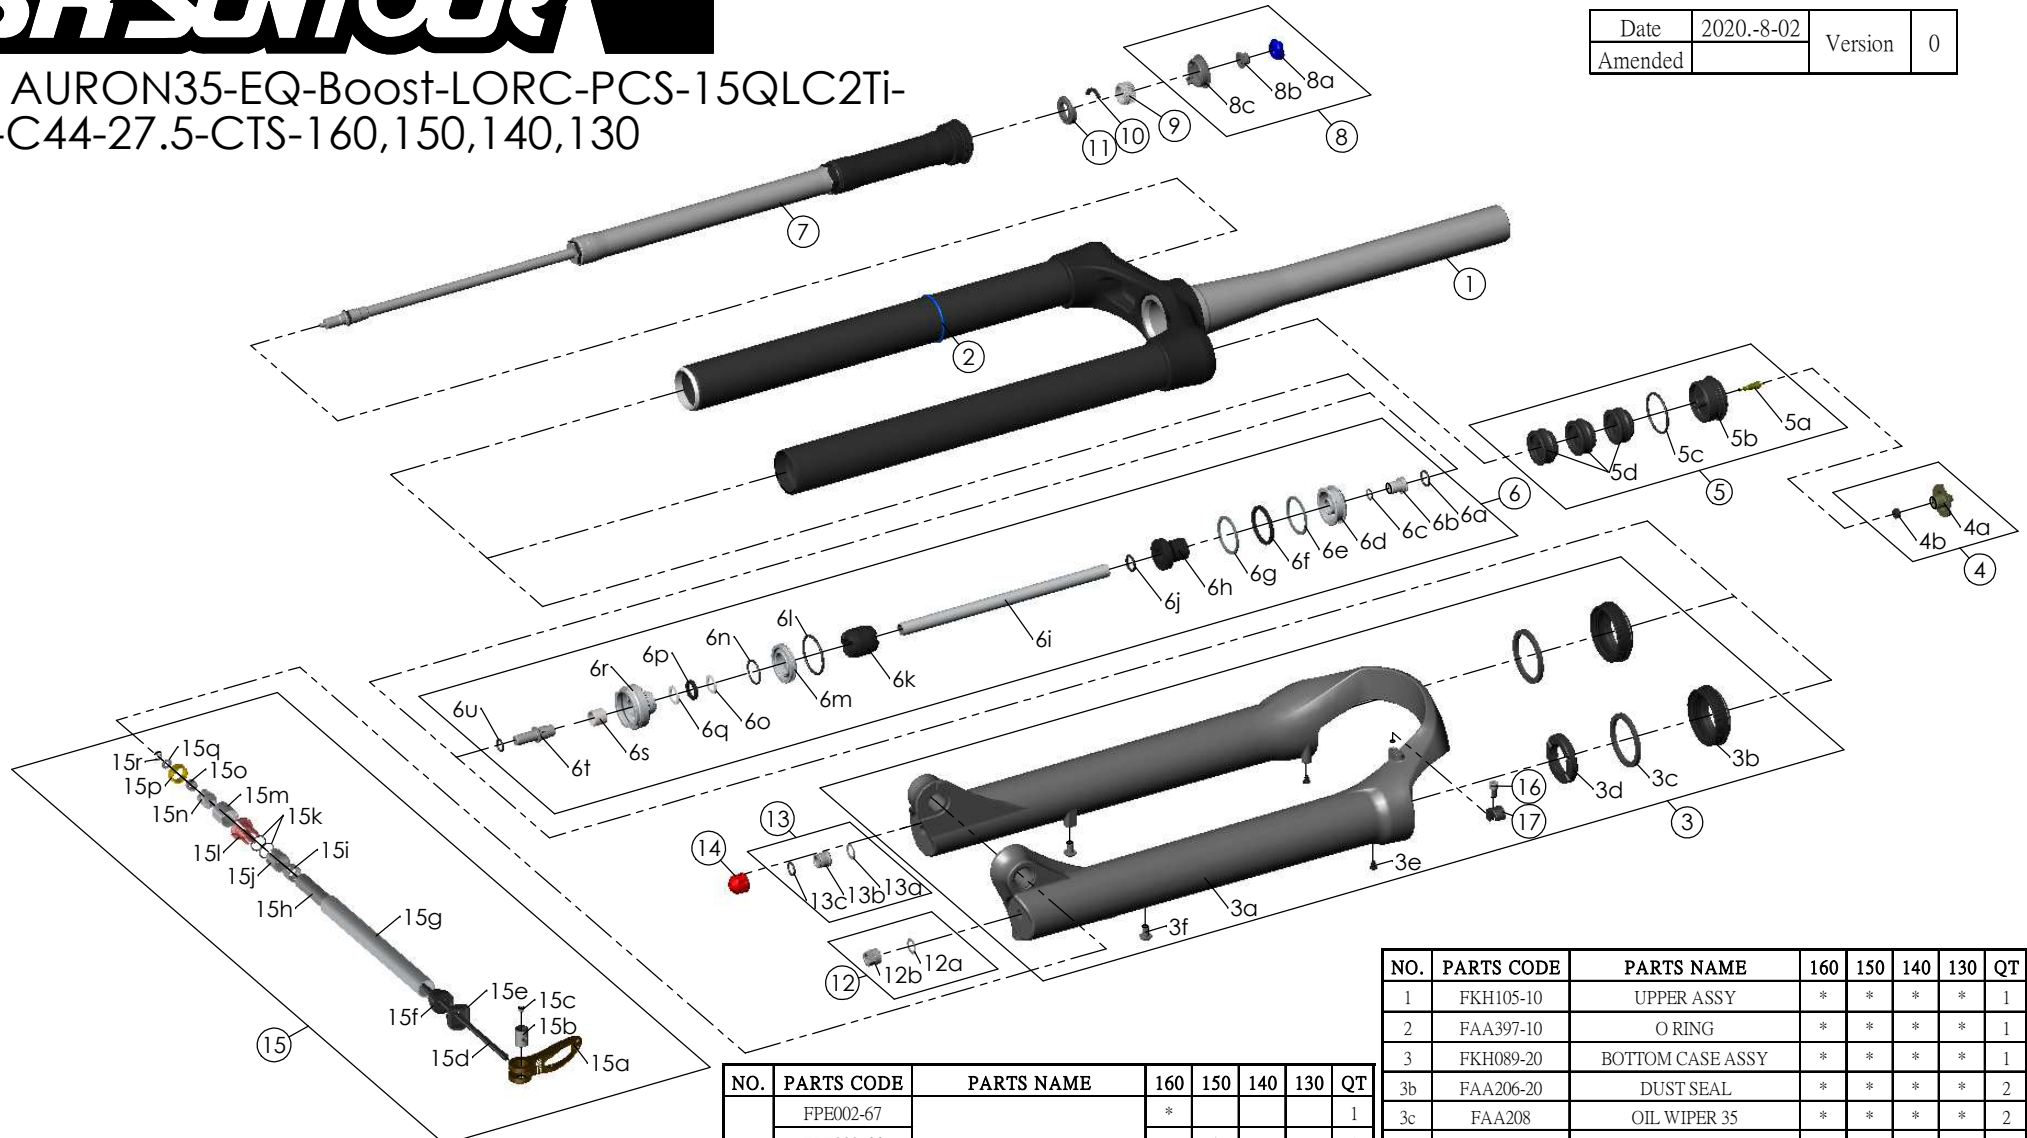

# SUNTOUR

SF21AURON35-EQ-Boost-LORC-PCS-15QLC2Ti-110-C44-27.5-CTS-160,150,140,130

Date	2020.-8-02	Version	0
Amended			

NO.	PARTS CODE	PARTS NAME	160	150	140	130	QT
13	FKE436	FIXING NUT SET	*	*	*	*	1
14	FEG201	REBOUND KNOB	*	*	*	*	1
15	FKA100-15	15QLC2Ti-110 AXLE SET	*	*	*	*	1
16	FSB153	GUIDE FIXING BOLT	*	*	*	*	1
17	FEE797	BRAKE HOSE GUIDE	*	*	*	*	1

NO.	PARTS CODE	PARTS NAME	160	150	140	130	QT
6i	FPE002-67	SUPPORT TUBE	*				1
	FPE002-66			*		1	
	FPE002-70				*	1	
	FPE002-71					*	1
7	FUN131-48	LORC-PCS UNIT	*	*	*	*	1
8	FKE421	LO-RC KNOB ASSY	*	*	*	*	1
9	FEE256-30	ADJUST CORE	*	*	*	*	1
10	FEE258	ADJUST CLICK	*	*	*	*	1
11	FEE257	CLICK HOLDER	*	*	*	*	1
12	FKA063-03	FIXING NUT SET	*	*	*	*	1

NO.	PARTS CODE	PARTS NAME	160	150	140	130	QT
1	FKH105-10	UPPER ASSY	*	*	*	*	1
2	FAA397-10	O RING	*	*	*	*	1
3	FKH089-20	BOTTOM CASE ASSY	*	*	*	*	1
3b	FAA206-20	DUST SEAL	*	*	*	*	2
3c	FAA208	OIL WIPER 35	*	*	*	*	2
3d	FEP233-20	BOTTOM BUMPER	*	*	*	*	1
3e	FAA200-10	MOUNT CAP	*	*	*	*	2
3f	FSB203	FIXING BOLT	*	*	*	*	2
4	FKE076-50	VALVE CAP ASSY	*	*	*	*	1
5	FKE075-74	AIR CAP ASSY	*	*	*	*	1
6	FKE578-00	SUPPORT TUBE ASSY	*				1
	FKE578-10			*		1	
	FKE578-20				*	1	
	FKE578-30					*	1