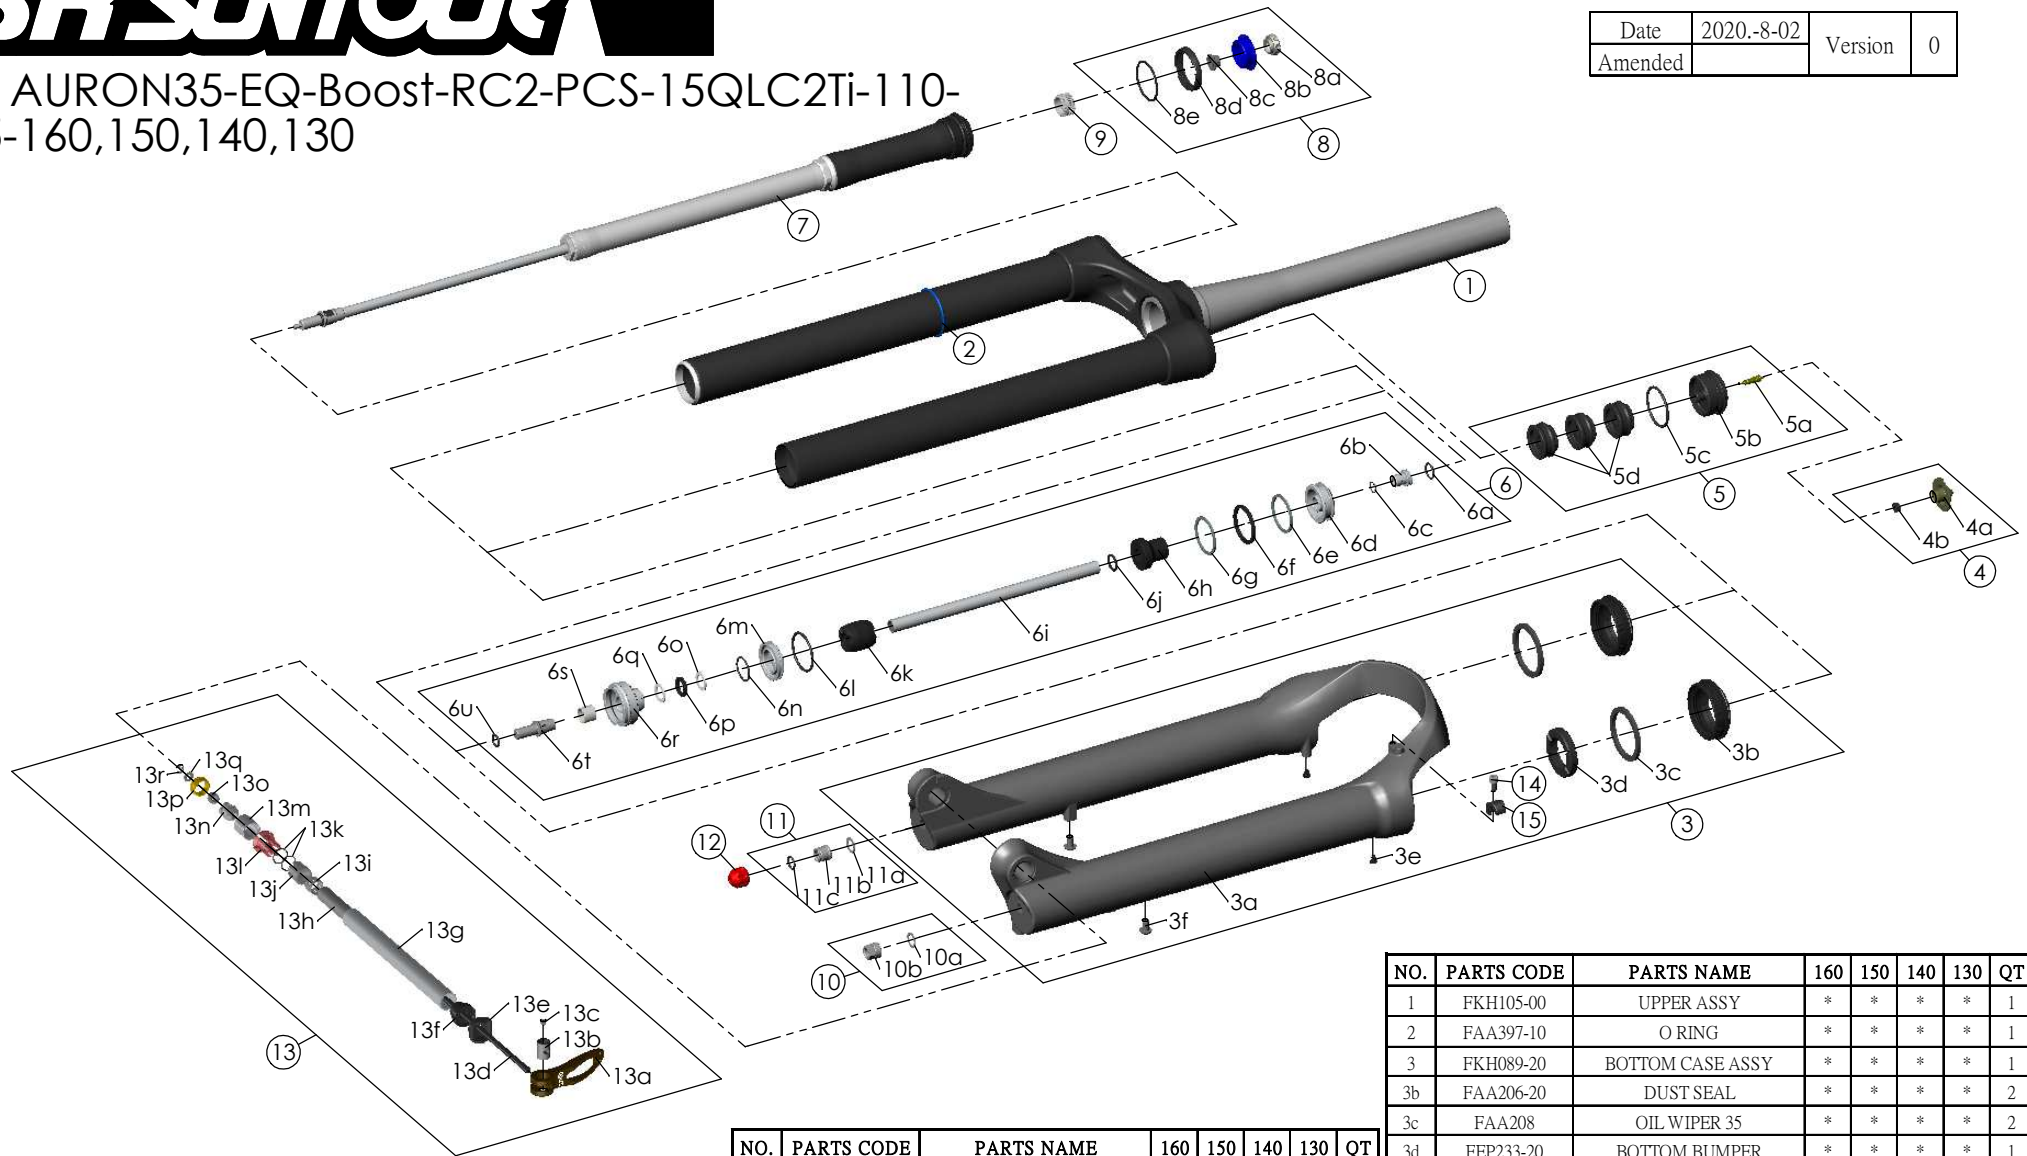

SUNTOUR

SF21 AURON35-EQ-Boost-RC2-PCS-15QLC2Ti-110-27.5-160,150,140,130

Date	2020.-8-02	Version	0
Amended			

NO.	PARTS CODE	PARTS NAME	160	150	140	130	QT
11	FKE436	FIXING NUT SET	*	*	*	*	1
12	FEF201	REBOUND KNOB	*	*	*	*	1
13	FAA100-15	15QLC2Ti-110 AXLE SET	*	*	*	*	1
14	FSB153	GUIDE FIXING BOLT	*	*	*	*	1
15	FEE797	BRAKE HOSE GUIDE	*	*	*	*	1

NO.	PARTS CODE	PARTS NAME	160	150	140	130	QT
6i	FPE002-67	SUPPORT TUBE	*				1
	FPE002-66			*		1	
	FPE002-70				*	1	
	FPE002-71					*	1
7	FUN088-38	RC2-PCS UNIT	*	*	*	*	1
8	FKE427-03	R2C2 COMP.KNOB ASSY	*	*	*	*	1
9	FEE256-30	ADJUST CORE	*	*	*	*	1
10	FKA063-03	FIXING NUT SET	*	*	*	*	1

NO.	PARTS CODE	PARTS NAME	160	150	140	130	QT
1	FKH105-00	UPPER ASSY	*	*	*	*	1
2	FAA397-10	O RING	*	*	*	*	1
3	FKH089-20	BOTTOM CASE ASSY	*	*	*	*	1
3b	FAA206-20	DUST SEAL	*	*	*	*	2
3c	FAA208	OIL WIPER 35	*	*	*	*	2
3d	FEP233-20	BOTTOM BUMPER	*	*	*	*	1
3e	FAA200-10	MOUNT CAP	*	*	*	*	2
3f	FSB203	FIXING BOLT	*	*	*	*	2
4	FKE076-50	VALVE CAP ASSY	*	*	*	*	1
5	FKE075-74	AIR CAP ASSY	*	*	*	*	1
6	FKE578-00	SUPPORT TUBE ASSY	*				1
	FKE578-10			*		1	
	FKE578-20				*	1	
	FKE578-30					*	1