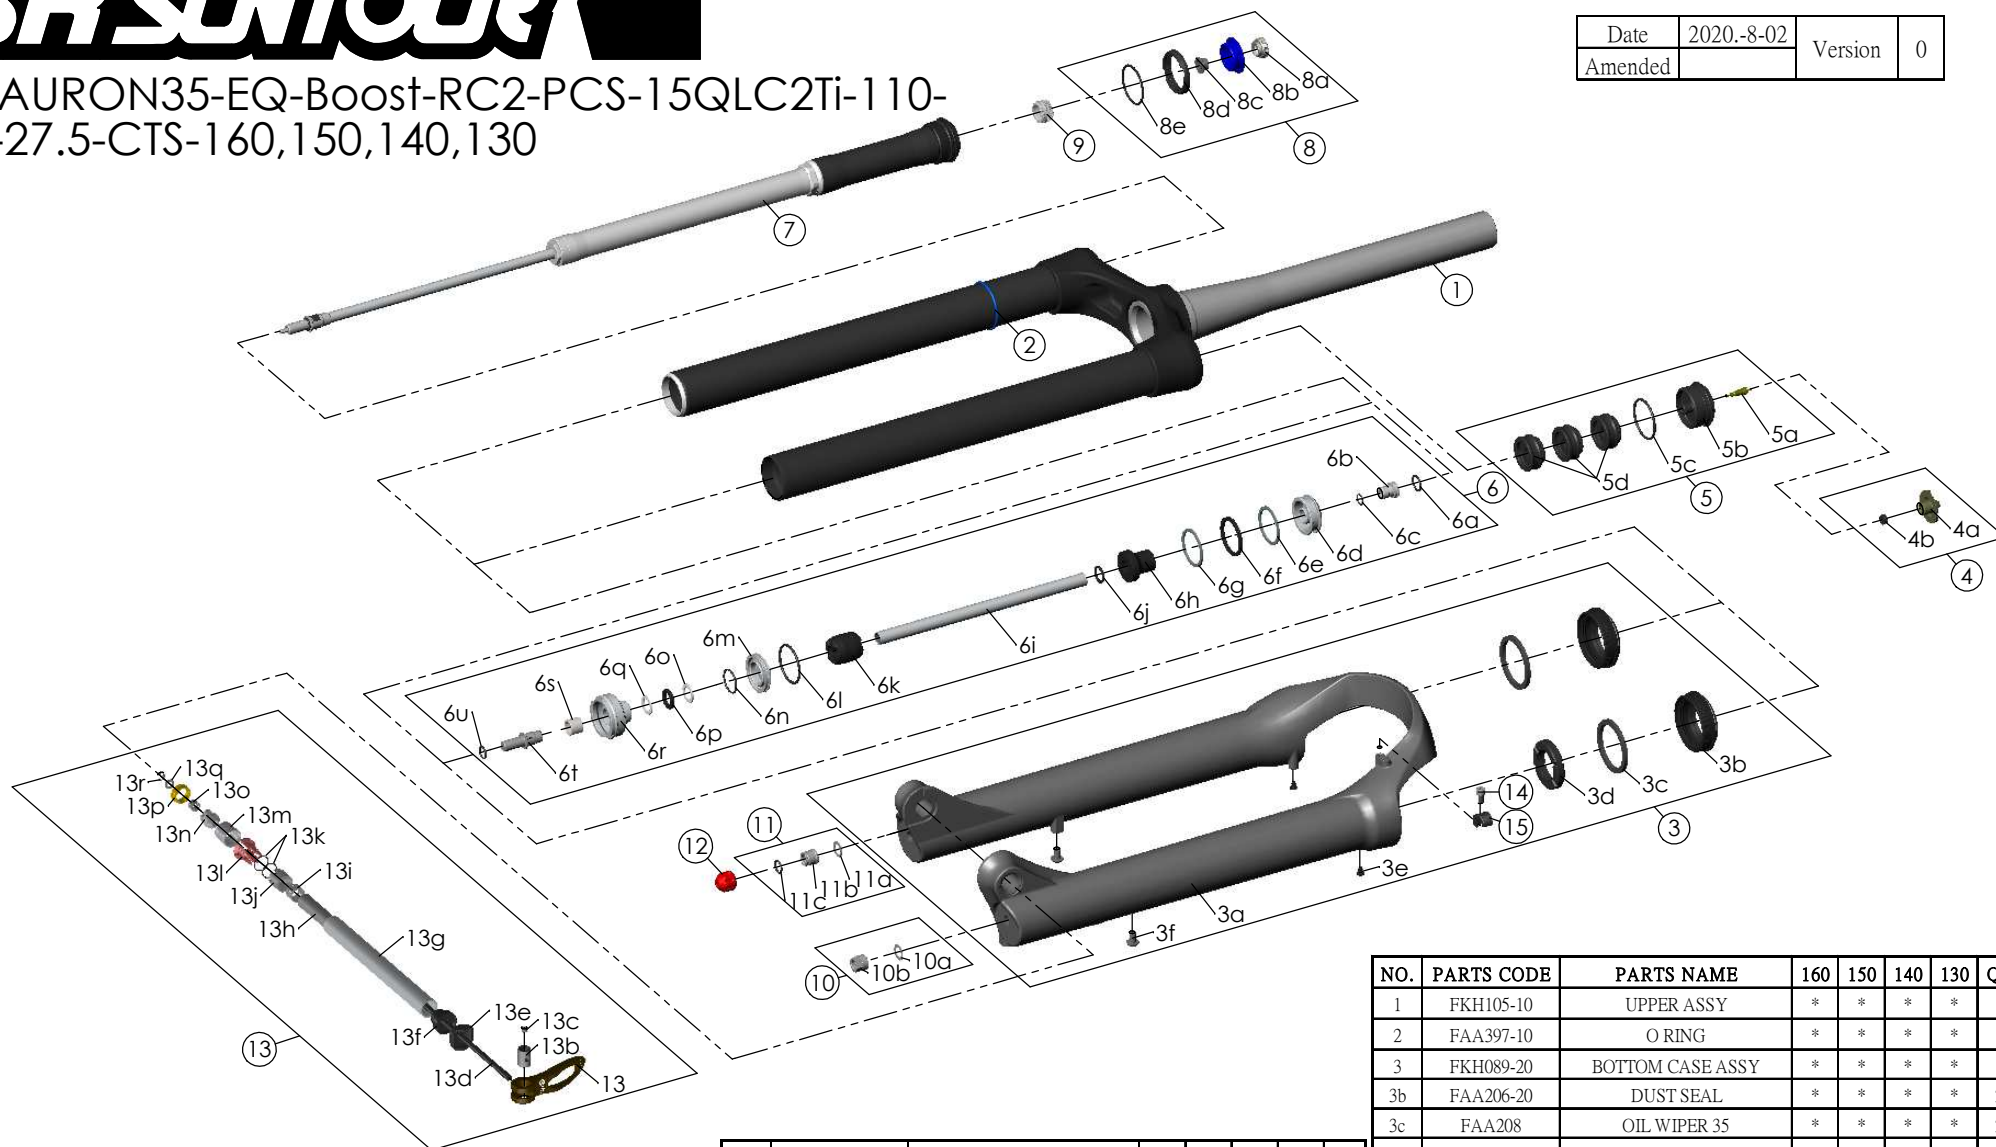

# SUNTOUR

SF21AURON35-EQ-Boost-RC2-PCS-15QLC2Ti-110-  
C44-27.5-CTS-160,150,140,130

Date	2020.-8-02	Version	0
Amended			

NO.	PARTS CODE	PARTS NAME	160	150	140	130	QT
11	FKE436	FIXING NUT SET	*	*	*	*	1
12	FEQ201	REBOUND KNOB	*	*	*	*	1
13	FKA100-15	15QLC2Ti-110 AXLE SET	*	*	*	*	1
14	FSB153	GUIDE FIXING BOLT	*	*	*	*	1
15	FEE797	BRAKE HOSE GUIDE	*	*	*	*	1

NO.	PARTS CODE	PARTS NAME	160	150	140	130	QT
6i	FPE002-67	SUPPORT TUBE	*				1
	FPE002-66			*		1	
	FPE002-70				*	1	
	FPE002-71					*	1
7	FUN088-38	RC2-PCS UNIT	*	*	*	*	1
8	FKE427-03	R2C2 COMP.KNOB ASSY	*	*	*	*	1
9	FEE256-30	ADJUST CORE	*	*	*	*	1
10	FKA063-03	FIXING NUT SET	*	*	*	*	1

NO.	PARTS CODE	PARTS NAME	160	150	140	130	QT
1	FKH105-10	UPPER ASSY	*	*	*	*	1
2	FAA397-10	O RING	*	*	*	*	1
3	FKH089-20	BOTTOM CASE ASSY	*	*	*	*	1
3b	FAA206-20	DUST SEAL	*	*	*	*	2
3c	FAA208	OIL WIPER 35	*	*	*	*	2
3d	FEP233-20	BOTTOM BUMPER	*	*	*	*	1
3e	FAA200-10	MOUNT CAP	*	*	*	*	2
3f	FSB203	FIXING BOLT	*	*	*	*	2
4	FKE076-50	VALVE CAP ASSY	*	*	*	*	1
5	FKE075-74	AIR CAP ASSY	*	*	*	*	1
6	FKE578-00	SUPPORT TUBE ASSY	*				1
	FKE578-10			*		1	
	FKE578-20				*	1	
	FKE578-30					*	1