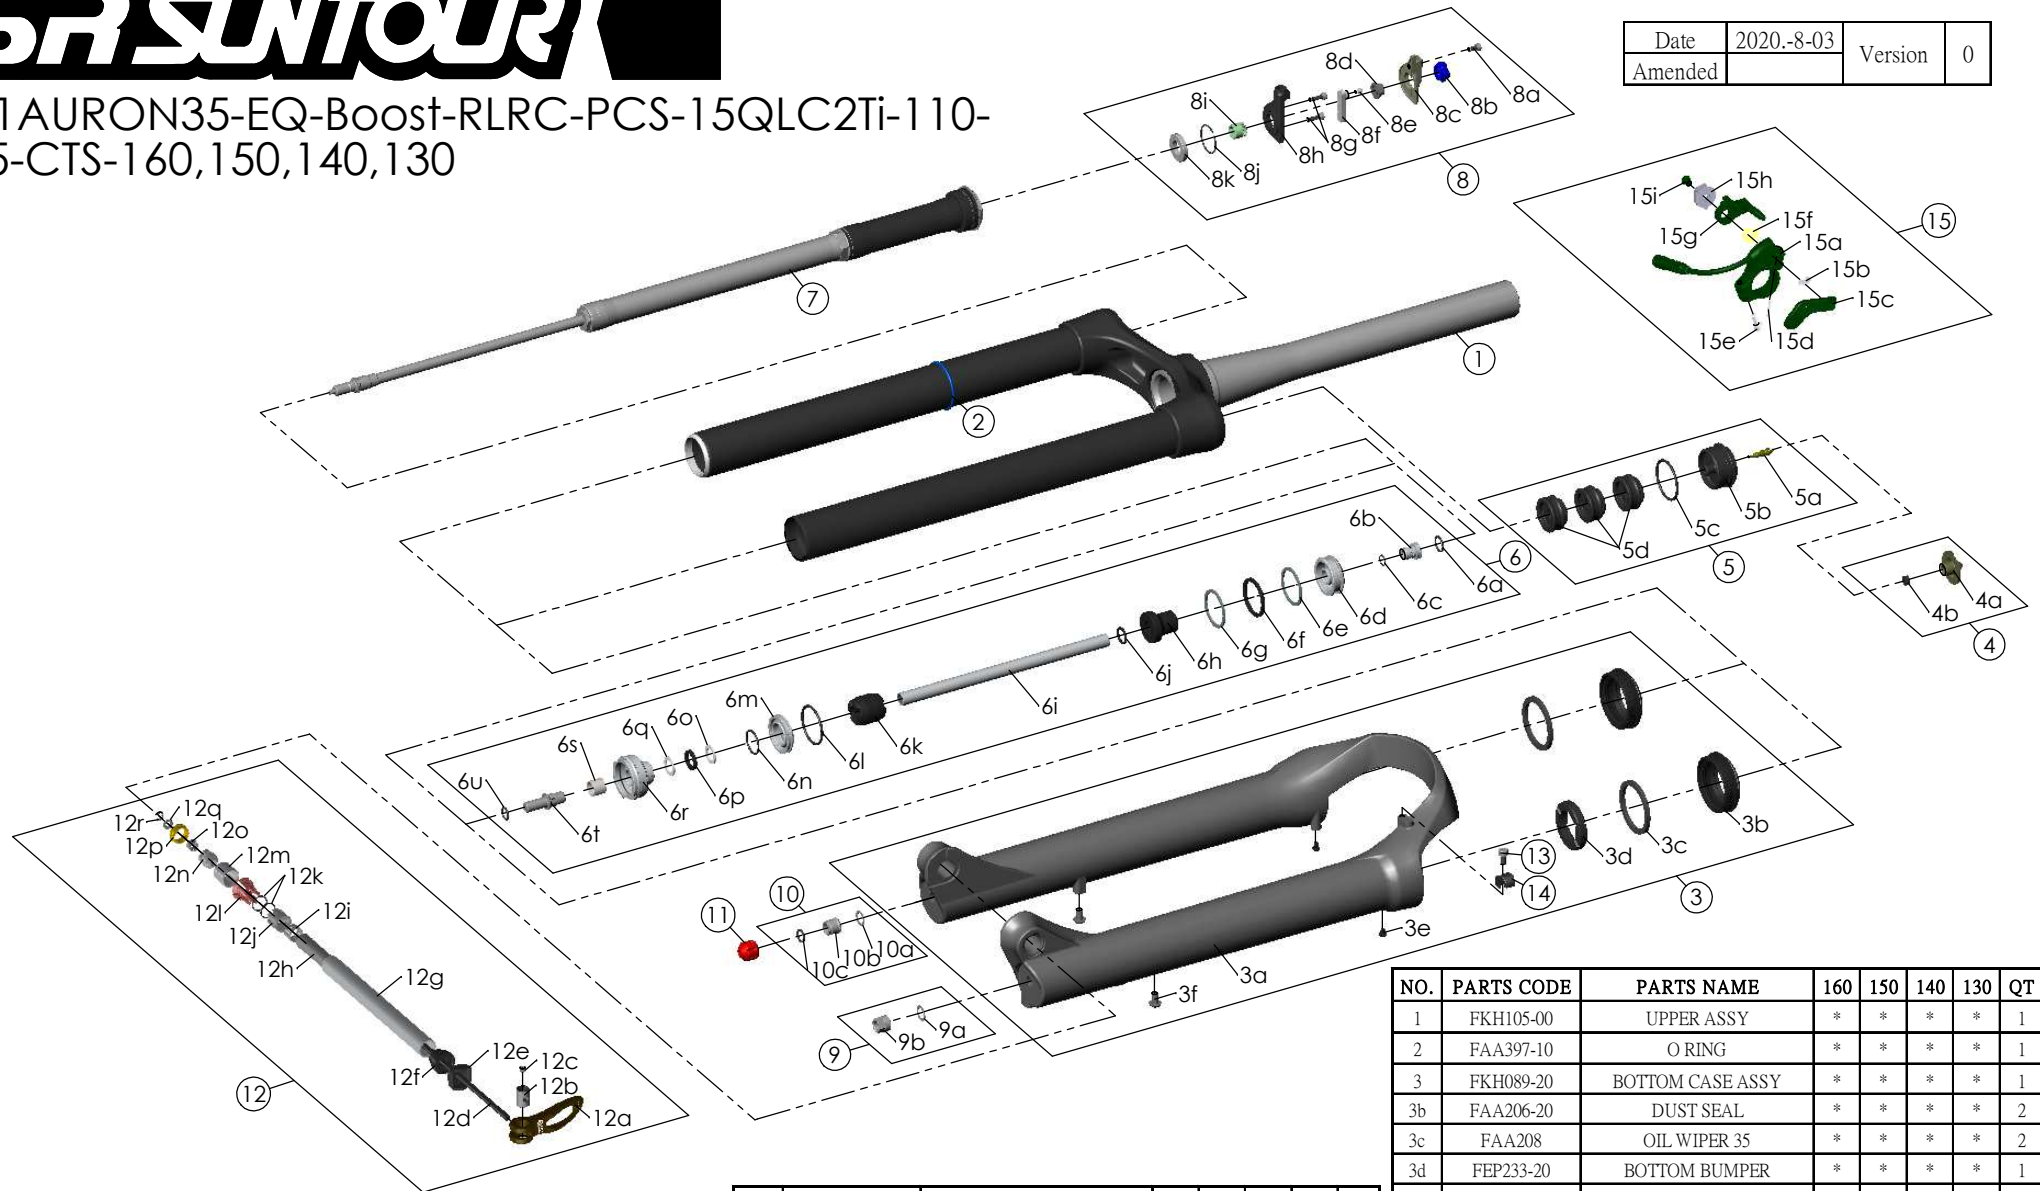

# SUNTOUR

SF21 AURON35-EQ-Boost-RLRC-PCS-15QLC2Ti-110-27.5-CTS-160,150,140,130

Date	2020.-8-03	Version	0
Amended			

NO.	PARTS CODE	PARTS NAME	160	150	140	130	QT
10	FKE436	FIXING NUT SET	*	*	*	*	1
11	FEQ201	REBOUND KNOB	*	*	*	*	1
12	FKA100-15	15QLC2Ti-110 AXLE SET	*	*	*	*	1
13	FSB153	GUIDE FIXING BOLT	*	*	*	*	1
14	FEE797	BRAKE HOSE GUIDE	*	*	*	*	1
15	SL12SC-RLO	REMOTE LEVER ASSY	*	*	*	*	1

NO.	PARTS CODE	PARTS NAME	160	150	140	130	QT
6i	FPE002-67	SUPPORT TUBE	*				1
	FPE002-66			*			1
	FPE002-70				*		1
	FPE002-71					*	1
7	FUN131-48	LORC-PCS UNIT	*	*	*	*	1
8	FKE420	REMOTE ASSY	*	*	*	*	1
9	FKA063-03	FIXING NUT SET	*	*	*	*	1

NO.	PARTS CODE	PARTS NAME	160	150	140	130	QT
1	FKH105-00	UPPER ASSY	*	*	*	*	1
2	FAA397-10	O RING	*	*	*	*	1
3	FKH089-20	BOTTOM CASE ASSY	*	*	*	*	1
3b	FAA206-20	DUST SEAL	*	*	*	*	2
3c	FAA208	OIL WIPER 35	*	*	*	*	2
3d	FEP233-20	BOTTOM BUMPER	*	*	*	*	1
3e	FAA200-10	MOUNT CAP	*	*	*	*	2
3f	FSB203	FIXING BOLT	*	*	*	*	2
4	FKE076-50	VALVE CAP ASSY	*	*	*	*	1
5	FKE075-74	AIR CAP ASSY	*	*	*	*	1
6	FKE578-00	SUPPORT TUBE ASSY	*				1
	FKE578-10			*			1
	FKE578-20				*		1
	FKE578-30					*	1