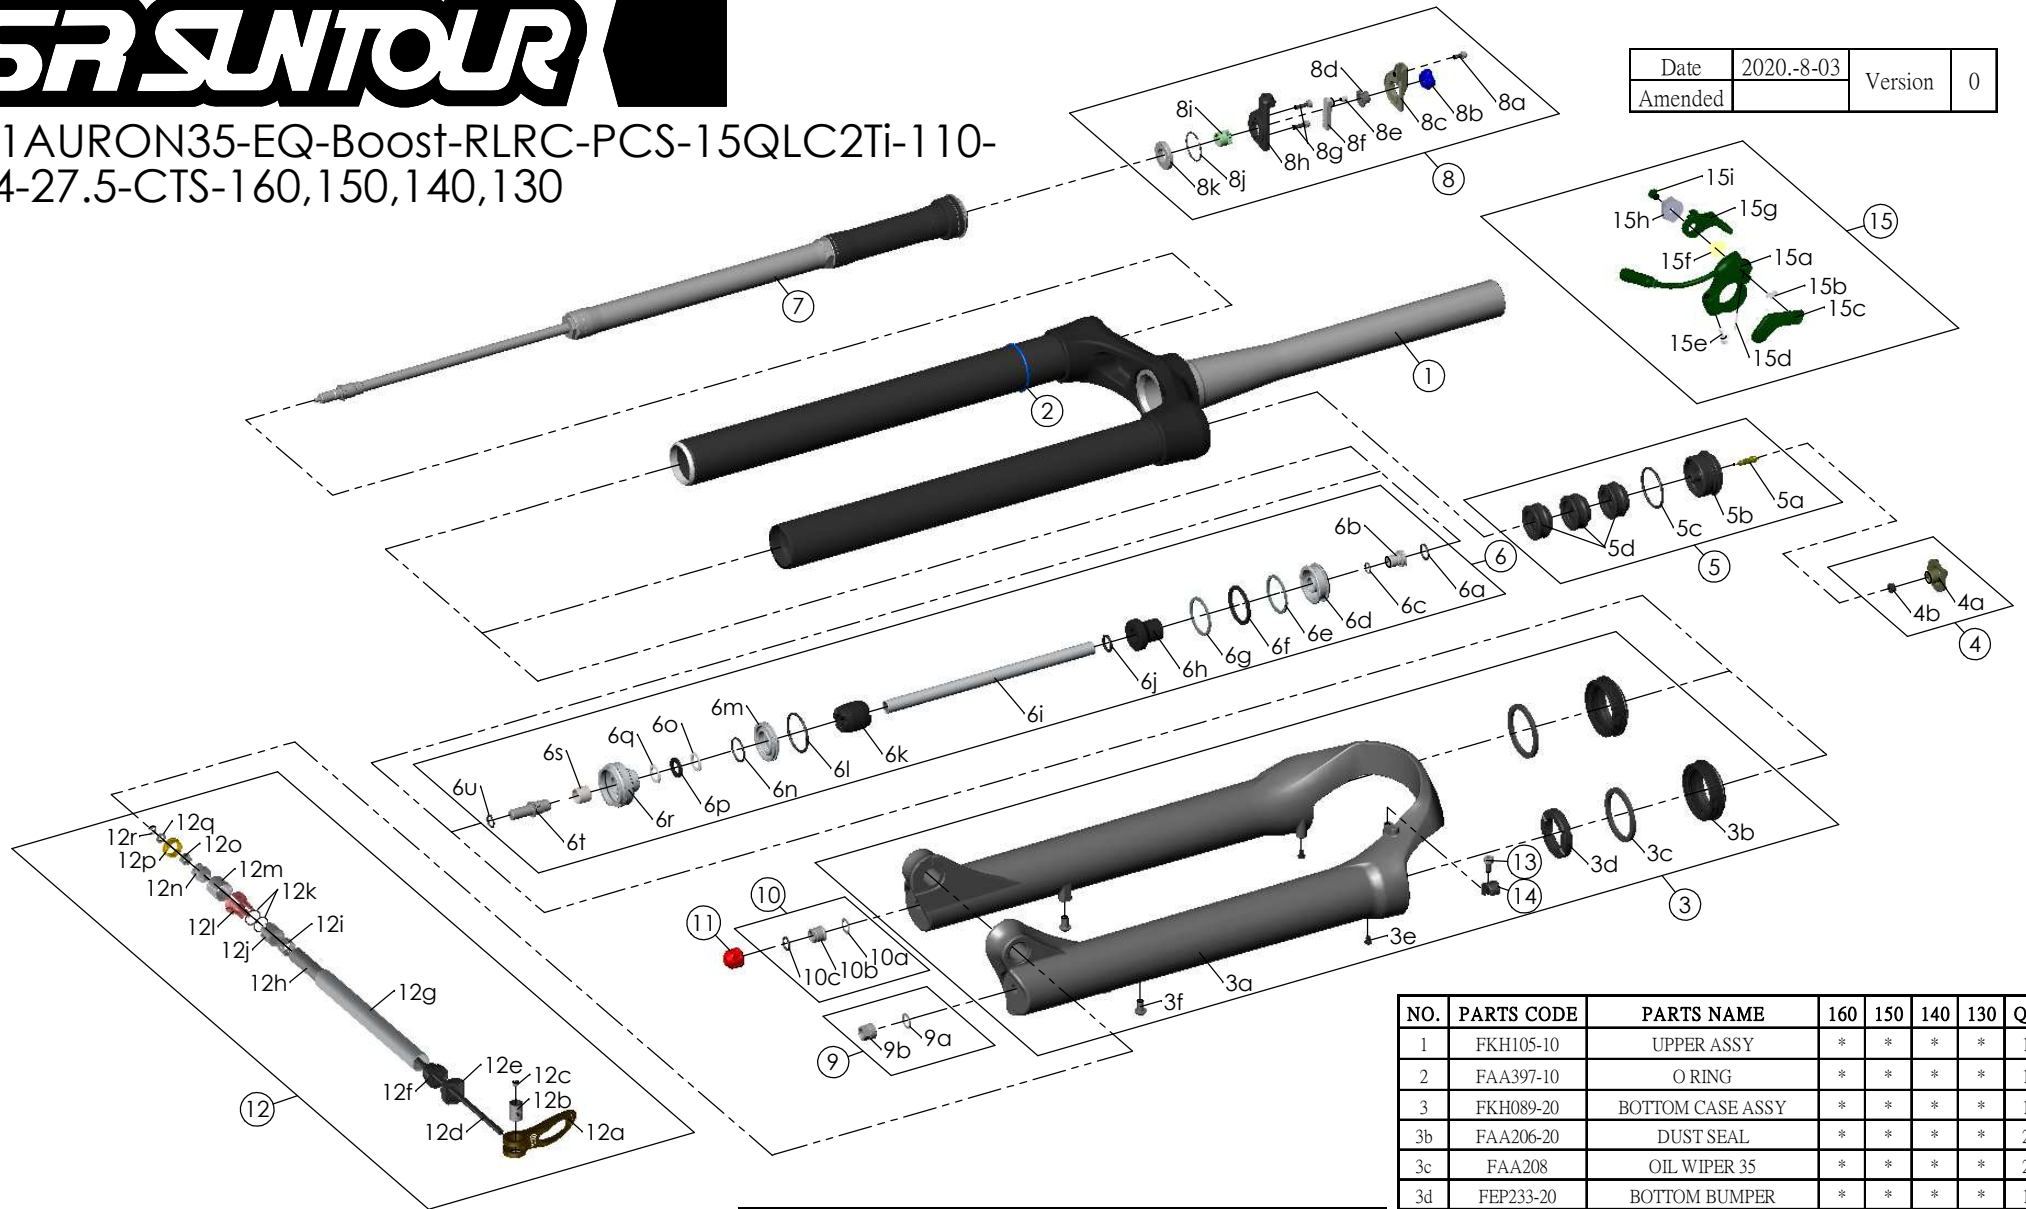

SUNTOUR

SF21AURON35-EQ-Boost-RLRC-PCS-15QLC2Ti-110-C44-27.5-CTS-160,150,140,130

Date	2020.-8-03	Version	0
Amended			

NO.	PARTS CODE	PARTS NAME	160	150	140	130	QT
10	FKE436	FIXING NUT SET	*	*	*	*	1
11	FEG201	REBOUND KNOB	*	*	*	*	1
12	FKA100-15	15QLC2Ti-110 AXLE SET	*	*	*	*	1
13	FSB153	GUIDE FIXING BOLT	*	*	*	*	1
14	FEE797	BRAKE HOSE GUIDE	*	*	*	*	1
15	SL12SC-RLO	REMOTE LEVER ASSY	*	*	*	*	1

NO.	PARTS CODE	PARTS NAME	160	150	140	130	QT
6i	FPE002-67	SUPPORT TUBE	*				1
	FPE002-66			*		1	
	FPE002-70				*	1	
	FPE002-71					*	1
7	FUN131-48	LORC-PCS UNIT	*	*	*	*	1
8	FKE420	REMOTE ASSY	*	*	*	*	1
9	FKA063-03	FIXING NUT SET	*	*	*	*	1

NO.	PARTS CODE	PARTS NAME	160	150	140	130	QT
1	FKH105-10	UPPER ASSY	*	*	*	*	1
2	FAA397-10	O RING	*	*	*	*	1
3	FKH089-20	BOTTOM CASE ASSY	*	*	*	*	1
3b	FAA206-20	DUST SEAL	*	*	*	*	2
3c	FAA208	OIL WIPER 35	*	*	*	*	2
3d	FEP233-20	BOTTOM BUMPER	*	*	*	*	1
3e	FAA200-10	MOUNT CAP	*	*	*	*	2
3f	FSB203	FIXING BOLT	*	*	*	*	2
4	FKE076-50	VALVE CAP ASSY	*	*	*	*	1
5	FKE075-74	AIR CAP ASSY	*	*	*	*	1
6	FKE578-00	SUPPORT TUBE ASSY	*				1
	FKE578-10			*		1	
	FKE578-20				*	1	
	FKE578-30					*	1