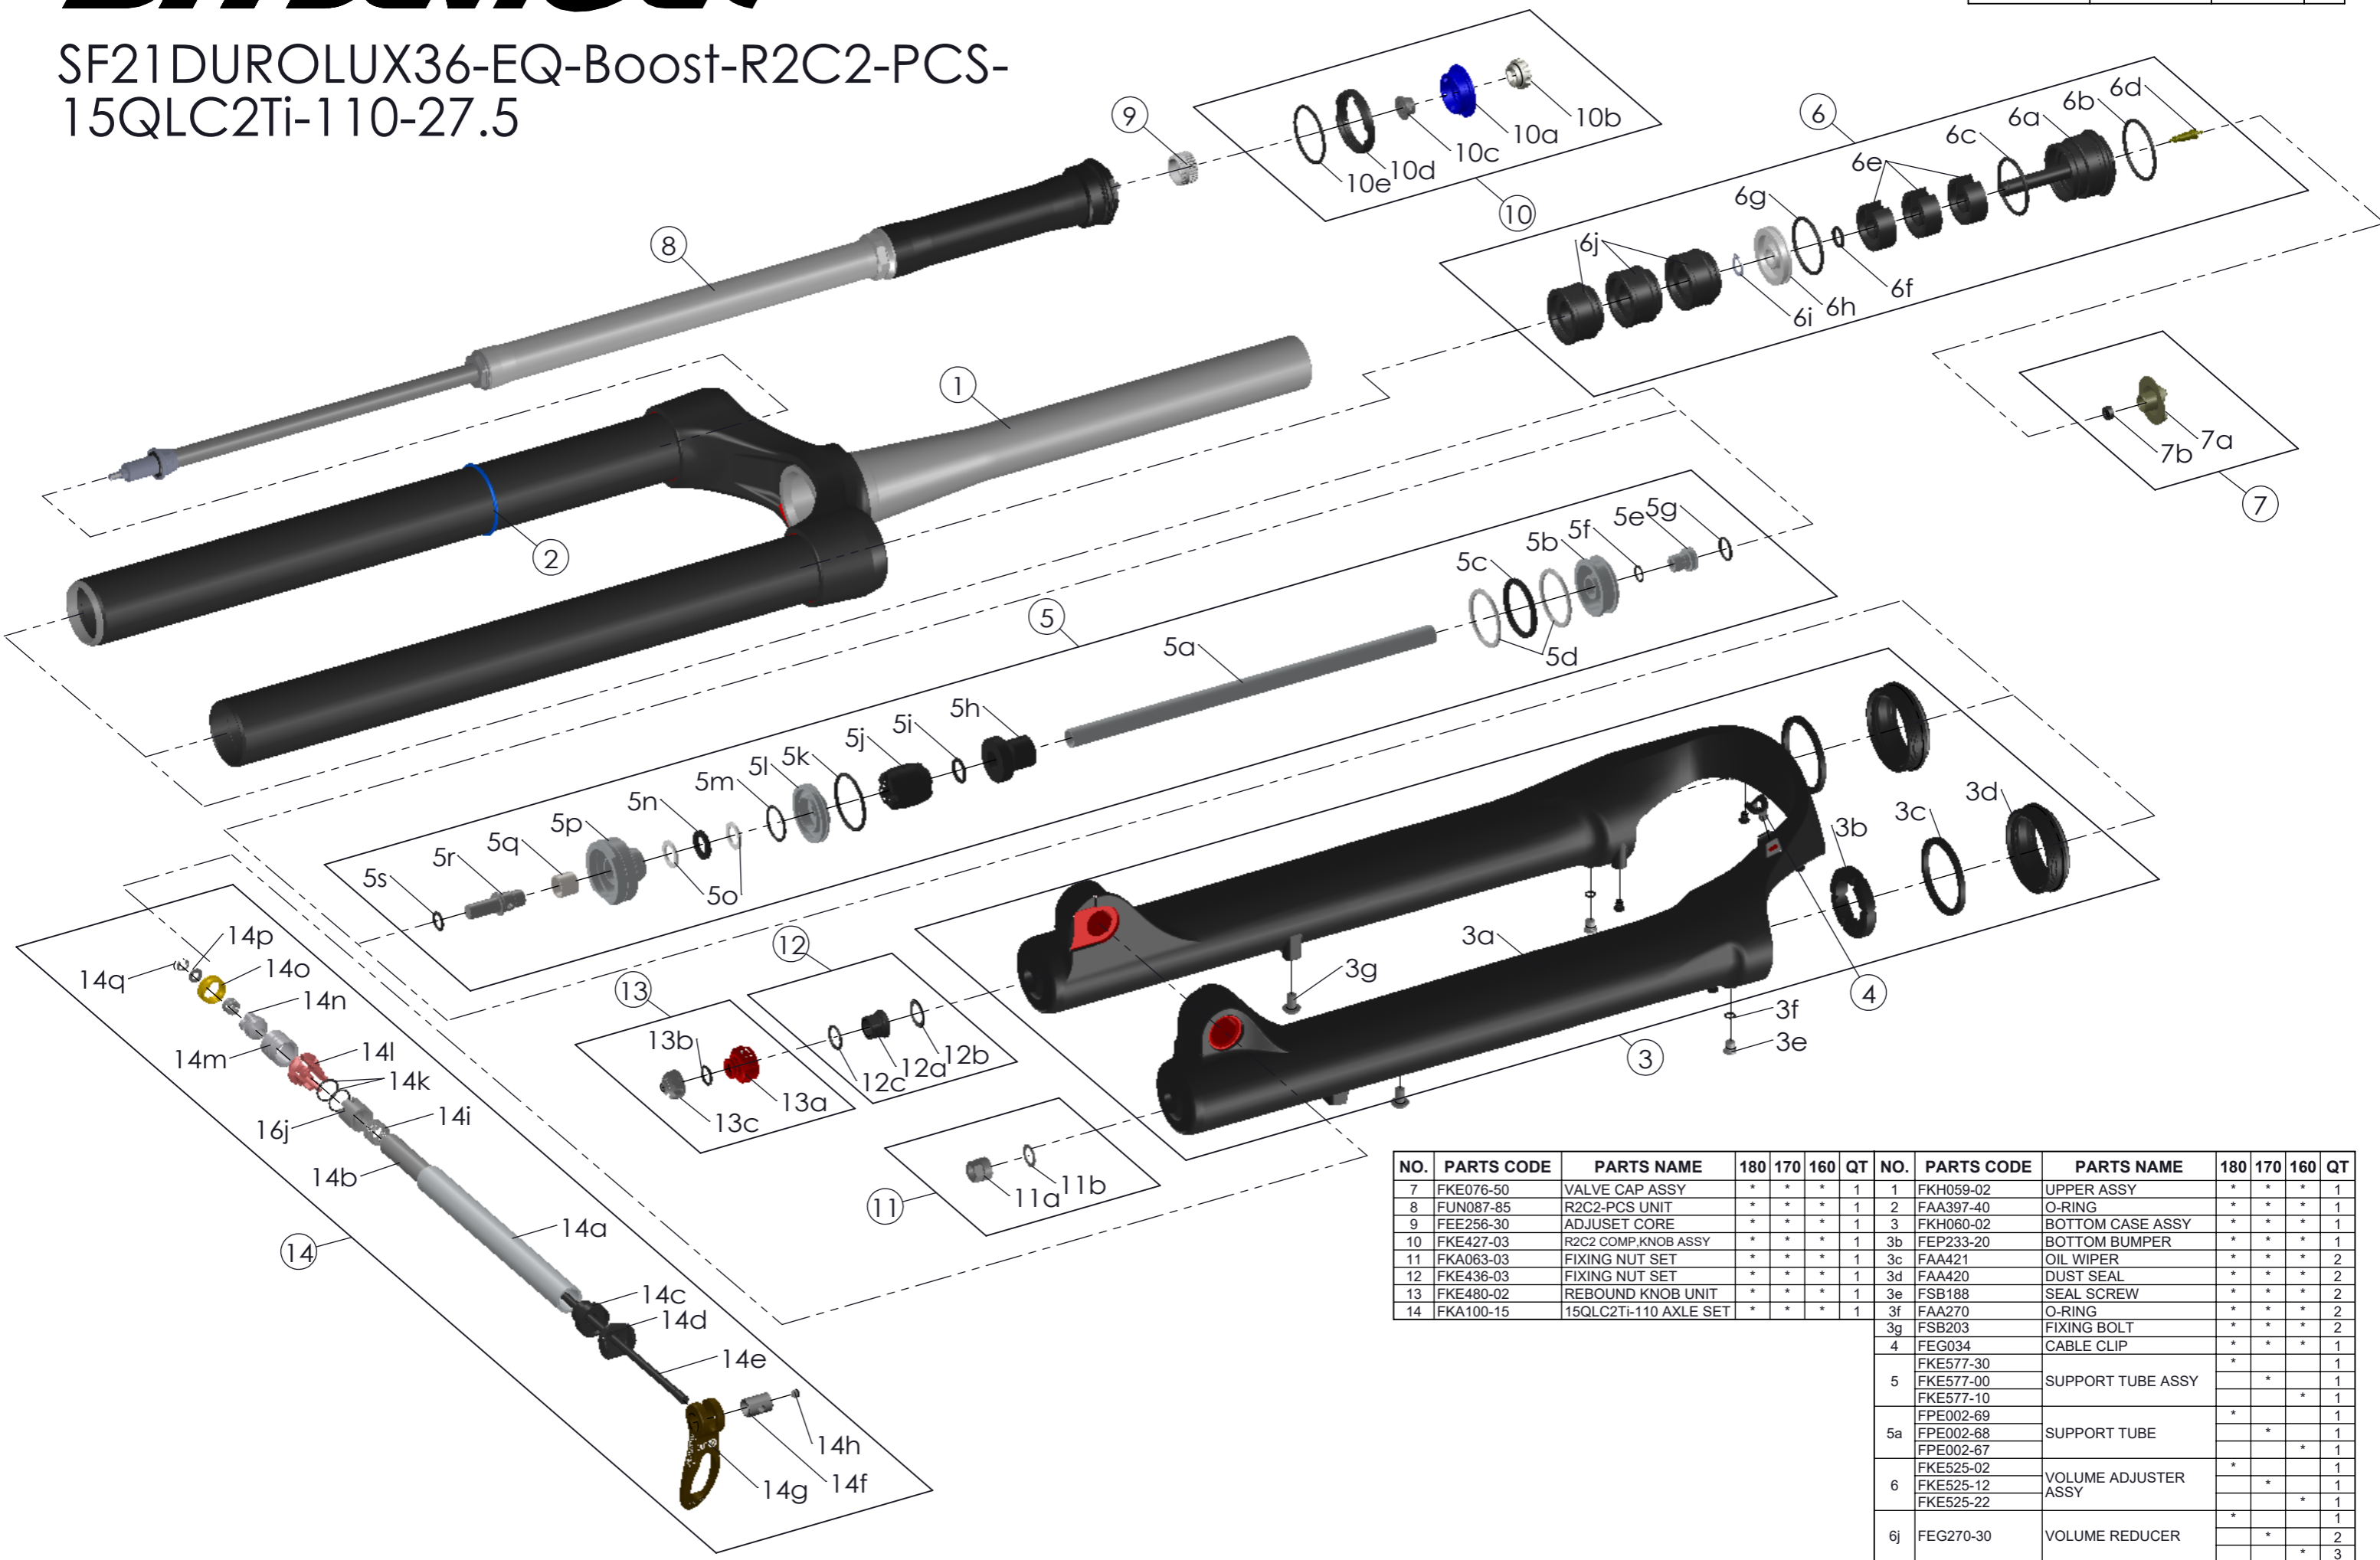

SR SUNTOUR

SF21 DUROLUX36-EQ-Boost-R2C2-PCS-15QLC2Ti-110-27.5

Date	2020.-2.-6	Version	0
Amended			

NO.	PARTS CODE	PARTS NAME	180	170	160	QT	NO.	PARTS CODE	PARTS NAME	180	170	160	QT
7	FKE076-50	VALVE CAP ASSY	*	*	*	1	1	FKH059-02	UPPER ASSY	*	*	*	1
8	FUN087-85	R2C2-PCS UNIT	*	*	*	1	2	FAA397-40	O-RING	*	*	*	1
9	FEE256-30	ADJUSEY CORE	*	*	*	1	3	FKH060-02	BOTTOM CASE ASSY	*	*	*	1
10	FKE427-03	R2C2 COMP.KNOB ASSY	*	*	*	1	3b	FEP233-20	BOTTOM BUMPER	*	*	*	1
11	FKA063-03	FIXING NUT SET	*	*	*	1	3c	FAA421	OIL WIPER	*	*	*	2
12	FKE436-03	FIXING NUT SET	*	*	*	1	3d	FAA420	DUST SEAL	*	*	*	2
13	FKE480-02	REBOUND KNOB UNIT	*	*	*	1	3e	FSB188	SEAL SCREW	*	*	*	2
14	FKA100-15	15QLC2Ti-110 AXLE SET	*	*	*	1	3f	FAA270	O-RING	*	*	*	2
							3g	FSB203	FIXING BOLT	*	*	*	2
							4	FEG034	CABLE CLIP	*	*	*	1
								FKE577-30		*	*	*	1
								FKE577-00	SUPPORT TUBE ASSY	*	*	*	1
								FKE577-10			*	*	1
								FPE002-69		*	*	*	1
							5a	FPE002-68	SUPPORT TUBE	*	*	*	1
								FPE002-67			*	*	1
								FKE525-02	VOLUME ADJUSTER ASSY	*	*	*	1
								FKE525-12		*	*	*	1
								FKE525-22		*	*	*	1
							6j	FEG270-30	VOLUME REDUCER	*	*	*	1
										*	*	*	2
										*	*	*	3