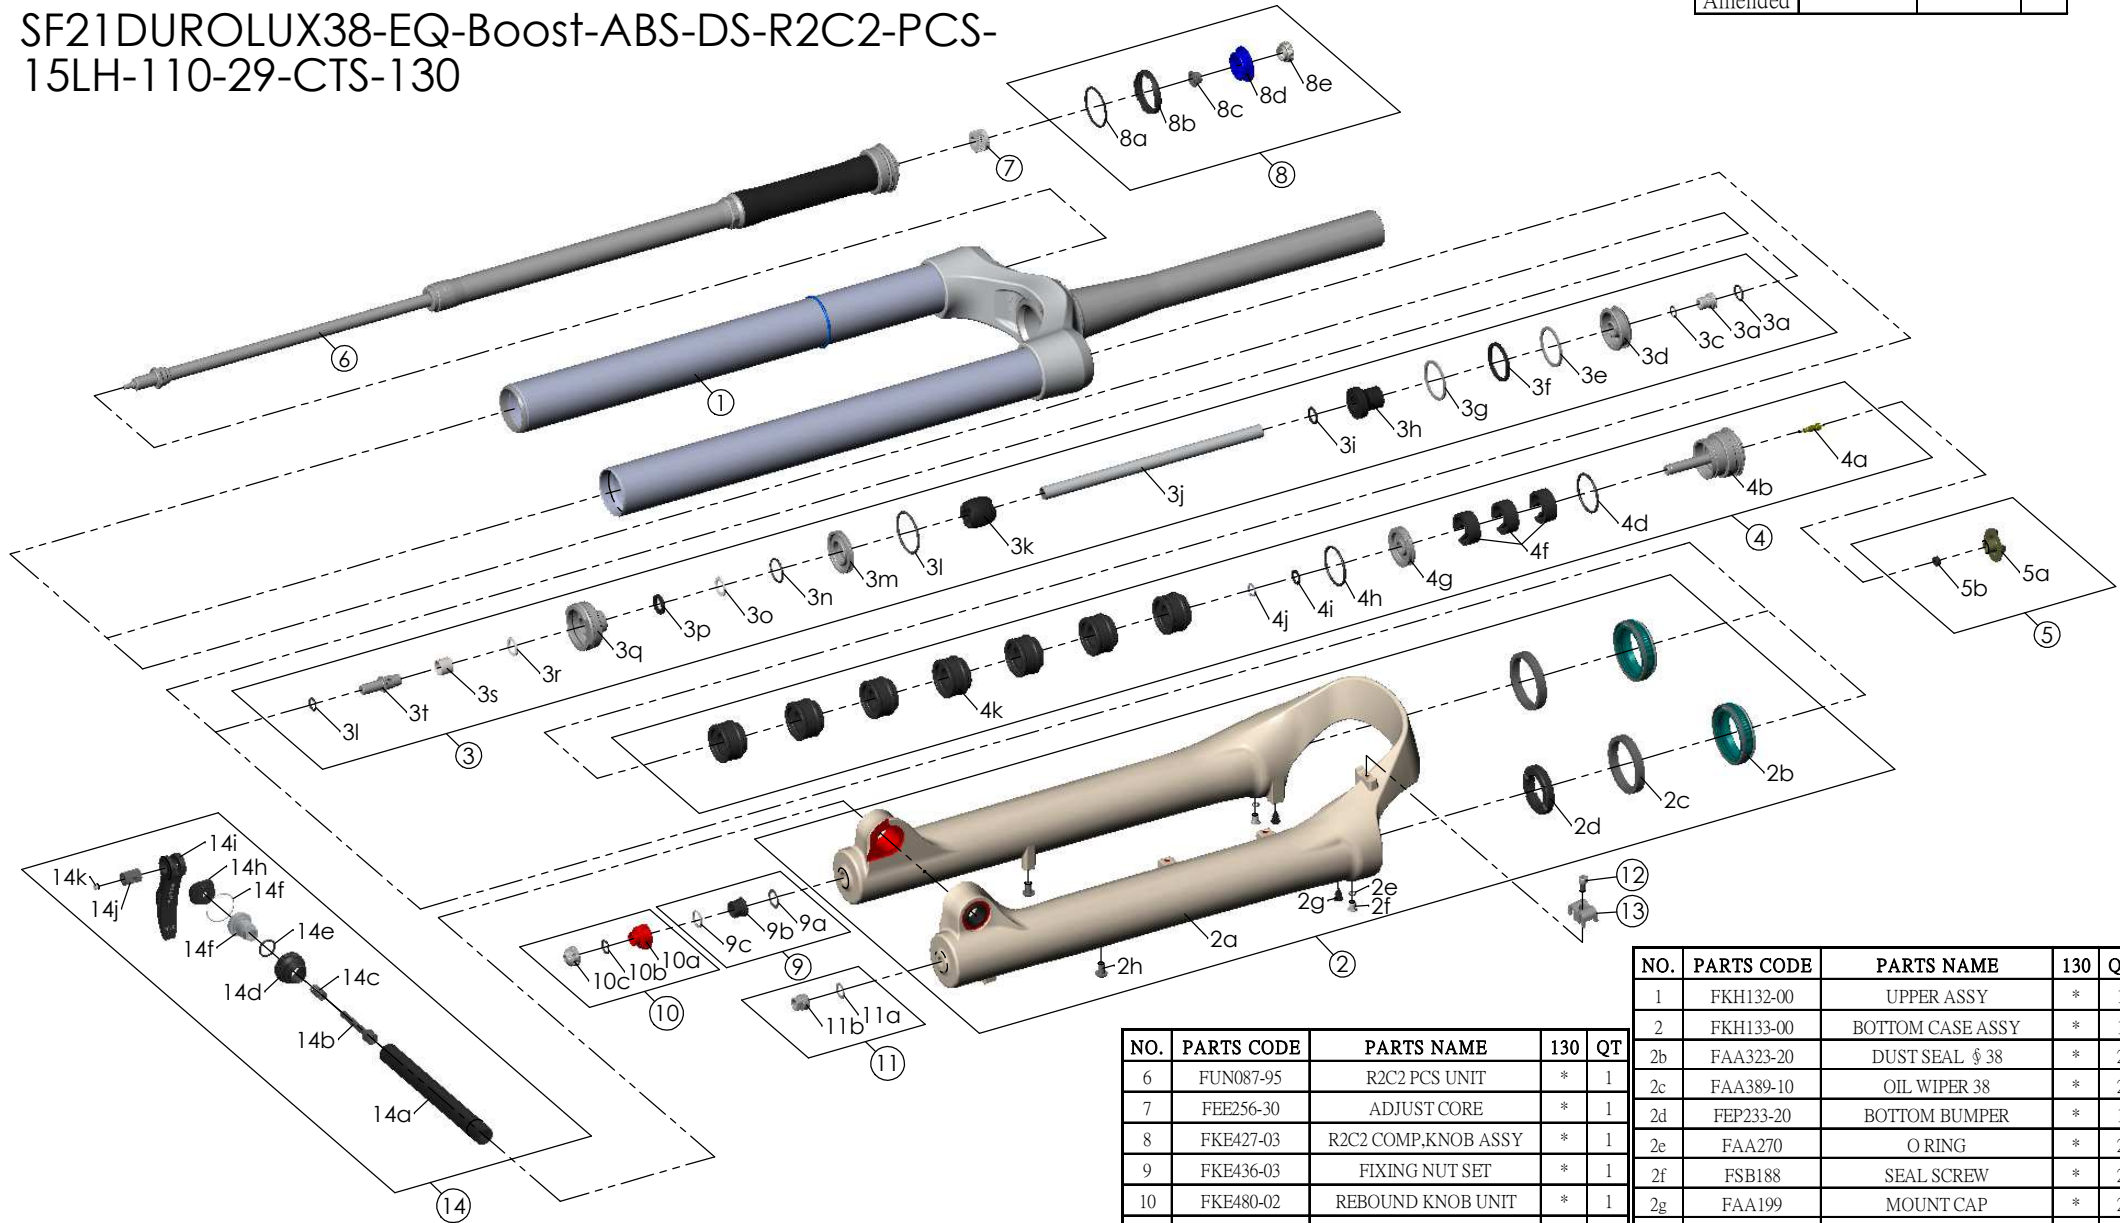

SUNTOUR

SF21 DUROLUX38-EQ-Boost-ABS-DS-R2C2-PCS-15LH-110-29-CTS-130

Date	2021-9-30	Version	0
Amended			

NO.	PARTS CODE	PARTS NAME	130	QT
1	FKH132-00	UPPER ASSY	*	1
2	FKH133-00	BOTTOM CASE ASSY	*	1
2b	FAA323-20	DUST SEAL \$ 38	*	2
2c	FAA389-10	OIL WIPER 38	*	2
2d	FEP233-20	BOTTOM BUMPER	*	1
2e	FAA270	O RING	*	2
2f	FSB188	SEAL SCREW	*	2
2g	FAA199	MOUNT CAP	*	2
2h	FSB203	FIXING BOLT	*	2
3	FKE577-55	SUPPORT TUBE ASSY	*	1
4	FKE525-53	VOLUME ADJUSTER ASSY	*	1
5	FKE076-50	VALVE CAP ASSY	*	1
6	FUN087-95	R2C2 PCS UNIT	*	1
7	FEE256-30	ADJUST CORE	*	1
8	FKE427-03	R2C2 COMP,KNOB ASSY	*	1
9	FKE436-03	FIXING NUT SET	*	1
10	FKE480-02	REBOUND KNOB UNIT	*	1
11	FKA063-03	FIXING NUT SET	*	1
12	FSB153	GUIDE FIXING BOLT	*	1
13	FEG519	CABLE GUIDE	*	1
14	FKA116-02	15LH-110 AXLE SET	*	1