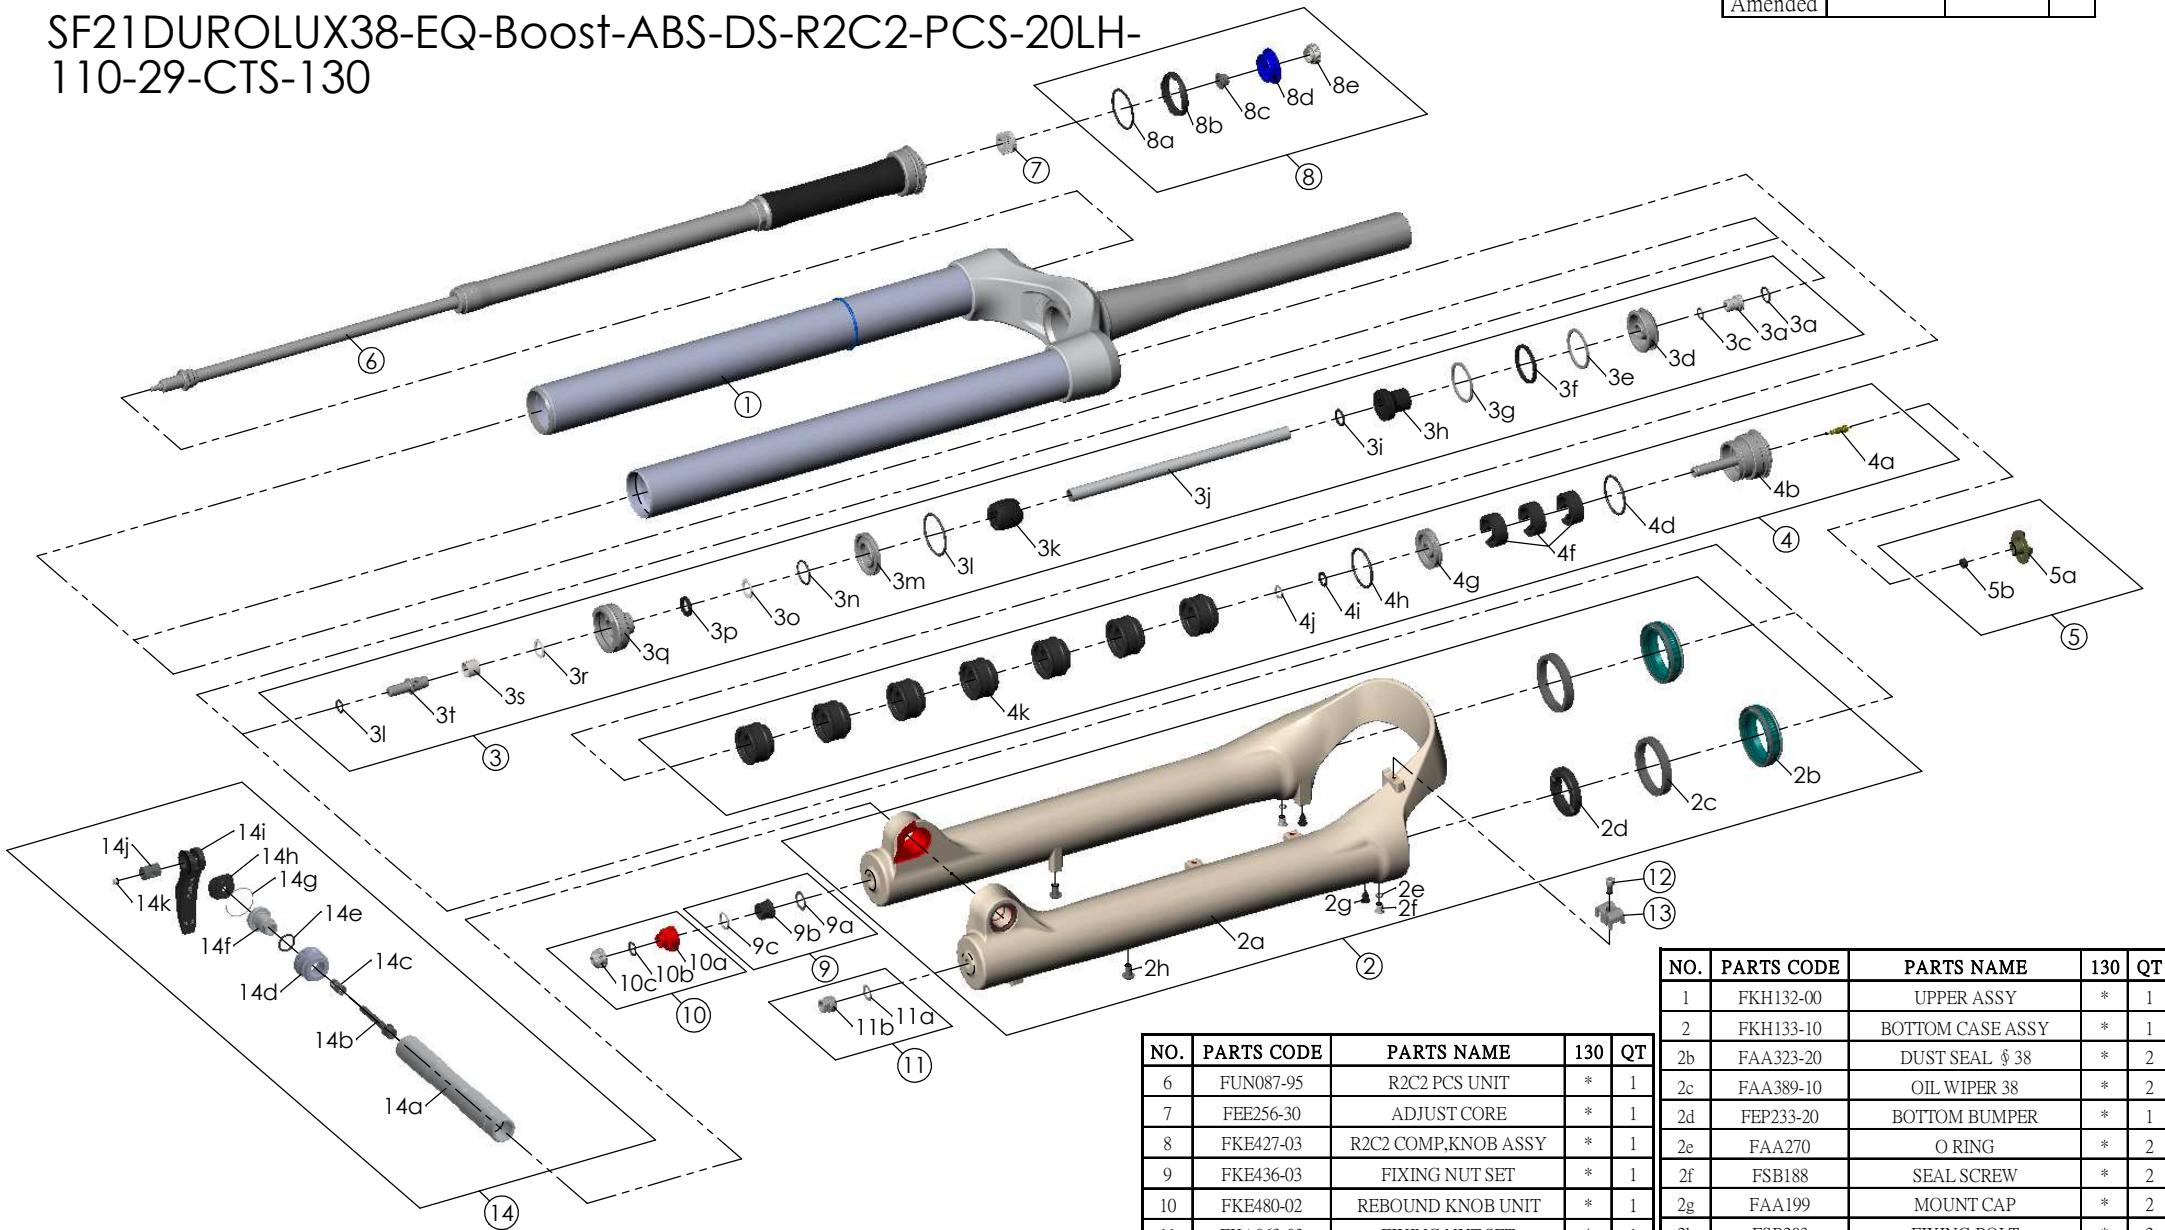

SR SUNTOUR

SF21 DUROLUX38-EQ-Boost-ABS-DS-R2C2-PCS-20LH-110-29-CTS-130

Date	2021.-10-01	Version	0
Amended			

NO.	PARTS CODE	PARTS NAME	130	QT
6	FUN087-95	R2C2 PCS UNIT	*	1
7	FEE256-30	ADJUST CORE	*	1
8	FKE427-03	R2C2 COMP.KNOB ASSY	*	1
9	FKE436-03	FIXING NUT SET	*	1
10	FKE480-02	REBOUND KNOB UNIT	*	1
11	FKA063-03	FIXING NUT SET	*	1
12	FSB153	GUIDE FIXING BOLT	*	1
13	FEG519	CABLE GUIDE	*	1
14	FKA123-00	20LH-110 ALXE SET	*	1

NO.	PARTS CODE	PARTS NAME	130	QT
1	FKH132-00	UPPER ASSY	*	1
2	FKH133-10	BOTTOM CASE ASSY	*	1
2b	FAA323-20	DUST SEAL ϕ 38	*	2
2c	FAA389-10	OIL WIPER 38	*	2
2d	FEP233-20	BOTTOM BUMPER	*	1
2e	FAA270	O RING	*	2
2f	FSB188	SEAL SCREW	*	2
2g	FAA199	MOUNT CAP	*	2
2h	FSB203	FIXING BOLT	*	2
3	FKE577-55	SUPPORT TUBE ASSY	*	1
4	FKE525-53	VOLUME ADJUSTER ASSY	*	1
5	FKE076-50	VALVE CAP ASSY	*	1