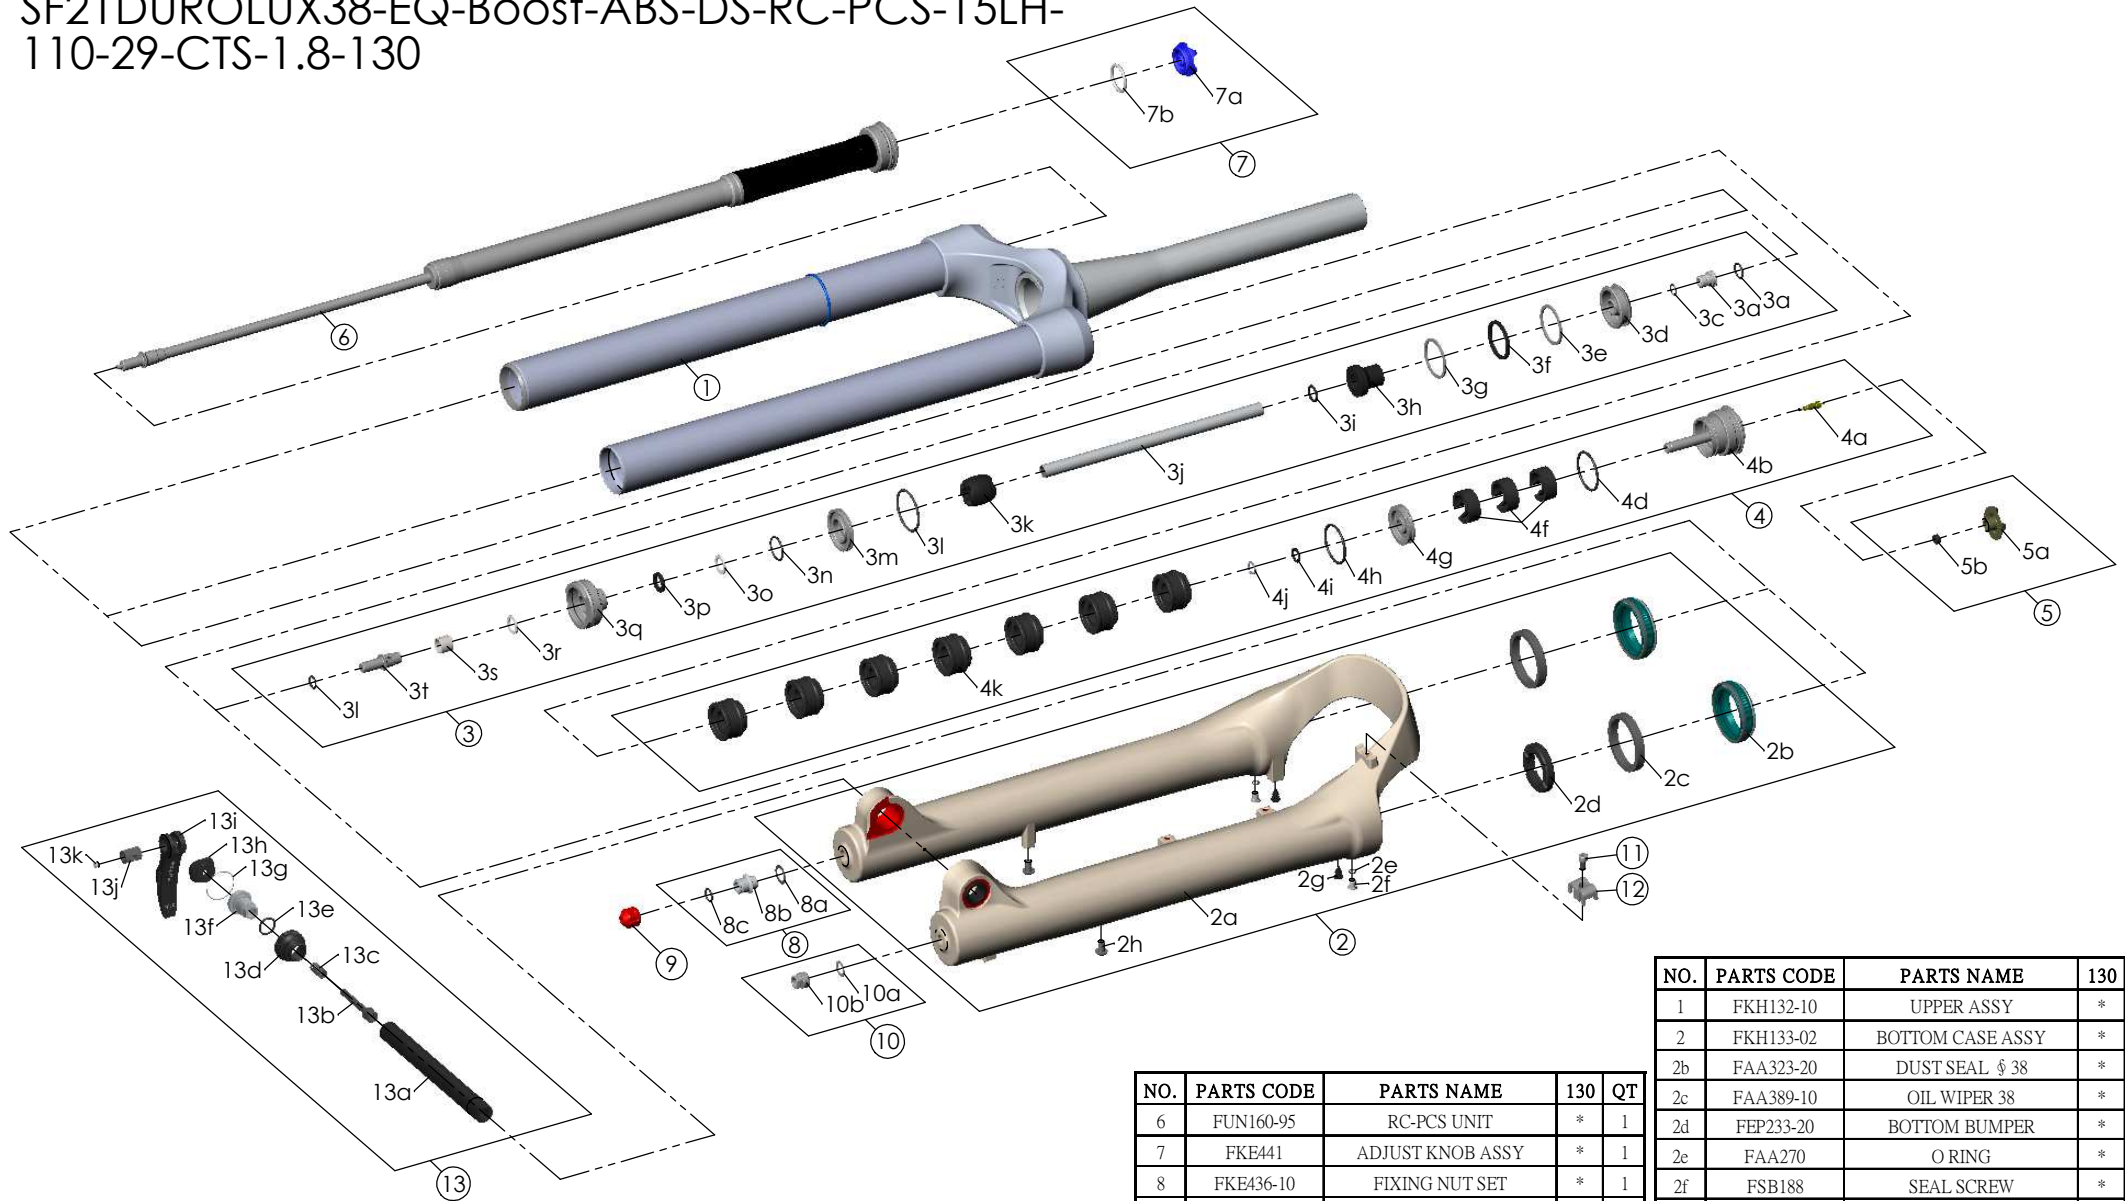

SUNTOUR

SF21DUROLUX38-EQ-Boost-ABS-DS-RC-PCS-15LH-110-29-CTS-1.8-130

Date	2021.-10-08	Version	0
Amended			

NO.	PARTS CODE	PARTS NAME	130	QT
6	FUN160-95	RC-PCS UNIT	*	1
7	FKE441	ADJUST KNOB ASSY	*	1
8	FKE436-10	FIXING NUT SET	*	1
9	FEG201	REBOUND KNOB	*	1
10	FKA063-03	FIXING NUT SET	*	1
11	FSB153	GUIDE FIXING BOLT	*	1
12	FEG519	CABLE GUIDE	*	1
13	FKA116-02	15LH-110 AXLE SET	*	1

NO.	PARTS CODE	PARTS NAME	130	QT
1	FKH132-10	UPPER ASSY	*	1
2	FKH133-02	BOTTOM CASE ASSY	*	1
2b	FAA323-20	DUST SEAL ϕ 38	*	2
2c	FAA389-10	OIL WIPER 38	*	2
2d	FEP233-20	BOTTOM BUMPER	*	1
2e	FAA270	O RING	*	2
2f	FSB188	SEAL SCREW	*	2
2g	FAA199	MOUNT CAP	*	2
2h	FSB203	FIXING BOLT	*	2
3	FKE577-55	SUPPORT TUBE ASSY	*	1
4	FKE525-53	VOLUME ADJUSTER ASSY	*	1
5	FKE076-50	VALVE CAP ASSY	*	1