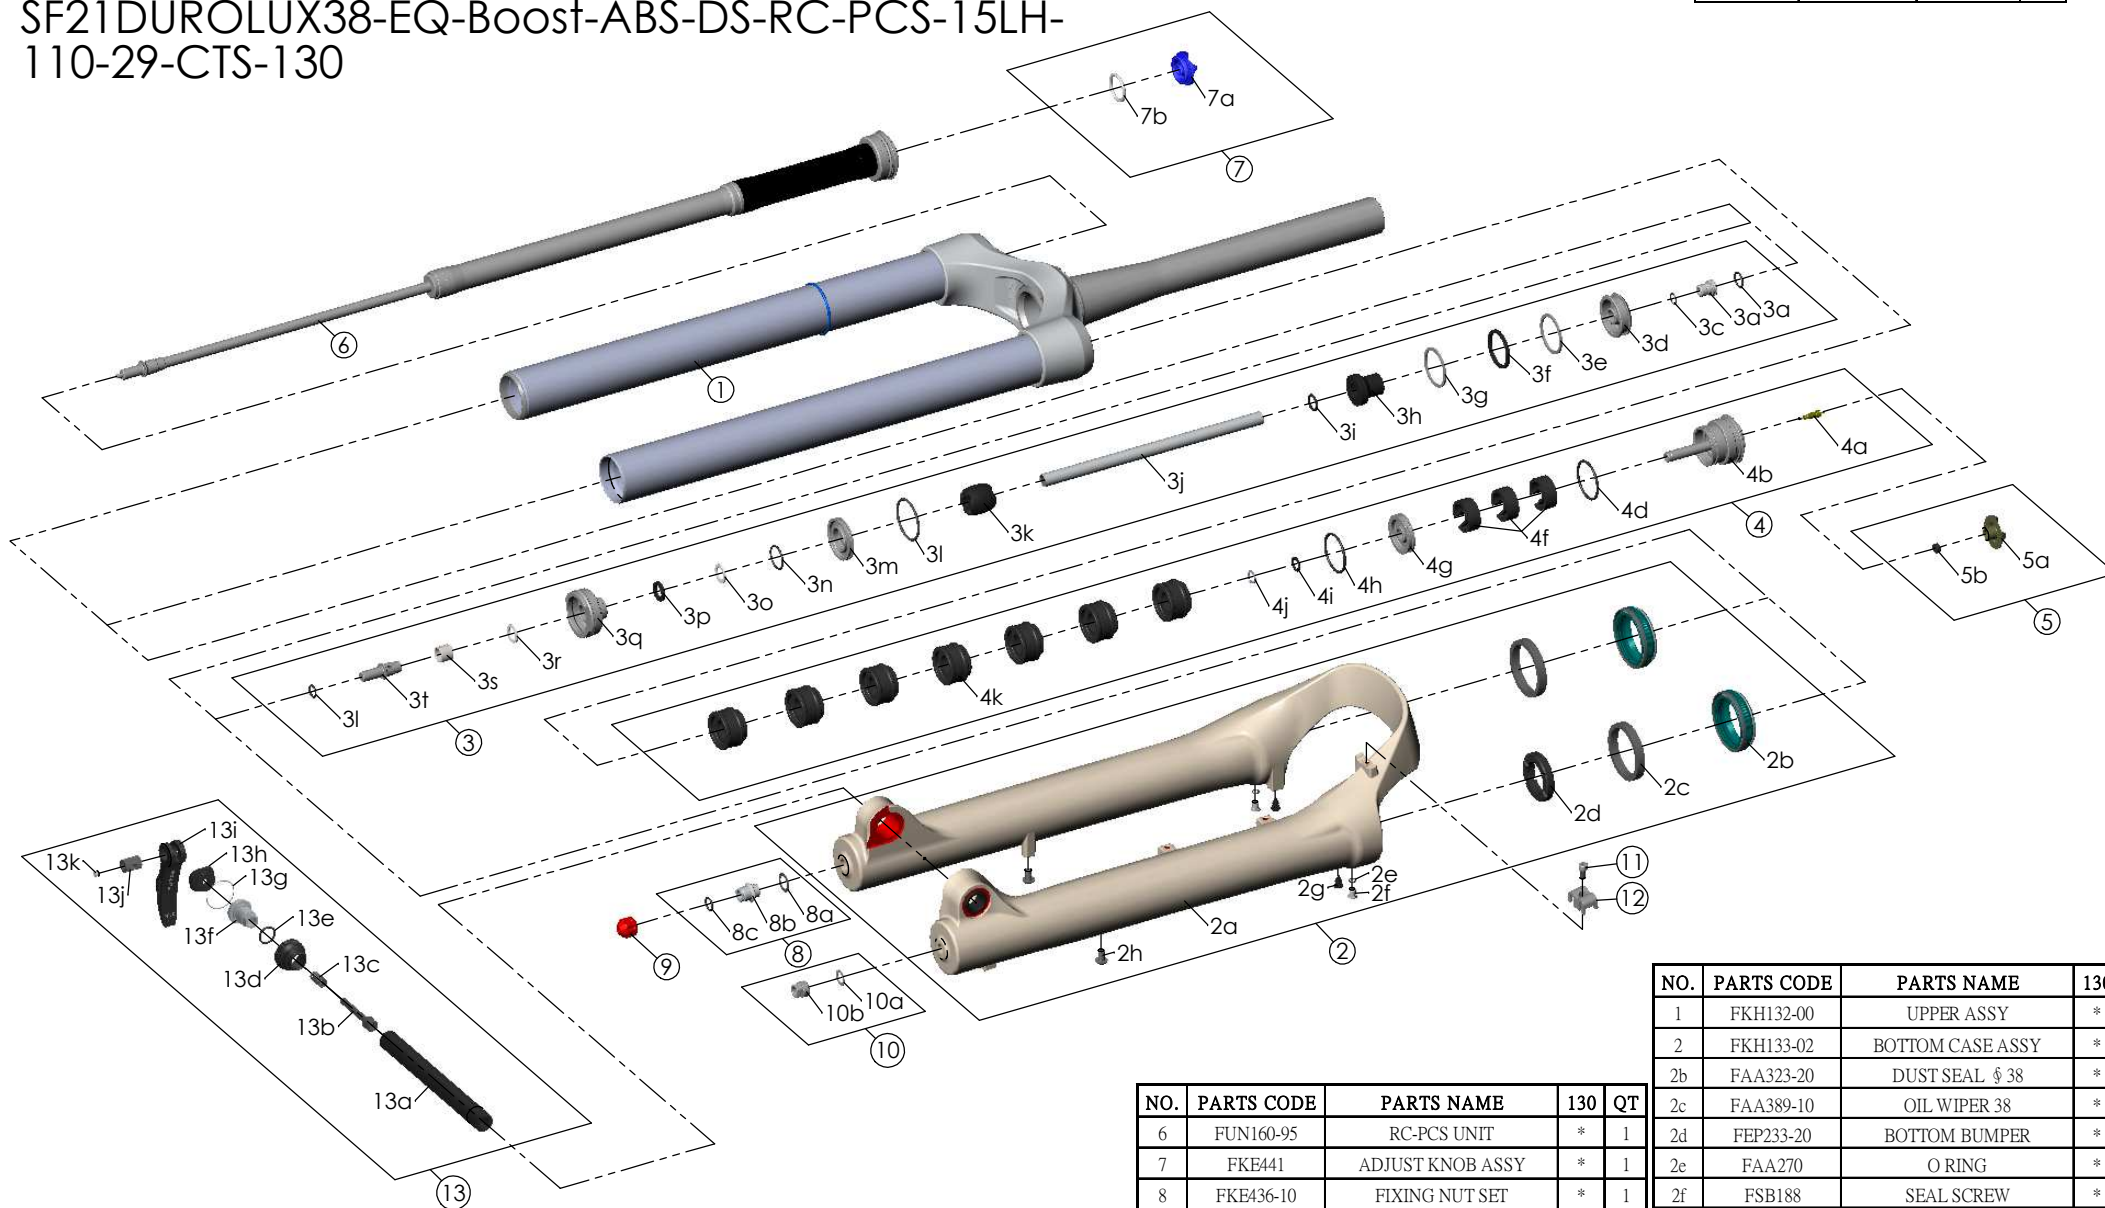

SUNTOUR

SF21DUROLUX38-EQ-Boost-ABS-DS-RC-PCS-15LH-110-29-CTS-130

Date	2021.-10-01	Version	0
Amended			

NO.	PARTS CODE	PARTS NAME	130	QT
6	FUN160-95	RC-PCS UNIT	*	1
7	FKE441	ADJUST KNOB ASSY	*	1
8	FKE436-10	FIXING NUT SET	*	1
9	FEG201	REBOUND KNOB	*	1
10	FKA063-03	FIXING NUT SET	*	1
11	FSB153	GUIDE FIXING BOLT	*	1
12	FEG519	CABLE GUIDE	*	1
13	FKA116-02	15LH-110 AXLE SET	*	1

NO.	PARTS CODE	PARTS NAME	130	QT
1	FKH132-00	UPPER ASSY	*	1
2	FKH133-02	BOTTOM CASE ASSY	*	1
2b	FAA323-20	DUST SEAL \$ 38	*	2
2c	FAA389-10	OIL WIPER 38	*	2
2d	FEP233-20	BOTTOM BUMPER	*	1
2e	FAA270	O RING	*	2
2f	FSB188	SEAL SCREW	*	2
2g	FAA199	MOUNT CAP	*	2
2h	FSB203	FIXING BOLT	*	2
3	FKE577-55	SUPPORT TUBE ASSY	*	1
4	FKE525-53	VOLUME ADJUSTER ASSY	*	1
5	FKE076-50	VALVE CAP ASSY	*	1