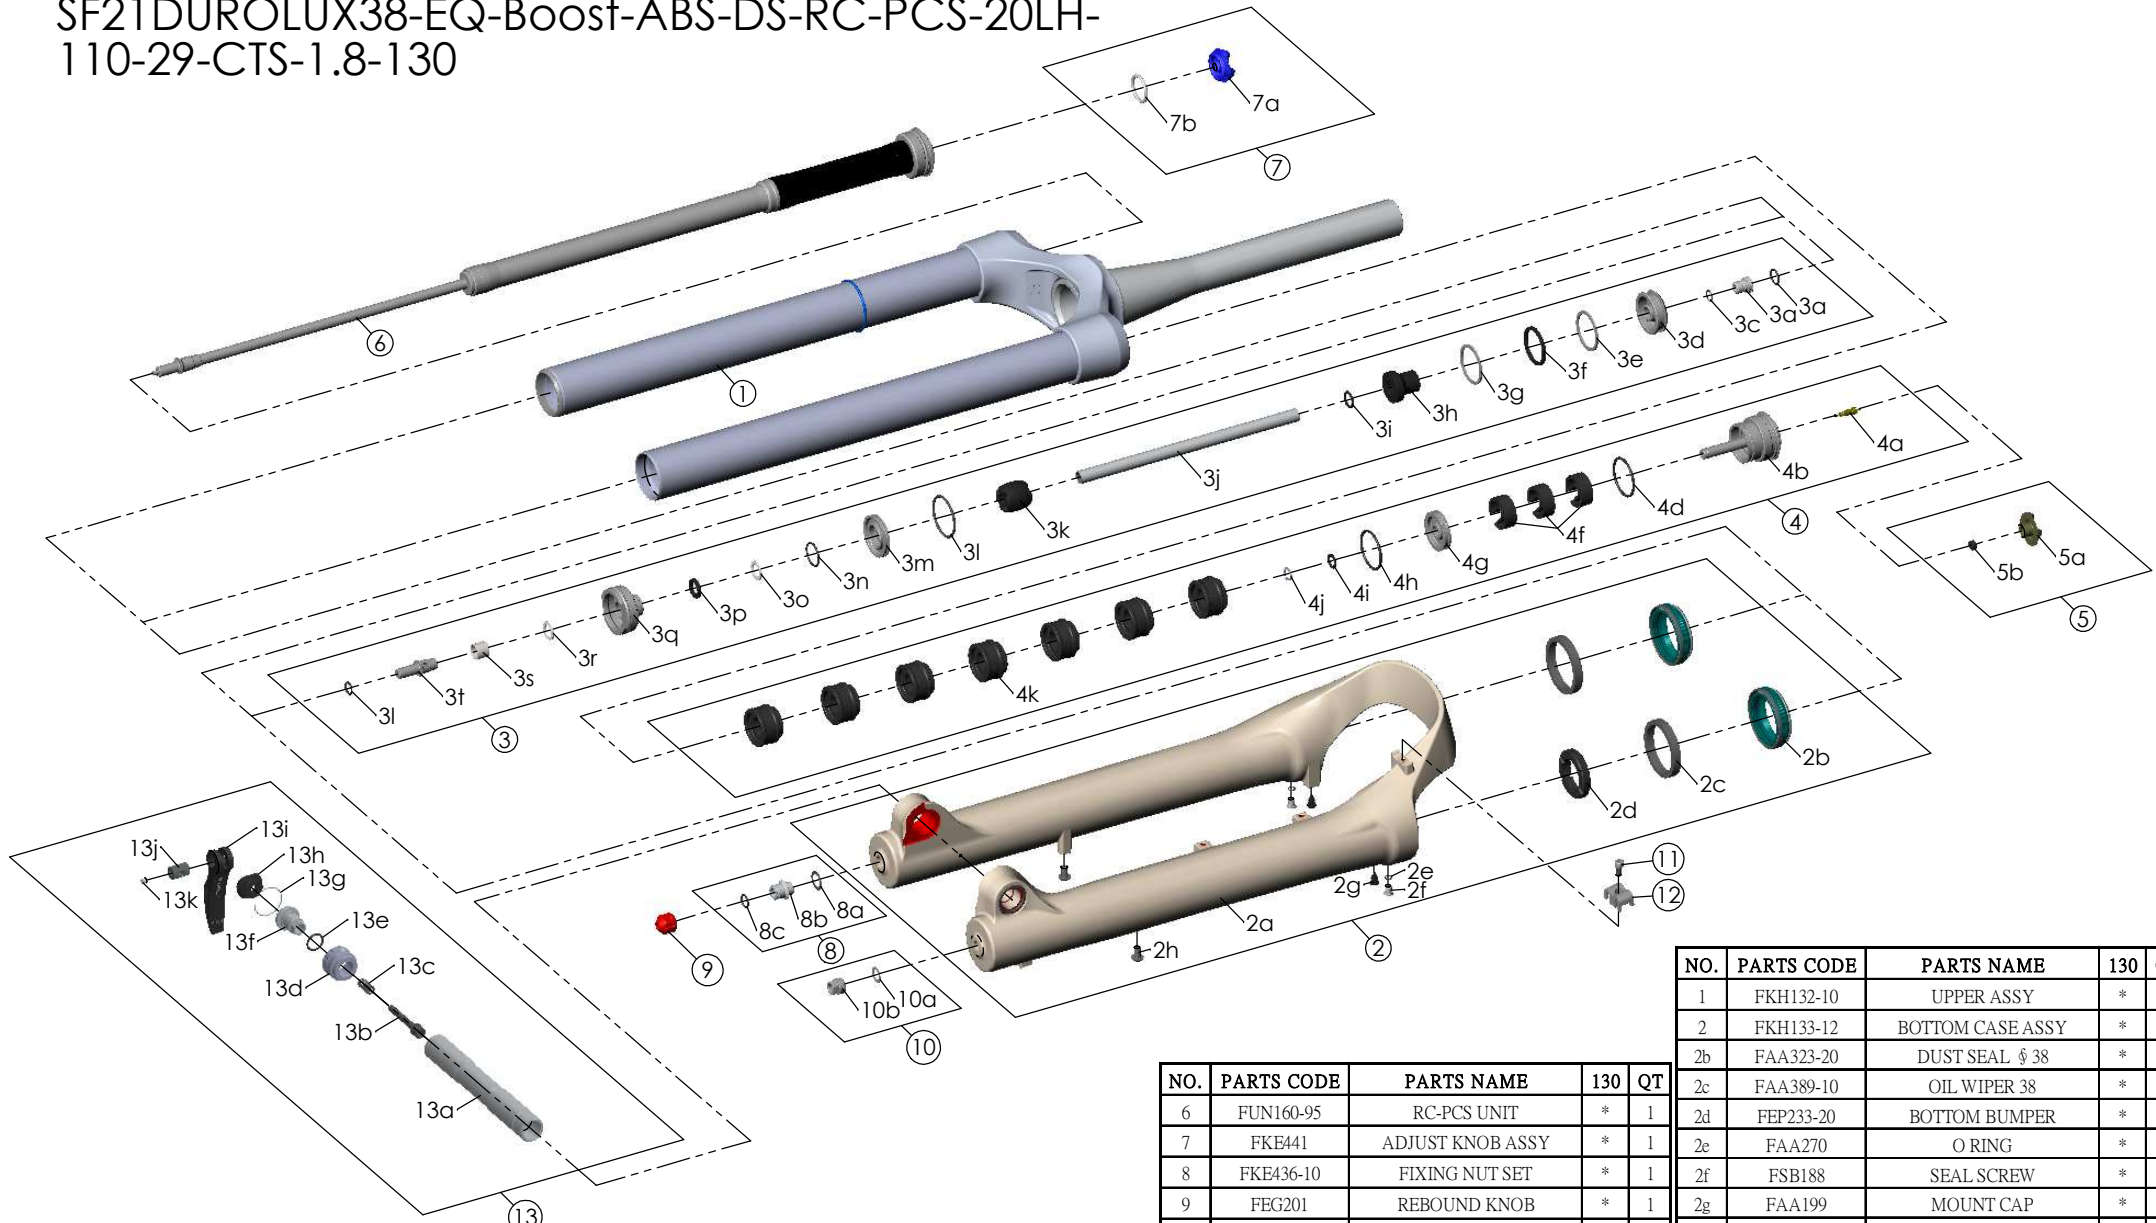

# SUNTOUR

SF21DUROLUX38-EQ-Boost-ABS-DS-RC-PCS-20LH-110-29-CTS-1.8-130

Date	2021.-10-05	Version	0
Amended			

NO.	PARTS CODE	PARTS NAME	130	QT
1	FKH132-10	UPPER ASSY	*	1
2	FKH133-12	BOTTOM CASE ASSY	*	1
2b	FAA323-20	DUST SEAL $\phi$ 38	*	2
2c	FAA389-10	OIL WIPER 38	*	2
2d	FEP233-20	BOTTOM BUMPER	*	1
2e	FAA270	O RING	*	2
2f	FSB188	SEAL SCREW	*	2
2g	FAA199	MOUNT CAP	*	2
2h	FSB203	FIXING BOLT	*	2
3	FKE577-55	SUPPORT TUBE ASSY	*	1
4	FKE525-53	VOLUME ADJUSTER ASSY	*	1
5	FKE076-50	VALVE CAP ASSY	*	1
6	FUN160-95	RC-PCS UNIT	*	1
7	FKE441	ADJUST KNOB ASSY	*	1
8	FKE436-10	FIXING NUT SET	*	1
9	FEG201	REBOUND KNOB	*	1
10	FKA063-03	FIXING NUT SET	*	1
11	FSB153	GUIDE FIXING BOLT	*	1
12	FEG519	CABLE GUIDE	*	1
13	FKA123-00	20LH-110 ALXE SET	*	1

NO.	PARTS CODE	PARTS NAME	130	QT
1	FKH132-10	UPPER ASSY	*	1
2	FKH133-12	BOTTOM CASE ASSY	*	1
2b	FAA323-20	DUST SEAL $\phi$ 38	*	2
2c	FAA389-10	OIL WIPER 38	*	2
2d	FEP233-20	BOTTOM BUMPER	*	1
2e	FAA270	O RING	*	2
2f	FSB188	SEAL SCREW	*	2
2g	FAA199	MOUNT CAP	*	2
2h	FSB203	FIXING BOLT	*	2
3	FKE577-55	SUPPORT TUBE ASSY	*	1
4	FKE525-53	VOLUME ADJUSTER ASSY	*	1
5	FKE076-50	VALVE CAP ASSY	*	1