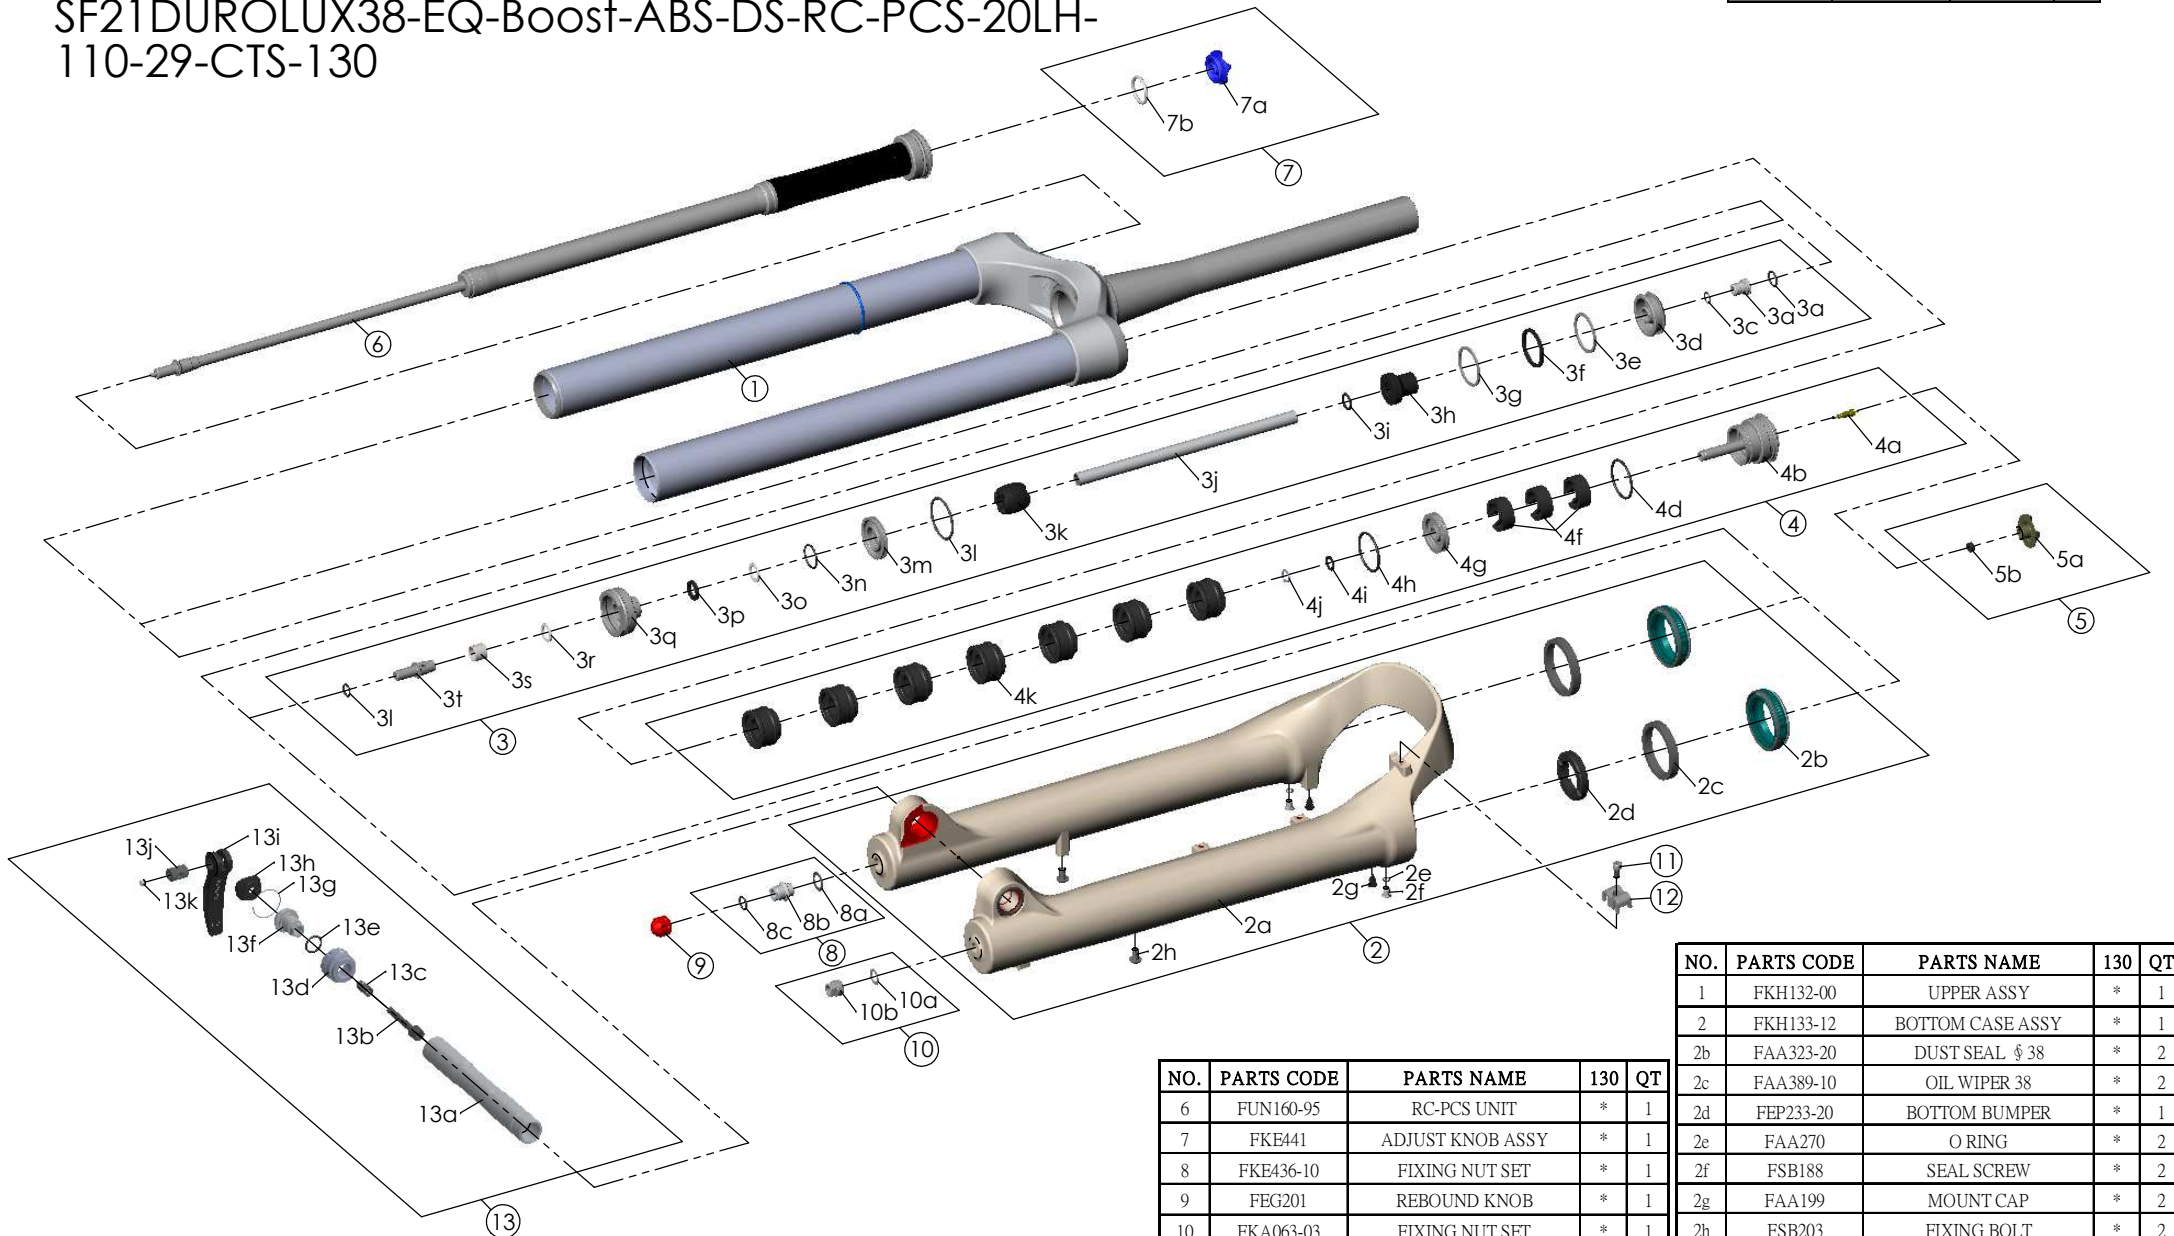

SUNTOUR

SF21DUROLUX38-EQ-Boost-ABS-DS-RC-PCS-20LH-110-29-CTS-130

Date	2021.-10-05	Version	0
Amended			

NO.	PARTS CODE	PARTS NAME	130	QT
6	FUN160-95	RC-PCS UNIT	*	1
7	FKE441	ADJUST KNOB ASSY	*	1
8	FKE436-10	FIXING NUT SET	*	1
9	FEG201	REBOUND KNOB	*	1
10	FKA063-03	FIXING NUT SET	*	1
11	FSB153	GUIDE FIXING BOLT	*	1
12	FEG519	CABLE GUIDE	*	1
13	FKA123-00	20LH-110 ALXE SET	*	1

NO.	PARTS CODE	PARTS NAME	130	QT
1	FKH132-00	UPPER ASSY	*	1
2	FKH133-12	BOTTOM CASE ASSY	*	1
2b	FAA323-20	DUST SEAL ϕ 38	*	2
2c	FAA389-10	OIL WIPER 38	*	2
2d	FEP233-20	BOTTOM BUMPER	*	1
2e	FAA270	O RING	*	2
2f	FSB188	SEAL SCREW	*	2
2g	FAA199	MOUNT CAP	*	2
2h	FSB203	FIXING BOLT	*	2
3	FKE577-55	SUPPORT TUBE ASSY	*	1
4	FKE525-53	VOLUME ADJUSTER ASSY	*	1
5	FKE076-50	VALVE CAP ASSY	*	1